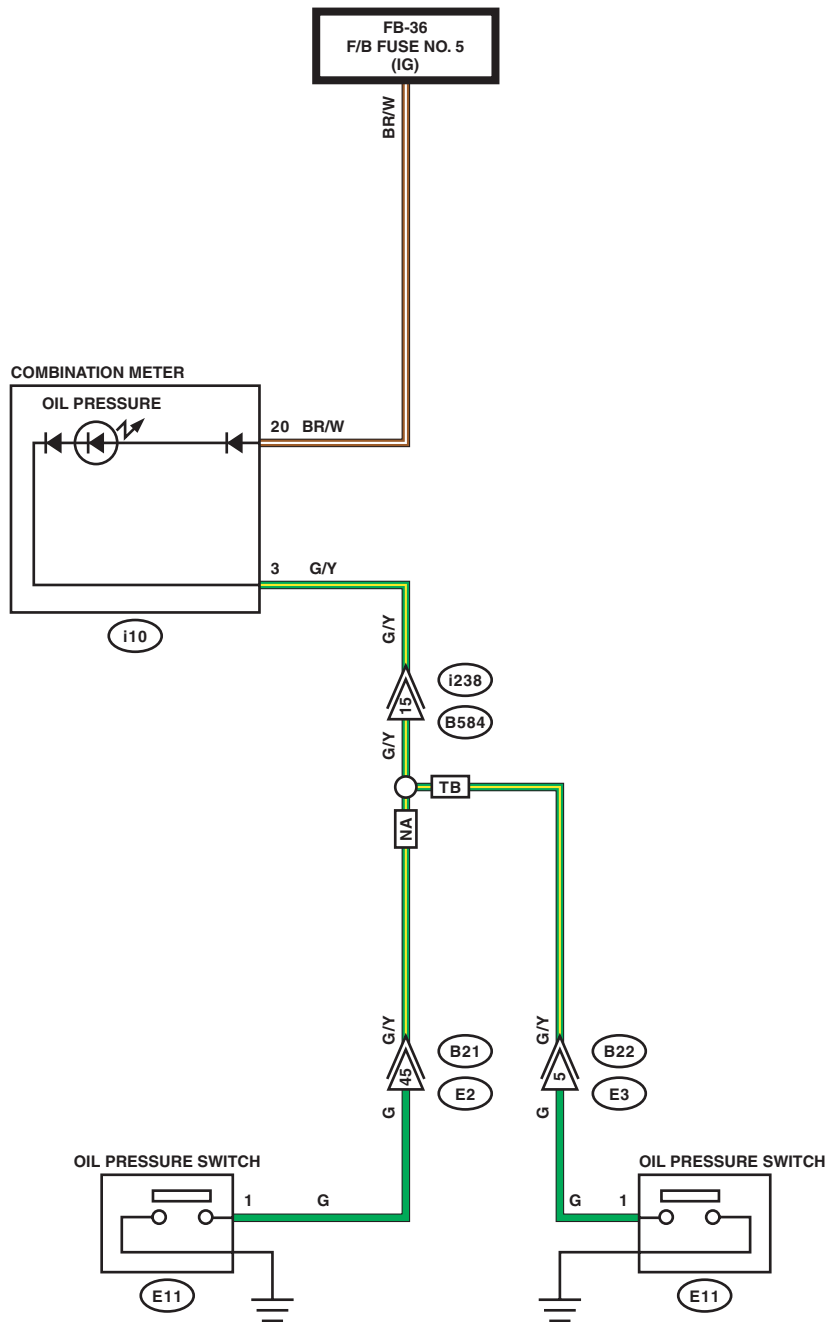

# Oil Pressure Warning Light System

WIRING SYSTEM

## 34.Oil Pressure Warning Light System

### A: WIRING DIAGRAM

a

a

NA : NON-TURBO MODEL

TB : TURBO MODEL

WI-40878

b

b

## LIST OF CONNECTORS