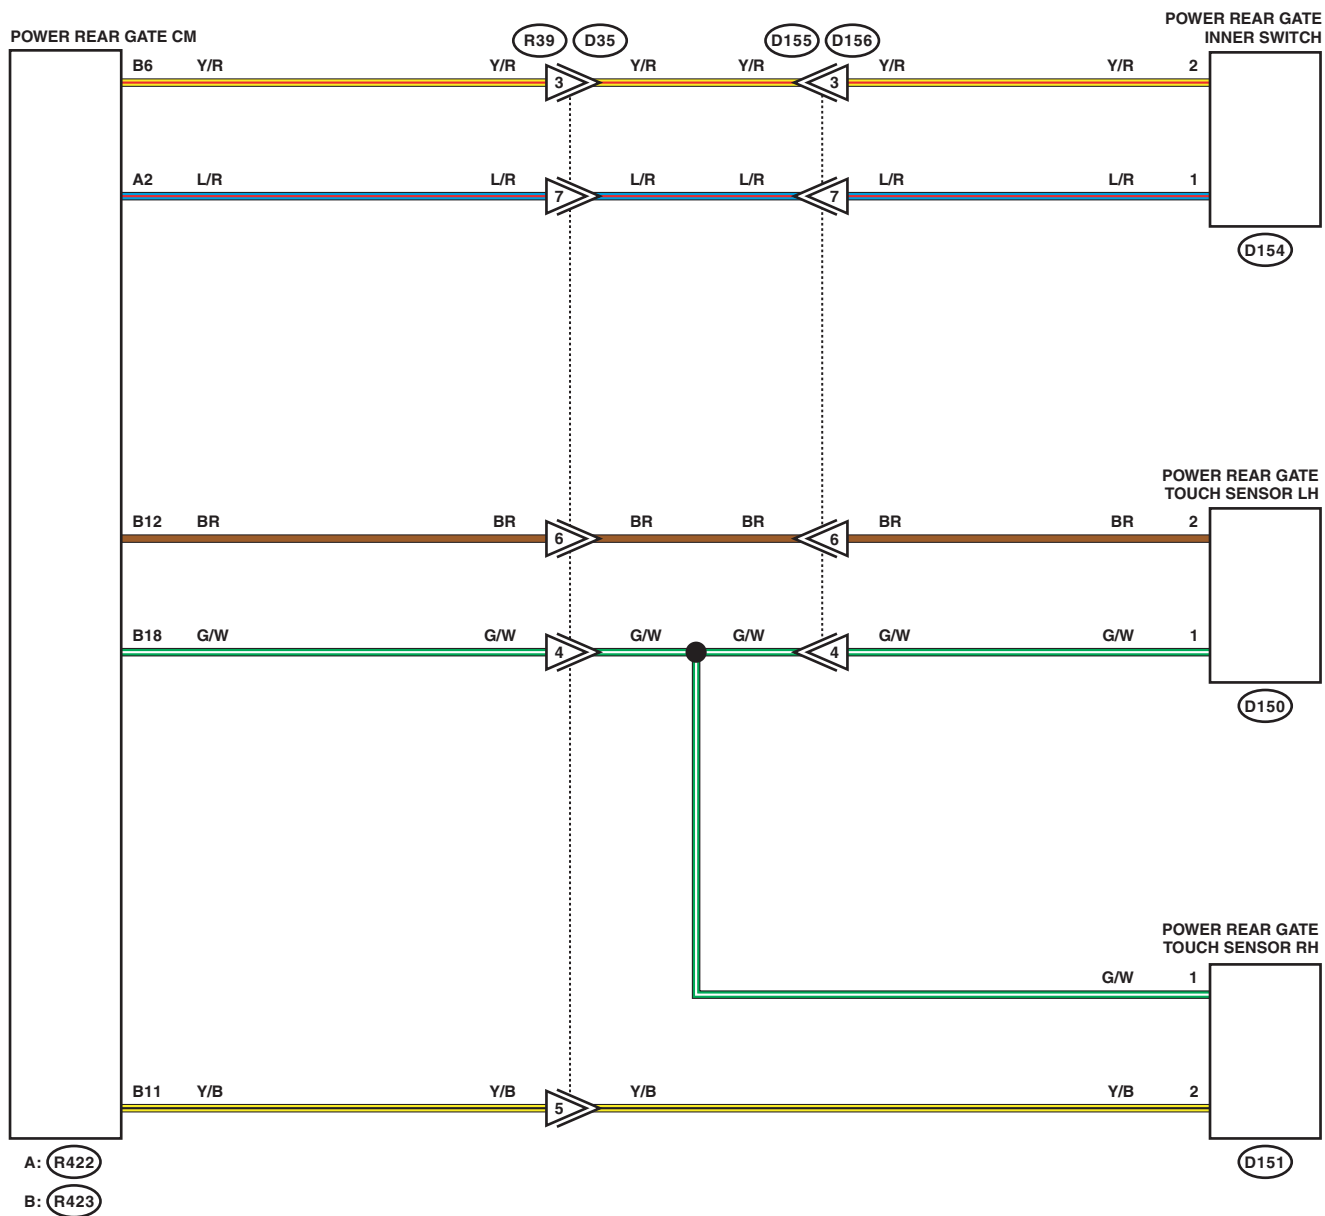

Power Rear Gate System

WIRING SYSTEM

C

C

WI-39139