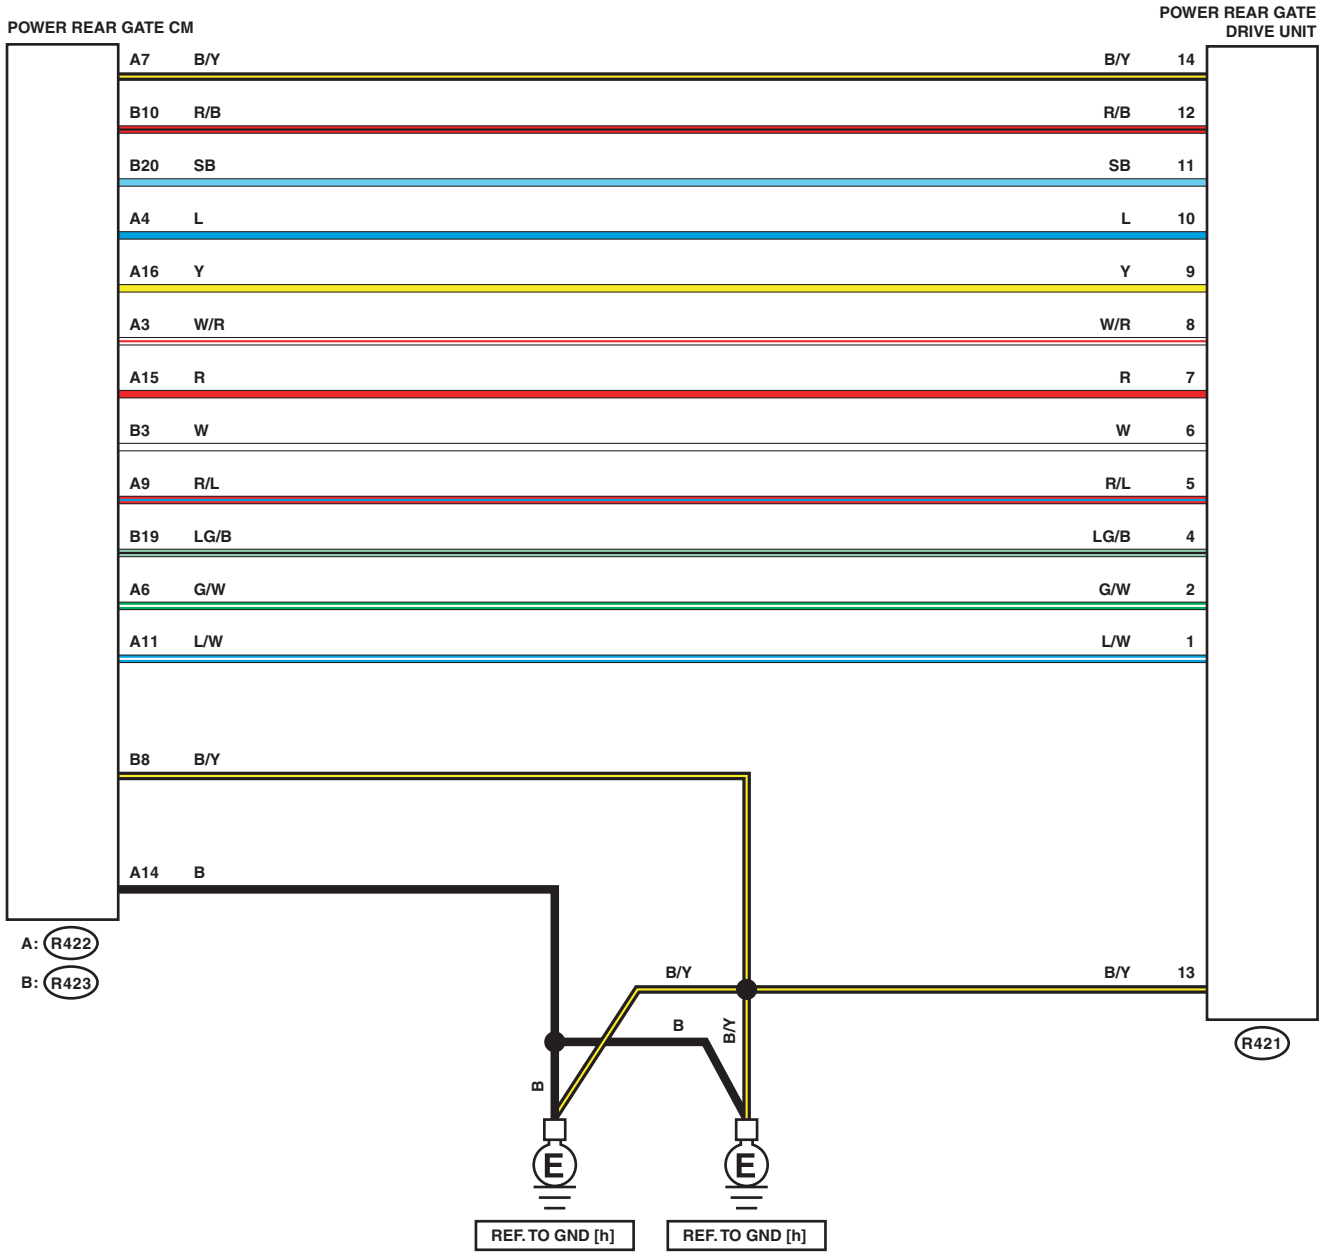

Power Rear Gate System

d

d

WI-40884