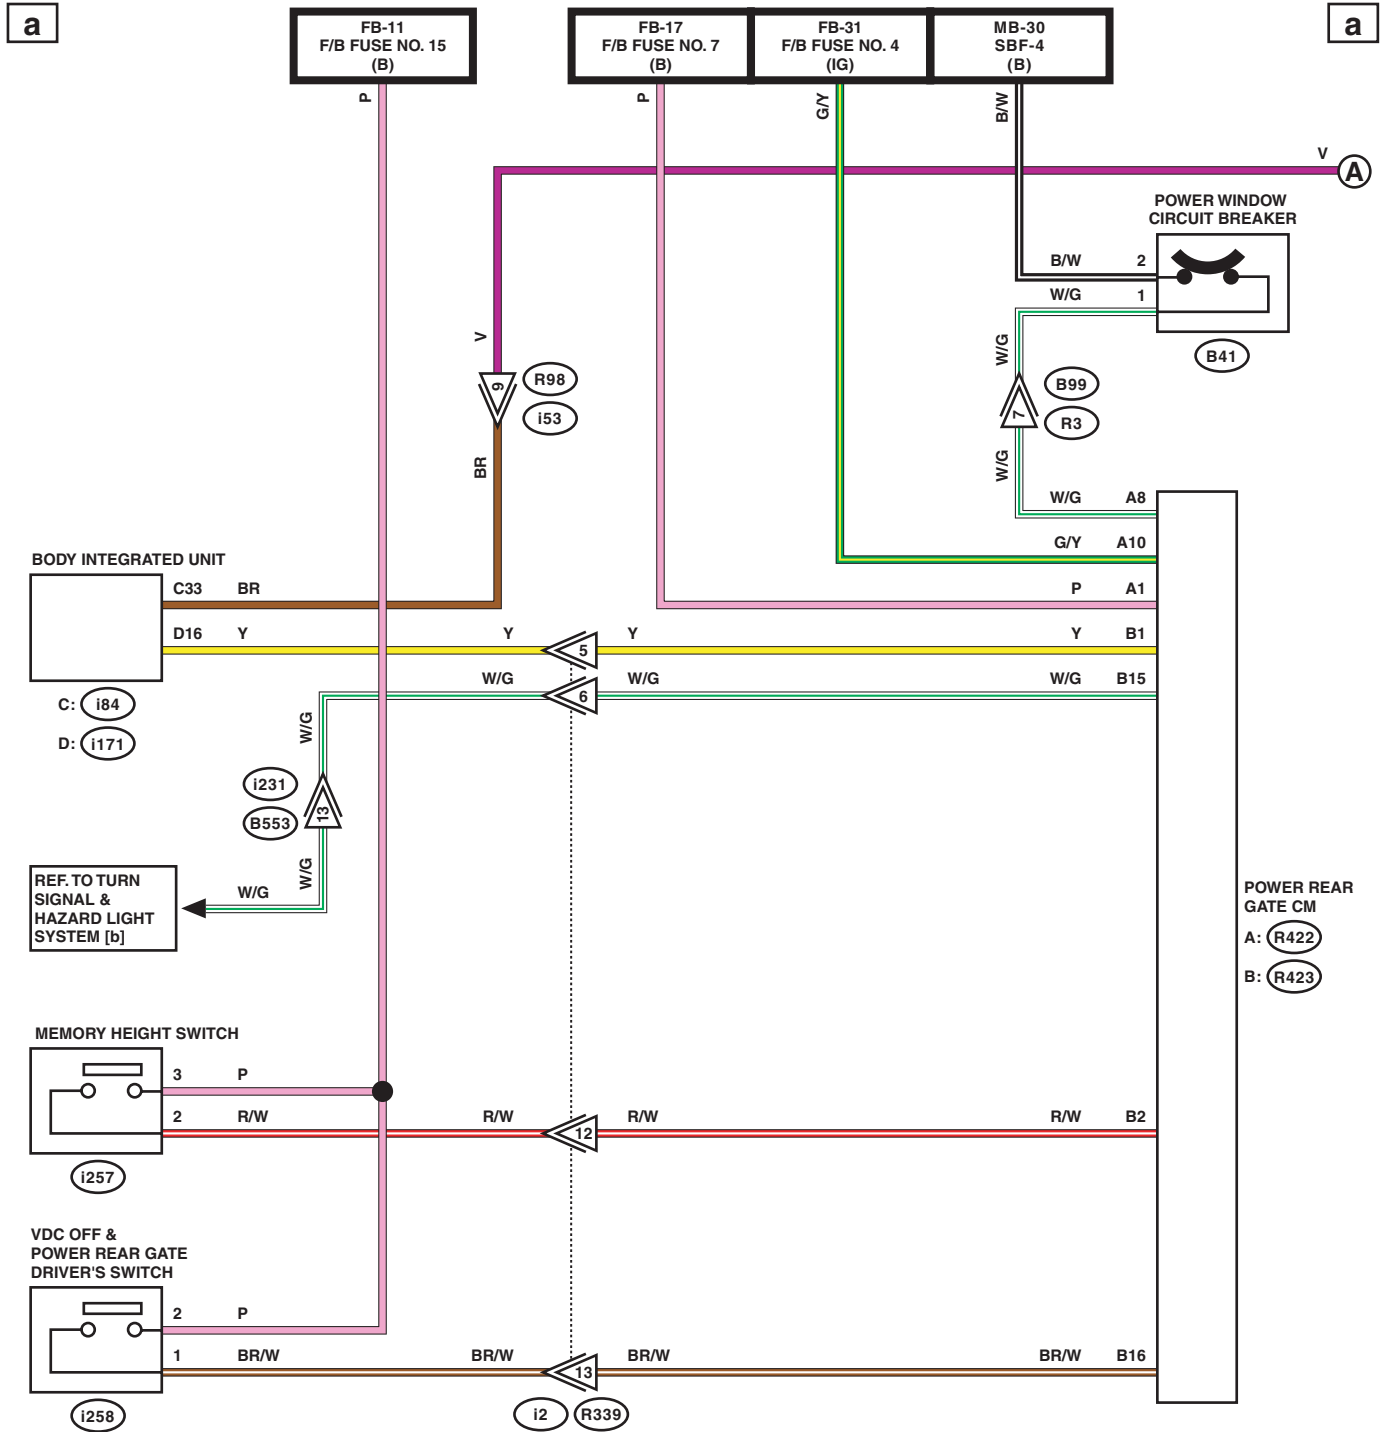

# Power Rear Gate System

WIRING SYSTEM

## 36. Power Rear Gate System

### A: WIRING DIAGRAM

WI-40882