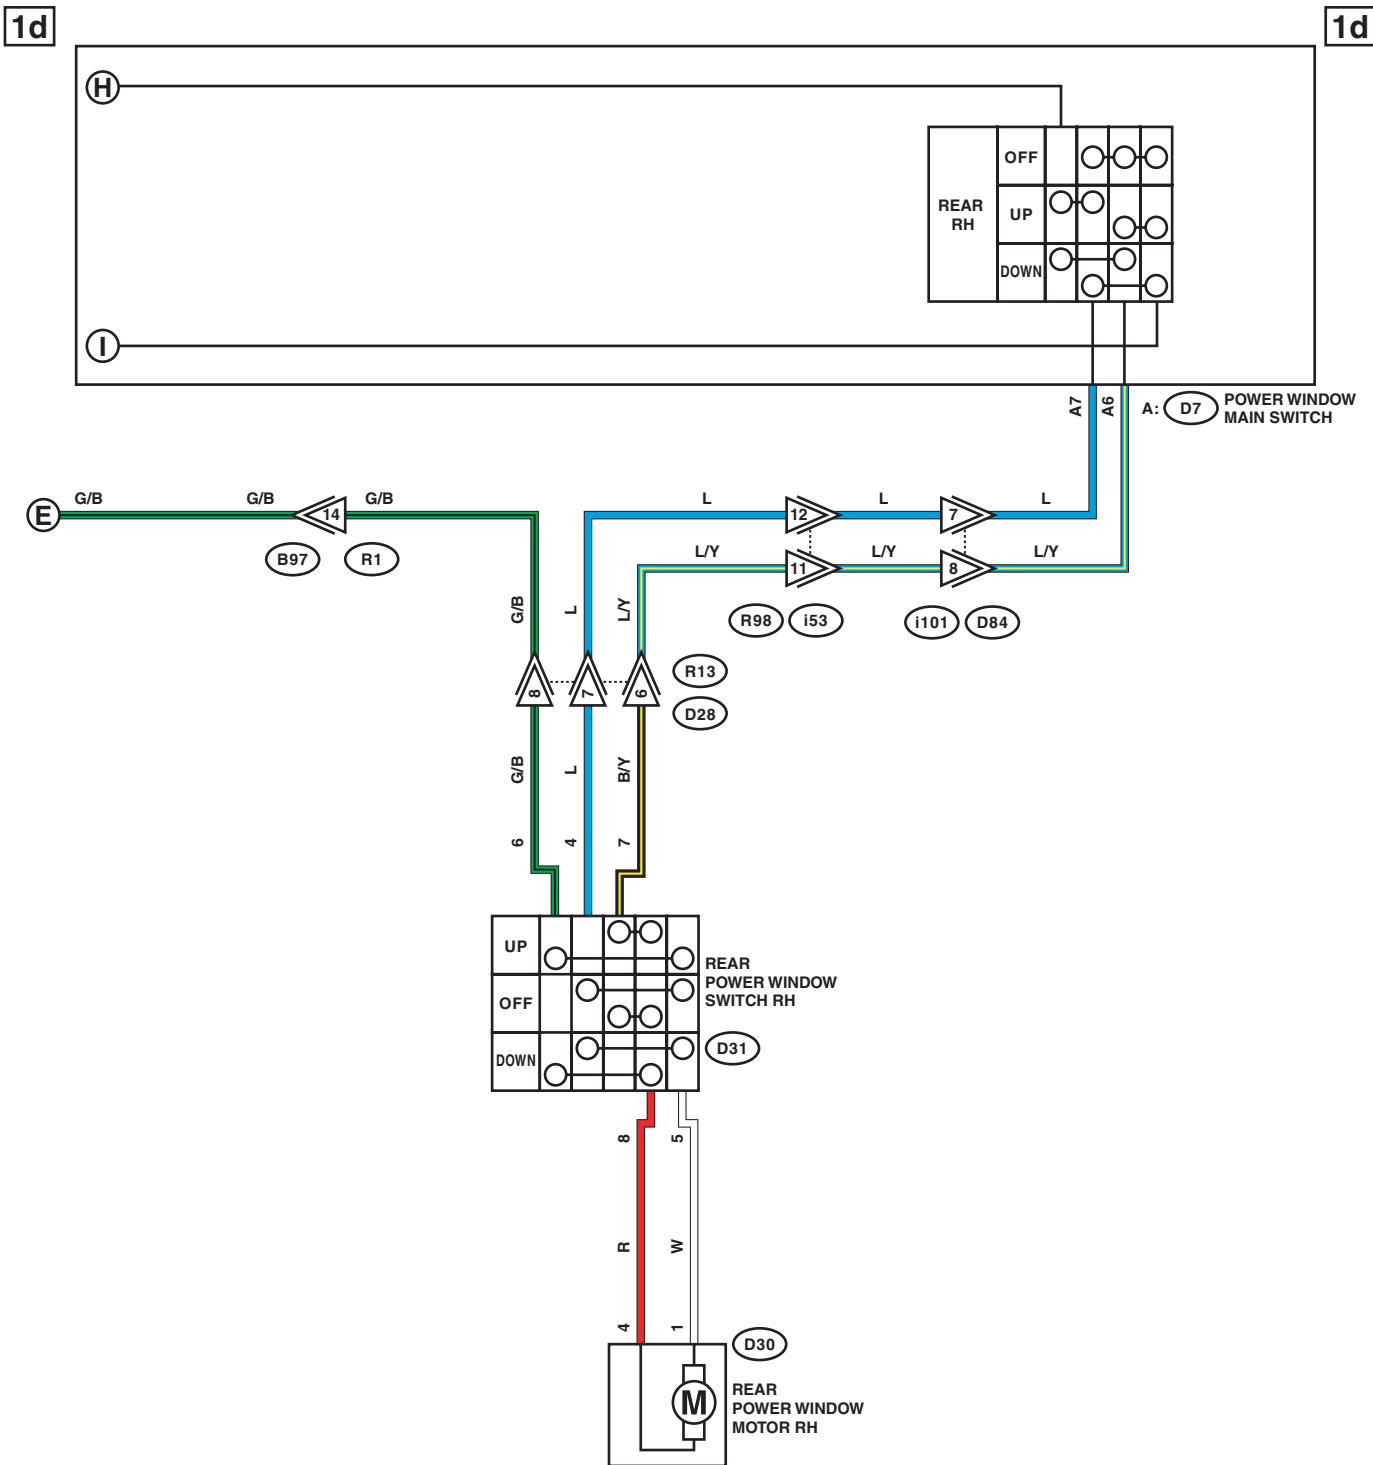

Power Window System

WIRING SYSTEM

WI-40891