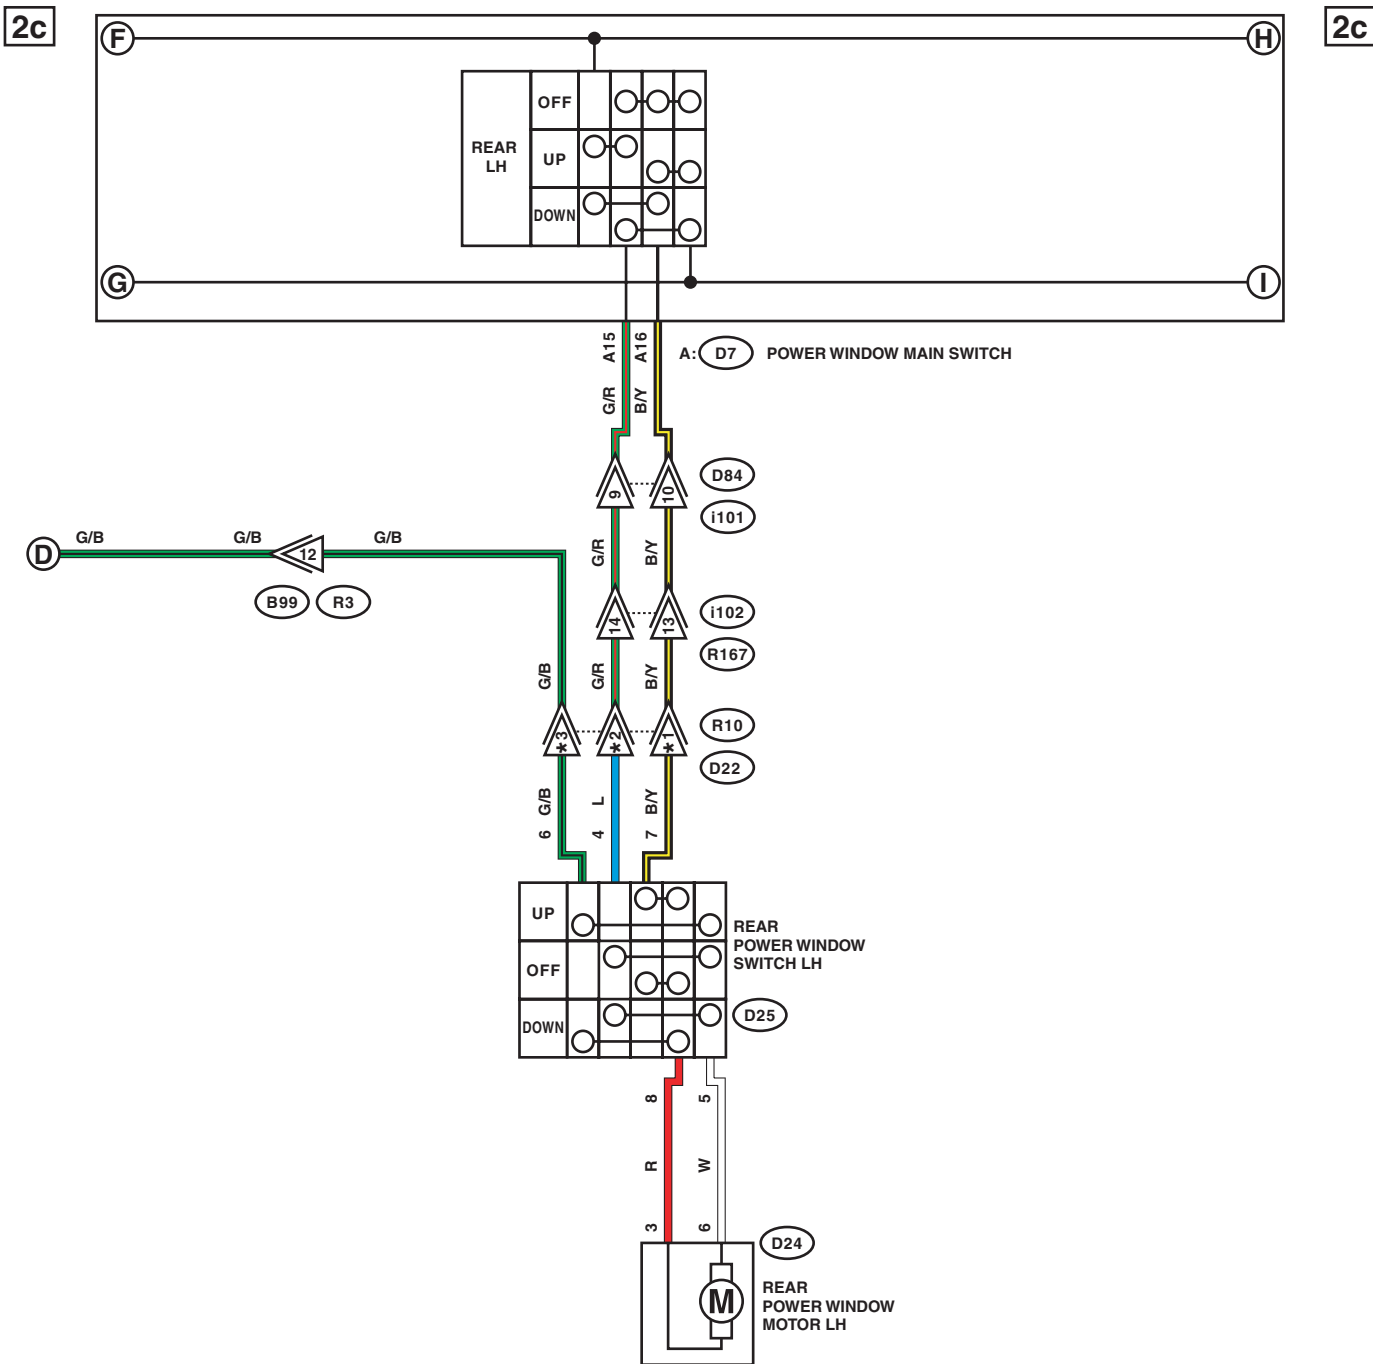

38. Power Window System

A: WIRING DIAGRAM

1. WITHOUT AUTO-REVERSE FUNCTION

*1 : TERMINAL No. OPTIONAL ARRANGEMENT AMONG 7, 8, 9, 10, 11 AND 12

Power Window System

WIRING SYSTEM

1b

1b

WIRING SYSTEM

2b

2b

WI-40894

Power Window System

WIRING SYSTEM

- *1 : MODEL WITH STANDARD AUDIO : 6
MODEL WITH HIGH GRADE AUDIO : 8
- *2 : MODEL WITH STANDARD AUDIO : 7
MODEL WITH HIGH GRADE AUDIO : 9

- *3 : MODEL WITH STANDARD AUDIO : 8
MODEL WITH HIGH GRADE AUDIO : 10