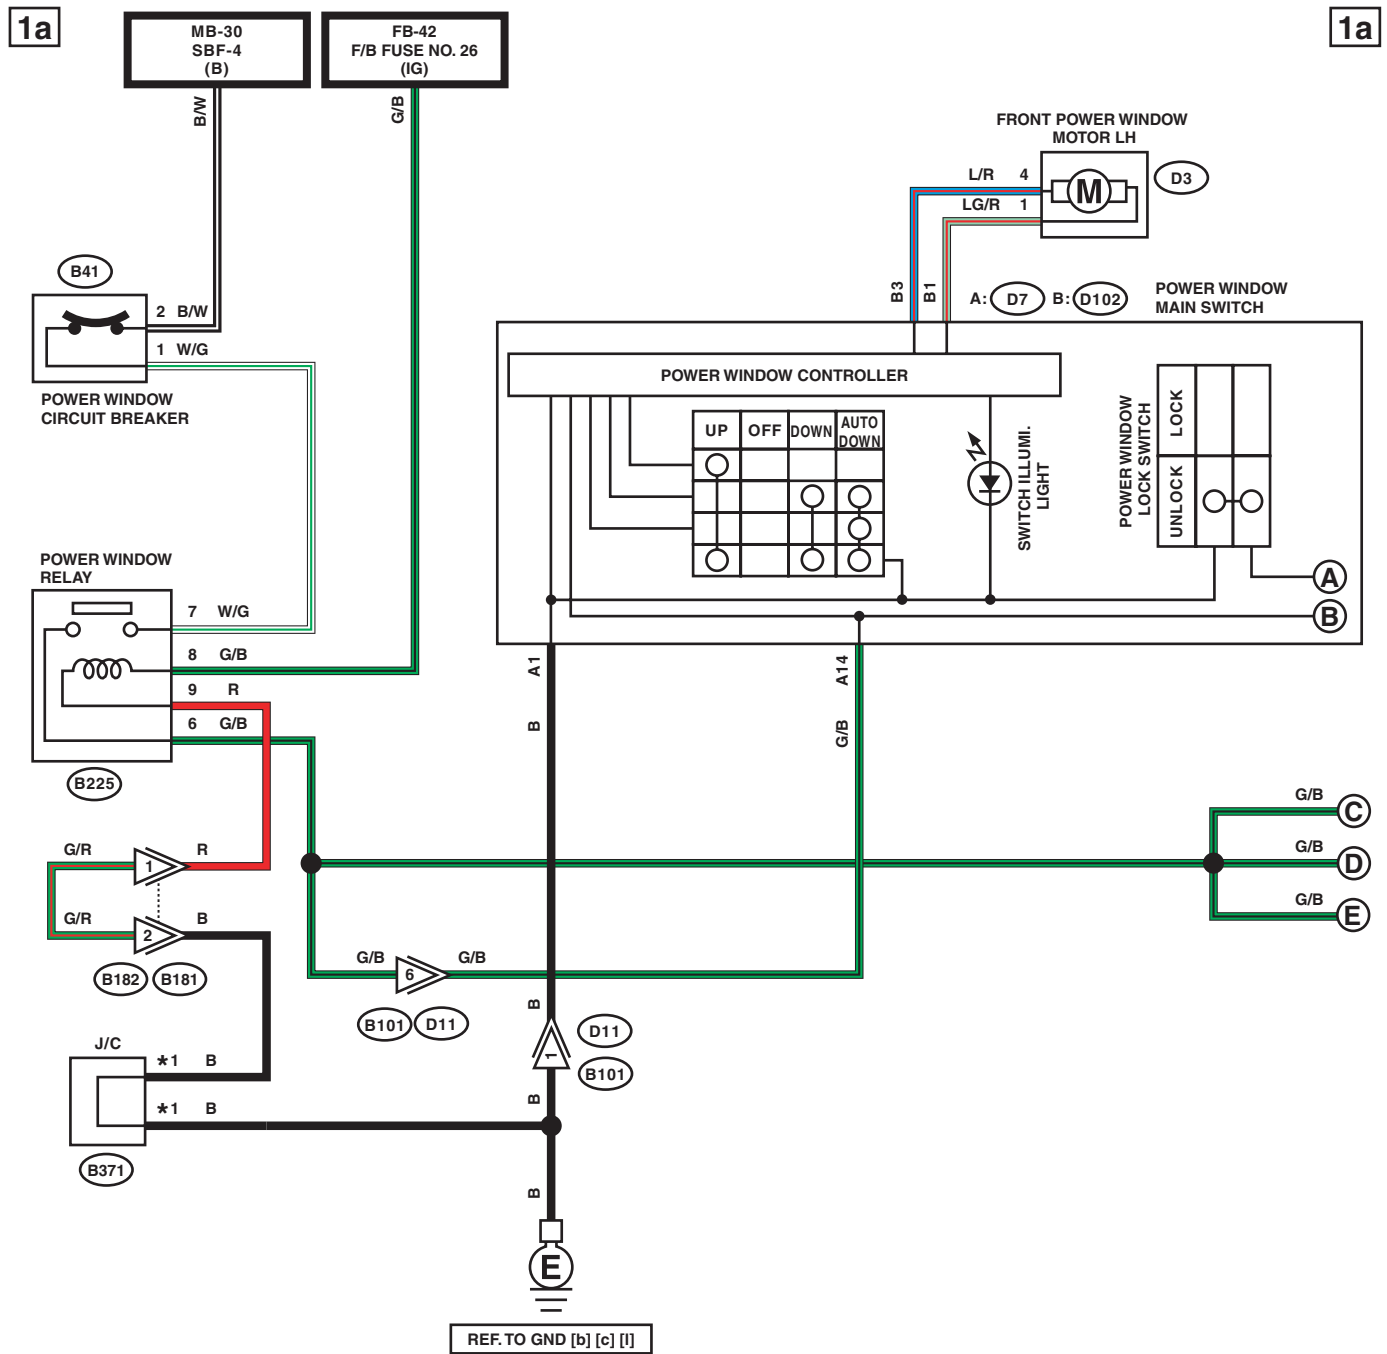

38. Power Window System

A: WIRING DIAGRAM

1. WITHOUT AUTO-REVERSE FUNCTION

*1 : TERMINAL No. OPTIONAL ARRANGEMENT AMONG 7, 8, 9, 10, 11 AND 12

Power Window System

WIRING SYSTEM

1b

1b

WI-40889

Power Window System

WIRING SYSTEM

WI-40891

1e

1e

LIST OF CONNECTORS

Power Window System

WIRING SYSTEM

2b

2b

WI-40894

Power Window System

WIRING SYSTEM

- *1 : MODEL WITH STANDARD AUDIO : 6
MODEL WITH HIGH GRADE AUDIO : 8
- *2 : MODEL WITH STANDARD AUDIO : 7
MODEL WITH HIGH GRADE AUDIO : 9

- *3 : MODEL WITH STANDARD AUDIO : 8
MODEL WITH HIGH GRADE AUDIO : 10