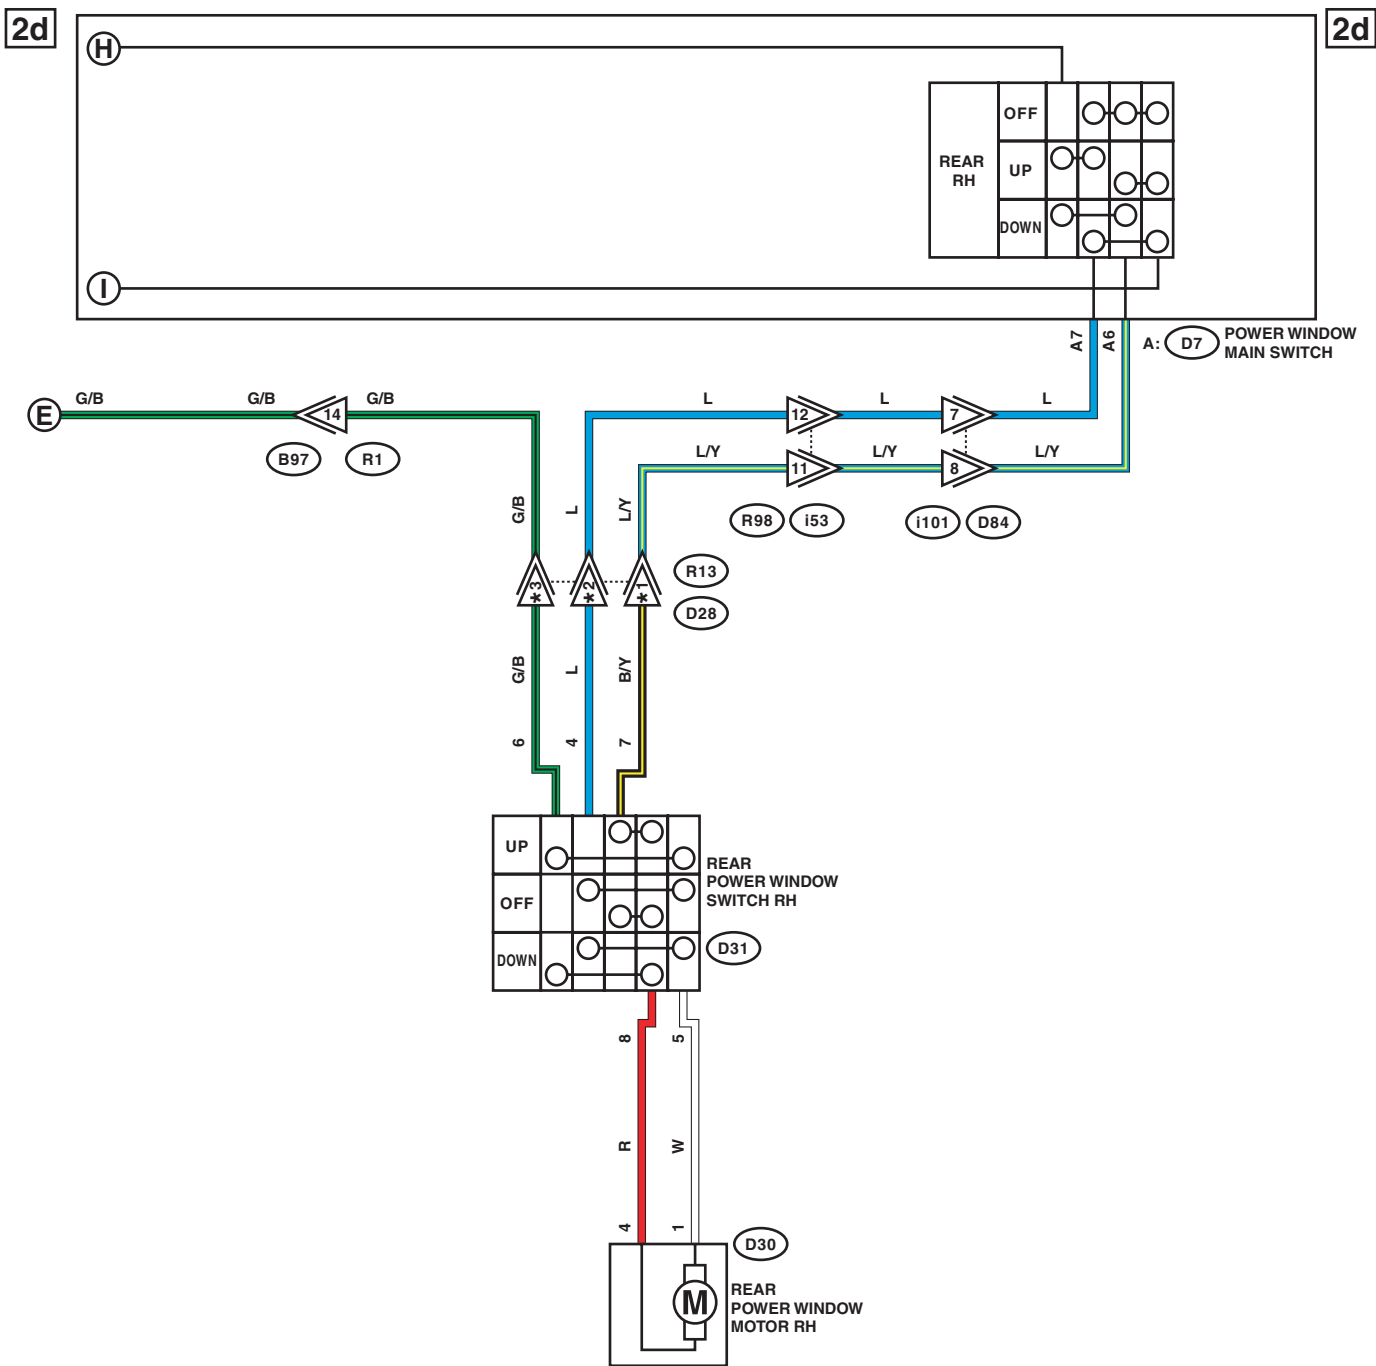

Power Window System

WIRING SYSTEM

- *1 : MODEL WITH STANDARD AUDIO : 6
  MODEL WITH HIGH GRADE AUDIO : 8
- *2 : MODEL WITH STANDARD AUDIO : 7
  MODEL WITH HIGH GRADE AUDIO : 9

- *3 : MODEL WITH STANDARD AUDIO : 8
  MODEL WITH HIGH GRADE AUDIO : 10

WI-40896