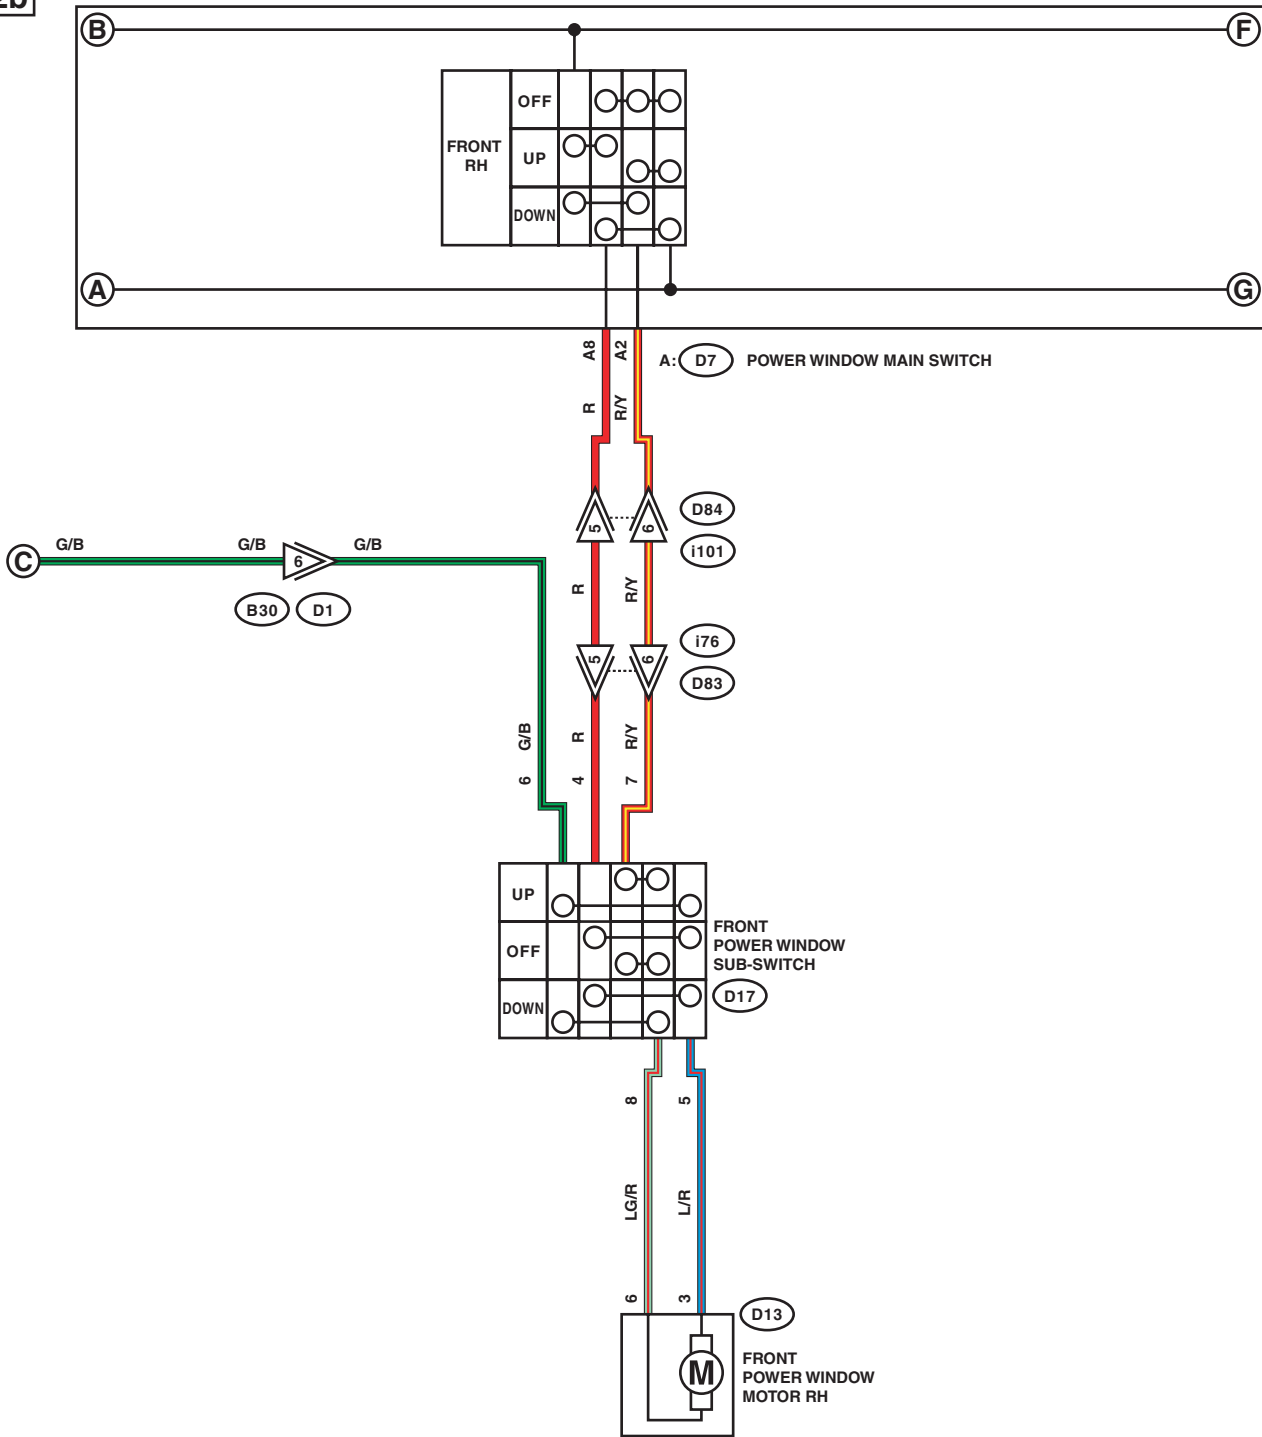

38. Power Window System

A: WIRING DIAGRAM

1. WITHOUT AUTO-REVERSE FUNCTION

*1 : TERMINAL No. OPTIONAL ARRANGEMENT AMONG 7, 8, 9, 10, 11 AND 12

Power Window System

WIRING SYSTEM

1b

1b

WI-40889

Power Window System

WIRING SYSTEM

WI-40891

1e

1e

LIST OF CONNECTORS

Power Window System

WIRING SYSTEM

2b

2b

WI-40894

Power Window System

WIRING SYSTEM

- *1 : MODEL WITH STANDARD AUDIO : 6
MODEL WITH HIGH GRADE AUDIO : 8
- *2 : MODEL WITH STANDARD AUDIO : 7
MODEL WITH HIGH GRADE AUDIO : 9

- *3 : MODEL WITH STANDARD AUDIO : 8
MODEL WITH HIGH GRADE AUDIO : 10