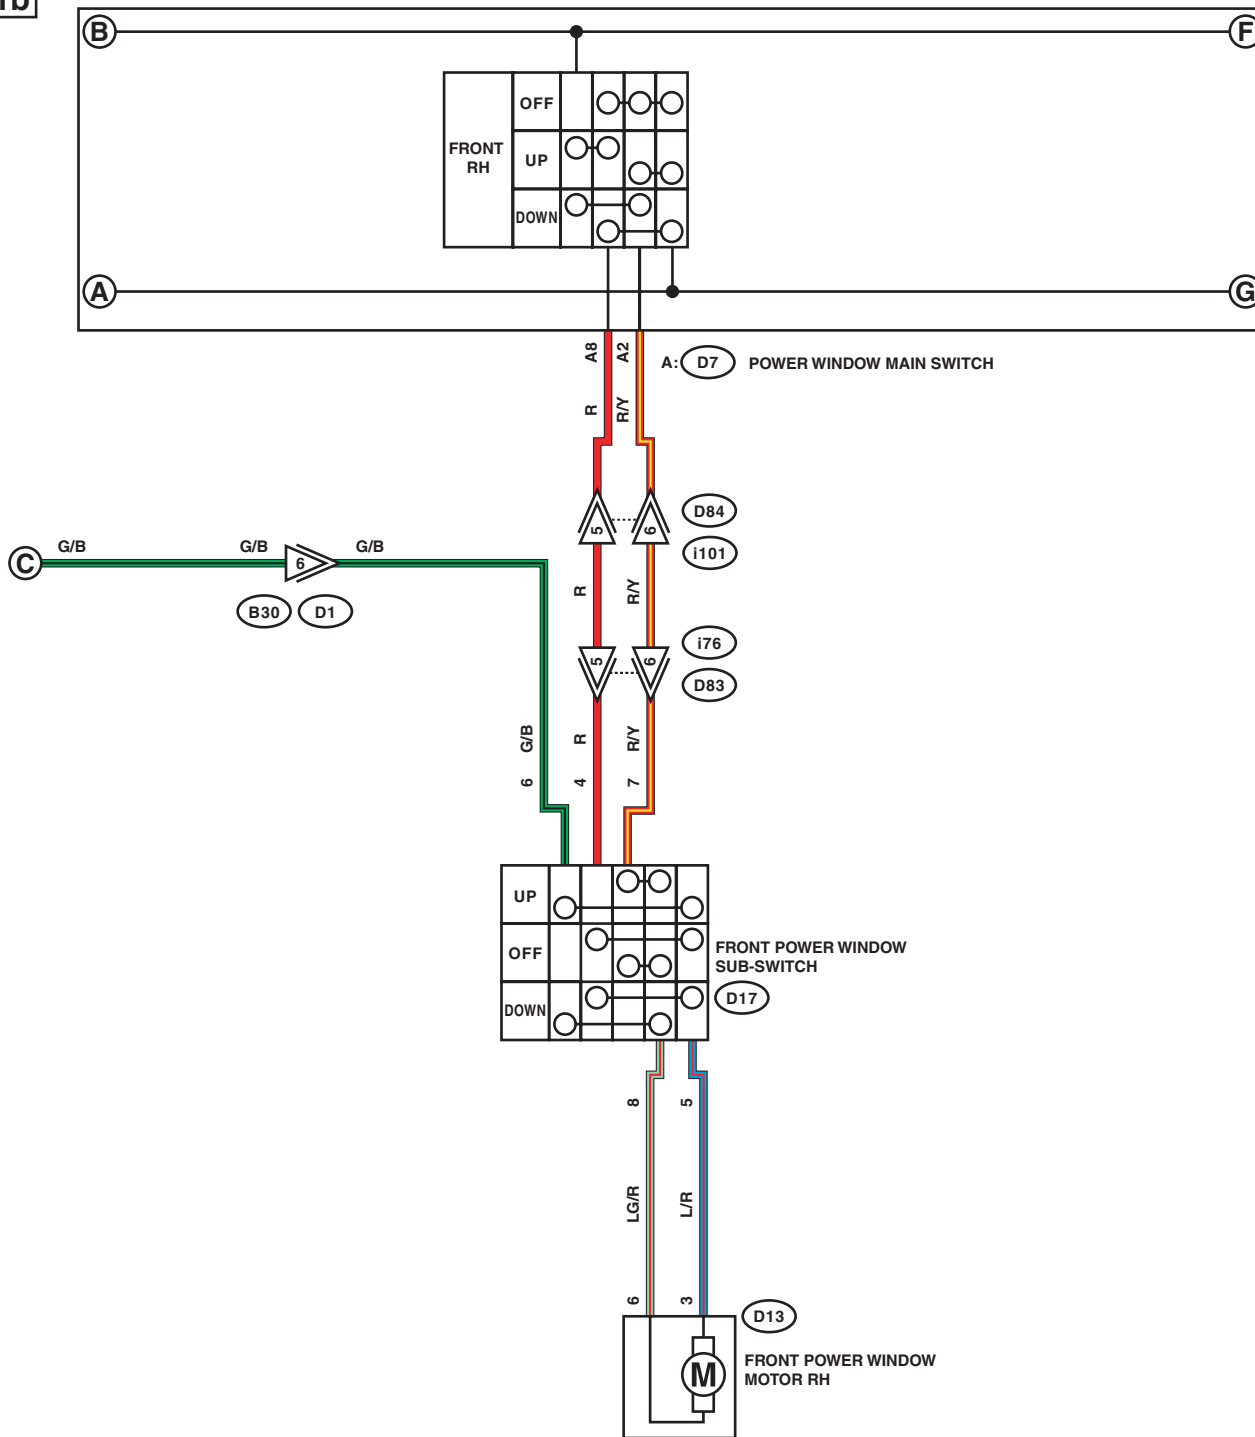

38. Power Window System

A: WIRING DIAGRAM

1. WITHOUT AUTO-REVERSE FUNCTION

*1 : TERMINAL No. OPTIONAL ARRANGEMENT AMONG 7, 8, 9, 10, 11 AND 12

Power Window System

WIRING SYSTEM

1b

1b

WI-40889

Power Window System

WIRING SYSTEM

WI-40891

1e

1e

LIST OF CONNECTORS

Power Window System

WIRING SYSTEM

2b

2b

WI-40894

Power Window System

WIRING SYSTEM

- *1 : MODEL WITH STANDARD AUDIO : 6
MODEL WITH HIGH GRADE AUDIO : 8
- *2 : MODEL WITH STANDARD AUDIO : 7
MODEL WITH HIGH GRADE AUDIO : 9

- *3 : MODEL WITH STANDARD AUDIO : 8
MODEL WITH HIGH GRADE AUDIO : 10