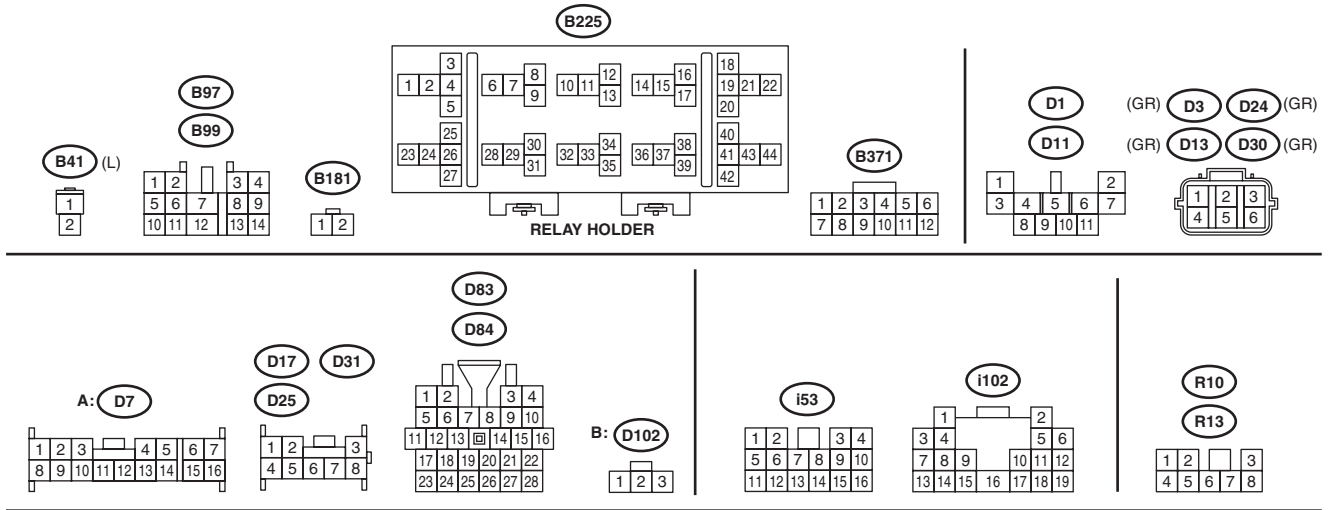

1e

1e

LIST OF CONNECTORS