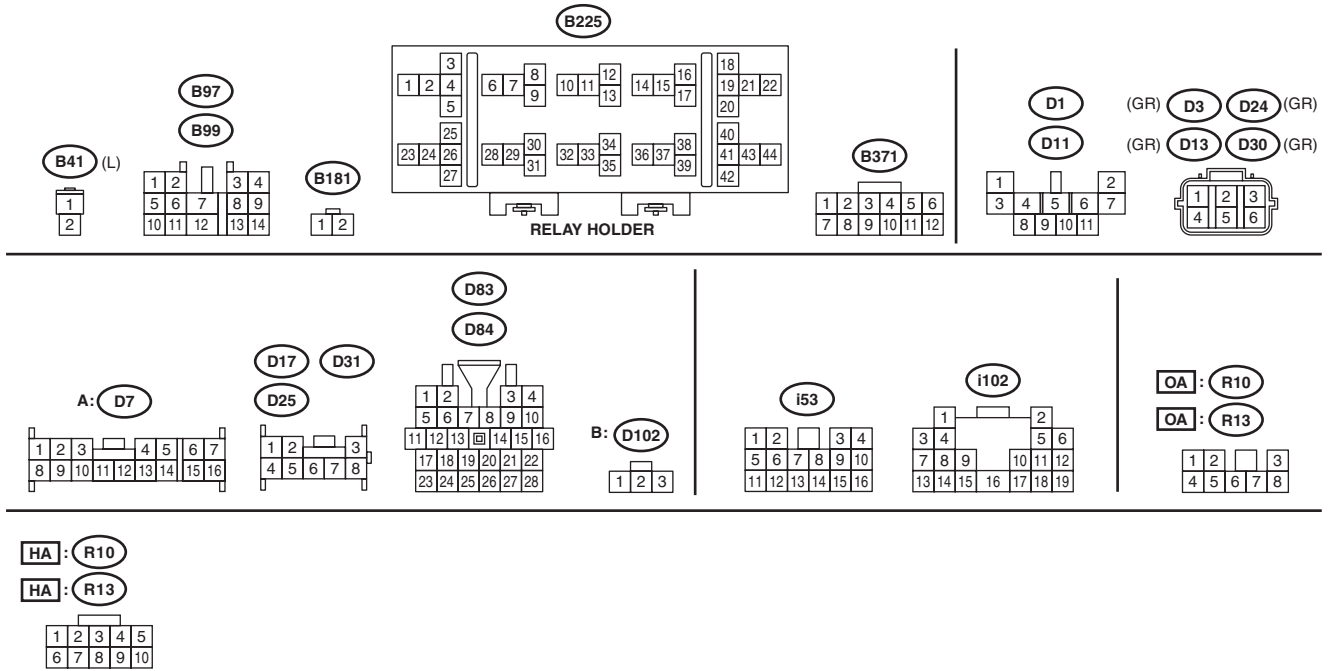

WI-40896

Power Window System

WIRING SYSTEM

2e

2e

LIST OF CONNECTORS

OA : MODEL WITH STANDARD AUDIO

HA : MODEL WITH HIGH GRADE AUDIO