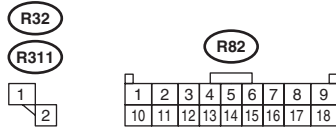

41.Rear Accessory Power Supply Socket System

A: WIRING DIAGRAM

WI-40913

Rear Accessory Power Supply Socket System

WIRING SYSTEM

b

b

LIST OF CONNECTORS