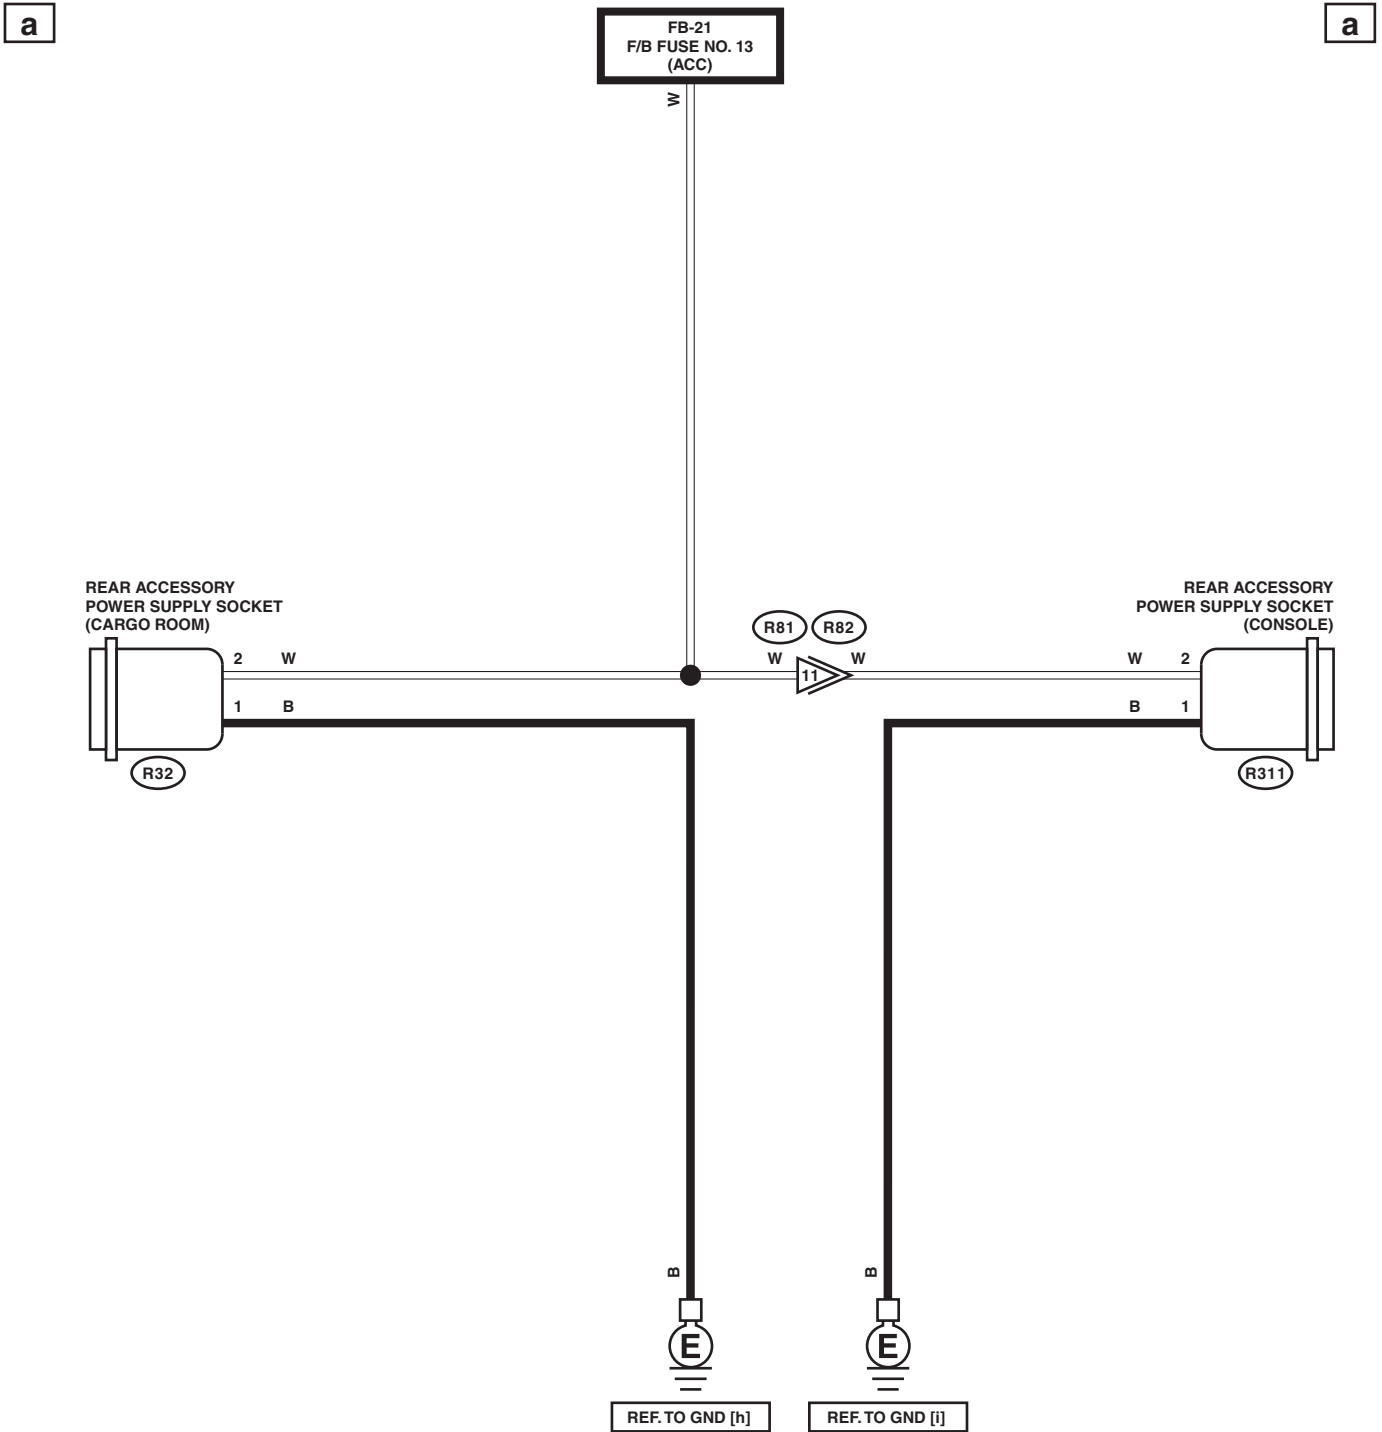

41.Rear Accessory Power Supply Socket System

A: WIRING DIAGRAM

WI-40913

Rear Accessory Power Supply Socket System

WIRING SYSTEM

b

b

LIST OF CONNECTORS

WI-39214