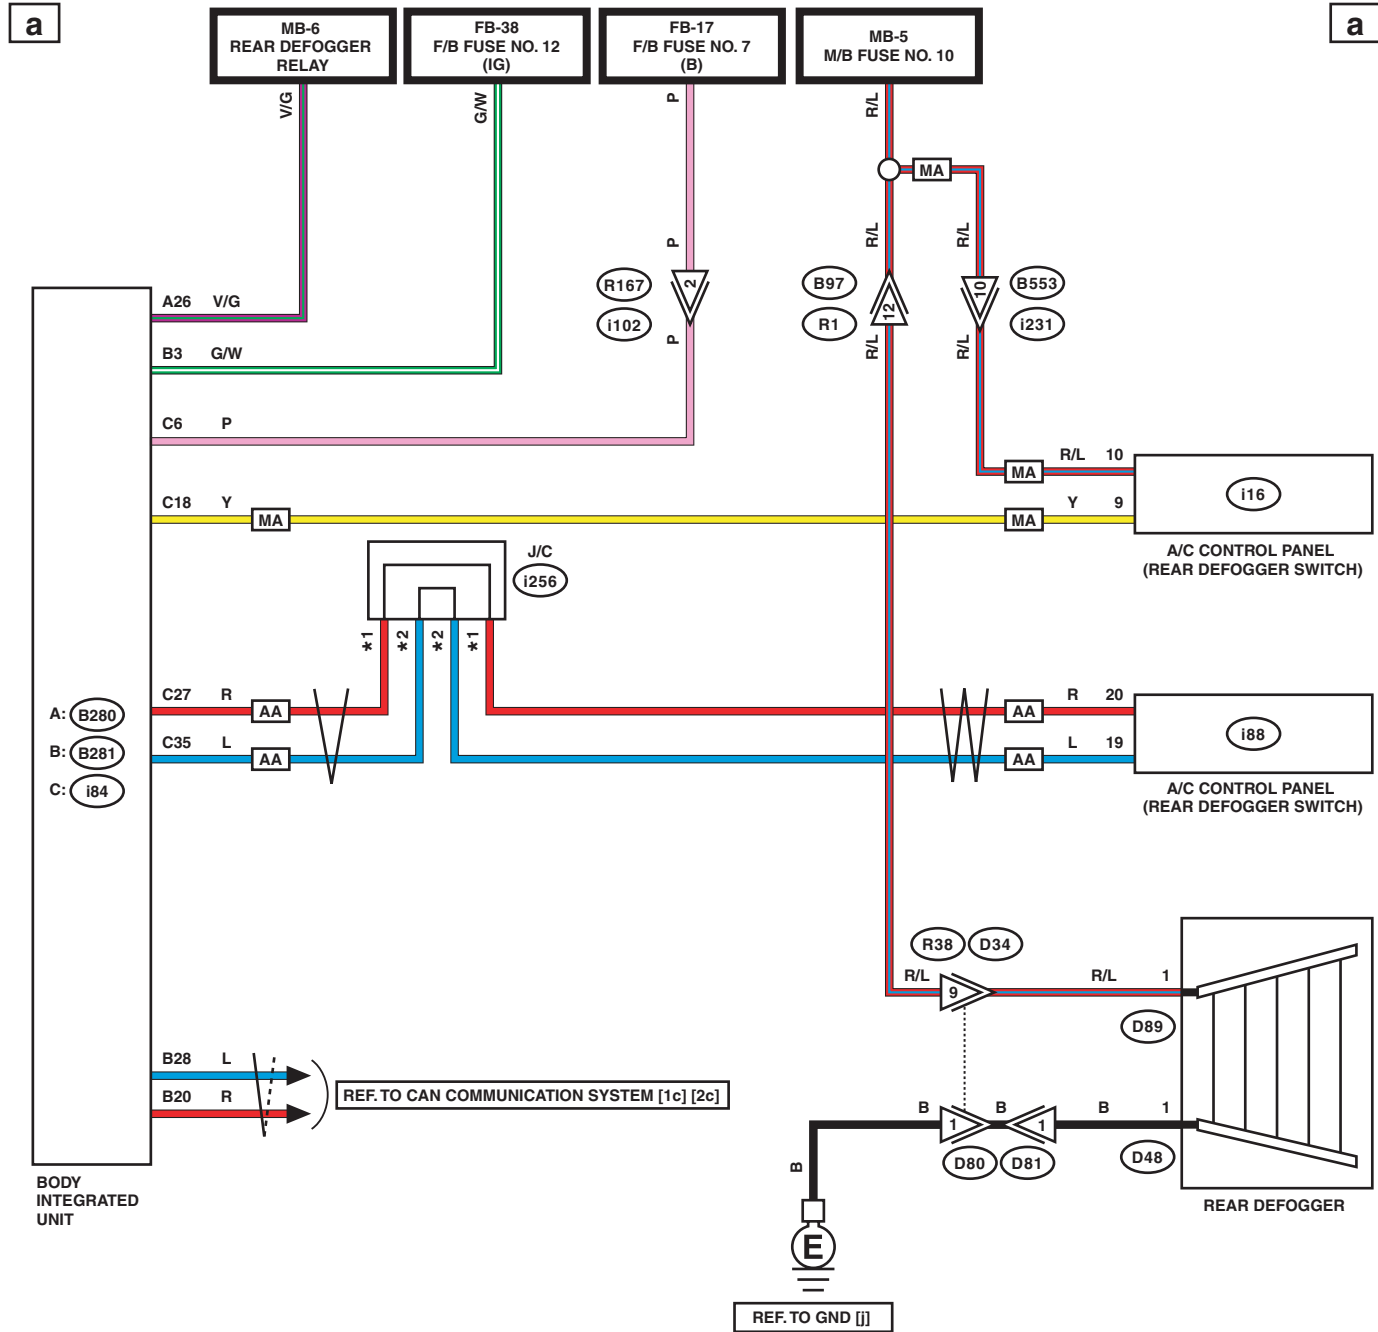

42.Rear Defogger System

A: WIRING DIAGRAM

WI-40914

Rear Defogger System

WIRING SYSTEM

b

b

LIST OF CONNECTORS

WI-40915