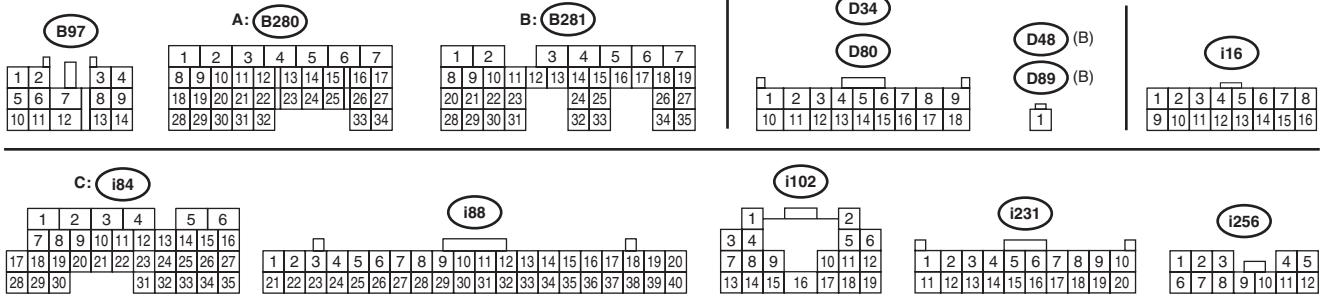

42.Rear Defogger System

A: WIRING DIAGRAM

WI-40914

Rear Defogger System

WIRING SYSTEM

b

b

LIST OF CONNECTORS