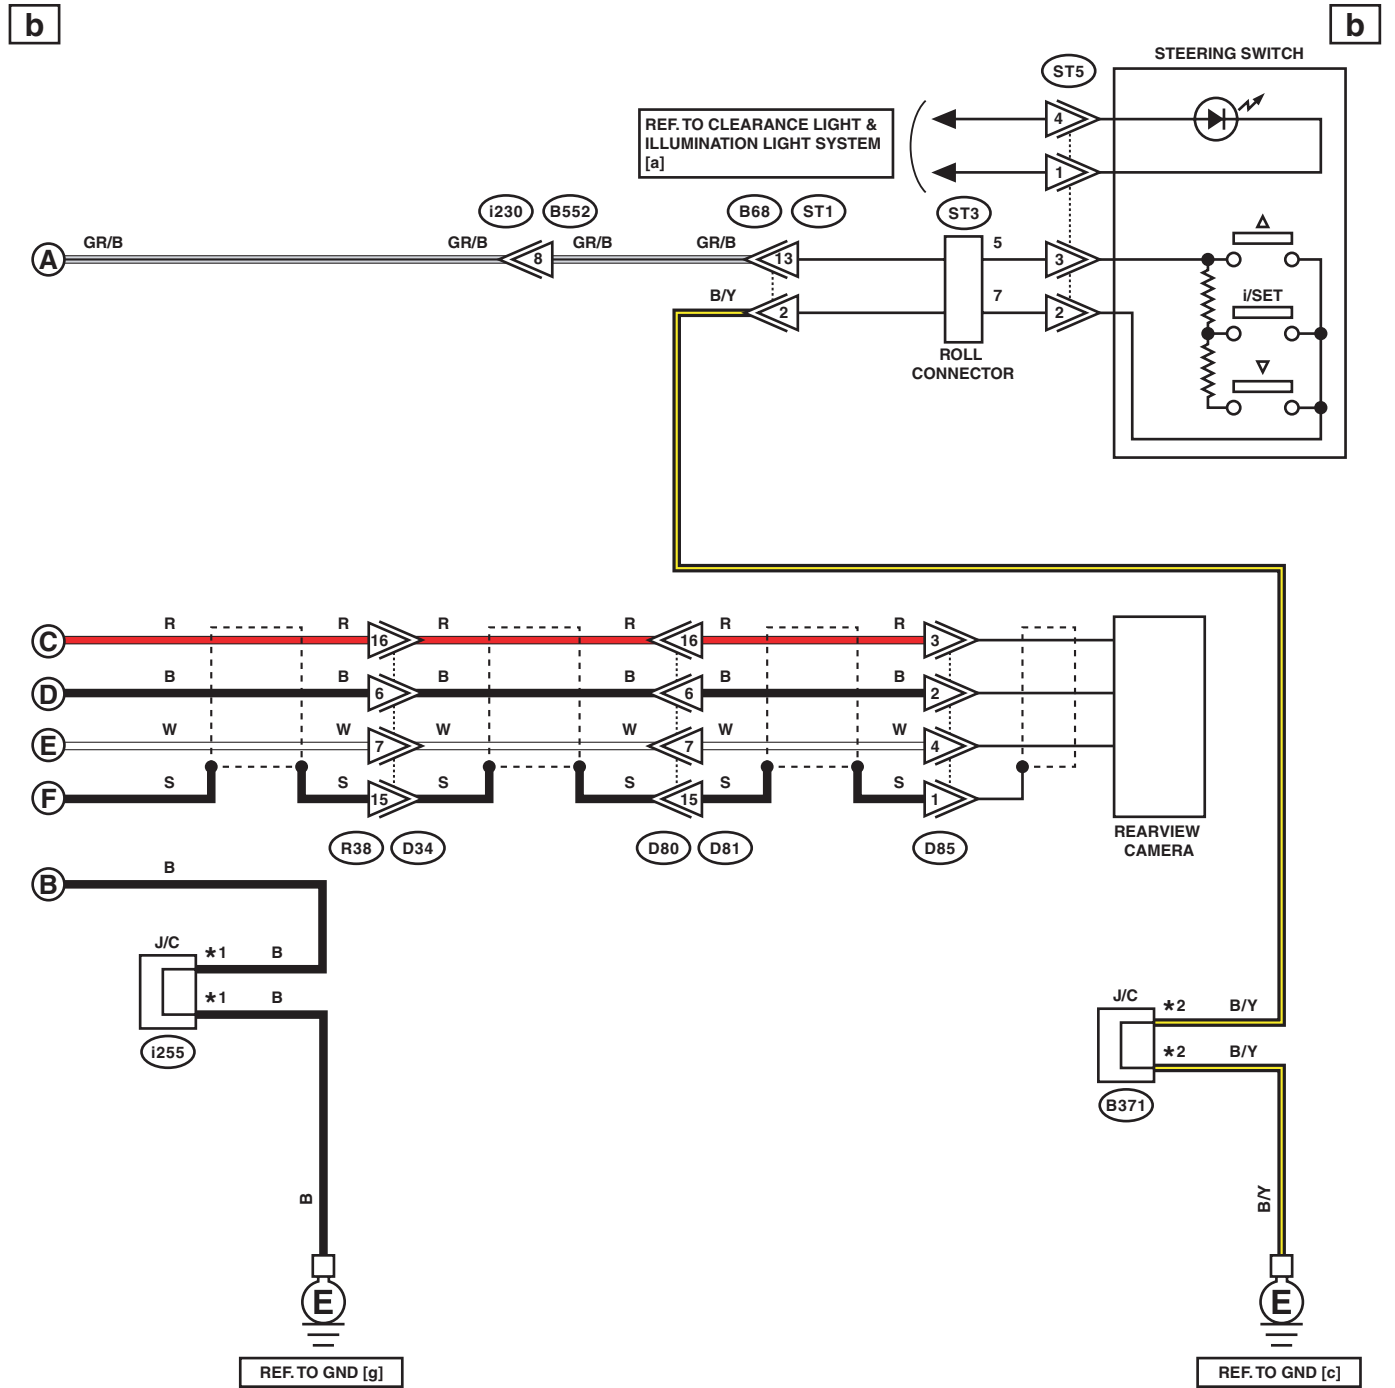

### A: WIRING DIAGRAM

a

a

WI-40916

# Rearview Camera System

## WIRING SYSTEM

\*1 : TERMINAL No. OPTIONAL ARRANGEMENT

\*2 : TERMINAL No. OPTIONAL ARRANGEMENT AMONG 1, 2, 3, 4, 5 AND 6

WI-40917

C

C

## LIST OF CONNECTORS