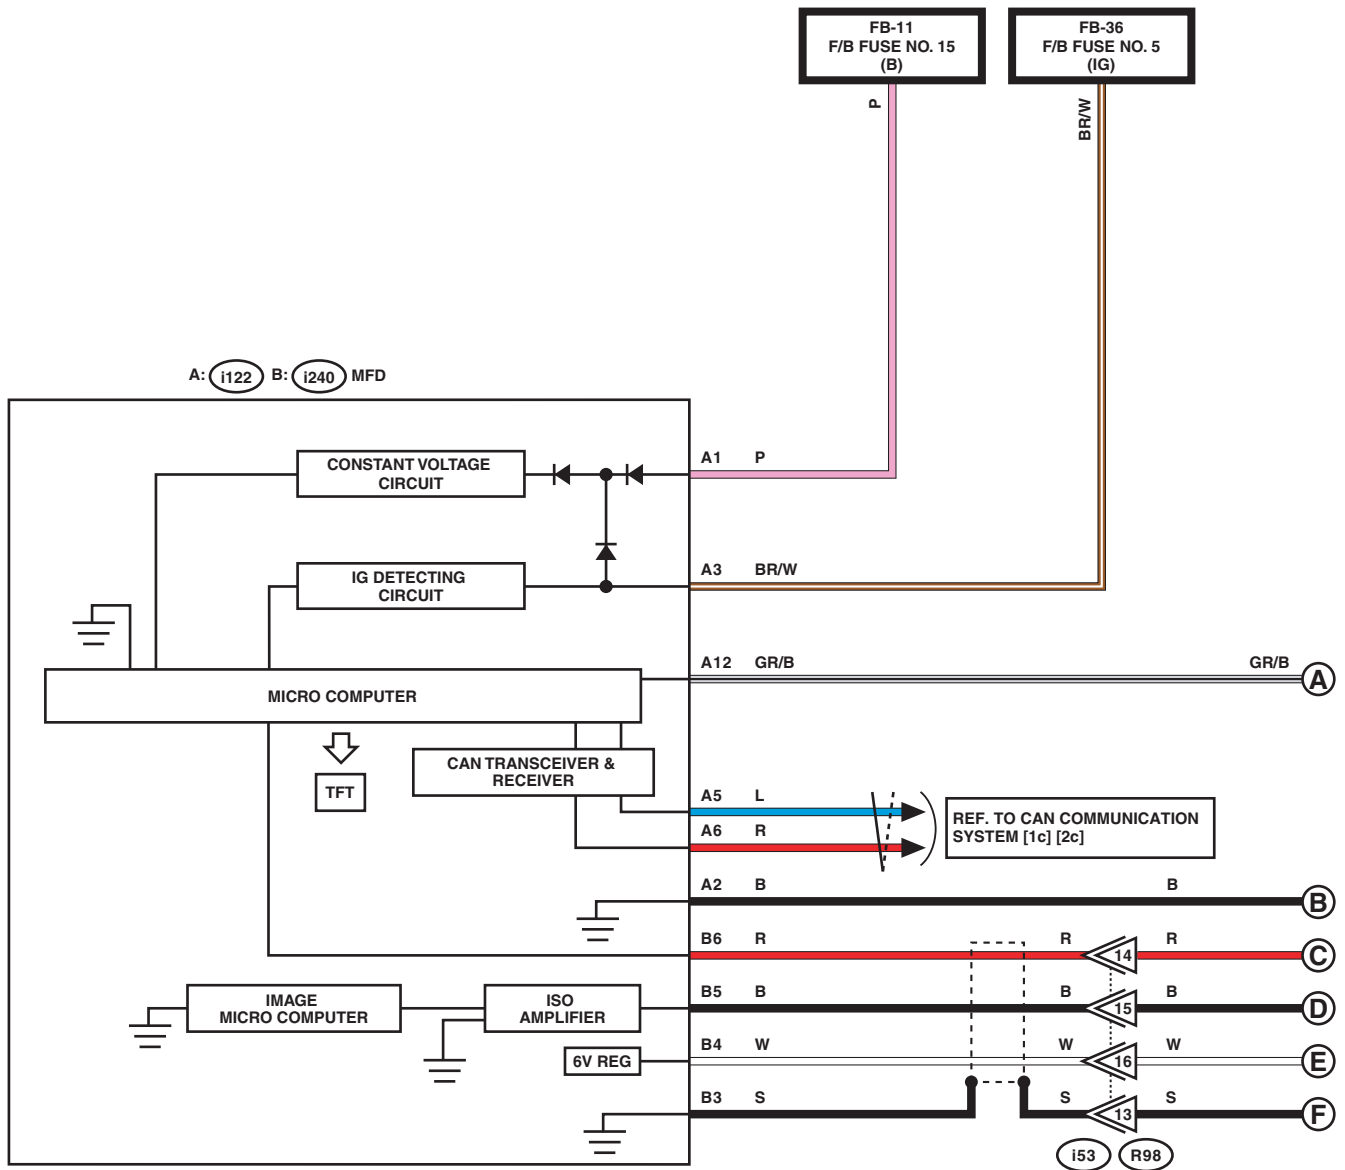

## 43.Rearview Camera System

### A: WIRING DIAGRAM

a

a

WI-40916

# Rearview Camera System

## WIRING SYSTEM

\*1 : TERMINAL No. OPTIONAL ARRANGEMENT

\*2 : TERMINAL No. OPTIONAL ARRANGEMENT AMONG 1, 2, 3, 4, 5 AND 6

WI-40917

C

C