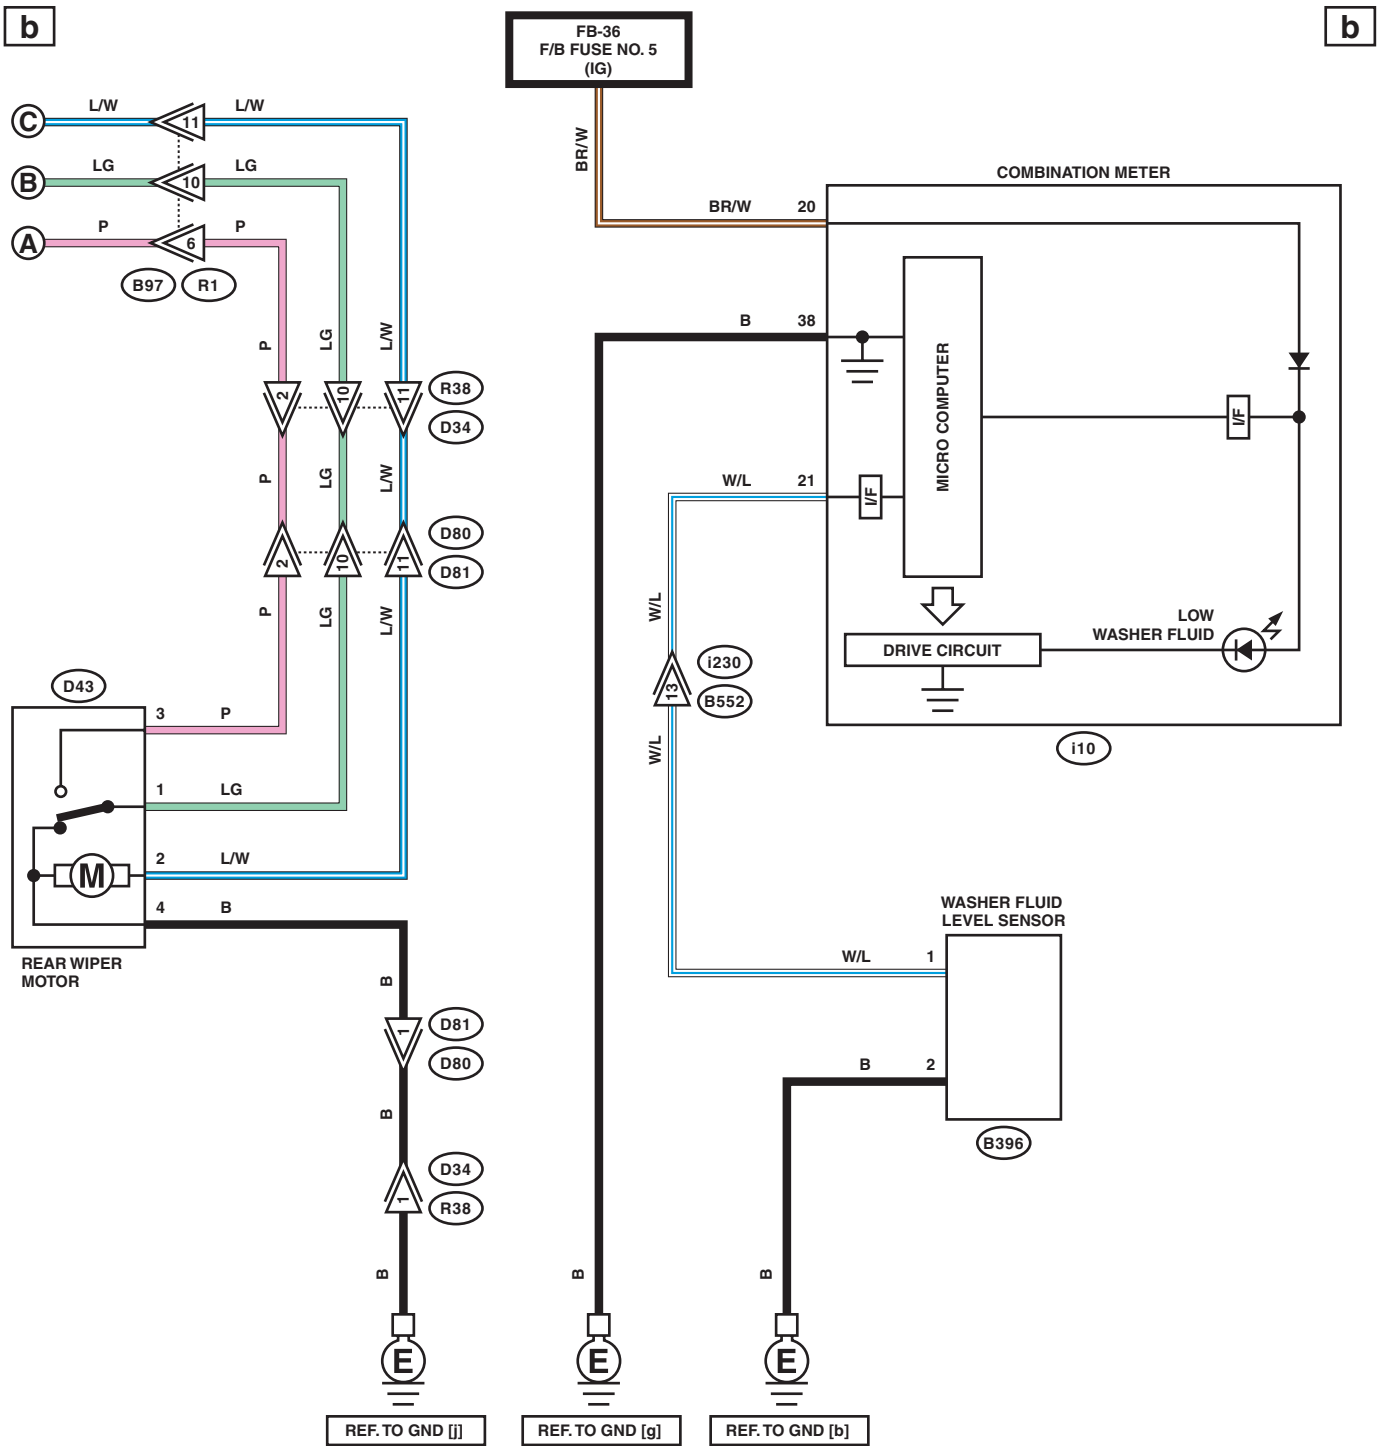

Rear Wiper and Washer System

WIRING SYSTEM

WI-40922