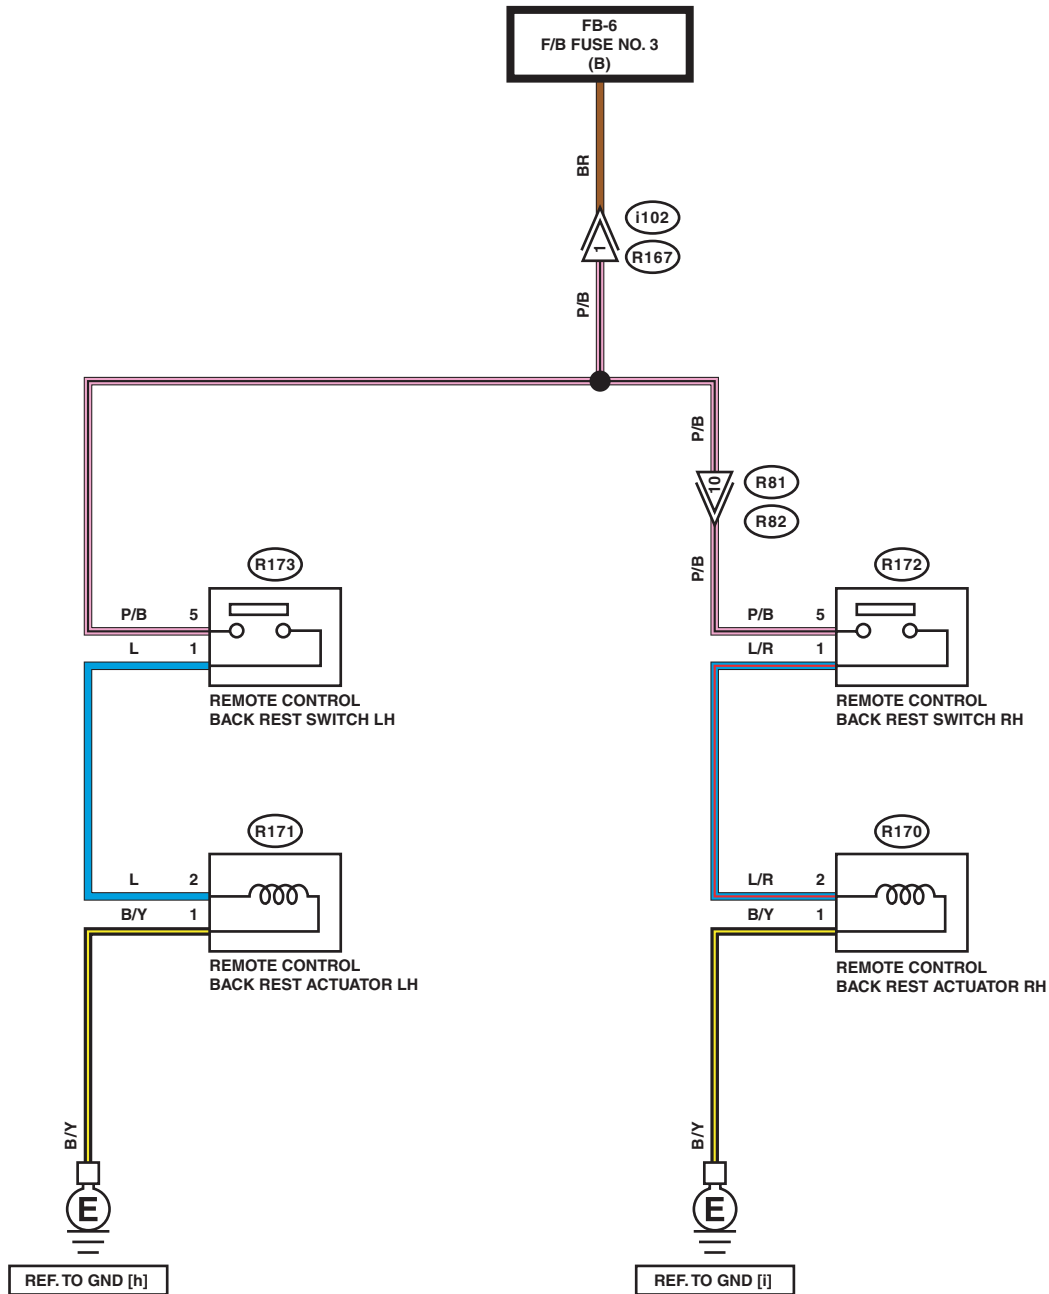

46.Remote Control Back Rest System

A: WIRING DIAGRAM

a

a

WI-40924

Remote Control Back Rest System

WIRING SYSTEM

b

b

LIST OF CONNECTORS

WI-40925