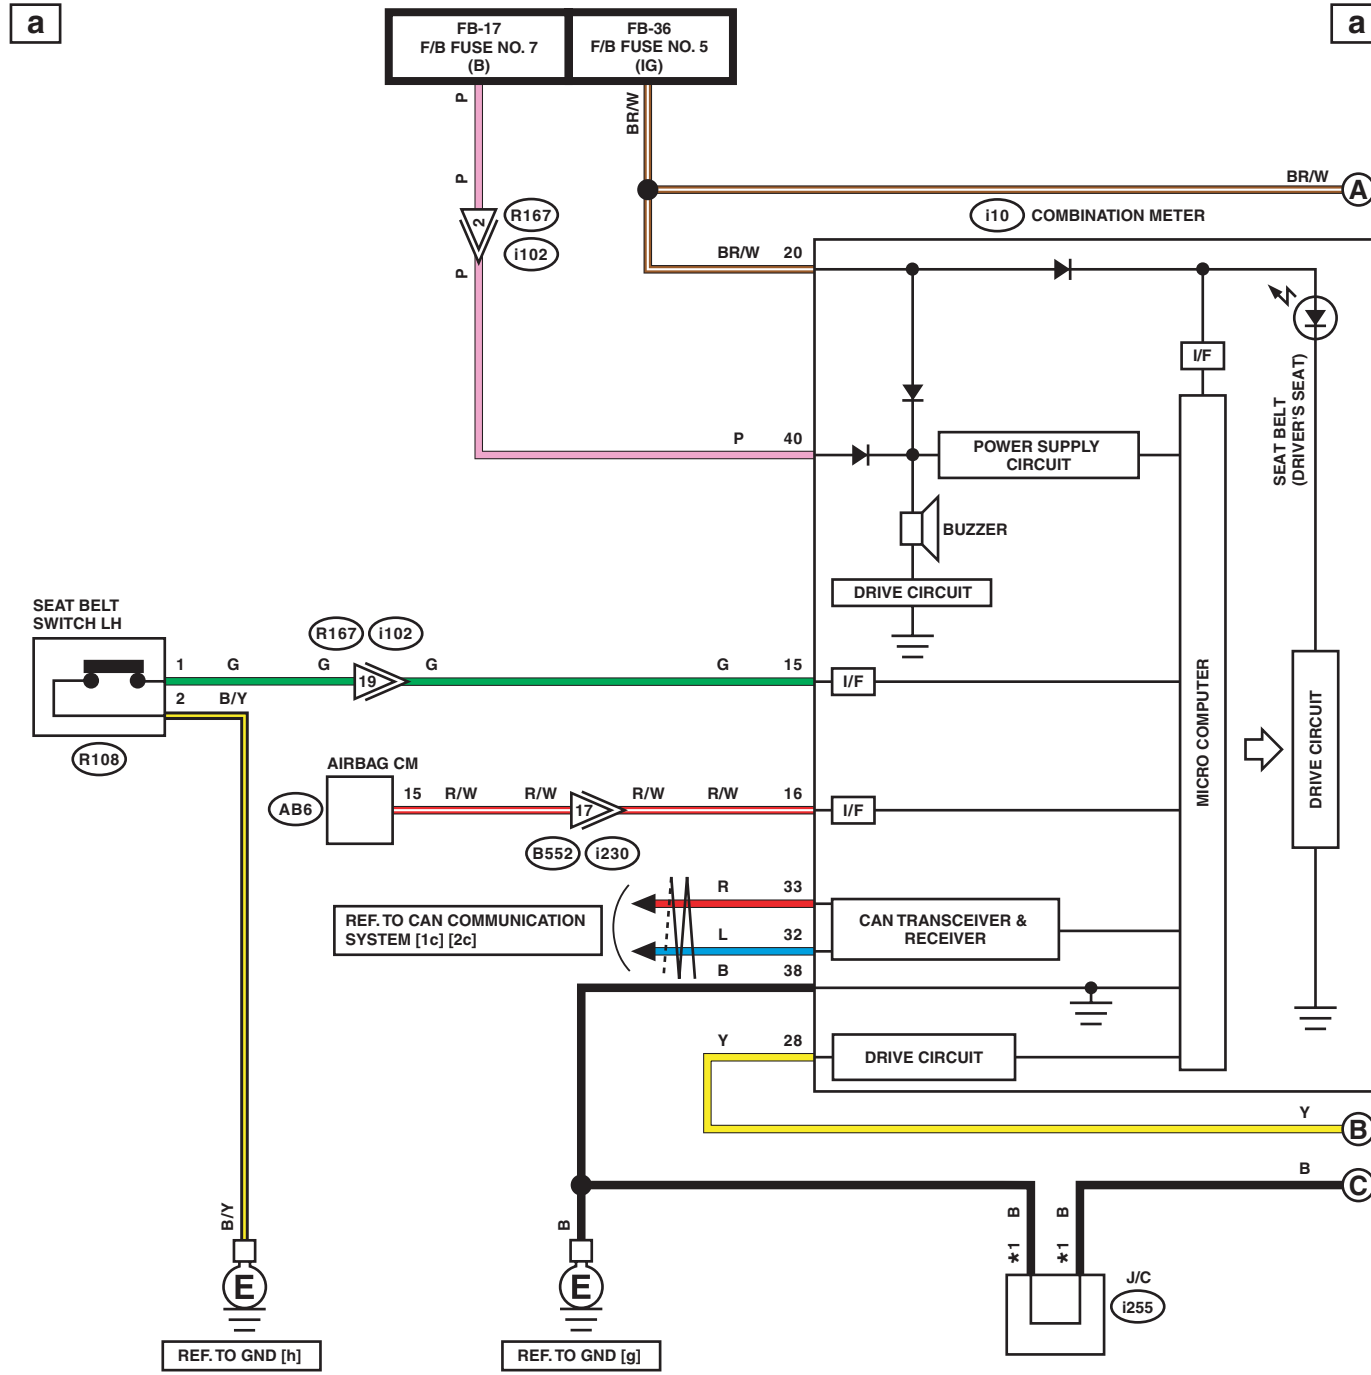

49. Seat Belt Warning System

A: WIRING DIAGRAM

*1 : TERMINAL No. OPTIONAL ARRANGEMENT

Seat Belt Warning System

WIRING SYSTEM

EM : EXCEPT FOR STANDARD MFD

WI-40939

C

C

LIST OF CONNECTORS