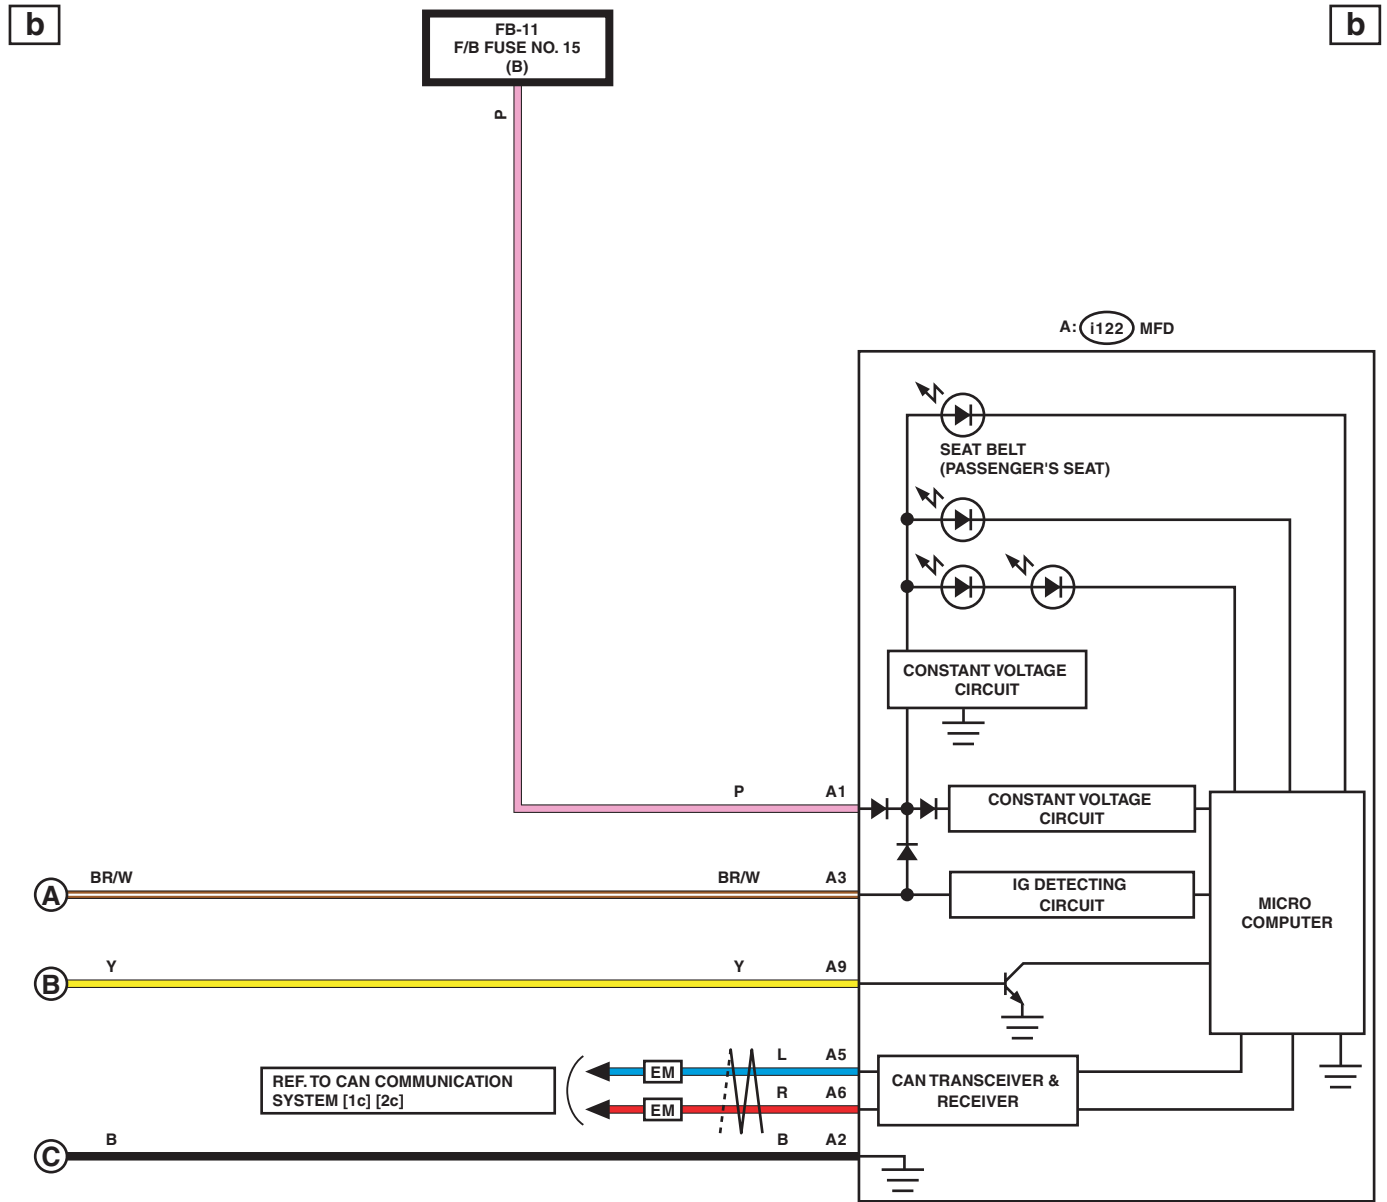

49. Seat Belt Warning System

A: WIRING DIAGRAM

*1 : TERMINAL No. OPTIONAL ARRANGEMENT

Seat Belt Warning System

WIRING SYSTEM

EM : EXCEPT FOR STANDARD MFD

WI-40939

C

C

LIST OF CONNECTORS