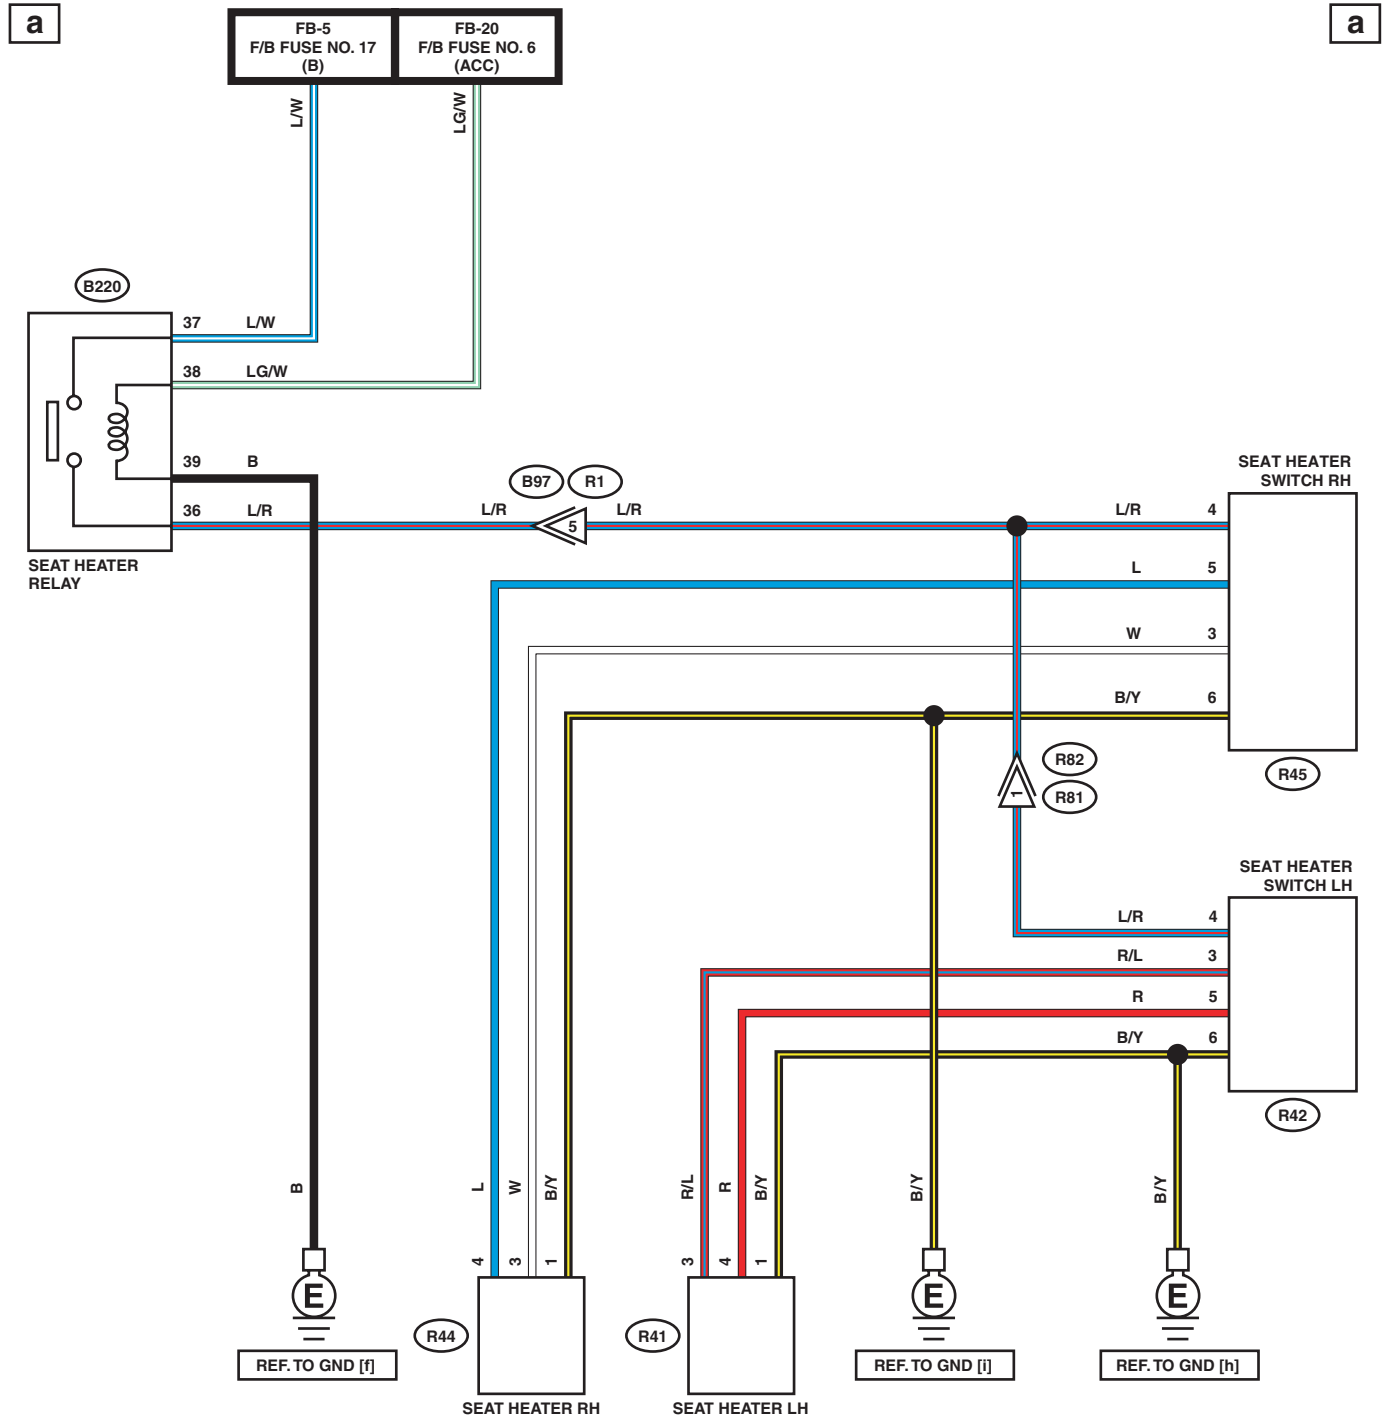

Seat Heater System

WIRING SYSTEM

50.Seat Heater System

A: WIRING DIAGRAM

WI-40941

b

b

LIST OF CONNECTORS