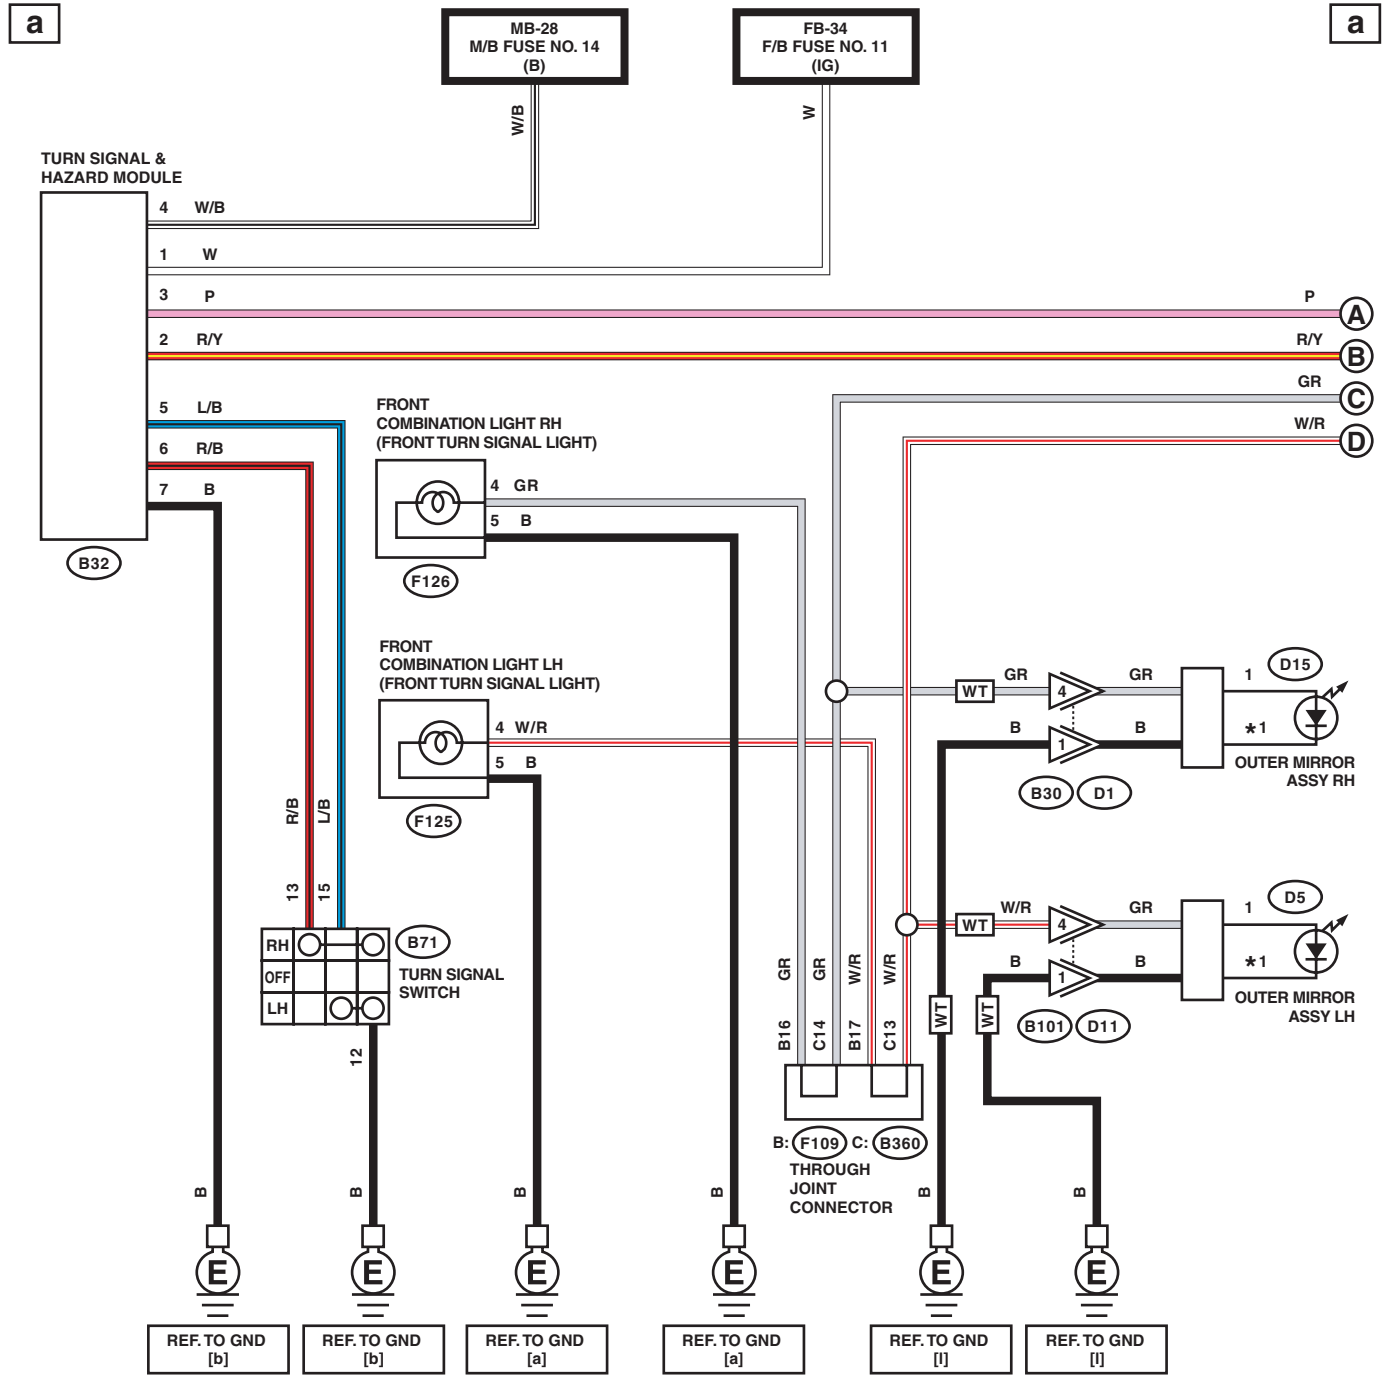

58. Turn Signal Light and Hazard Light System

A: WIRING DIAGRAM

WT : WITH MIRROR TURN
*1 : C6 MODEL : 5
EXCEPT FOR C6 MODEL : 6