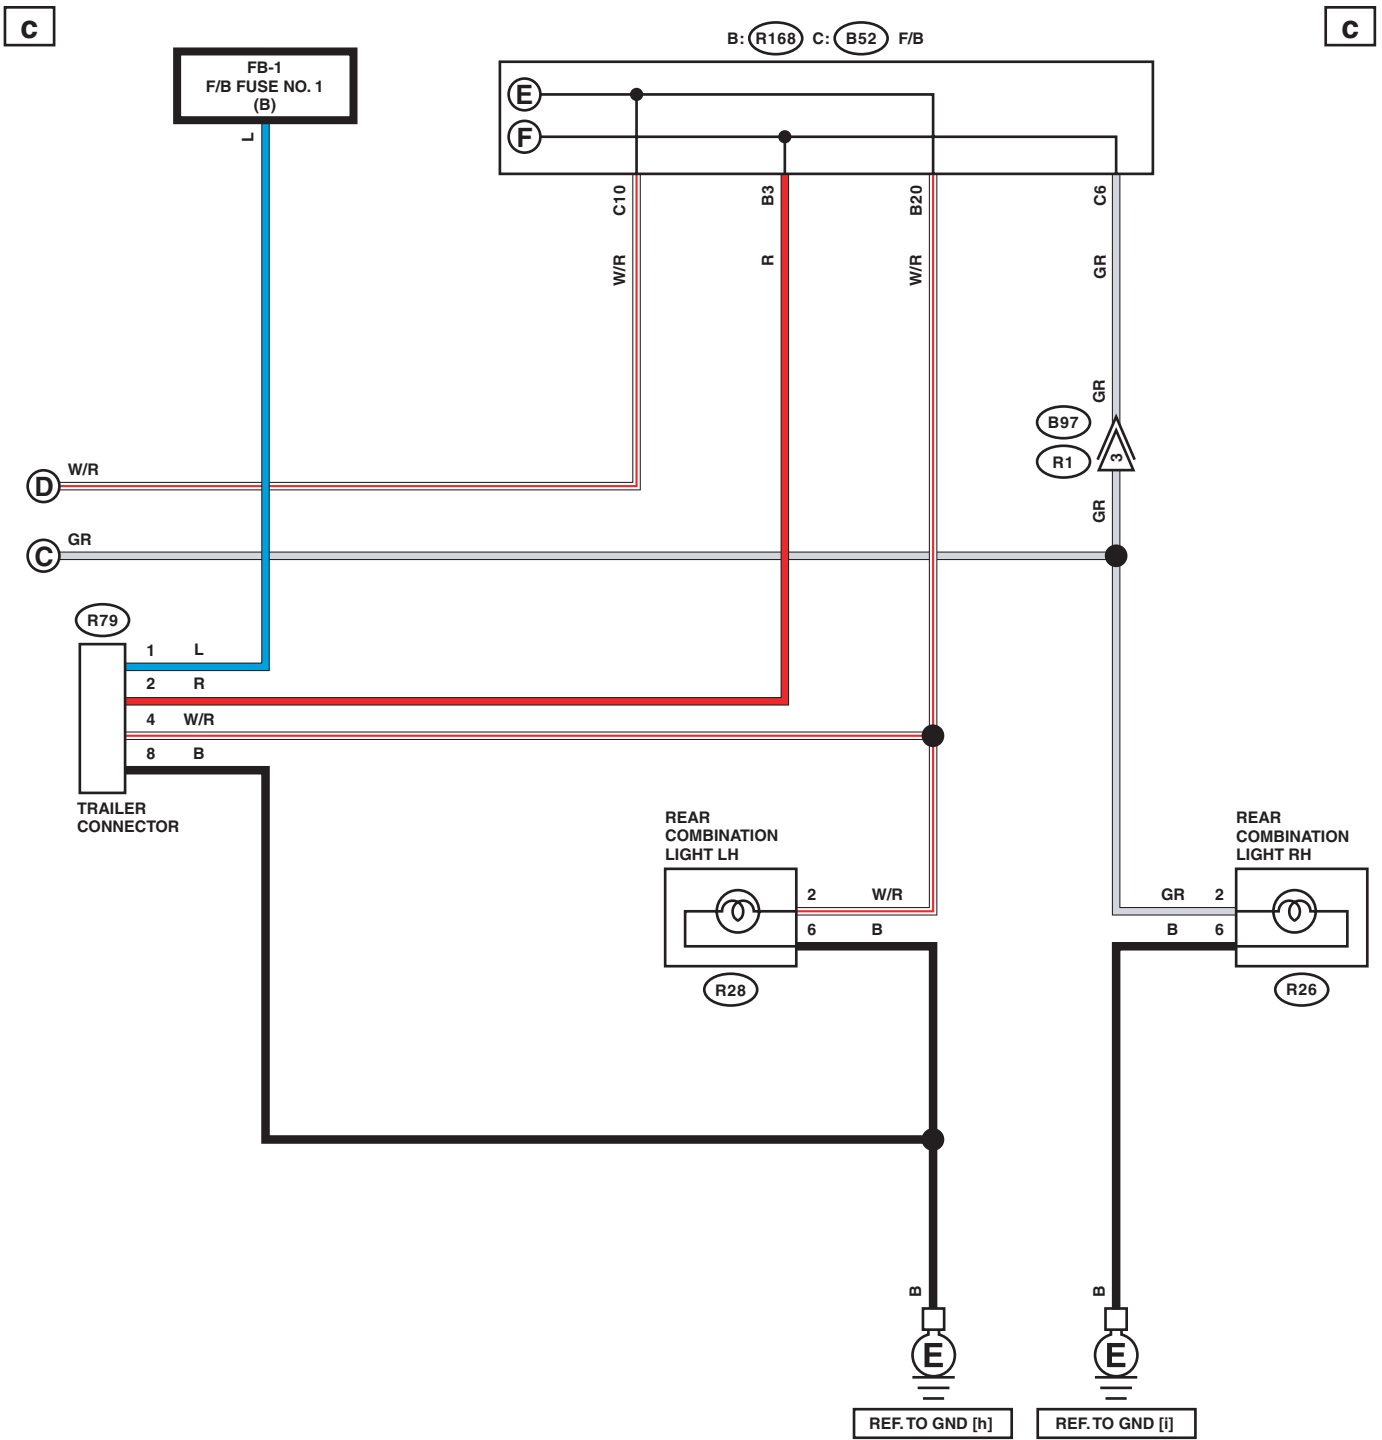

### A: WIRING DIAGRAM

**WT** : WITH MIRROR TURN  
 \*1 : C6 MODEL : 5  
 EXCEPT FOR C6 MODEL : 6

# Turn Signal Light and Hazard Light System

WIRING SYSTEM

WI-40976

# Turn Signal Light and Hazard Light System

WIRING SYSTEM

WI-40977

# Turn Signal Light and Hazard Light System