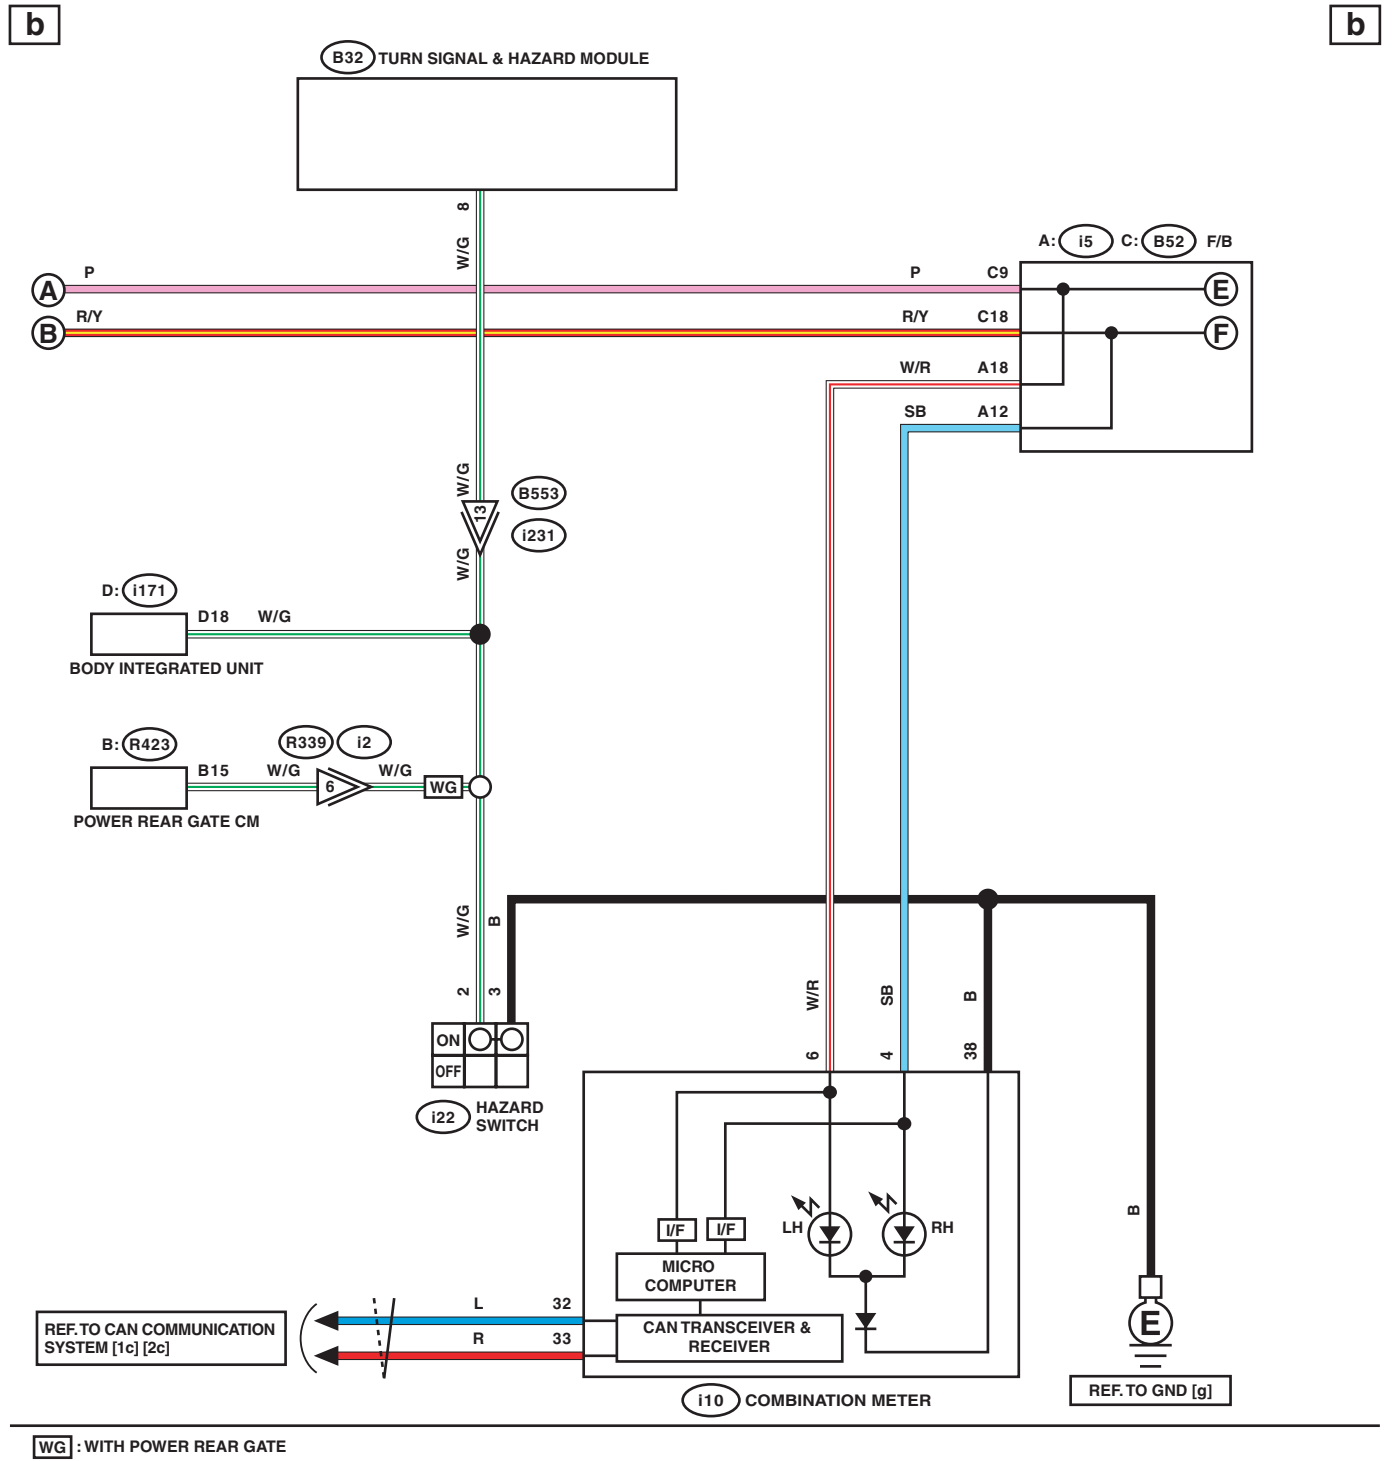

## 58. Turn Signal Light and Hazard Light System

### A: WIRING DIAGRAM

**WT** : WITH MIRROR TURN  
 \*1 : C6 MODEL : 5  
 EXCEPT FOR C6 MODEL : 6

# Turn Signal Light and Hazard Light System

WIRING SYSTEM

WI-40976

# Turn Signal Light and Hazard Light System

WIRING SYSTEM

WI-40977