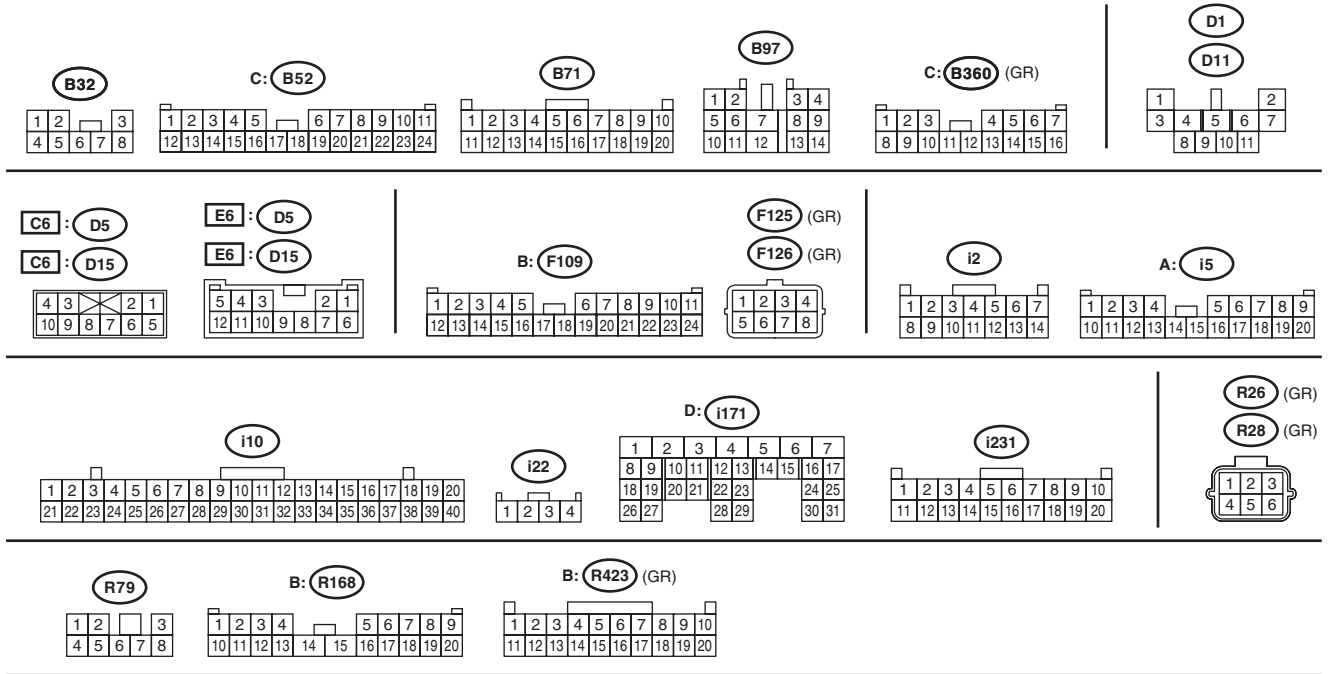

Turn Signal Light and Hazard Light System

WIRING SYSTEM

d

d

LIST OF CONNECTORS

E6 : EXCEPT FOR C6 MODEL

C6 : C6 MODEL

WI-40978