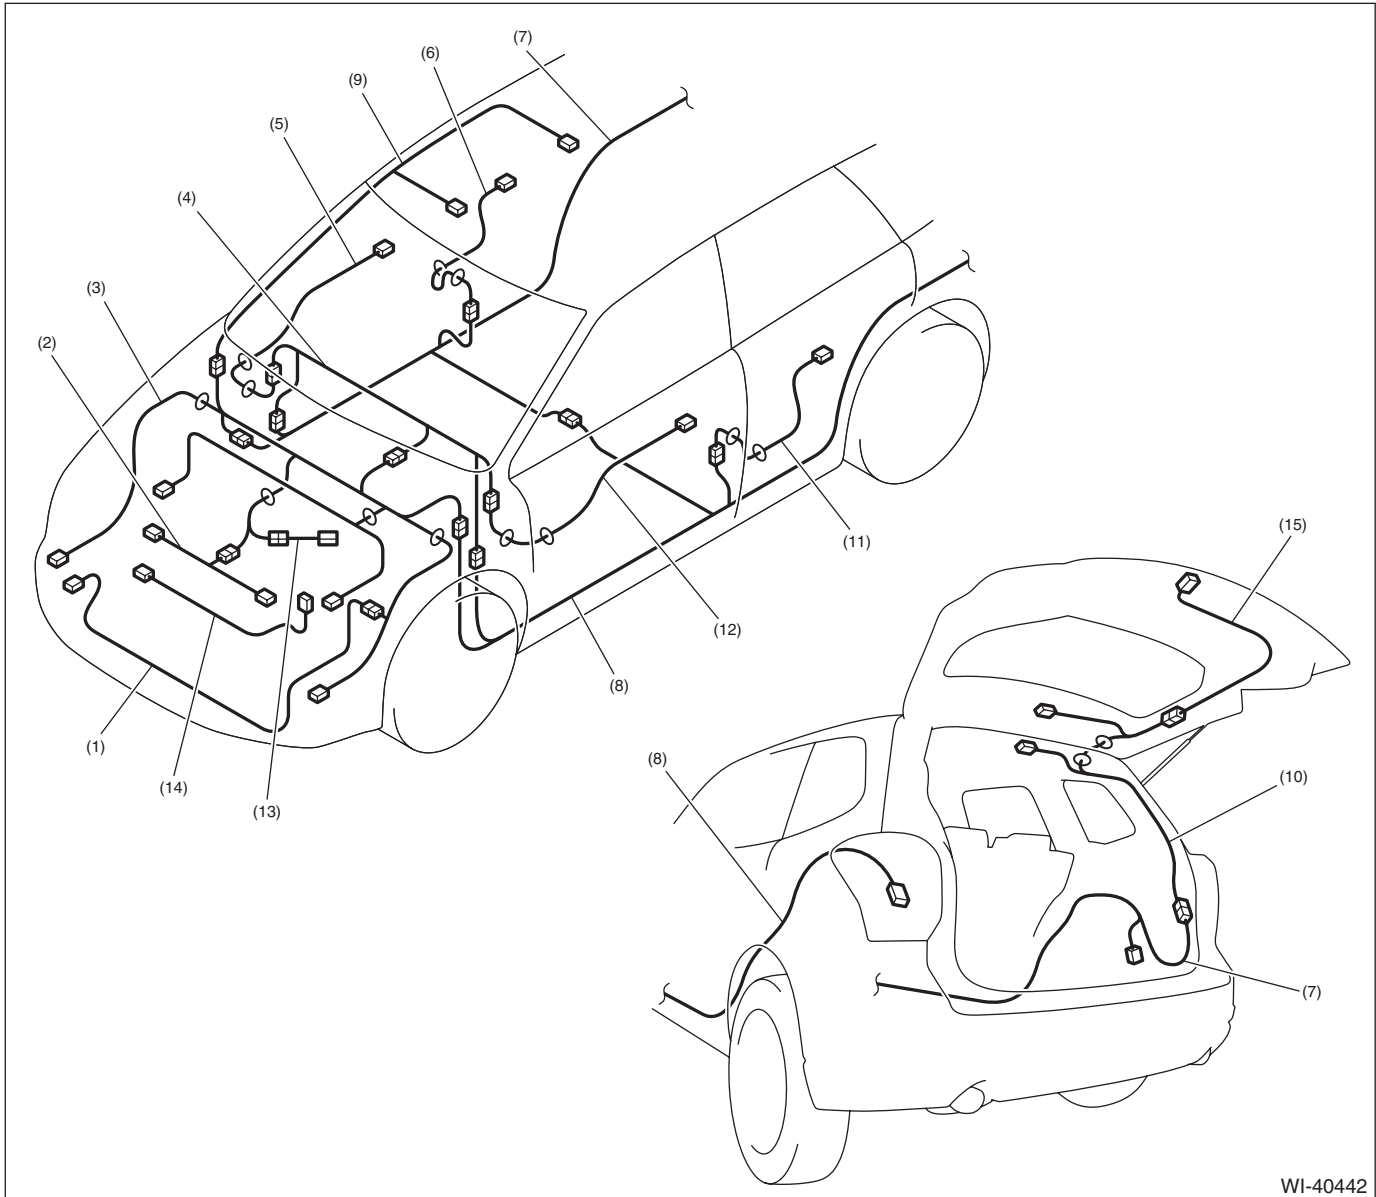

Harness Components Location

WIRING SYSTEM

62.Harness Components Location

A: LOCATION

WI-40442

- | | | |
|-------------------------------------|----------------------------|---------------------------|
| (1) Front wiring harness | (6) Rear door cord RH | (11) Rear door cord LH |
| (2) Engine wiring harness | (7) Rear wiring harness RH | (12) Front door cord LH |
| (3) Bulkhead wiring harness | (8) Rear wiring harness LH | (13) Transmission cord |
| (4) Instrument panel wiring harness | (9) Roof cord | (14) Generator cord |
| (5) Front door cord RH | (10) Rear gate cord (UPR) | (15) Rear gate cord (LWR) |