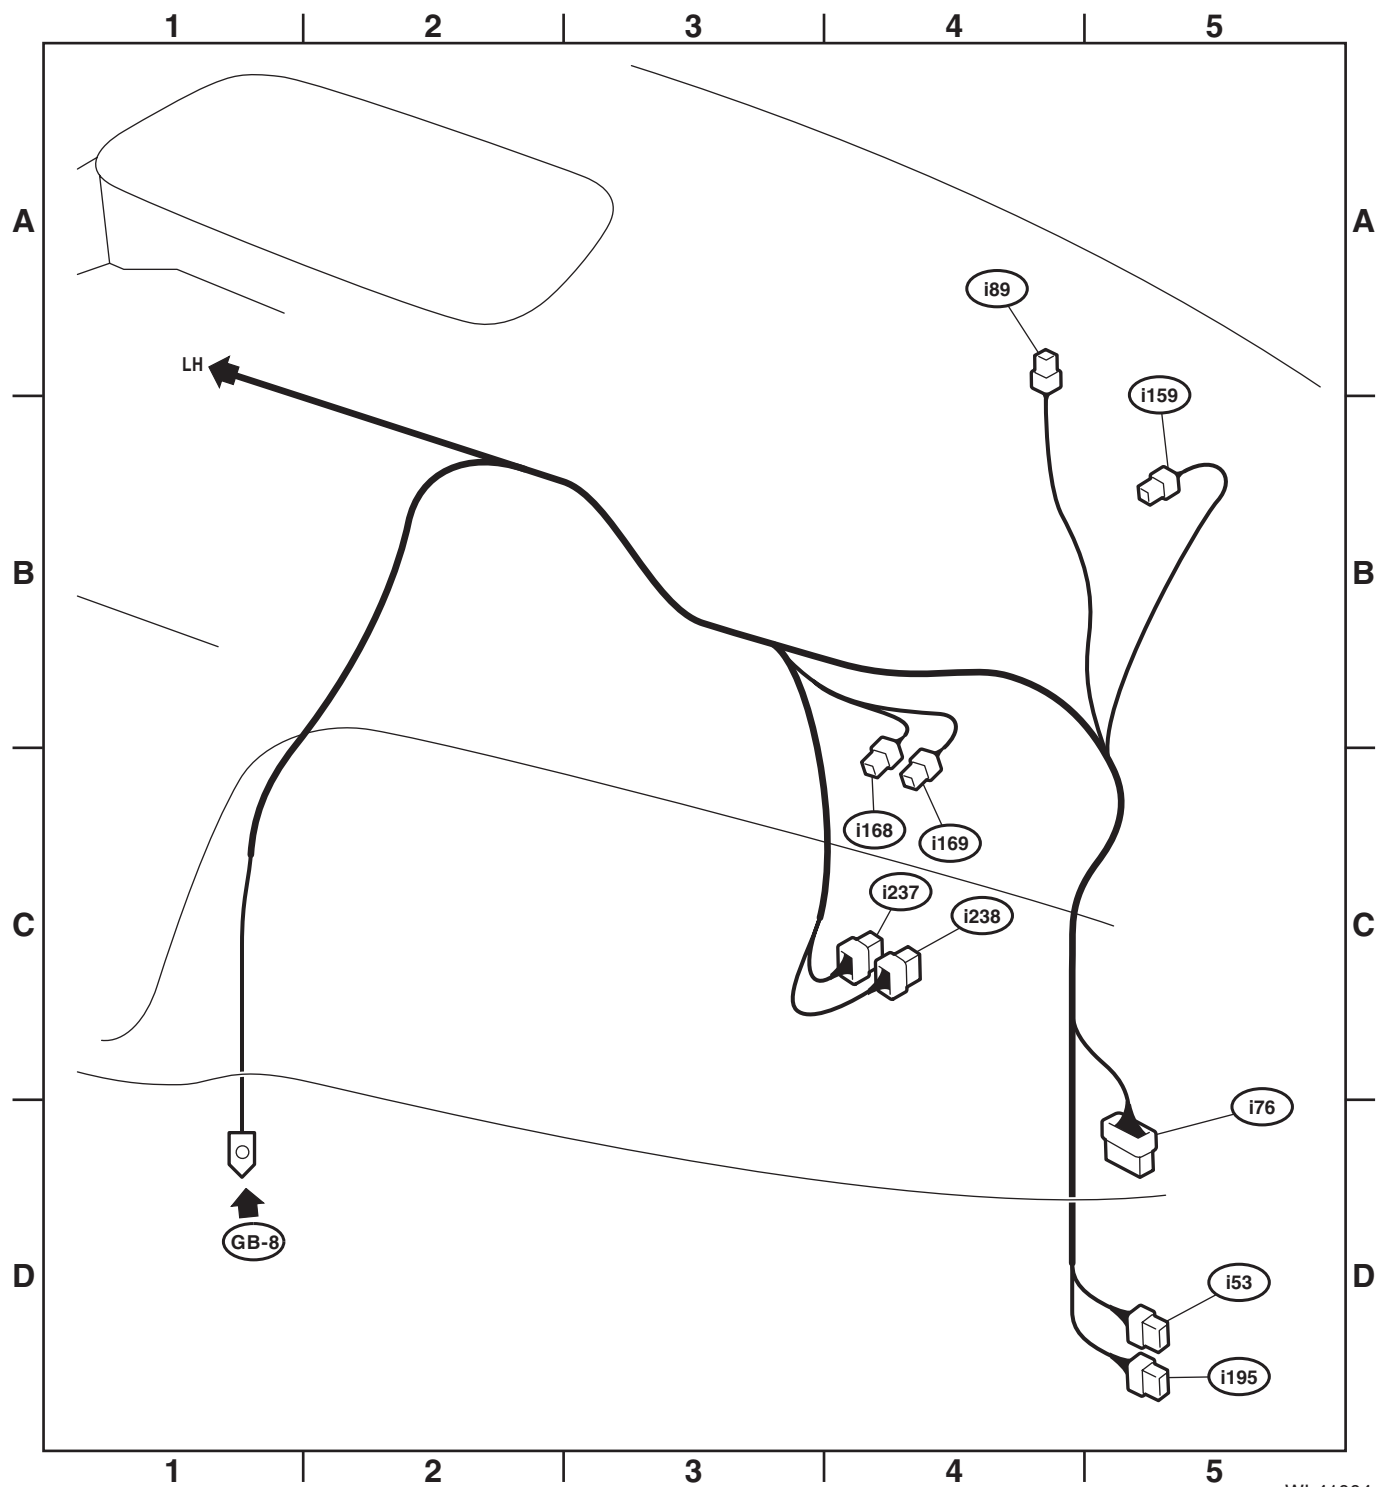

69. Instrument Panel Wiring Harness RH**A: LOCATION**

| Connector | | | | Connecting to | |
|-----------|------|-------|------|---------------|-------------------------------------------|
| No. | Pole | Color | Area | No. | Description |
| i53 | 16 | ★ | D-5 | R98 | Rear wiring harness RH |
| i76 | 28 | ★ | D-5 | D83 | Front door cord RH |
| i89 | 3 | ★ | B-4 | | Auto light sensor |
| i159 | 2 | ★ | B-5 | | Side tweeter RH (without audio amplifier) |
| | 4 | ★ | B-5 | | Side tweeter RH (with audio amplifier) |
| i168 | 4 | ★ | B-4 | | J/C |
| i169 | 4 | ★ | B-4 | | |
| i195 | 22 | ★ | D-5 | R382 | Rear wiring harness RH |
| i237 | 18 | ★ | C-4 | B583 | Bulkhead wiring harness |
| i238 | 20 | ★ | C-4 | B584 | |

★ White or natural color

Instrument Panel Wiring Harness RH

WIRING SYSTEM

WI-41004