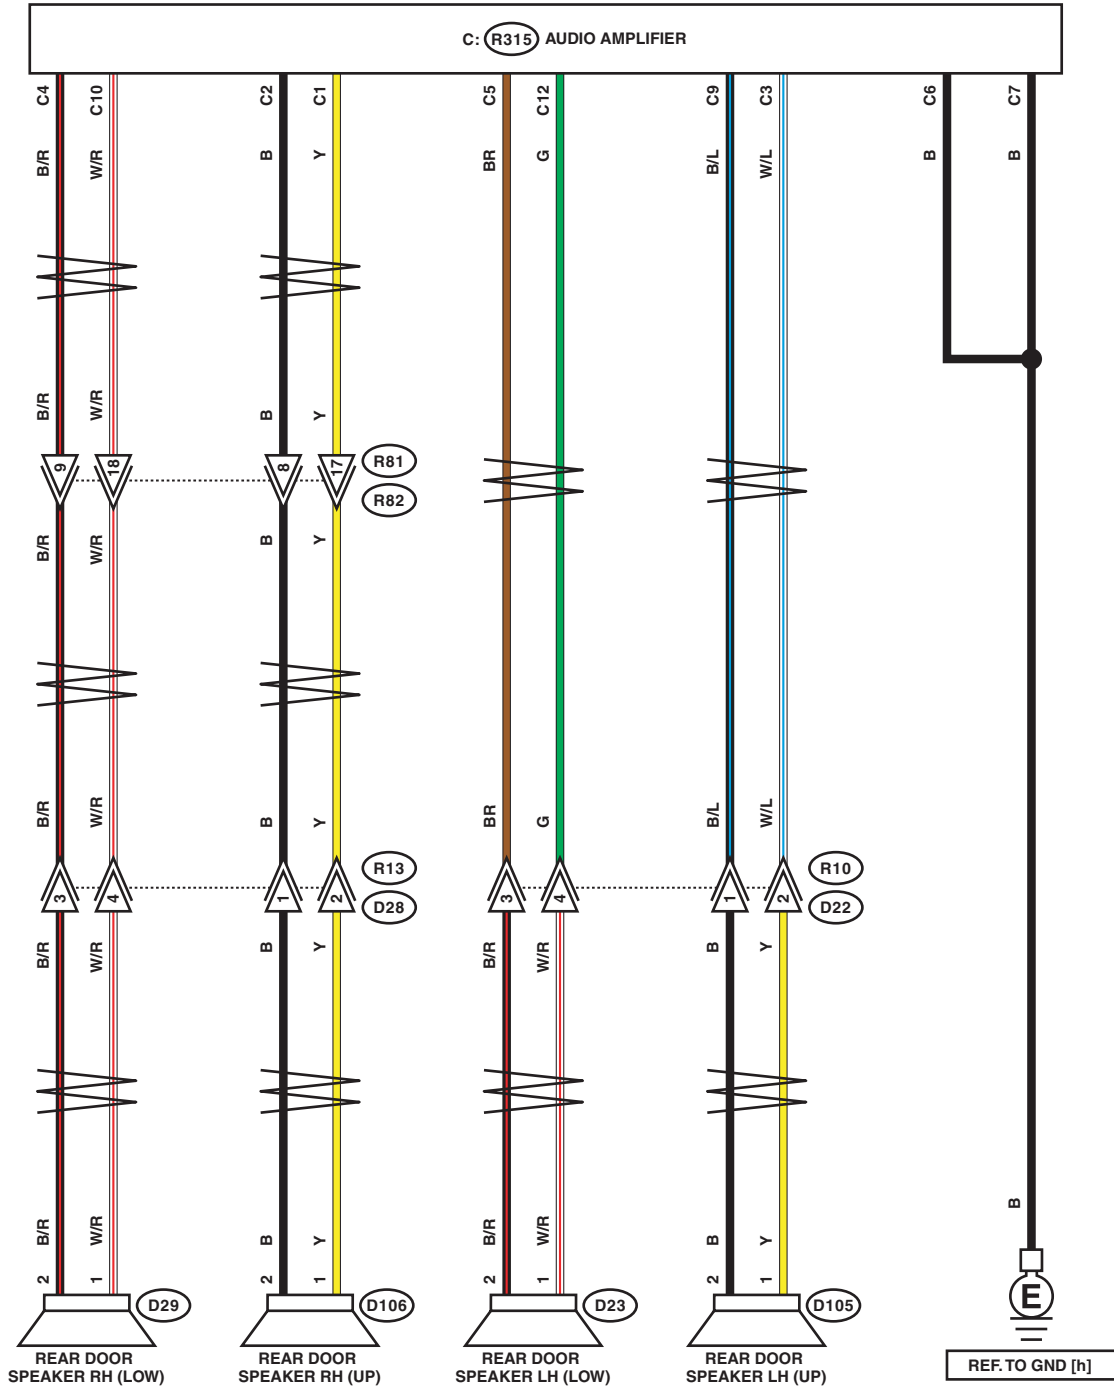

Audio System

3b

3b

WI-40673