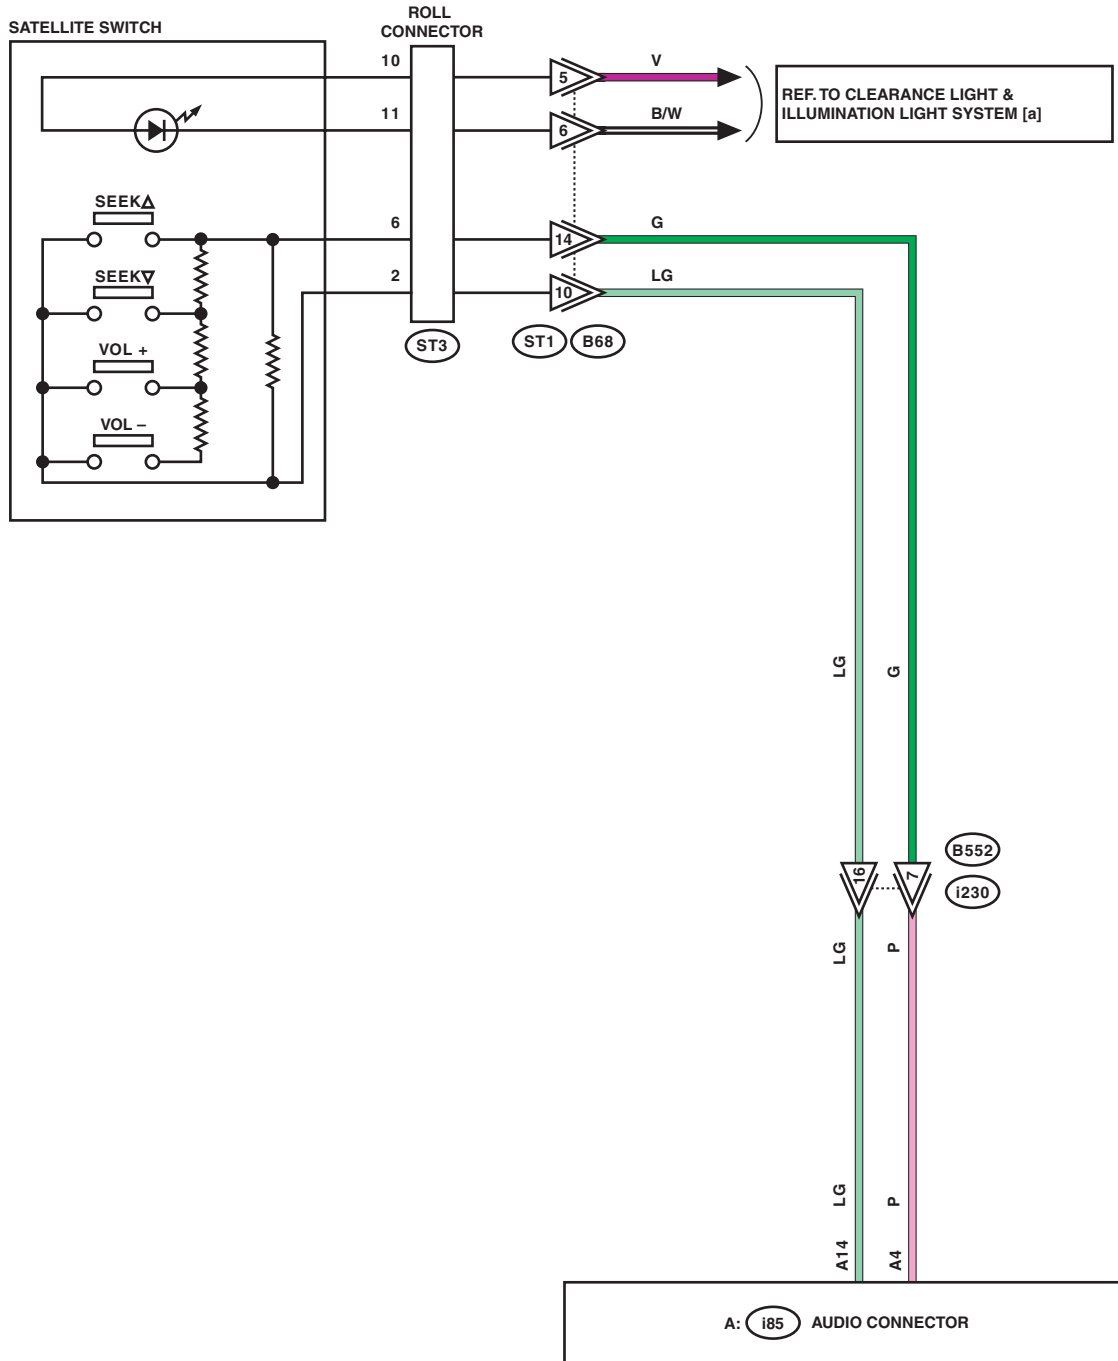

8. Audio System

A: WIRING DIAGRAM

1. WITHOUT AUDIO

*1 : TERMINAL No. OPTIONAL ARRANGEMENT

Audio System

WIRING SYSTEM

1b

1b

WI-40666

1c

1c

LIST OF CONNECTORS

Audio System

WIRING SYSTEM

2. STANDARD MODEL

WT : WITH TWEETER

*1 : TERMINAL No. OPTIONAL ARRANGEMENT

*2 : SHIELD CONNECTOR

WI-40668

Audio System

2b

2b

WI-40669

Audio System

WIRING SYSTEM

2c

2c

DP : WITH DISPLAY

*1 : TERMINAL No. OPTIONAL ARRANGEMENT

WI-40670

2d

2d