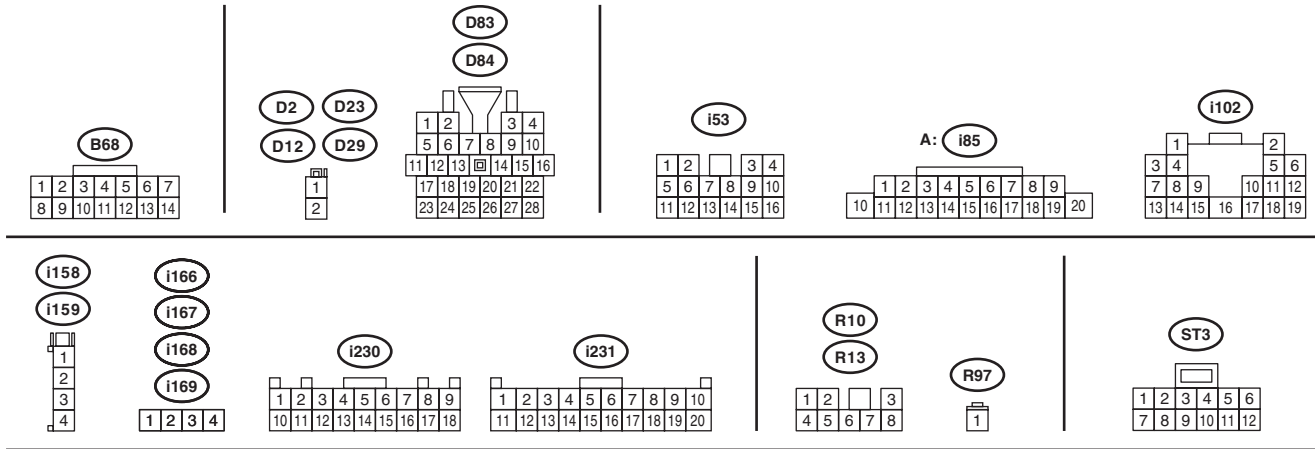

1c

1c

LIST OF CONNECTORS