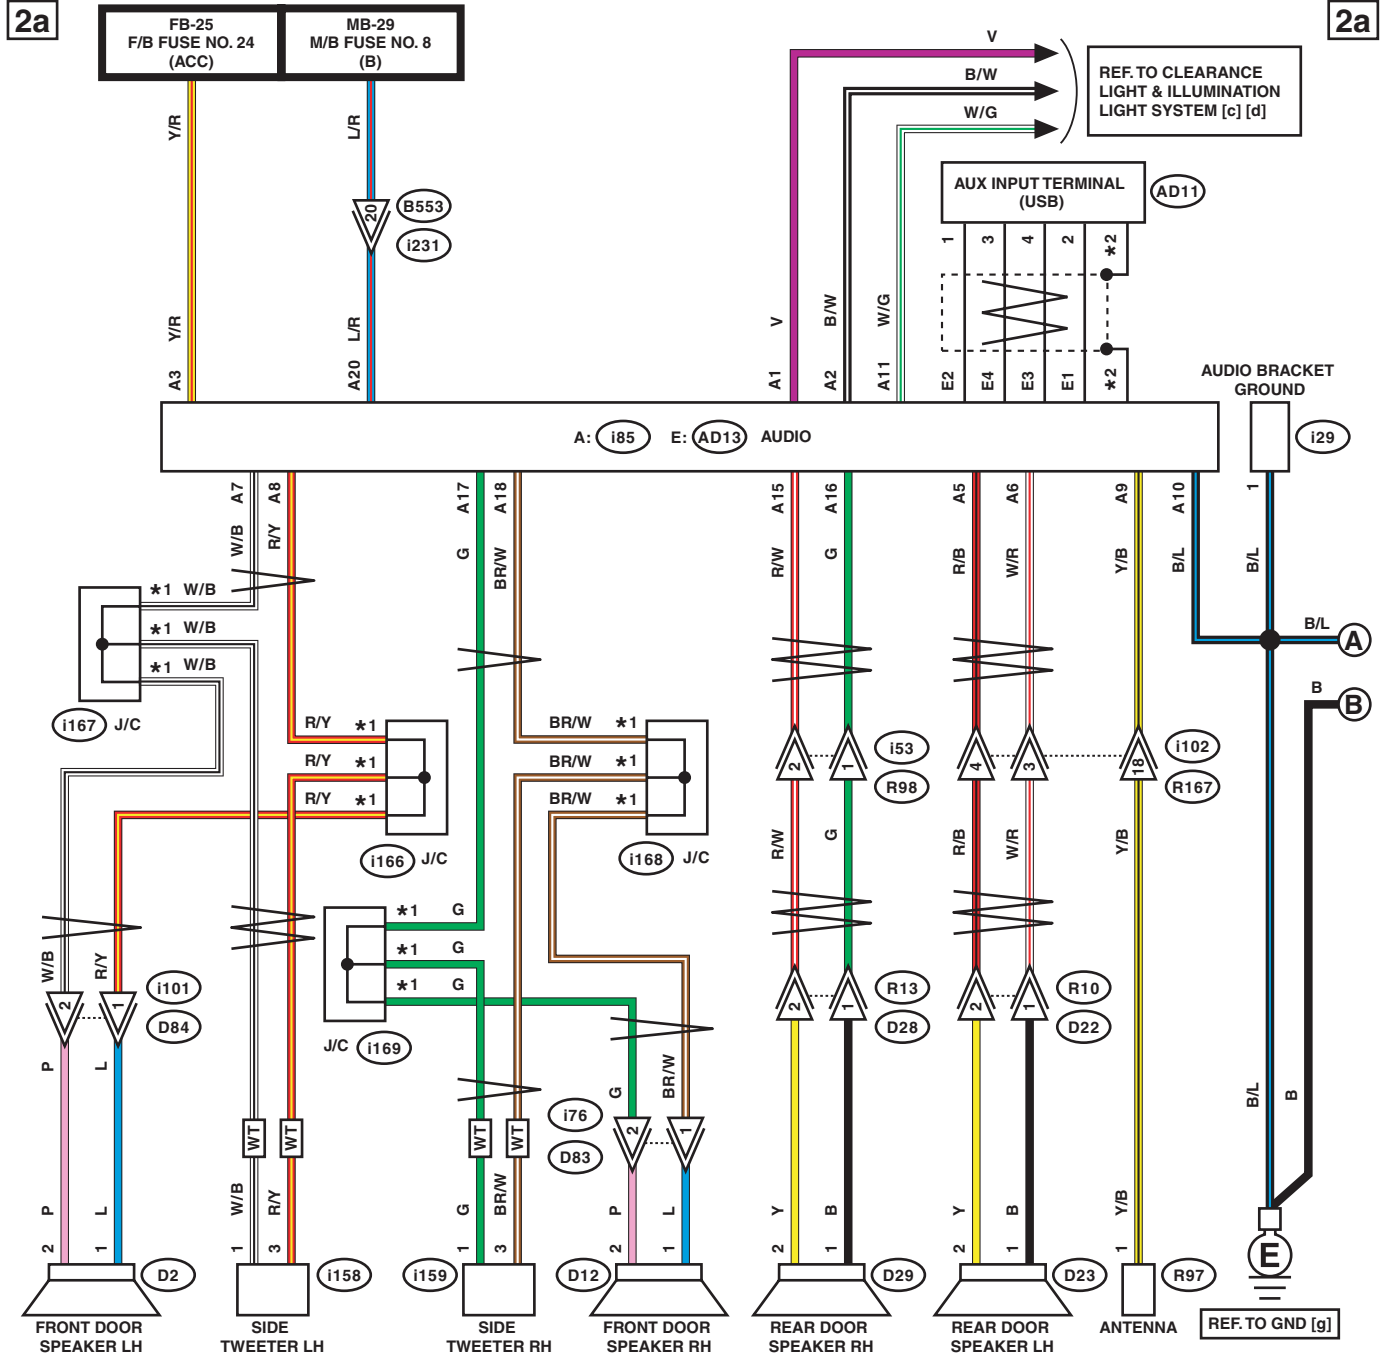

8. Audio System

A: WIRING DIAGRAM

1. WITHOUT AUDIO

*1 : TERMINAL No. OPTIONAL ARRANGEMENT

Audio System

WIRING SYSTEM

1b

1b

WI-40666

1c

1c

LIST OF CONNECTORS

Audio System

WIRING SYSTEM

2. STANDARD MODEL

WT : WITH TWEETER

*1 : TERMINAL No. OPTIONAL ARRANGEMENT

*2 : SHIELD CONNECTOR

WI-40668

Audio System

2b

2b

WI-40669

Audio System

WIRING SYSTEM

2c

2c

DP : WITH DISPLAY

*1 : TERMINAL No. OPTIONAL ARRANGEMENT

WI-40670

2d

2d