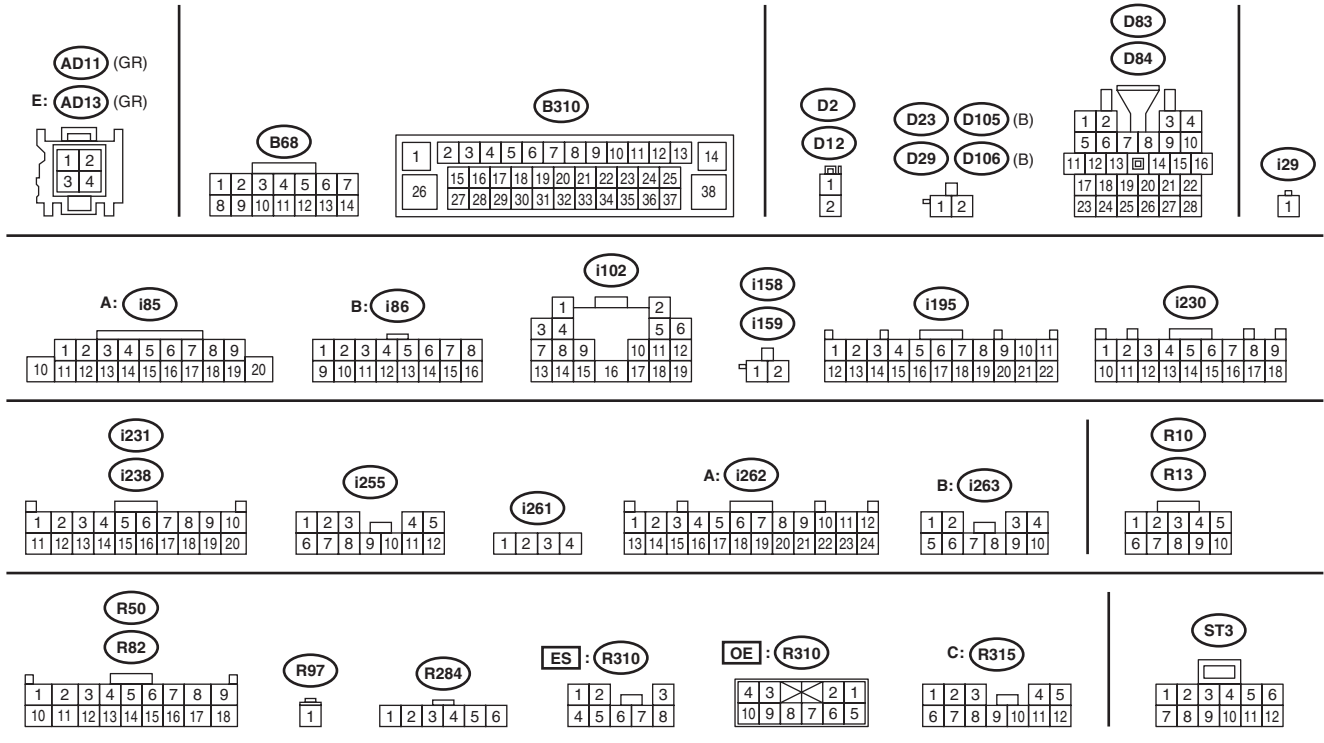

3e

A: i85
B: i86

OE : WITHOUT EyeSight
ES : WITH EyeSight

*1 : TERMINAL No. OPTIONAL ARRANGEMENT

WI-40676

LIST OF CONNECTORS

OE : WITHOUT EyeSight

ES : WITH EyeSight