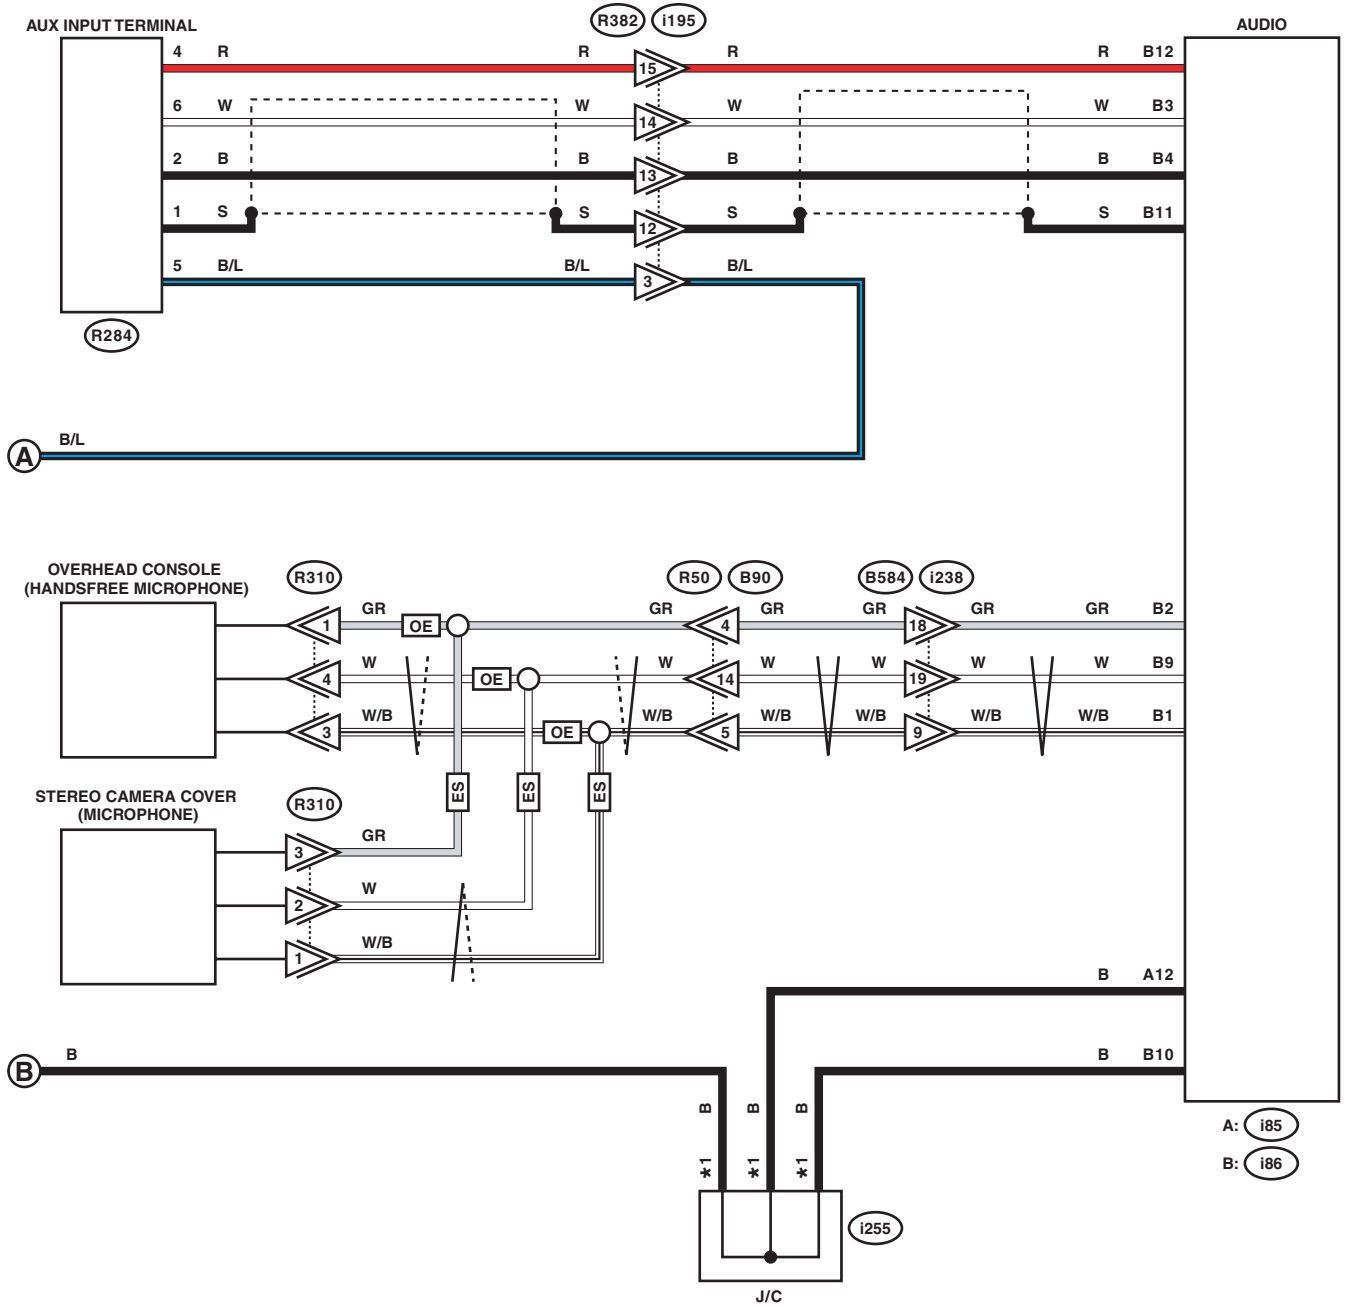

WIRING SYSTEM

2c

2c

DP : WITH DISPLAY

*1 : TERMINAL No. OPTIONAL ARRANGEMENT

WI-40670

2d

2d

WI-40674

Audio System

3d

3d

WI-40675

Audio System

WIRING SYSTEM

3e

3e

A: i85
B: i86

OE : WITHOUT EyeSight
ES : WITH EyeSight

*1 : TERMINAL No. OPTIONAL ARRANGEMENT

WI-40676

LIST OF CONNECTORS

OE : WITHOUT EyeSight

ES : WITH EyeSight