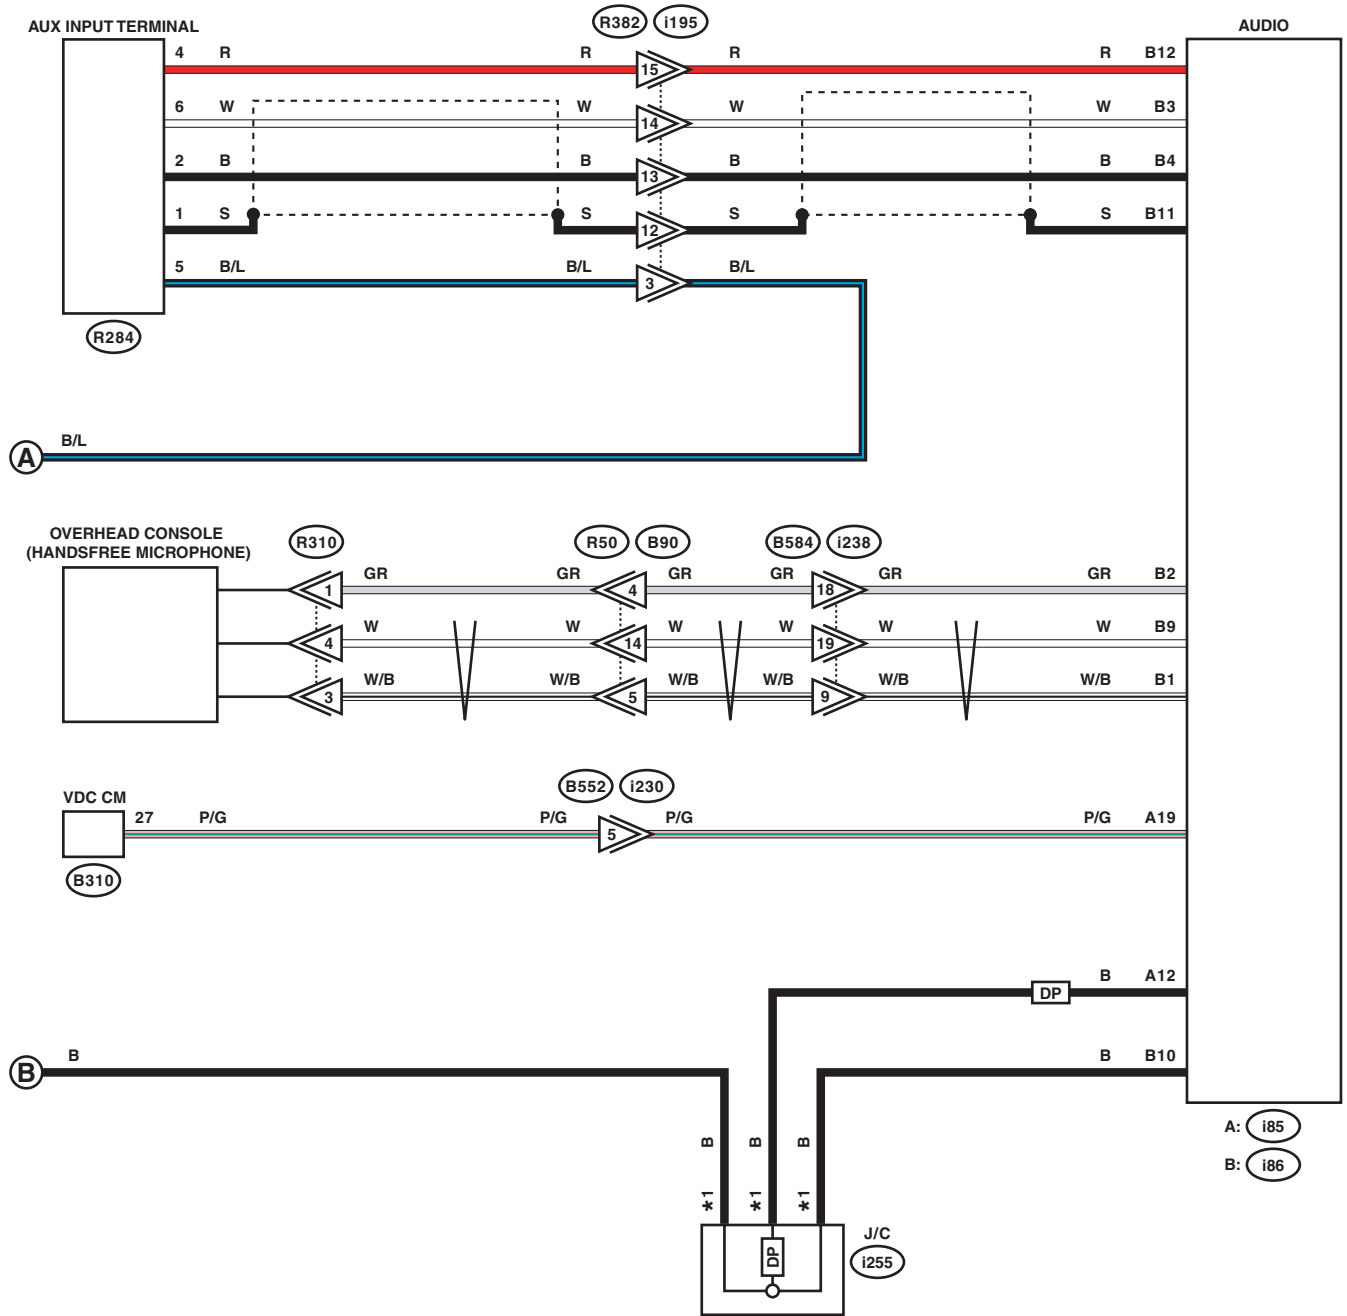

*1 : TERMINAL No. OPTIONAL ARRANGEMENT

*2 : SHIELD CONNECTOR

WI-40668

Audio System

2b

2b

WI-40669

Audio System

WIRING SYSTEM

2c

2c

DP : WITH DISPLAY

*1 : TERMINAL No. OPTIONAL ARRANGEMENT

WI-40670

2d

2d