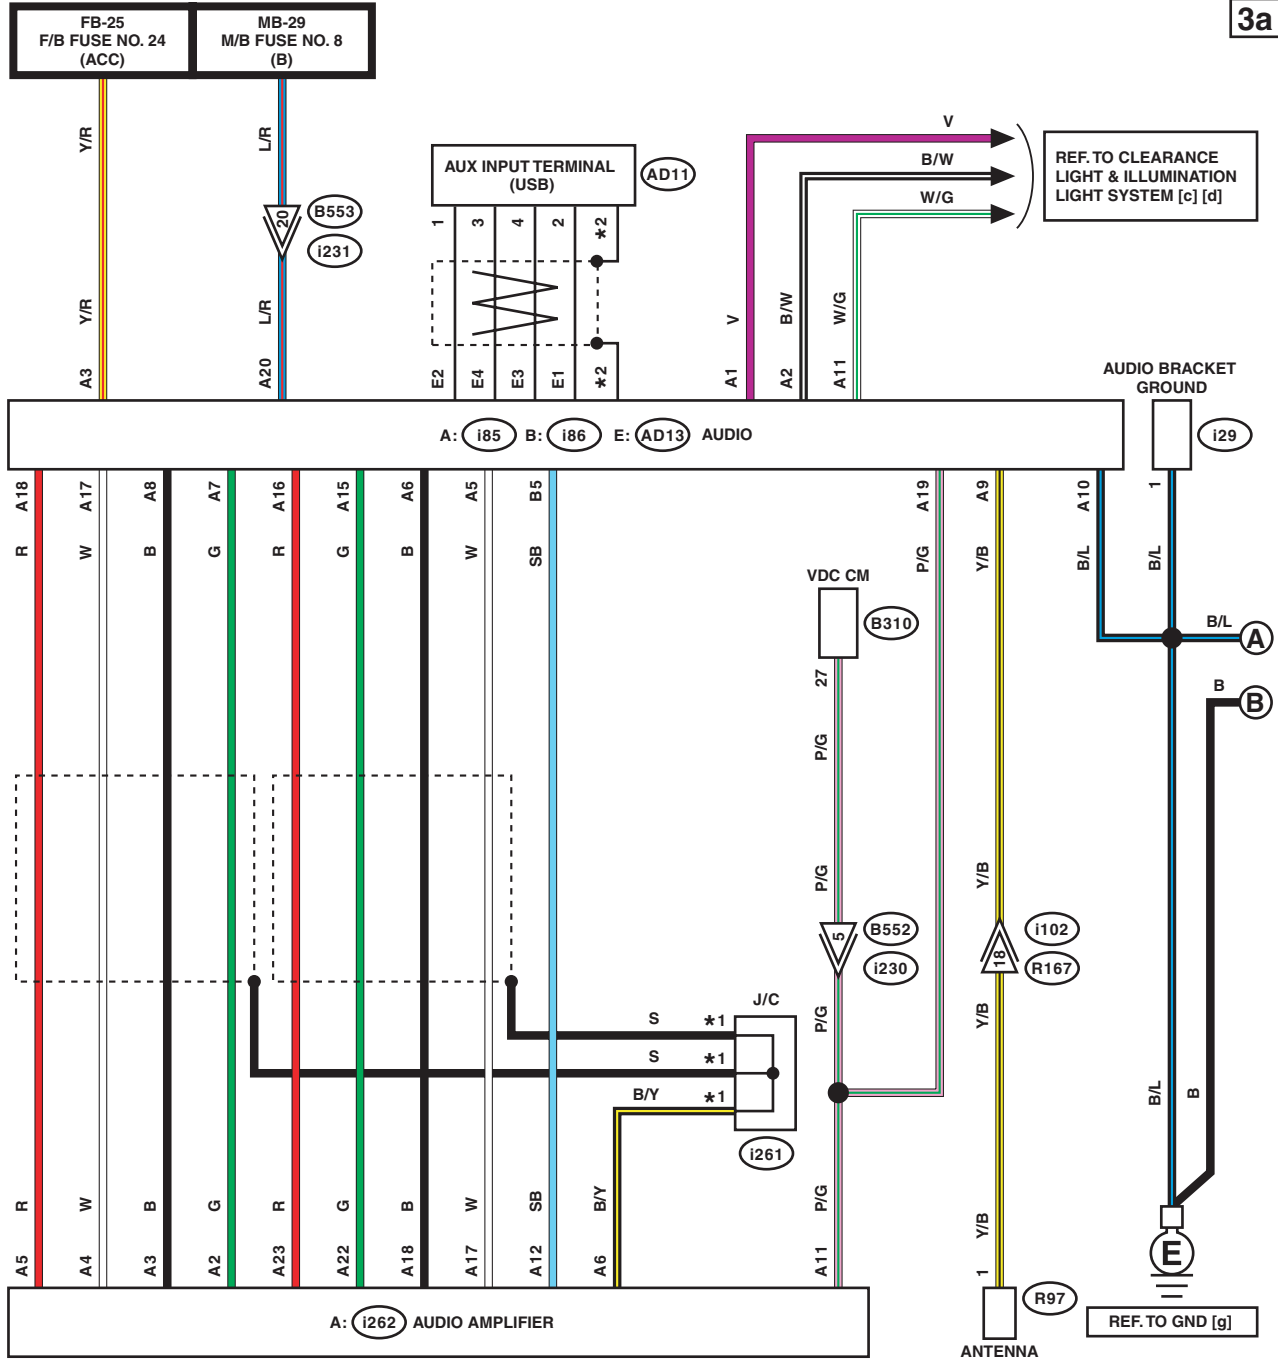

WIRING SYSTEM

2c

2c

DP : WITH DISPLAY

*1 : TERMINAL No. OPTIONAL ARRANGEMENT

WI-40670

2d

2d

LIST OF CONNECTORS

Audio System

WIRING SYSTEM

3. PREMIUM MODEL

3a

3a

- *1 : TERMINAL No. OPTIONAL ARRANGEMENT
- *2 : SHIELD CONNECTOR

WI-40672

Audio System

3b

3b

WI-40673

Audio System

WIRING SYSTEM

3c

3c

3e

A: i85
B: i86

OE : WITHOUT EyeSight
ES : WITH EyeSight

*1 : TERMINAL No. OPTIONAL ARRANGEMENT

WI-40676

LIST OF CONNECTORS

OE : WITHOUT EyeSight

ES : WITH EyeSight