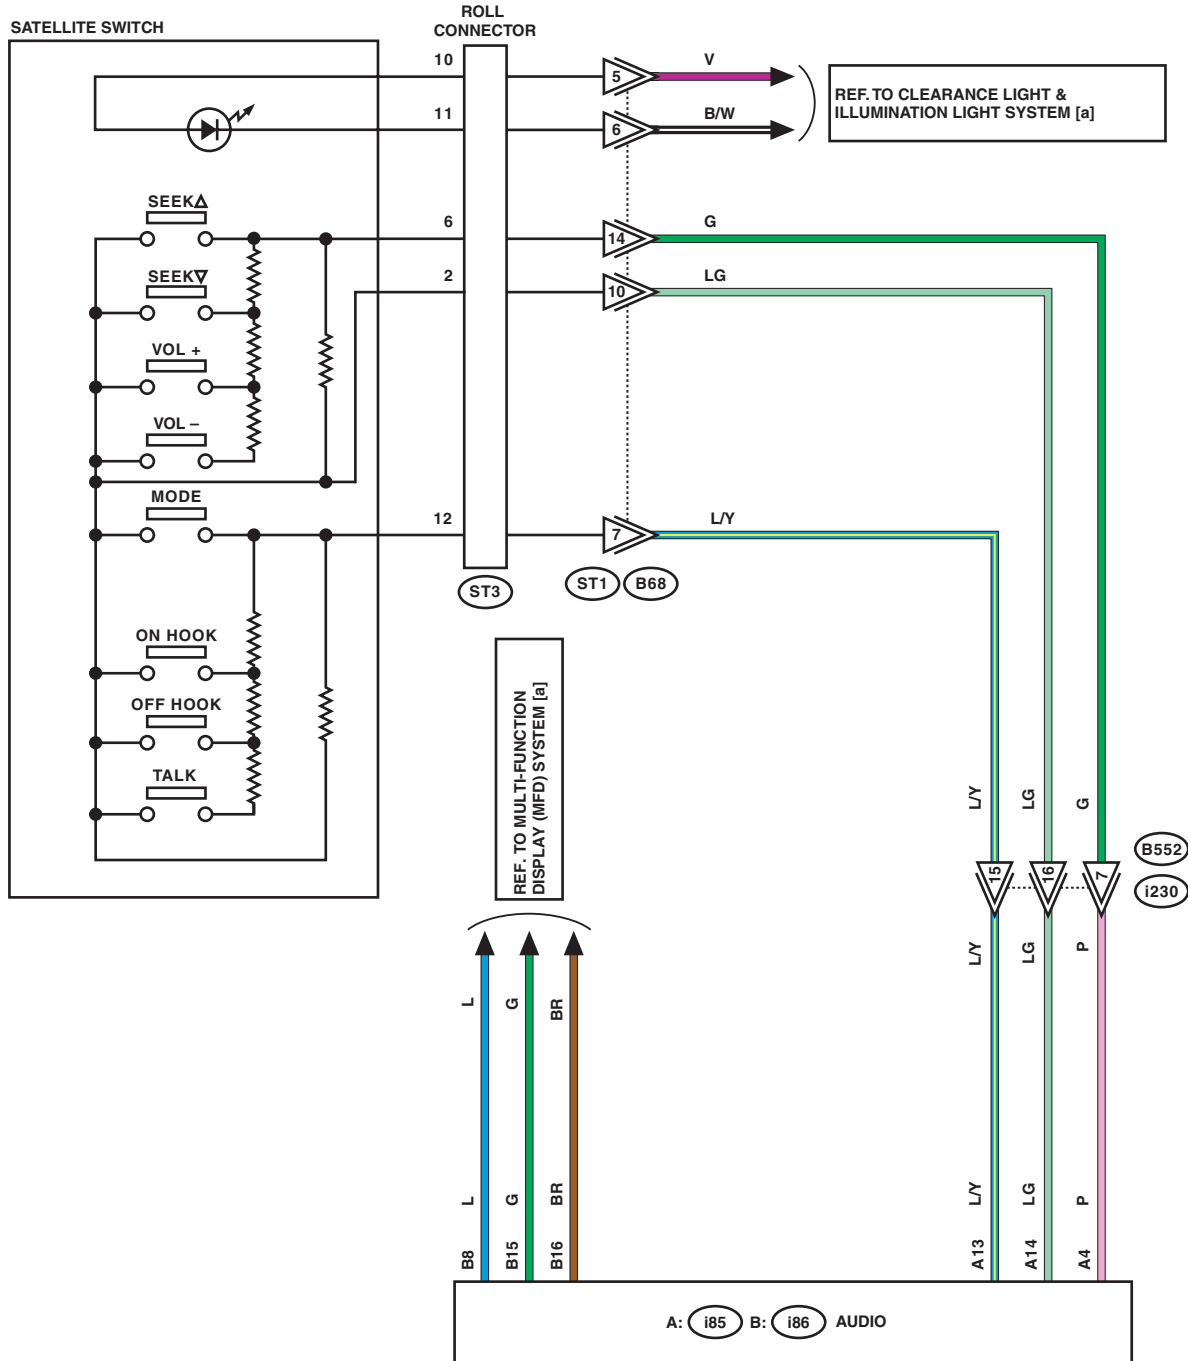

*1 : TERMINAL No. OPTIONAL ARRANGEMENT

*2 : SHIELD CONNECTOR

WI-40668

Audio System

2b

2b

WI-40669

Audio System

WIRING SYSTEM

2c

2c

DP : WITH DISPLAY

*1 : TERMINAL No. OPTIONAL ARRANGEMENT

WI-40670

2d

2d