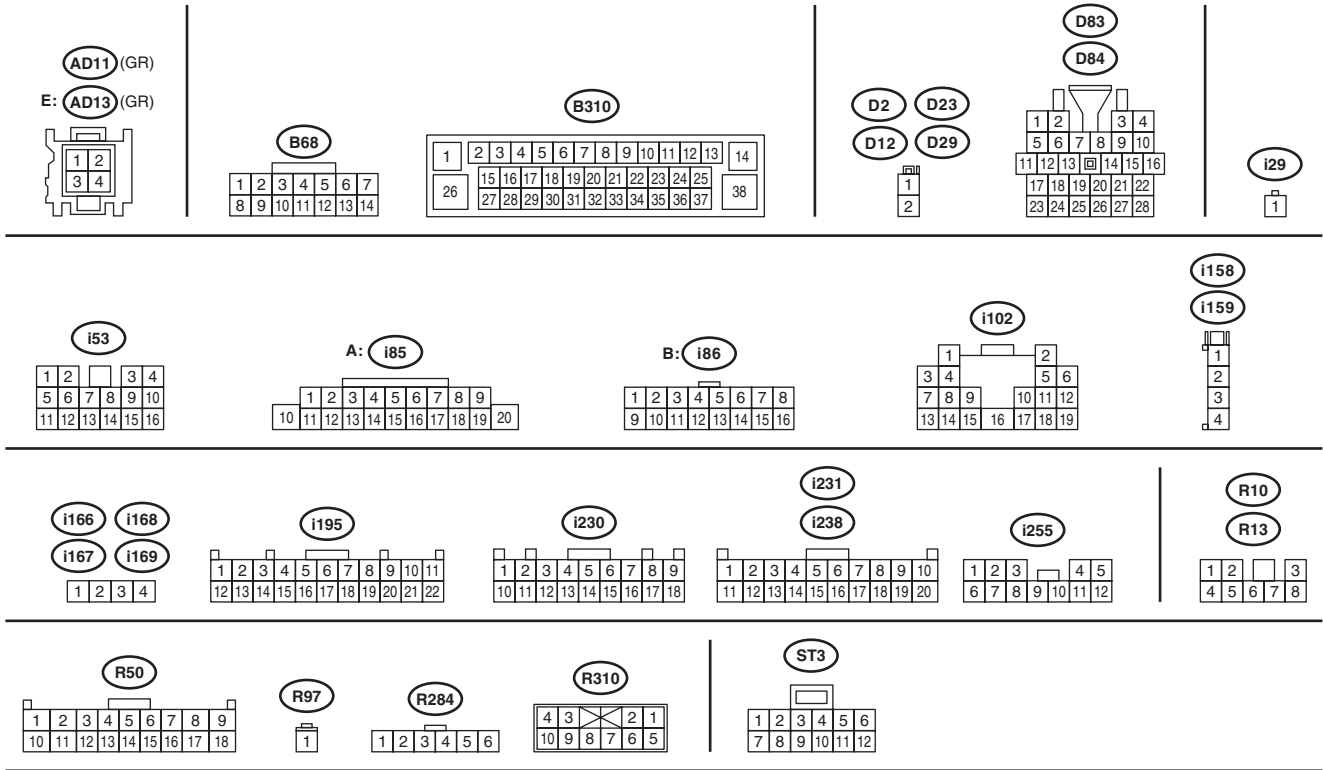

WIRING SYSTEM

2c

2c

DP : WITH DISPLAY

*1 : TERMINAL No. OPTIONAL ARRANGEMENT

WI-40670

2d

2d

LIST OF CONNECTORS

Audio System

WIRING SYSTEM

3. PREMIUM MODEL

3a

3a

- *1 : TERMINAL No. OPTIONAL ARRANGEMENT
- *2 : SHIELD CONNECTOR

WI-40672