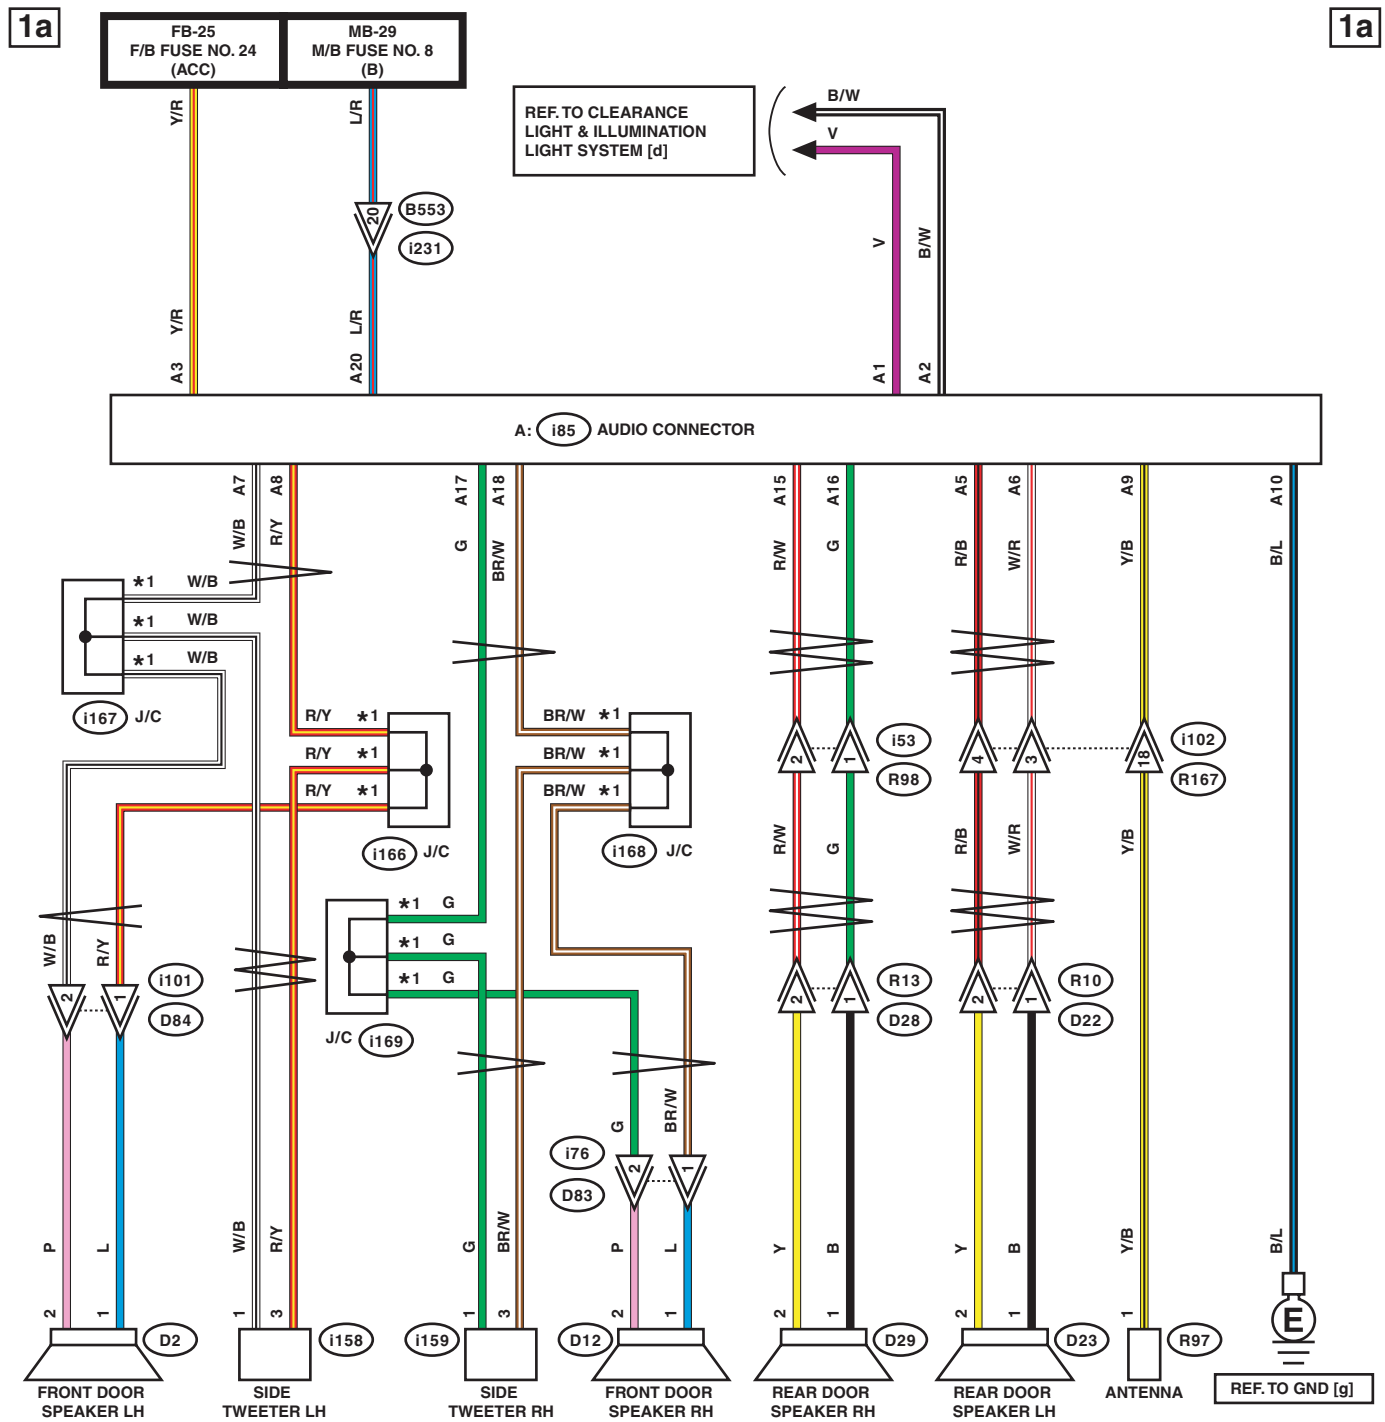

8. Audio System

A: WIRING DIAGRAM

1. WITHOUT AUDIO

*1 : TERMINAL No. OPTIONAL ARRANGEMENT

Audio System

WIRING SYSTEM

1b

1b

WI-40666

1c

1c

LIST OF CONNECTORS

Audio System

WIRING SYSTEM

2. STANDARD MODEL

WT : WITH TWEETER

*1 : TERMINAL No. OPTIONAL ARRANGEMENT

*2 : SHIELD CONNECTOR

WI-40668

Audio System

2b

2b

WI-40669

Audio System

WIRING SYSTEM

2c

2c

DP : WITH DISPLAY

*1 : TERMINAL No. OPTIONAL ARRANGEMENT

WI-40670

2d

2d