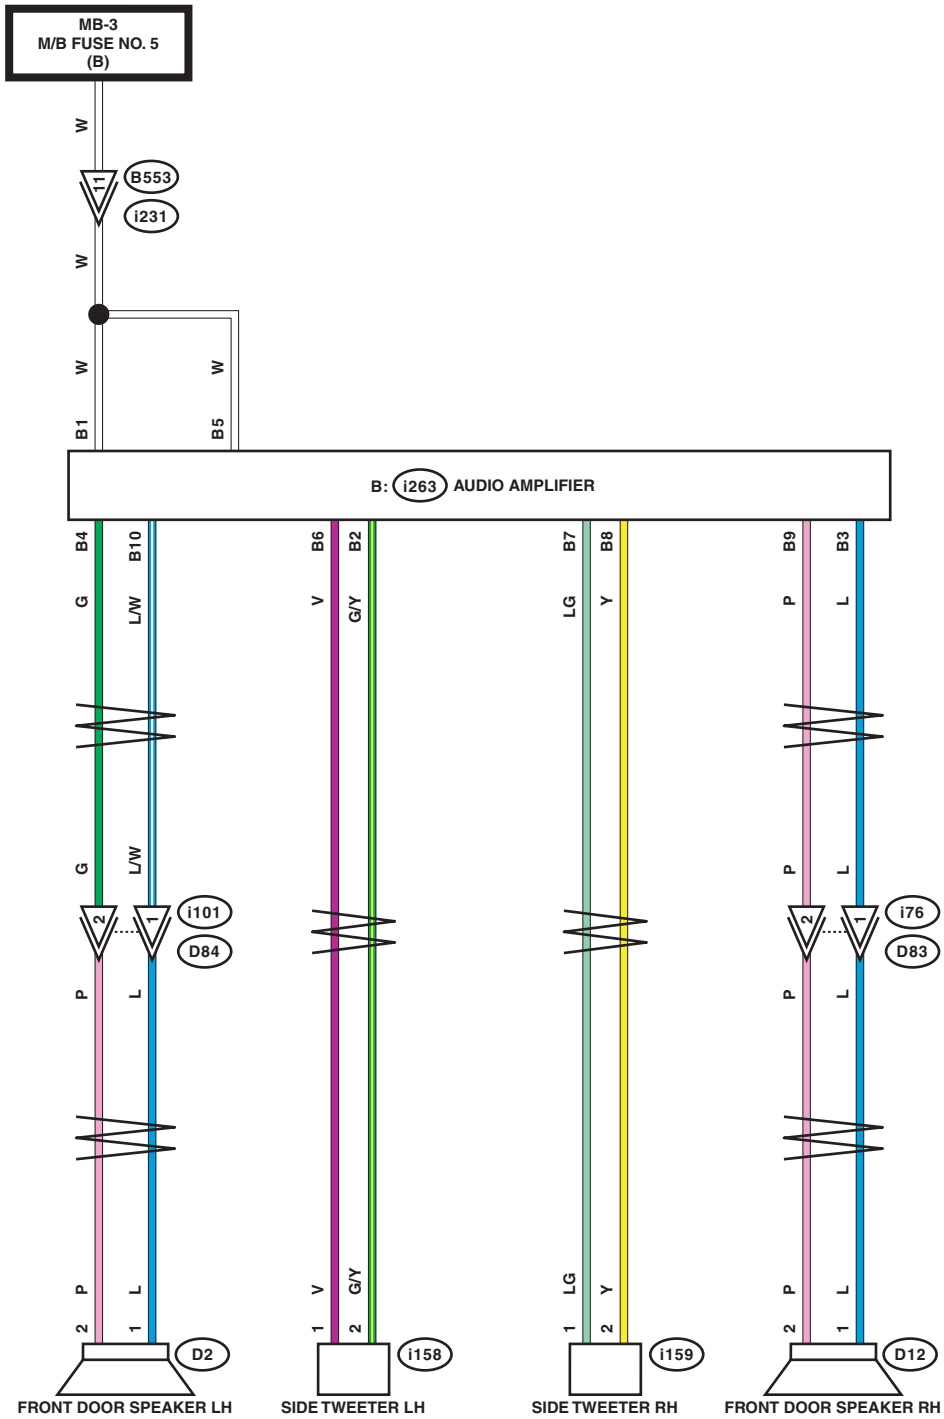

WIRING SYSTEM

2c

2c

DP : WITH DISPLAY

*1 : TERMINAL No. OPTIONAL ARRANGEMENT

WI-40670

2d

2d

LIST OF CONNECTORS

Audio System

WIRING SYSTEM

3. PREMIUM MODEL

3a

3a

- *1 : TERMINAL No. OPTIONAL ARRANGEMENT
- *2 : SHIELD CONNECTOR

WI-40672

Audio System

3b

3b

WI-40673

Audio System

WIRING SYSTEM

3c

3c

3e

A: i85
B: i86

OE : WITHOUT EyeSight
ES : WITH EyeSight

*1 : TERMINAL No. OPTIONAL ARRANGEMENT

WI-40676

LIST OF CONNECTORS

OE : WITHOUT EyeSight

ES : WITH EyeSight