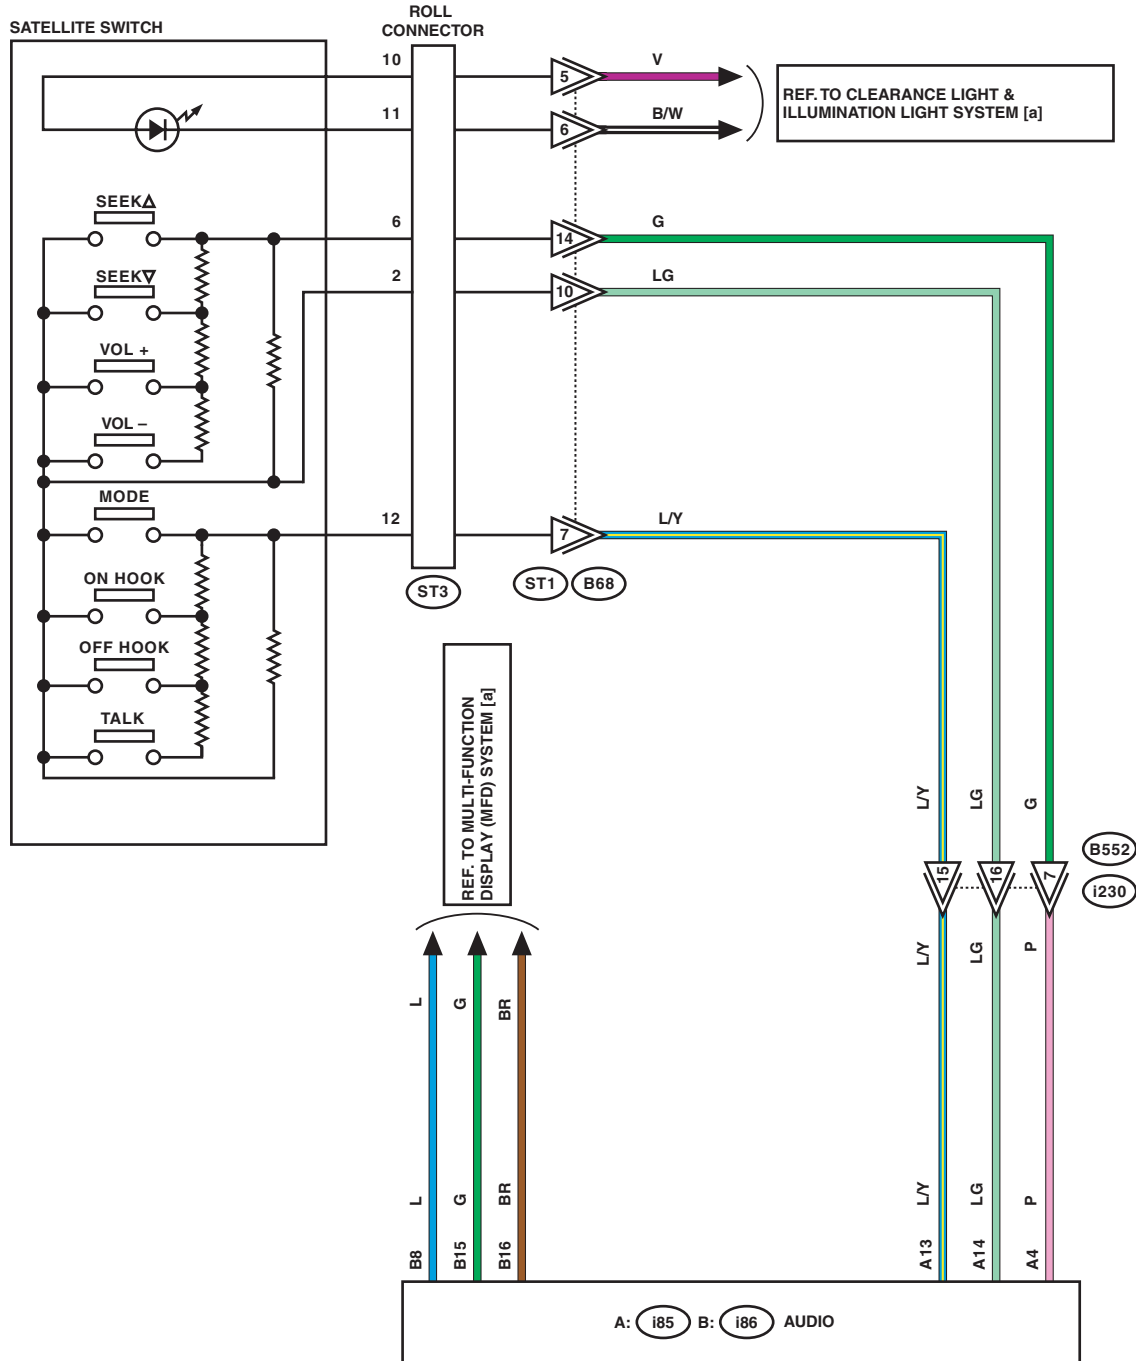

Audio System

3d

3d

WI-40675