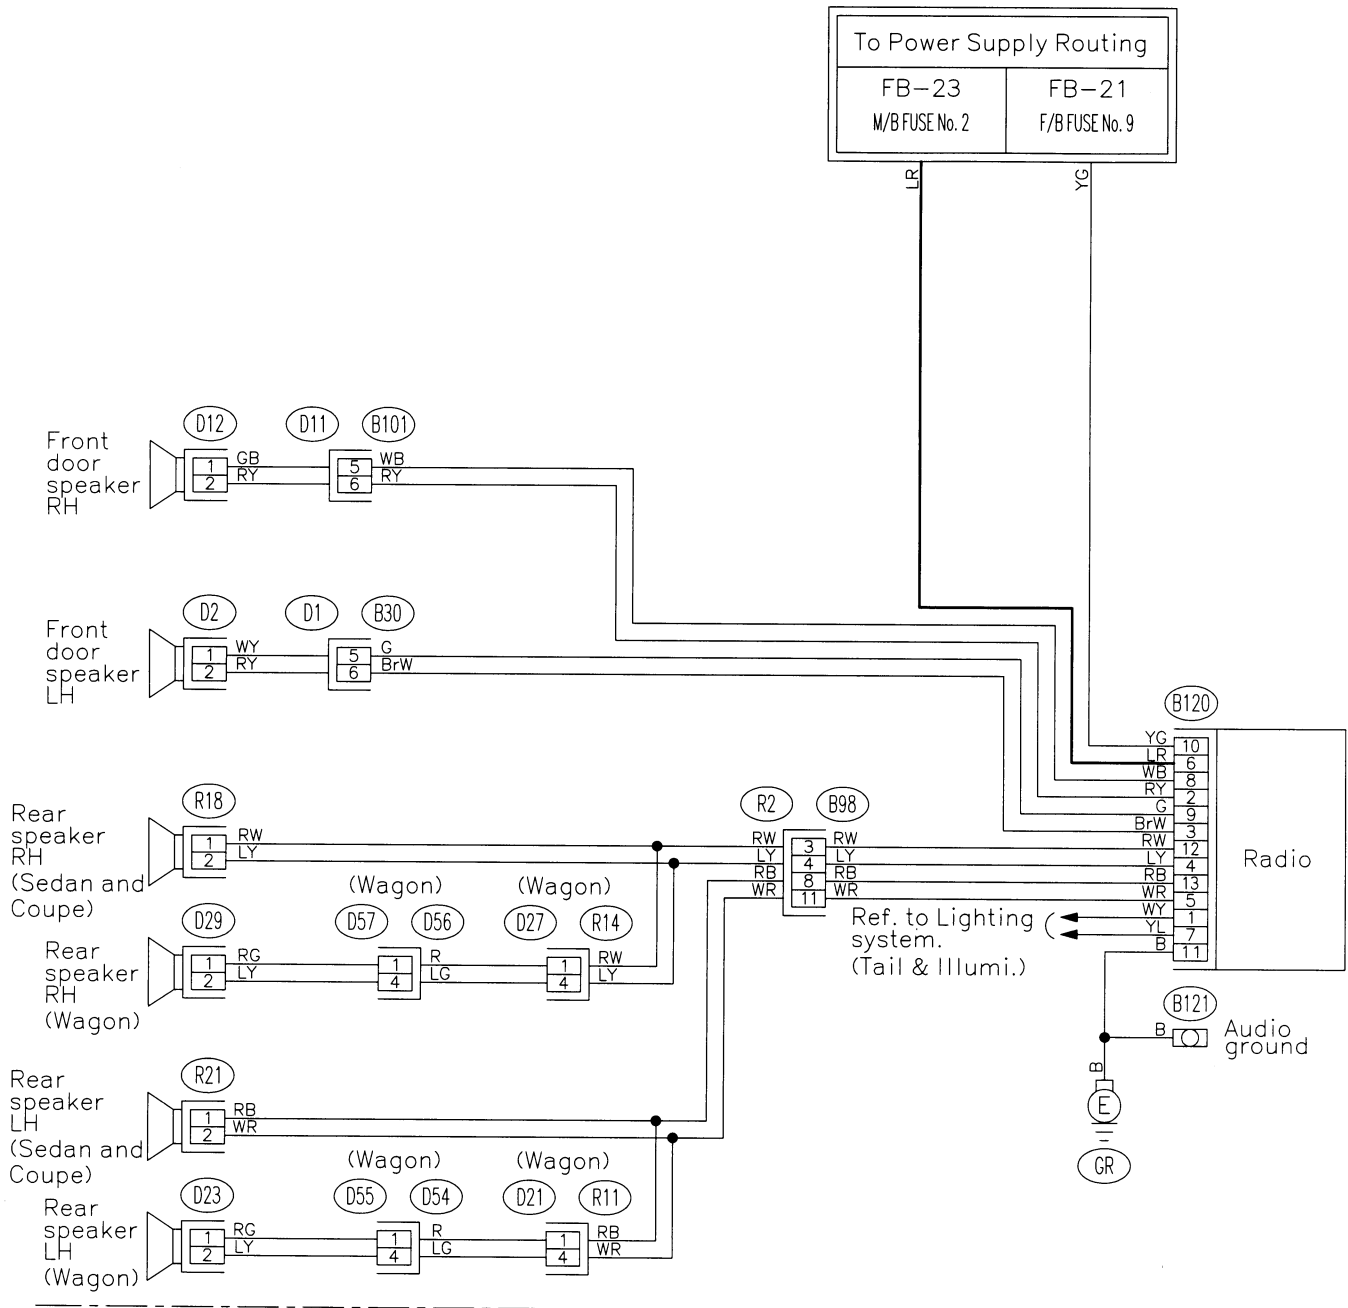

AUDIO SYSTEM

Wiring System

10. Audio System S903486

A: SCHEMATIC S903486A21

GU76-06