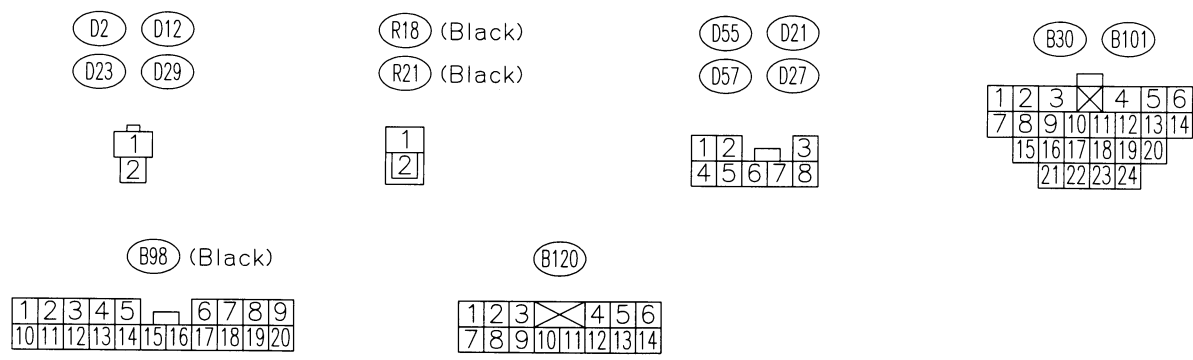

AUDIO SYSTEM

Wiring System

10. Audio System S903486

A: SCHEMATIC S903486A21

GU76-06