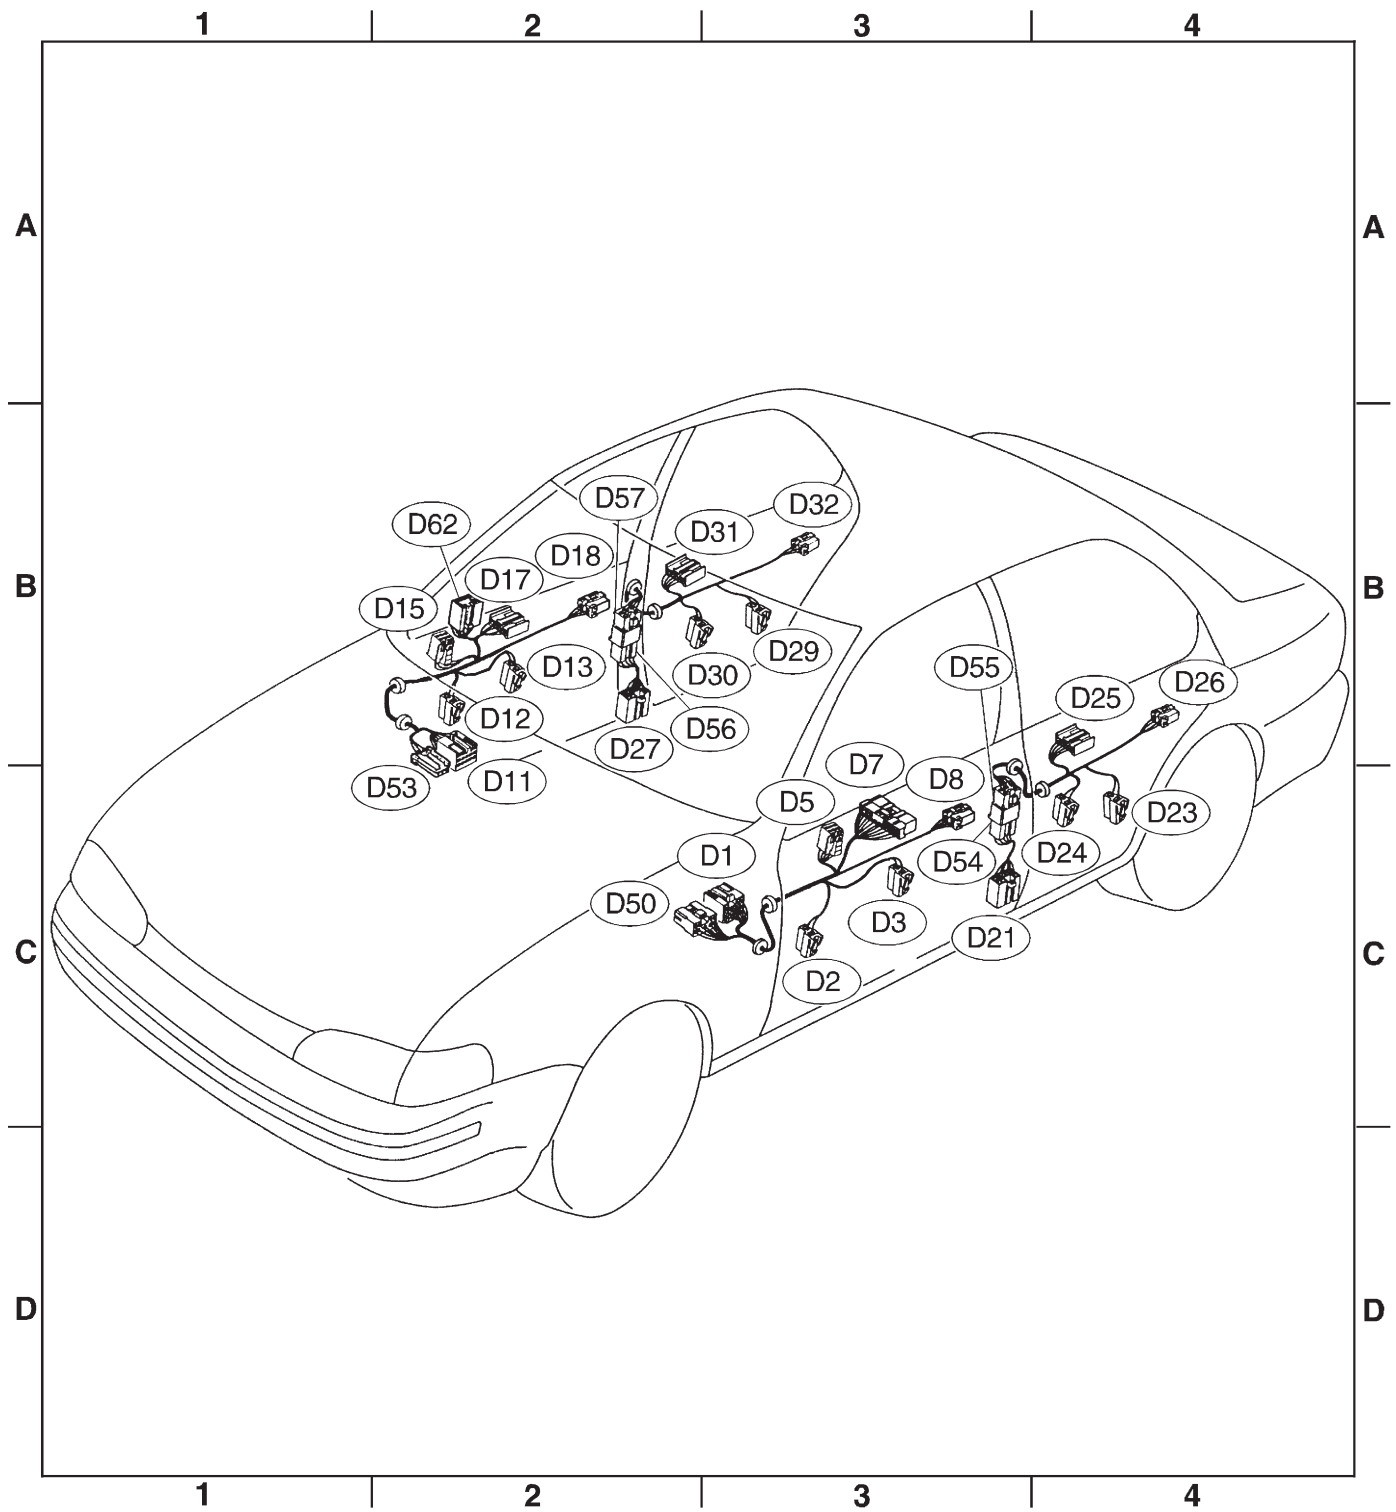

46. Door Cord S903432**A: LOCATION** S903432A13

Connector				Connecting to	
No.	Pole	Color	Area	No.	Name
D1	13	★	C-3	B30	Bulkhead wiring harness
D2	2	★	C-3		Front speaker LH
D3	2	Green	C-3		Front power window motor LH
D5	6	★	C-3		Remote control rearview mirror LH
D7	16	★	C-3		Power window main switch (Sedan and Wagon model)
	12	★	C-3		Power window main switch (Coupe model)
D8	4	★	C-3		Front door lock actuator LH
D11	13	★	B-2	B101	Bulkhead wiring harness
D12	2	★	B-2		Front speaker RH
D13	2	Green	B-2		Front power window motor RH
D15	6	★	B-2		Remote control rearview mirror RH
D17	5	★	B-2		Front power window sub switch RH
D18	4	★	B-2		Front door lock actuator RH
D21	8	★	C-3	R11	Rear wiring harness
D23	2	★	C-4		Rear door speaker LH
D24	2	Green	C-4		Rear power window motor LH
D25	5	★	B-4		Rear power window sub switch LH
D26	4	★	B-4		Rear door lock actuator LH
D27	8	★	B-2	R14	Rear wiring harness
D29	2	★	B-3		Rear door speaker RH
D30	2	Green	B-3		Rear power window motor RH
D31	5	★	B-2		Rear power window sub switch RH
D32	4	★	B-3		Rear door lock actuator RH
D50	9	★	B-2	B113	Bulkhead wiring harness
D53	3	★	B-2	B124	Bulkhead wiring harness
D54	8	★	C-3	D55	Rear door cord LH
D55	8	★	C-3	D54	Rear door adapter cord LH
D56	8	★	B-2	D57	Rear door cord RH
D57	8	★	B-2	D56	Rear door adapter cord RH
D62	8	★	B-2		Door lock switch RH

★: Non-colored

DOOR CORD

Wiring System

H6M0538A