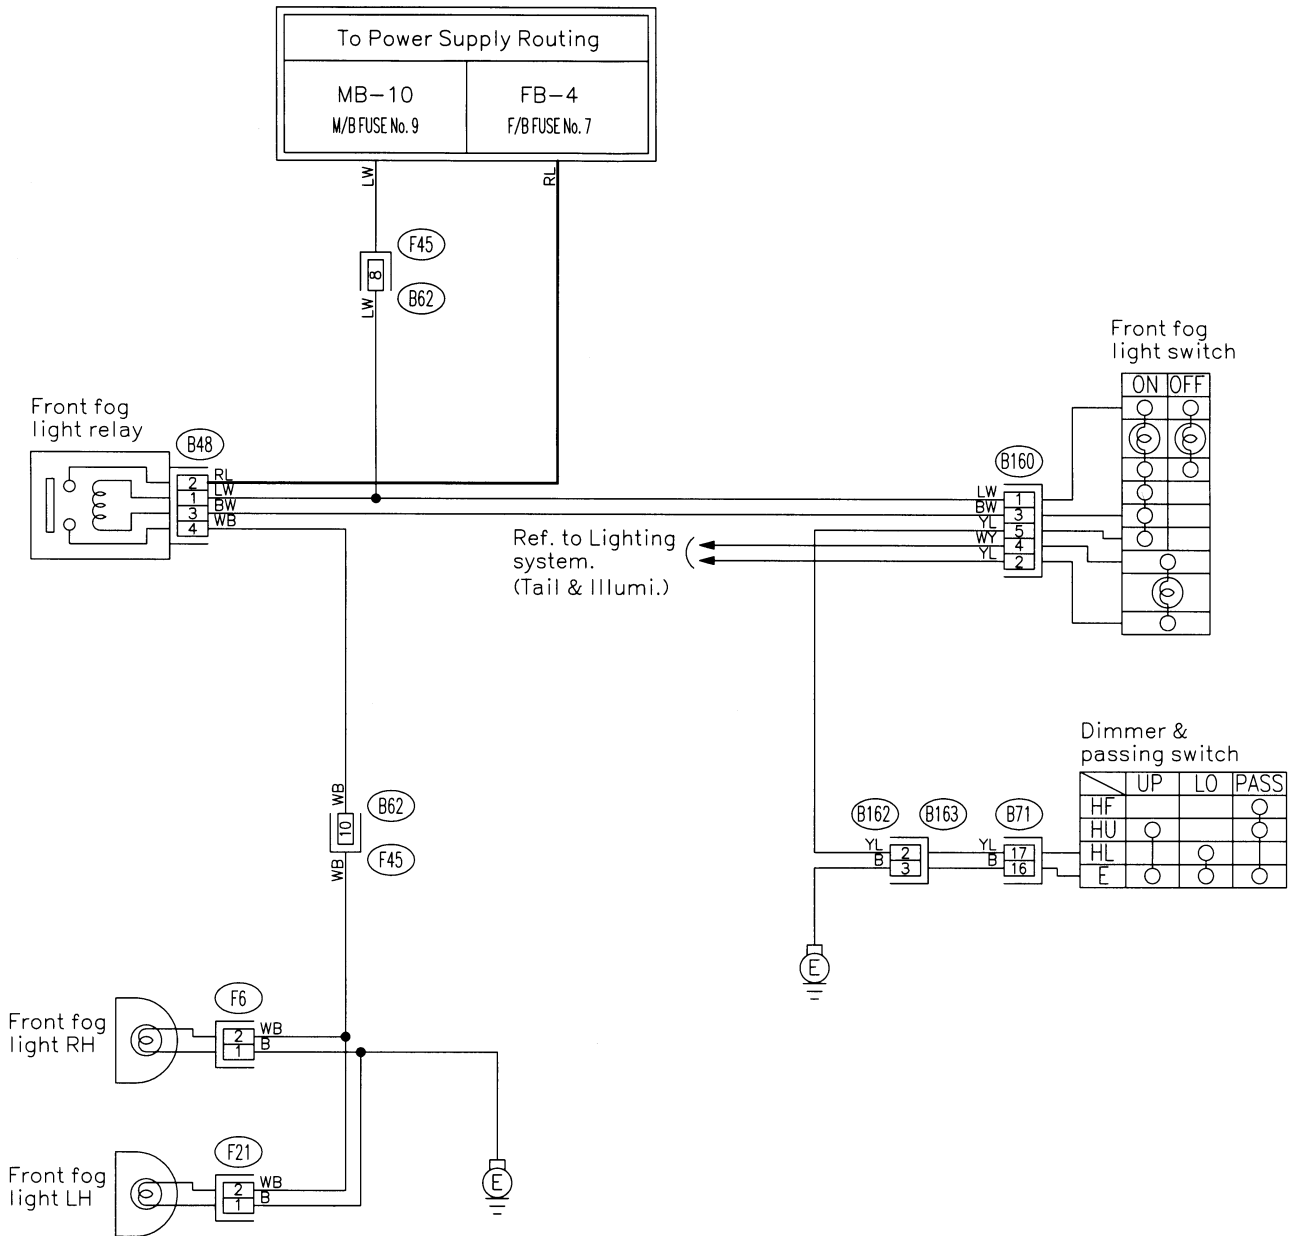

21. Front Fog Light System S903473

A: SCHEMATIC S903473A21

1. WITHOUT DAYTIME RUNNING LIGHT MODEL S903473A2105

(Black) (F6) (F21) (Black)

(B48) (Red)

(B160) (Gray)

(B162)

(B71)

(B62)

FRONT FOG LIGHT SYSTEM

Wiring System

2. WITH DAYTIME RUNNING LIGHT MODEL S903473A2106

GC22-01