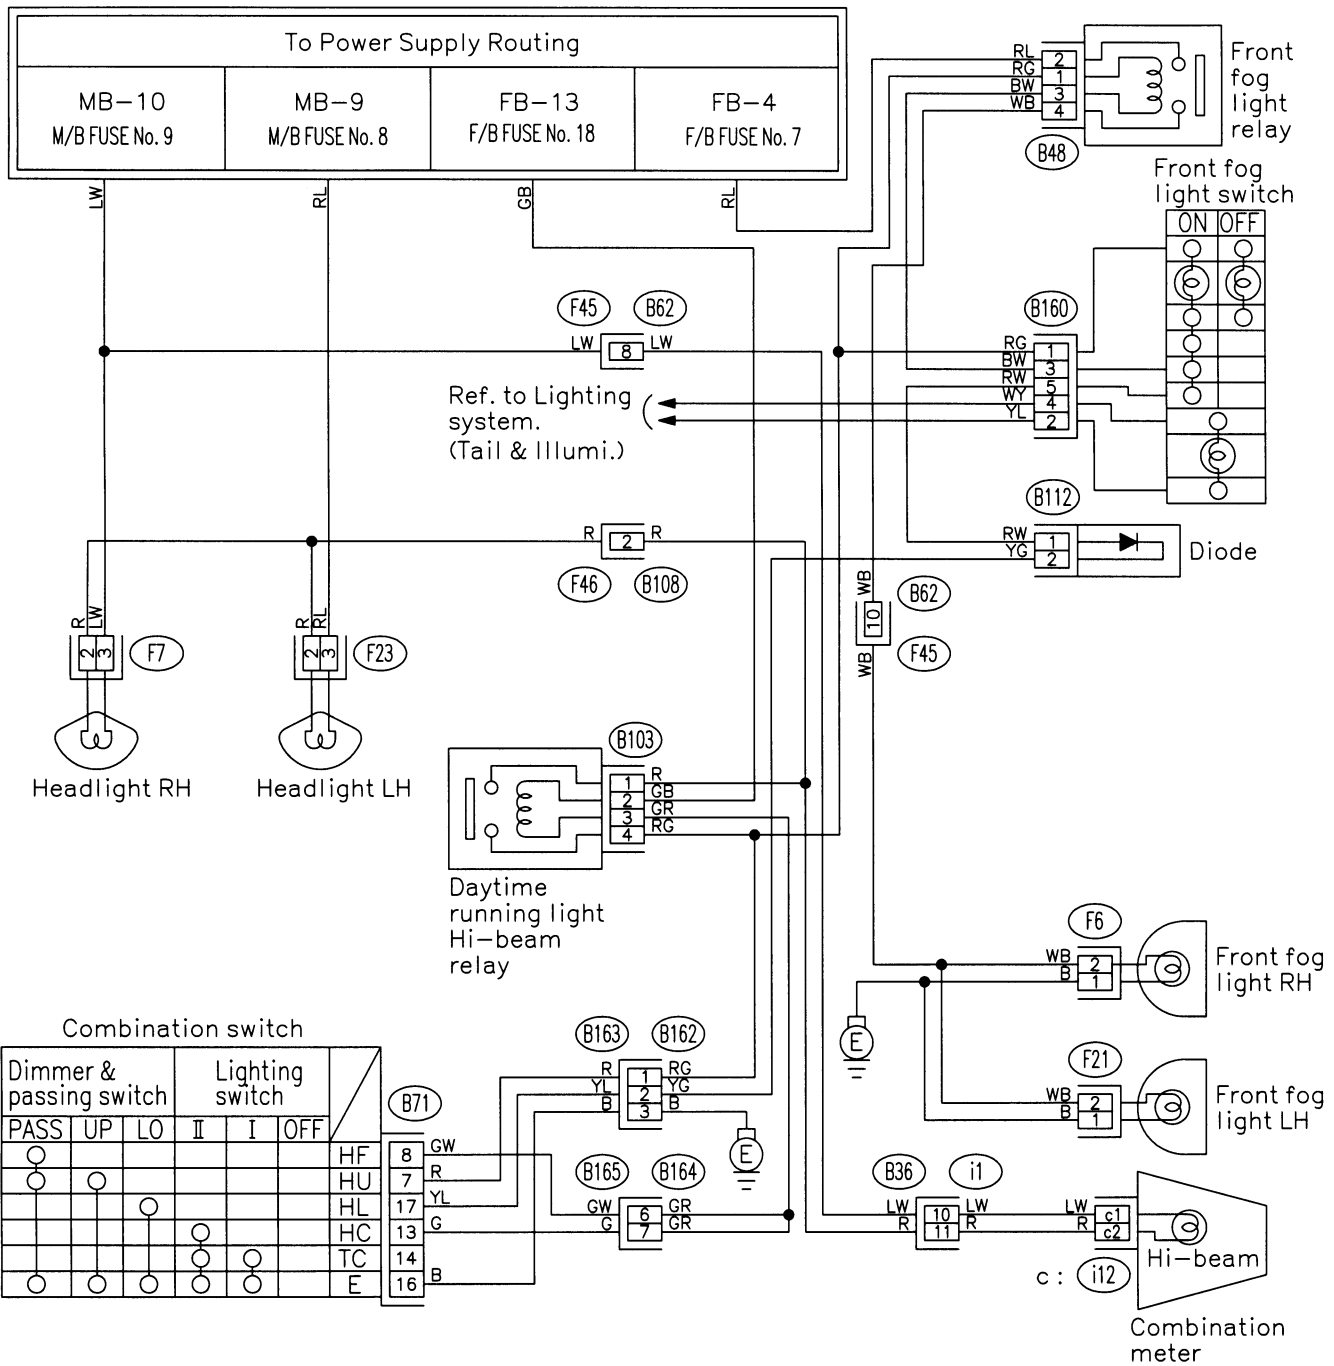

21. Front Fog Light System S903473

A: SCHEMATIC S903473A21

1. WITHOUT DAYTIME RUNNING LIGHT MODEL S903473A2105

(Black) (F6) (F21) (Black)

(B48) (Red)

(B160) (Gray)

(B162)

(B71)

(B62)

FRONT FOG LIGHT SYSTEM

Wiring System

2. WITH DAYTIME RUNNING LIGHT MODEL S903473A2106

GC22-01