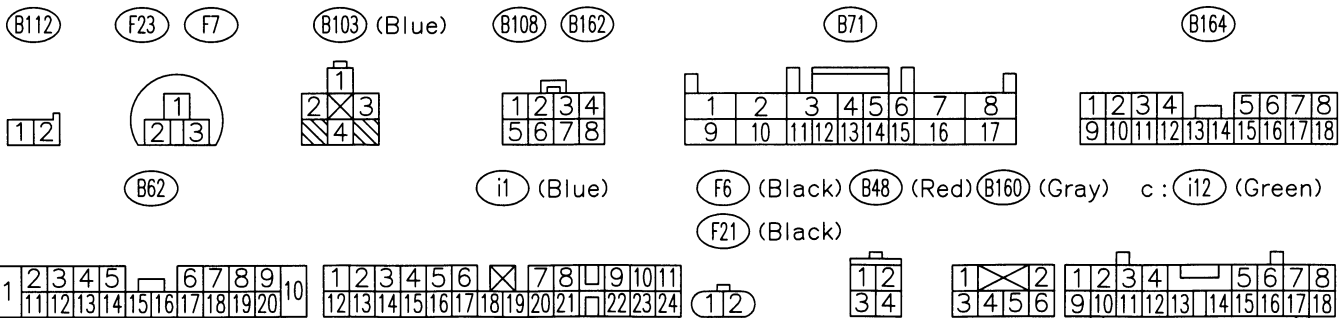

FRONT FOG LIGHT SYSTEM

Wiring System

2. WITH DAYTIME RUNNING LIGHT MODEL S903473A2106

GC22-01