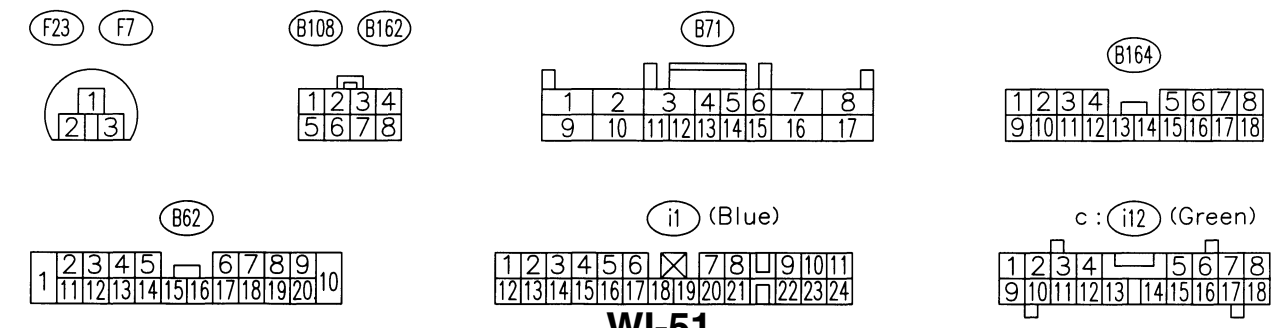

22. Headlight System S903474

A: SCHEMATIC S903474A21

1. WITHOUT DAYTIME RUNNING LIGHT MODEL S903474A2105

WI-51