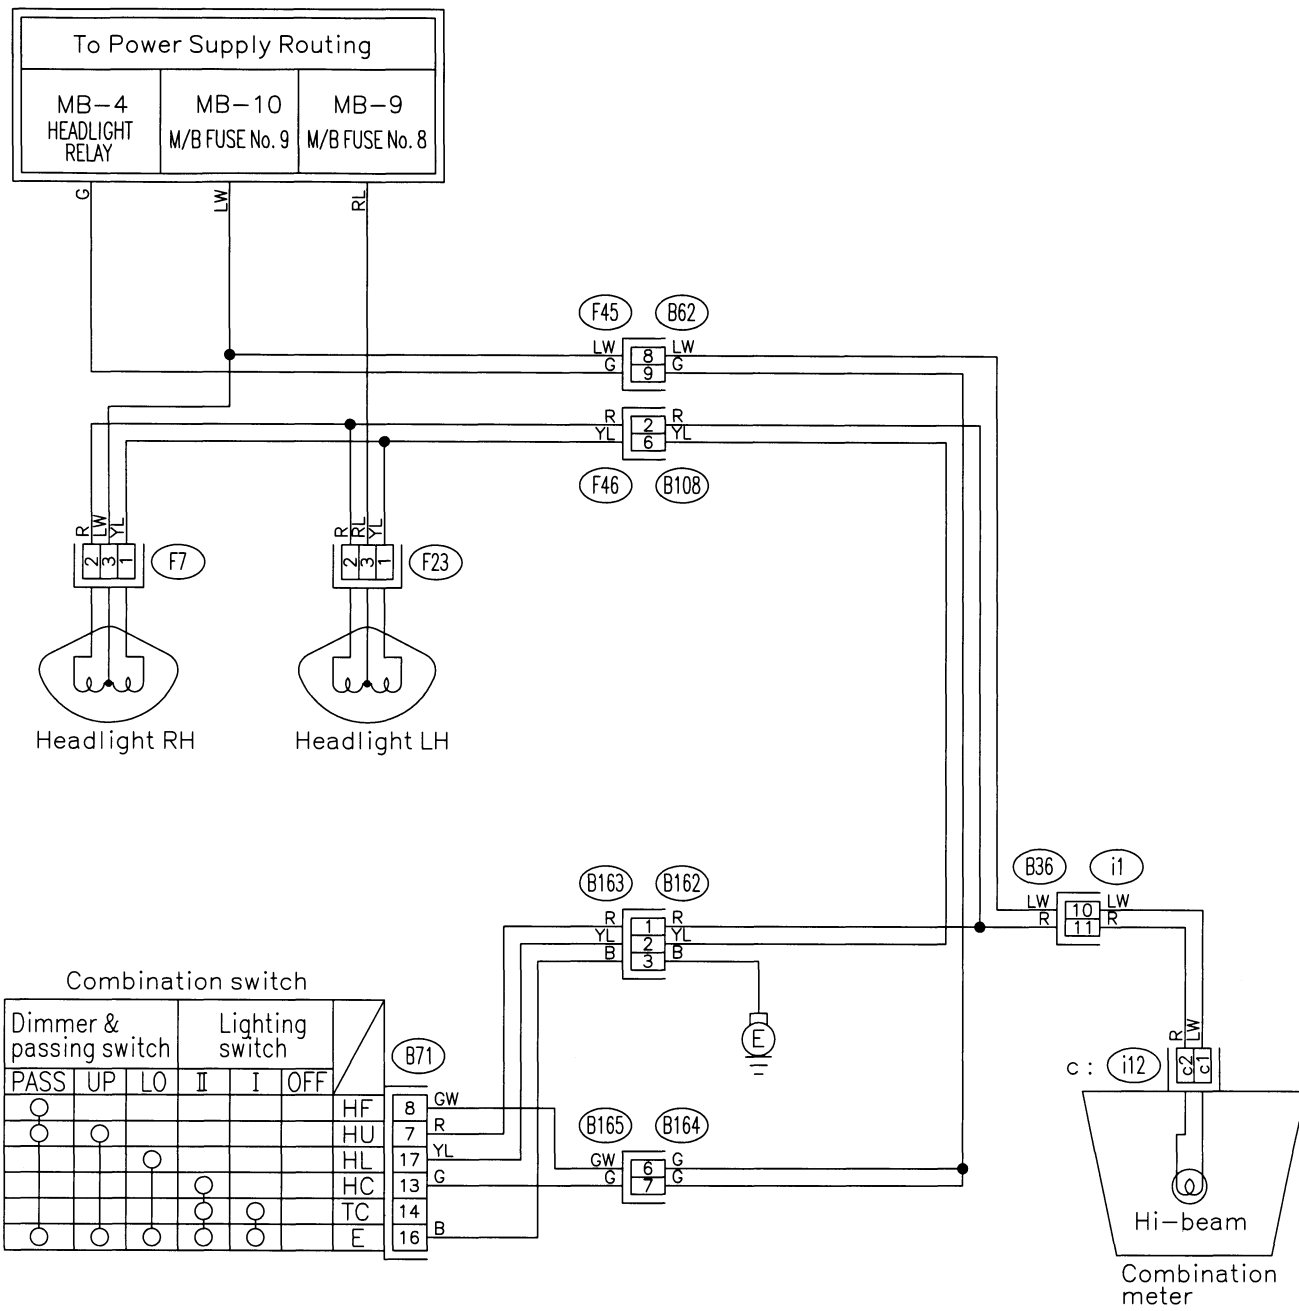

22. Headlight System S903474

A: SCHEMATIC S903474A21

1. WITHOUT DAYTIME RUNNING LIGHT MODEL S903474A2105

WI-51