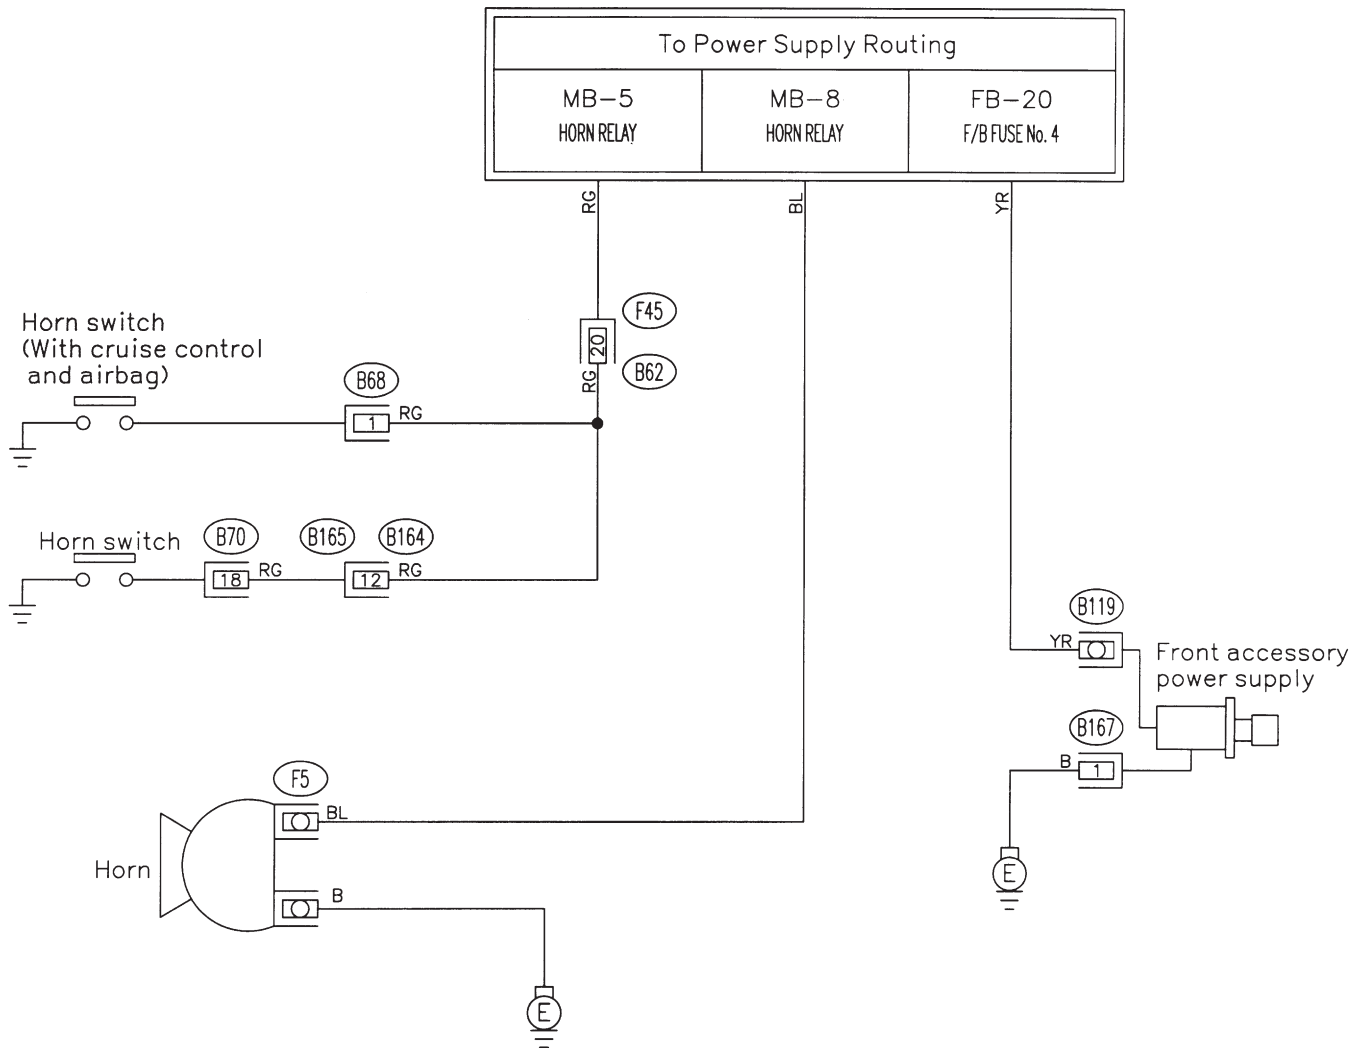

HORN AND FRONT ACCESSORY POWER SUPPLY SYSTEM

Wiring System

17. Horn and Front Accessory Power Supply System S903724

A: SCHEMATIC S903724A21

(B167)

(B68) (Black)

(B70)

(B164)

(B62)

GU74-04