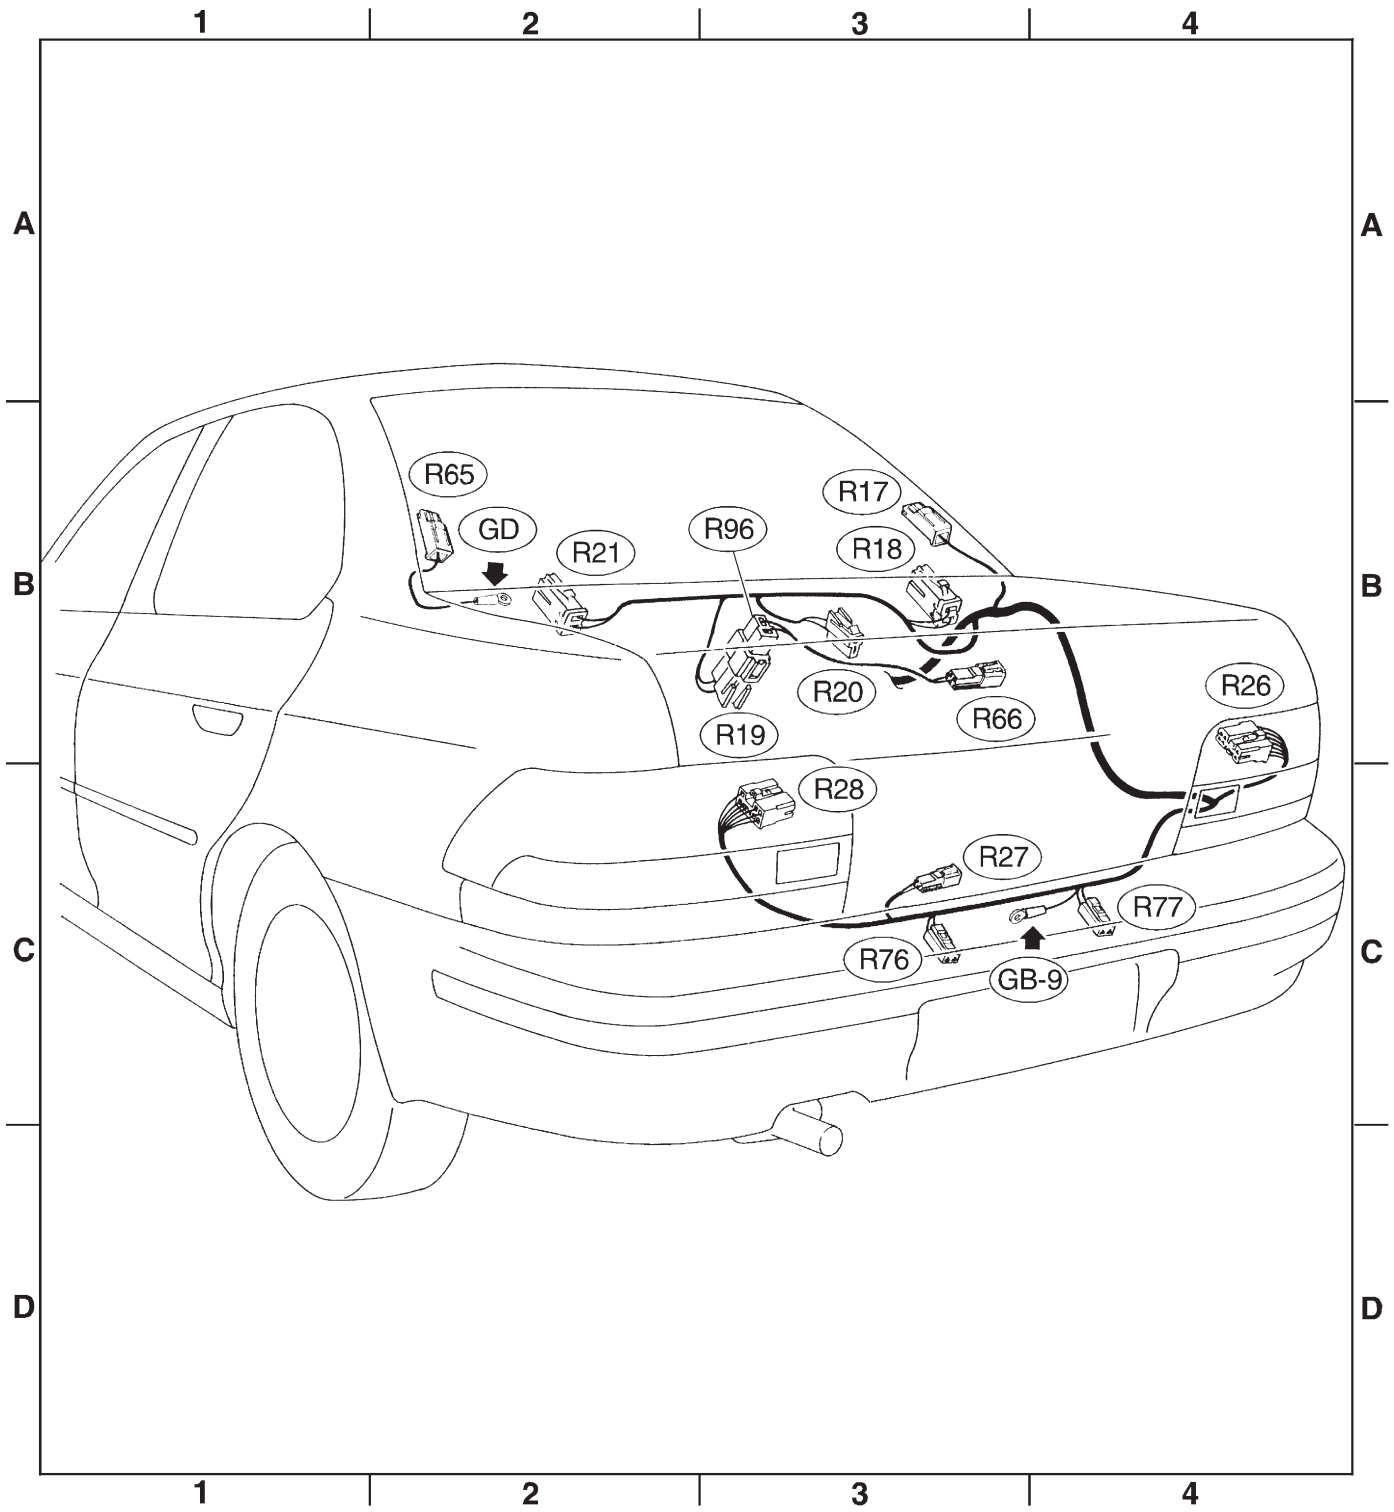

47. Rear End Wiring Harness of Sedan and Coupe S903727

A: LOCATION S903727A13

Connector				Connecting to	
No.	Pole	Color	Area	No.	Name
R17	1	Black	B-3		Rear defogger (Power)
R18	2	Black	B-3		Rear speaker RH
R19	2	★	B-3		High-mount stop light (Sedan)
	2	★	B-3	R96	Trunk lid cord (Coupe-rear spoiler)
R20	2	Black	B-3		Trunk room light
R21	2	Black	B-2		Rear speaker LH
R26	7	★	B-4		Rear combination light RH
R27	2	★	C-3		Trunk room light switch
R28	7	★	C-3		Rear combination light LH
R65	1	Black	B-2		Rear defogger (Ground)
R66	2	Black	B-3		High-mount stop light (Coupe-rear spoiler)
R76	2	★	C-3		License plate light LH
R77	2	★	C-4		License plate light RH
R96	2	Black	B-3	R19	Rear wiring harness

★: Non-colored

REAR END WIRING HARNESS OF SEDAN AND COUPE

Wiring System

H6M0569A