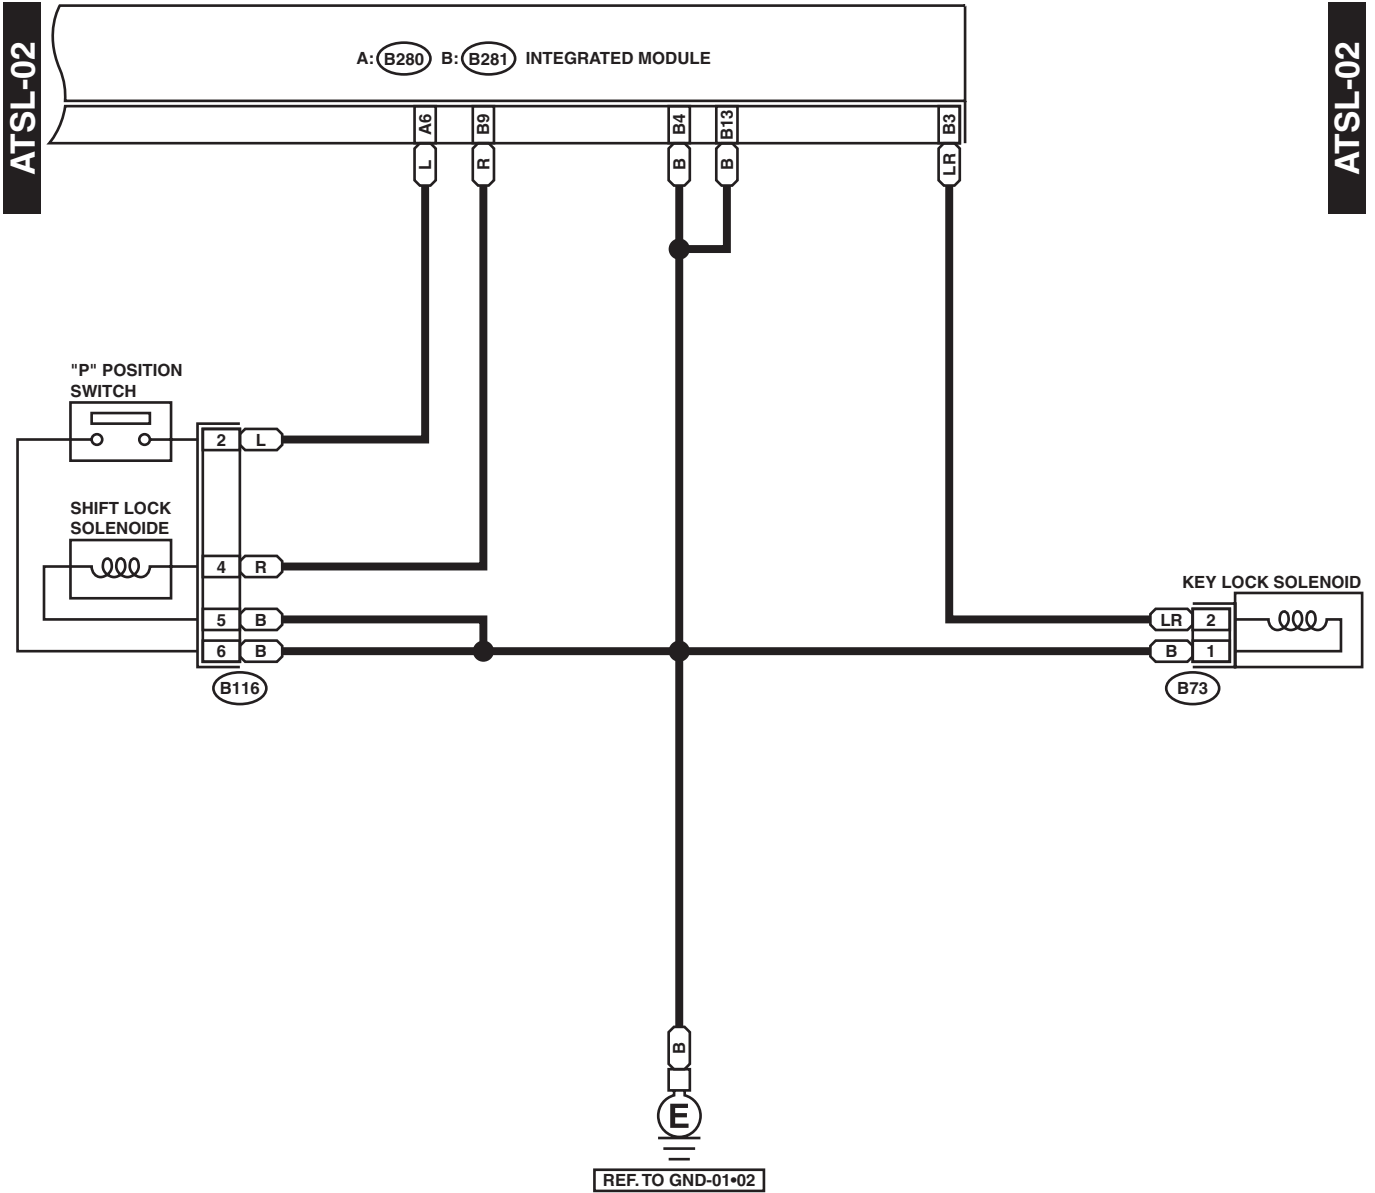

A/T SHIFT LOCK CONTROL SYSTEM

WIRING SYSTEM

10.A/T Shift Lock Control System

A: SCHEMATIC

WI-01118

A/T SHIFT LOCK CONTROL SYSTEM

WIRING SYSTEM

WI-01119