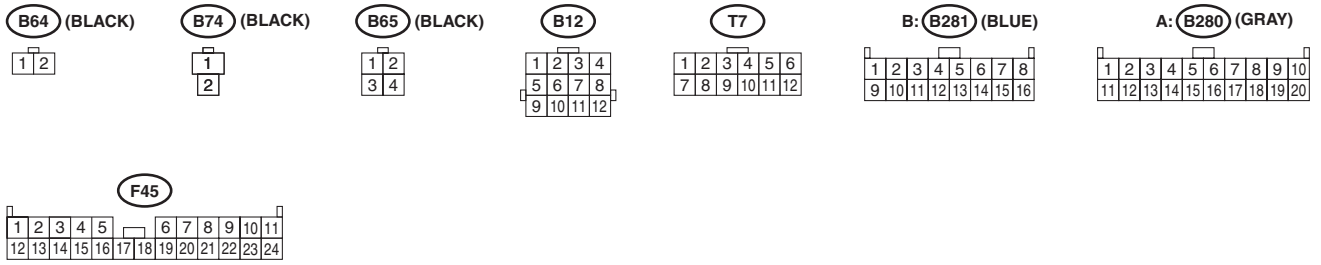

A/T SHIFT LOCK CONTROL SYSTEM

WIRING SYSTEM

10.A/T Shift Lock Control System

A: SCHEMATIC

WI-01118

A/T SHIFT LOCK CONTROL SYSTEM

WIRING SYSTEM

WI-01119