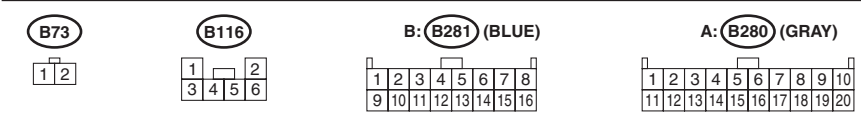

A/T SHIFT LOCK CONTROL SYSTEM

WIRING SYSTEM

10.A/T Shift Lock Control System

A: SCHEMATIC

WI-01118

A/T SHIFT LOCK CONTROL SYSTEM

WIRING SYSTEM

WI-01119