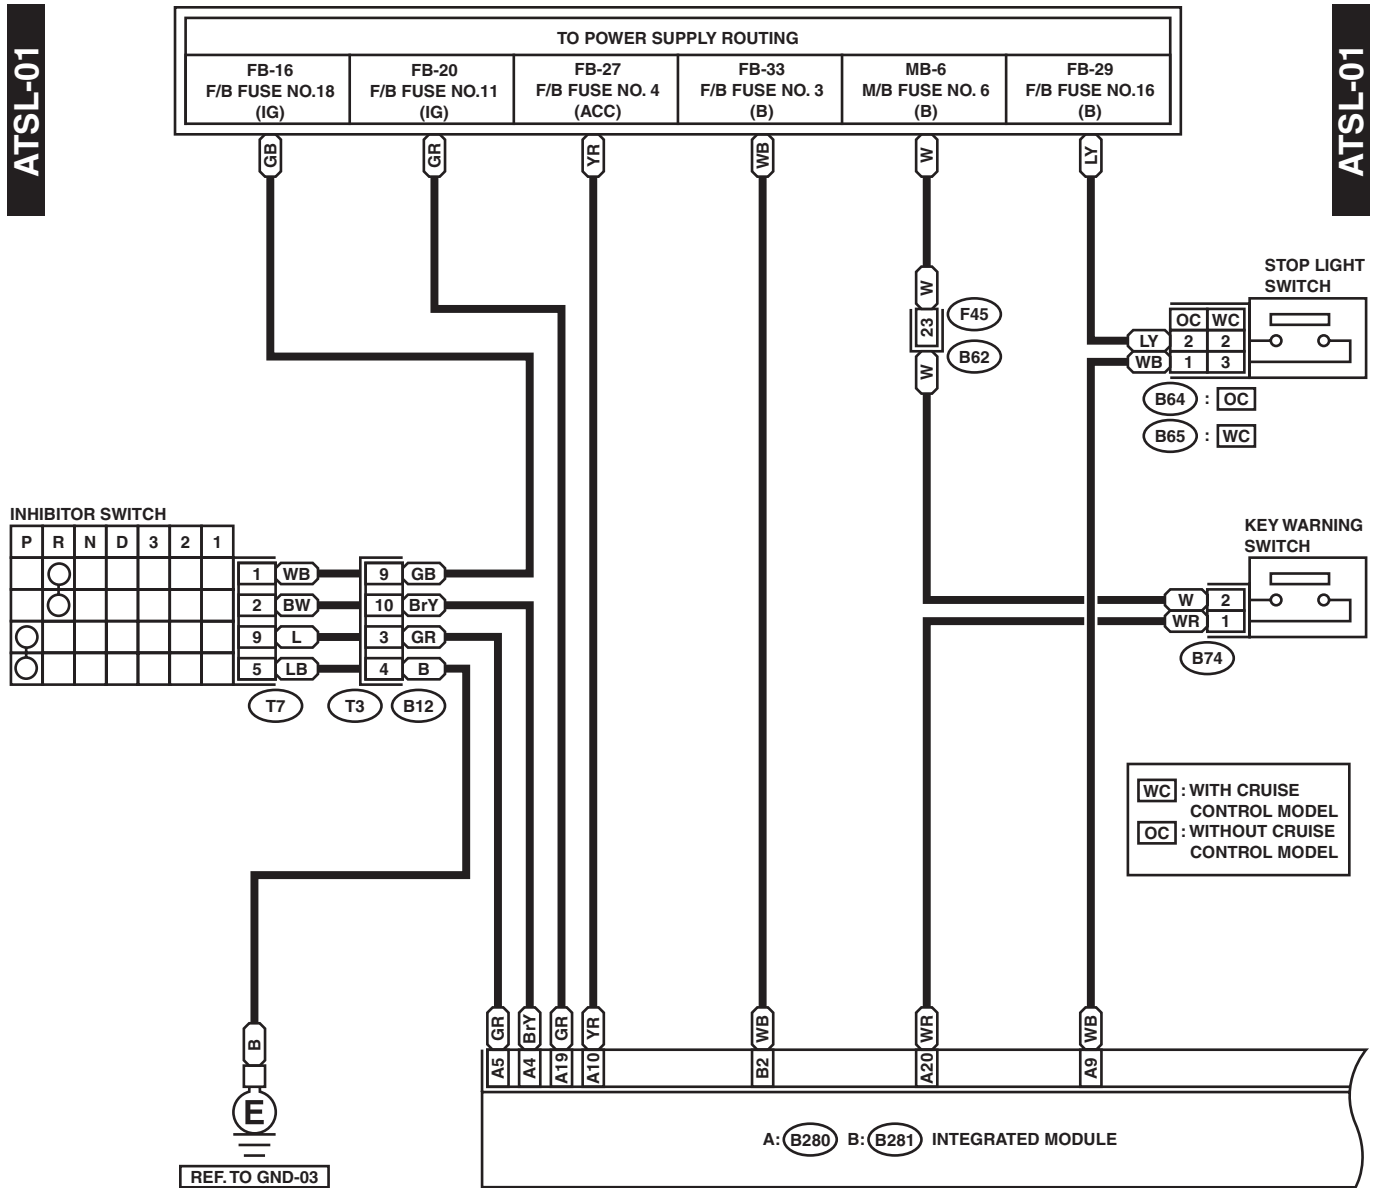

A/T SHIFT LOCK CONTROL SYSTEM

WIRING SYSTEM

10.A/T Shift Lock Control System

A: SCHEMATIC

WI-01118

A/T SHIFT LOCK CONTROL SYSTEM

WIRING SYSTEM

WI-01119