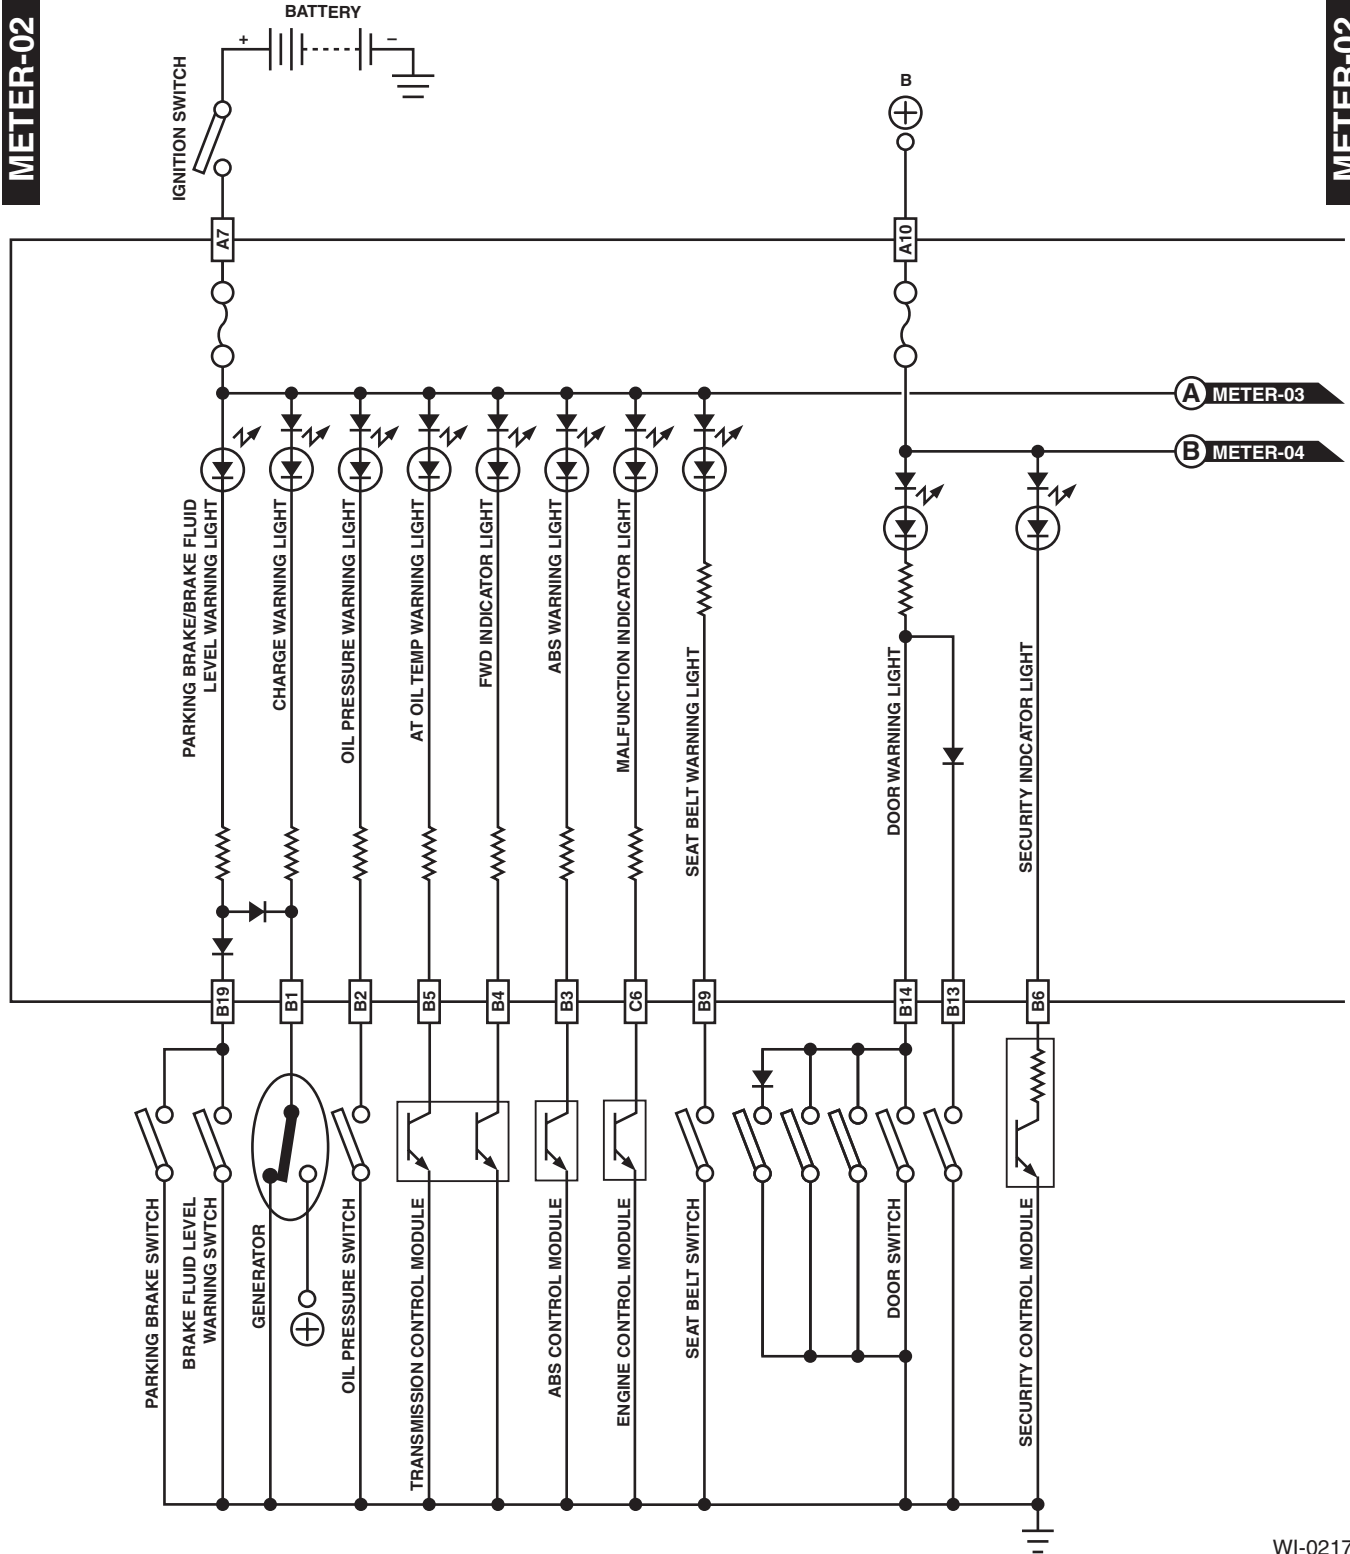

COMBINATION METER

WIRING SYSTEM

14. Combination Meter

A: SCHEMATIC

METER-01

METER-01

WI-02175

COMBINATION METER

WIRING SYSTEM

METER-02

METER-02

WI-02176

COMBINATION METER

WIRING SYSTEM

WI-02177

COMBINATION METER

WIRING SYSTEM

← AT : AT MODEL
 ← MT : MT MODEL

METER-04

METER-04

WI-01121