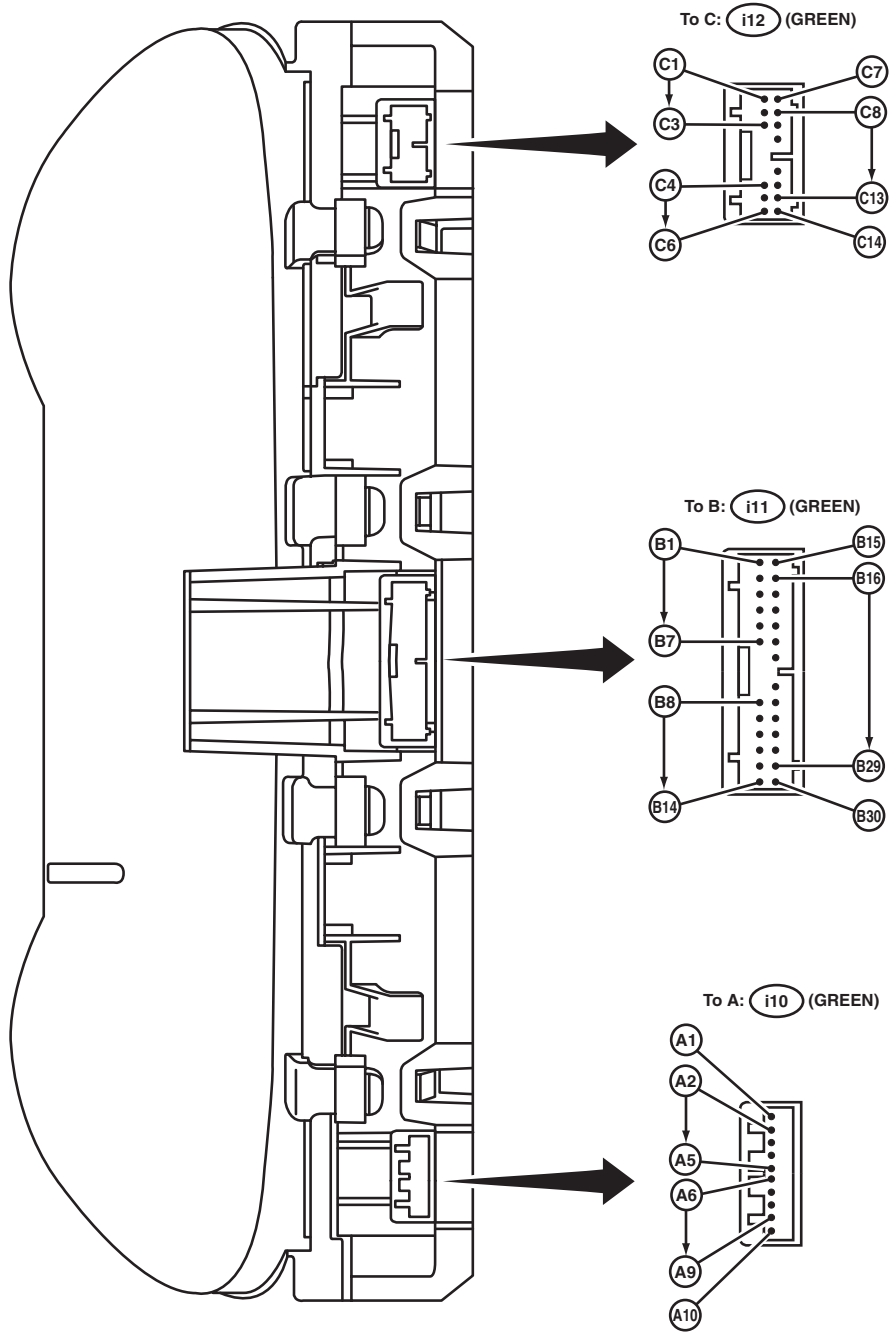

COMBINATION METER

WIRING SYSTEM

14. Combination Meter

A: SCHEMATIC

METER-01

METER-01

WI-02175

COMBINATION METER

WIRING SYSTEM

METER-02

METER-02

WI-02176

COMBINATION METER

WIRING SYSTEM

WI-02177

COMBINATION METER

WIRING SYSTEM

← AT : AT MODEL
 ← MT : MT MODEL

METER-04

METER-04

WI-01121