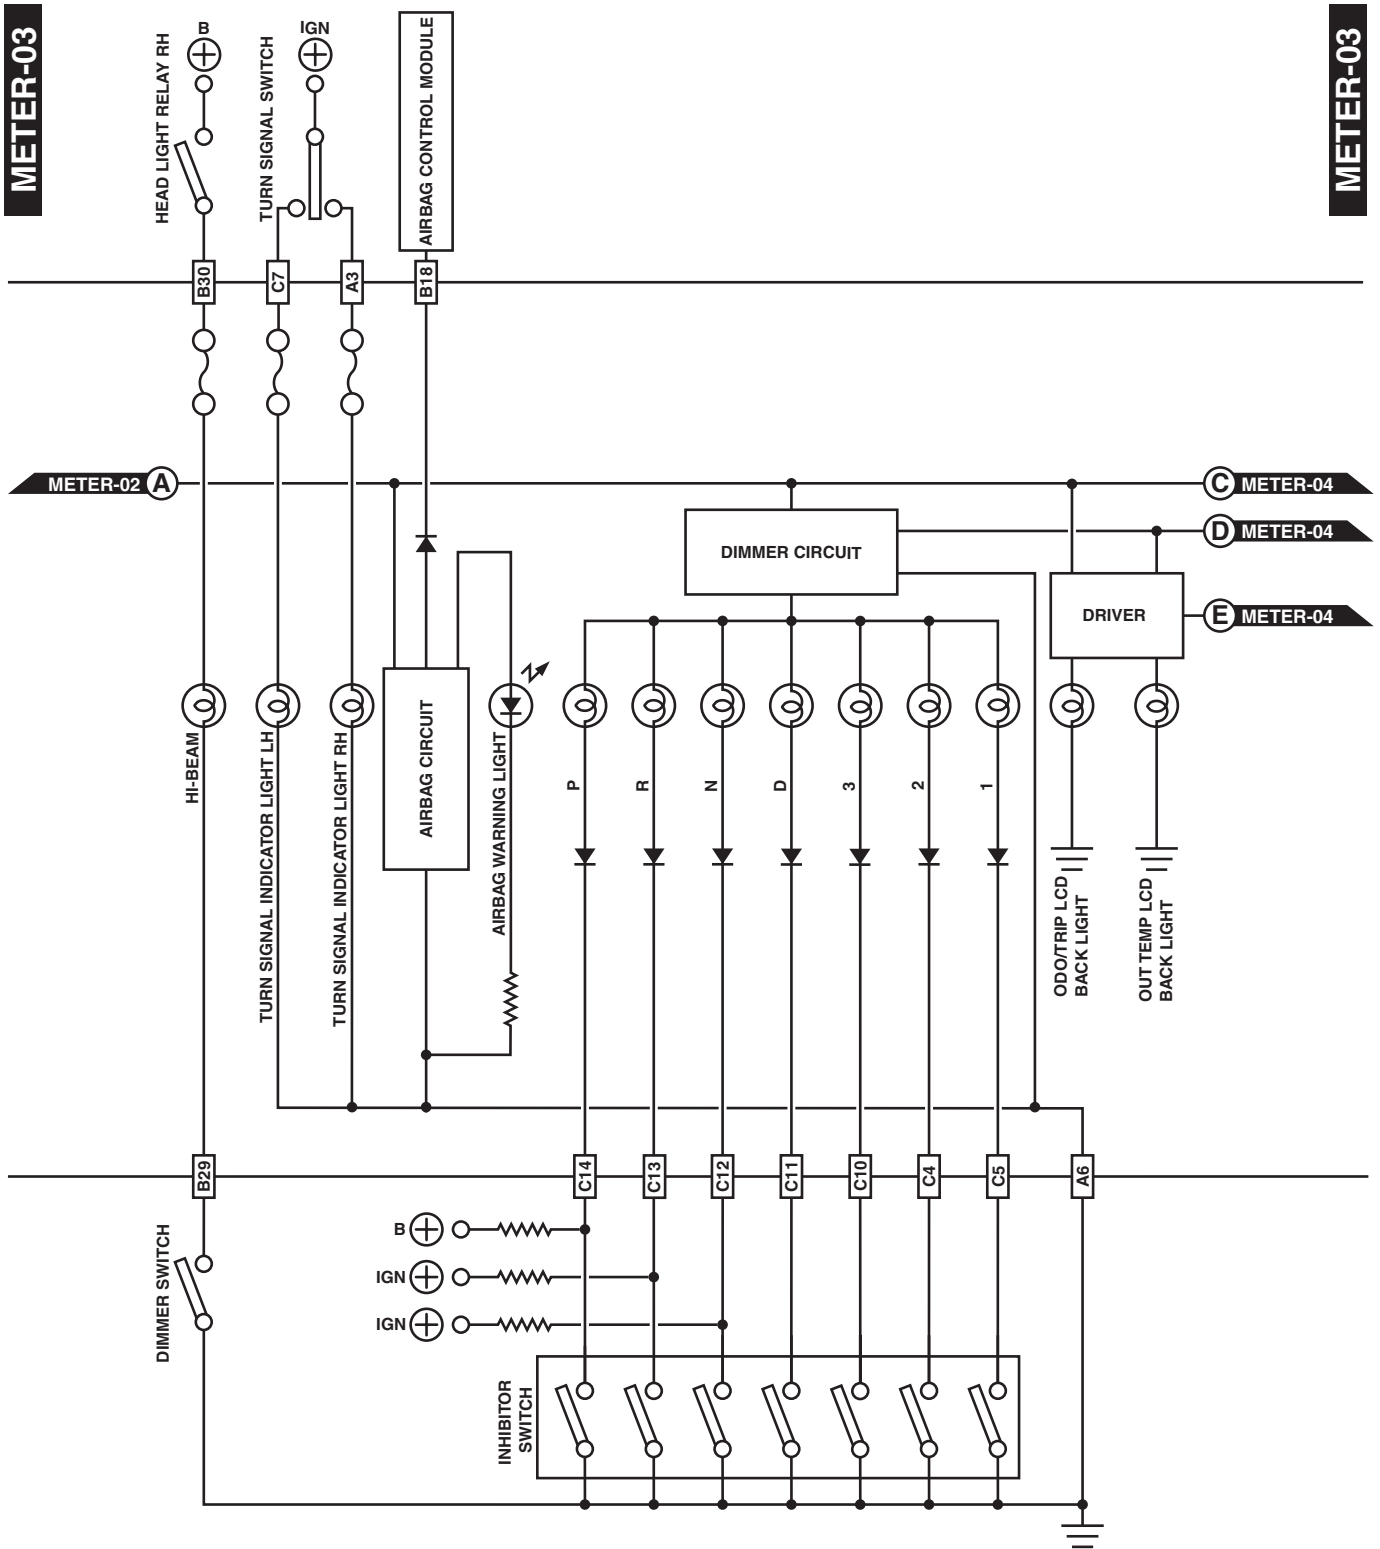

COMBINATION METER

WIRING SYSTEM

14. Combination Meter

A: SCHEMATIC

METER-01

METER-01

WI-02175

COMBINATION METER

WIRING SYSTEM

METER-02

METER-02

WI-02176

COMBINATION METER

WIRING SYSTEM

WI-02177

COMBINATION METER

WIRING SYSTEM

← AT : AT MODEL
 ← MT : MT MODEL

METER-04

METER-04

WI-01121