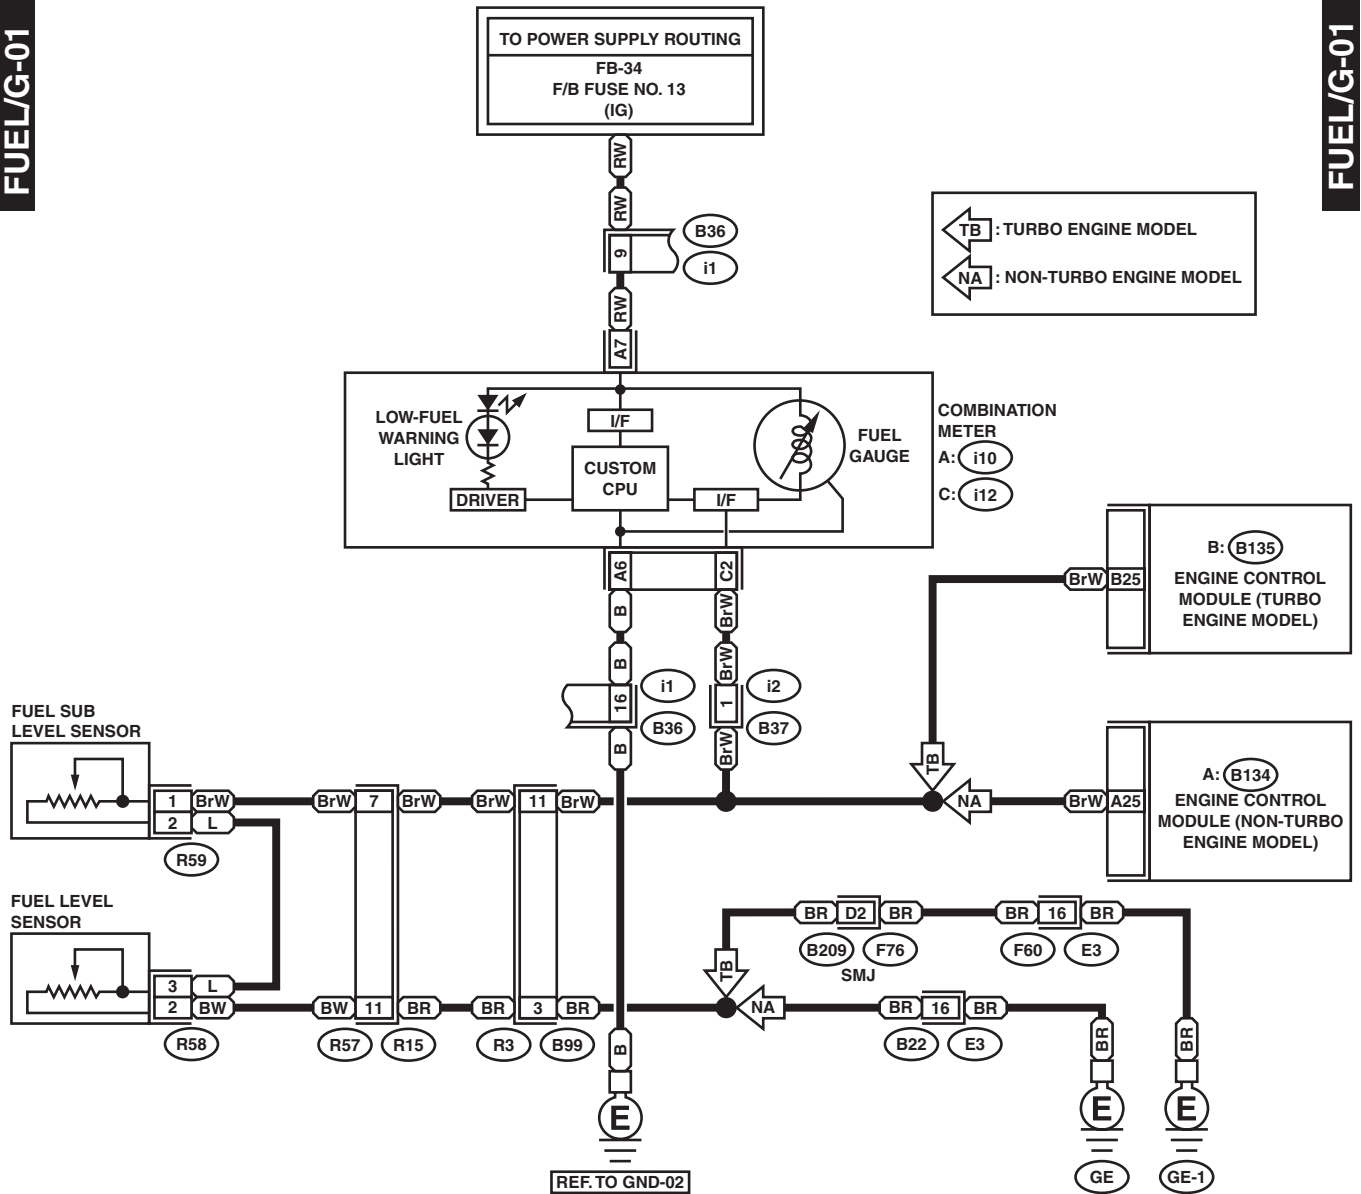

FUEL GAUGE SYSTEM

WIRING SYSTEM

20. Fuel Gauge System

A: SCHEMATIC

FUEL/G-01

FUEL/G-01

REF. TO GND-02

WI-01142