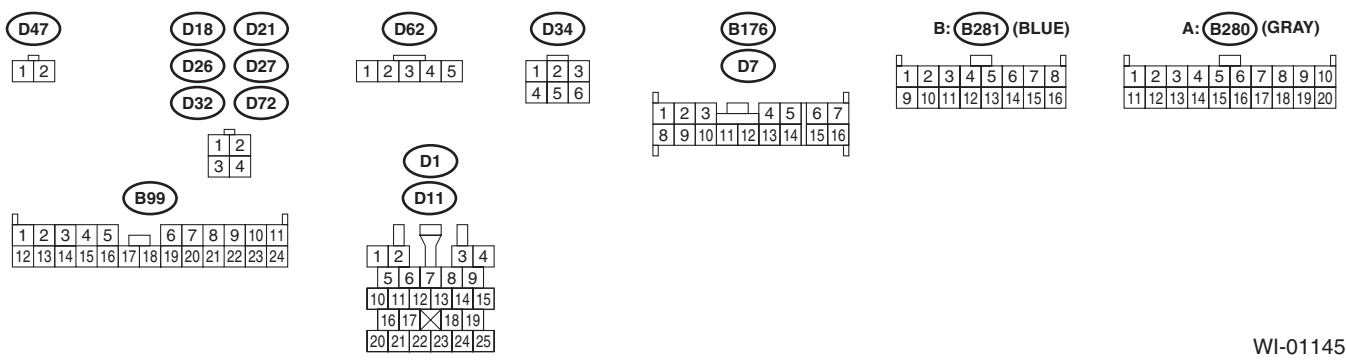

KEYLESS ENTRY SYSTEM

WIRING SYSTEM

K/L-03

WI-01145