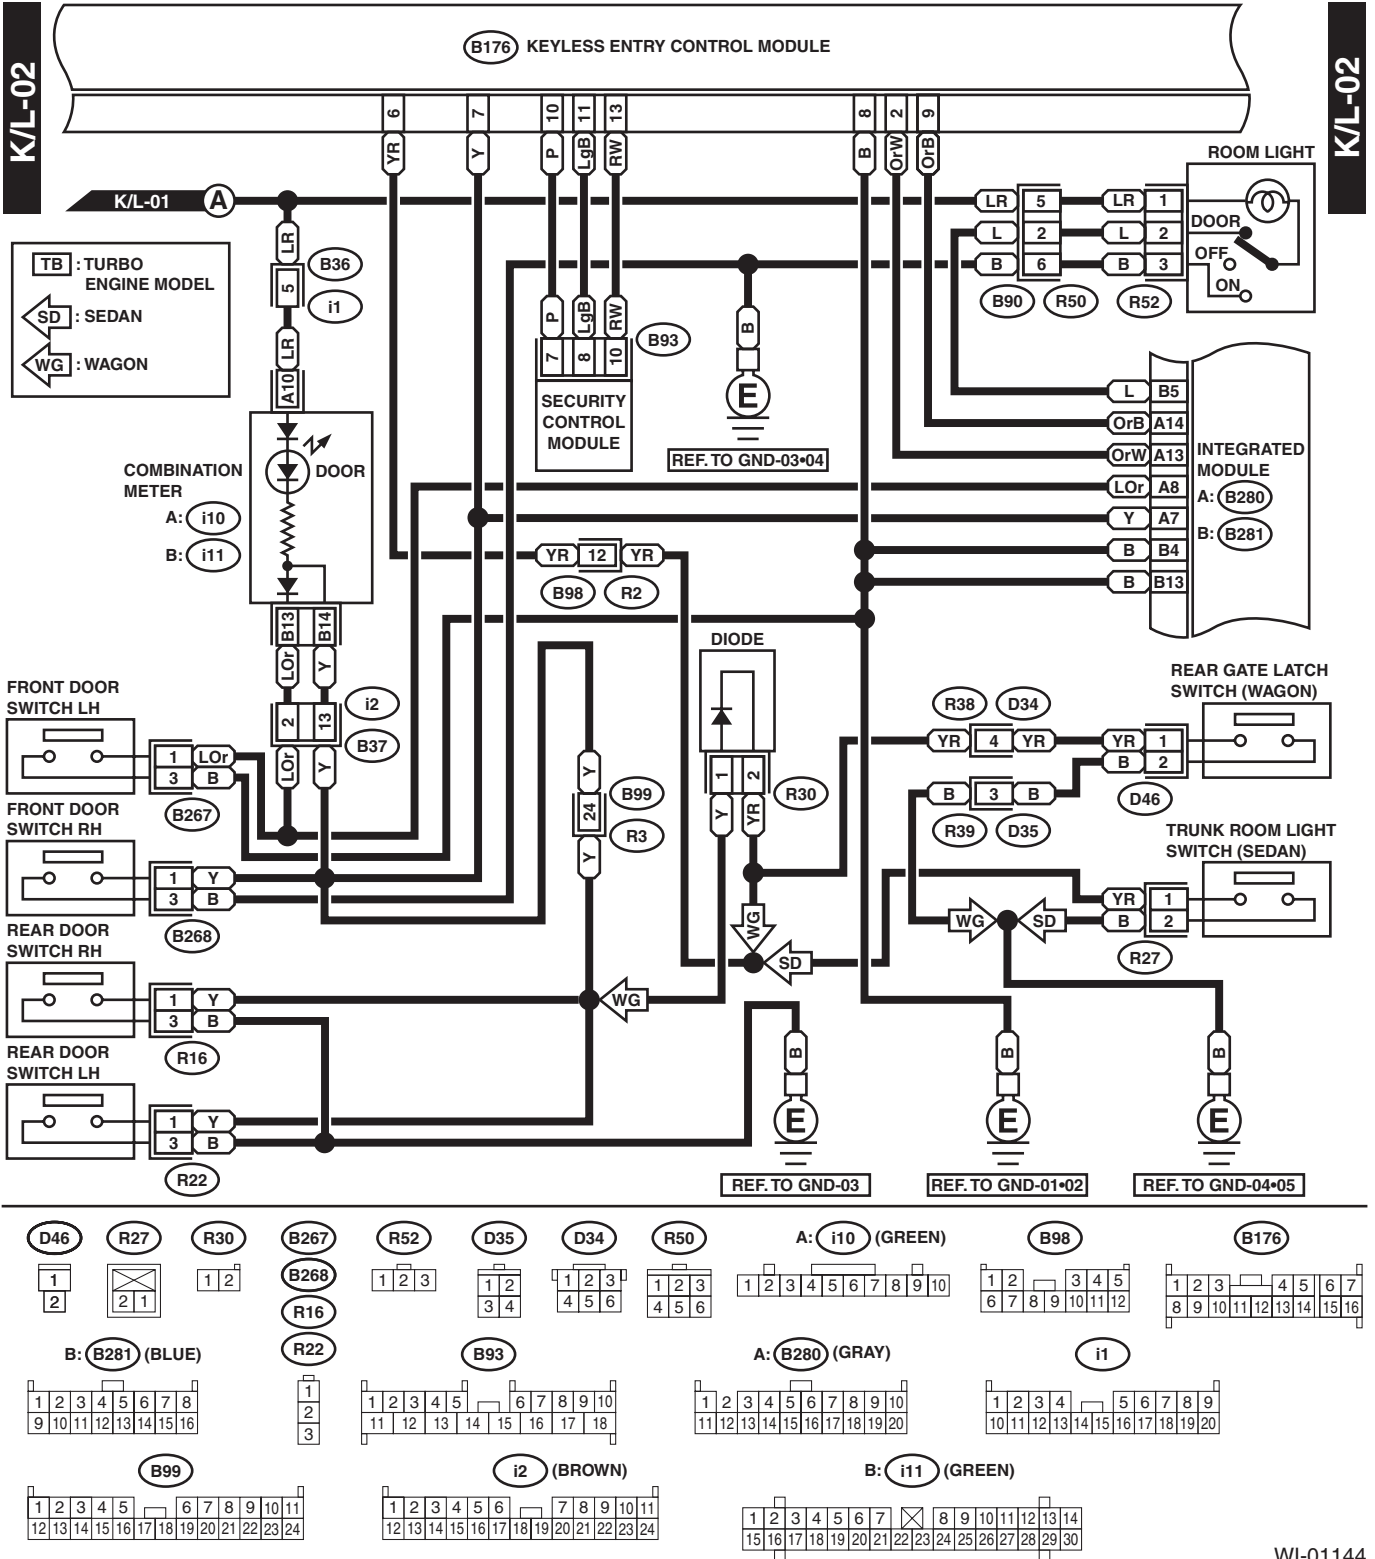

KEYLESS ENTRY SYSTEM

WIRING SYSTEM

23. Keyless Entry System

A: SCHEMATIC

(B74) (BLACK)

(B68) (BLACK)

(B176)

B: (B281) (BLUE)

A: (B280) (GRAY)

(F45)

WI-01143

KEYLESS ENTRY SYSTEM

WIRING SYSTEM

WI-01144

KEYLESS ENTRY SYSTEM

WIRING SYSTEM