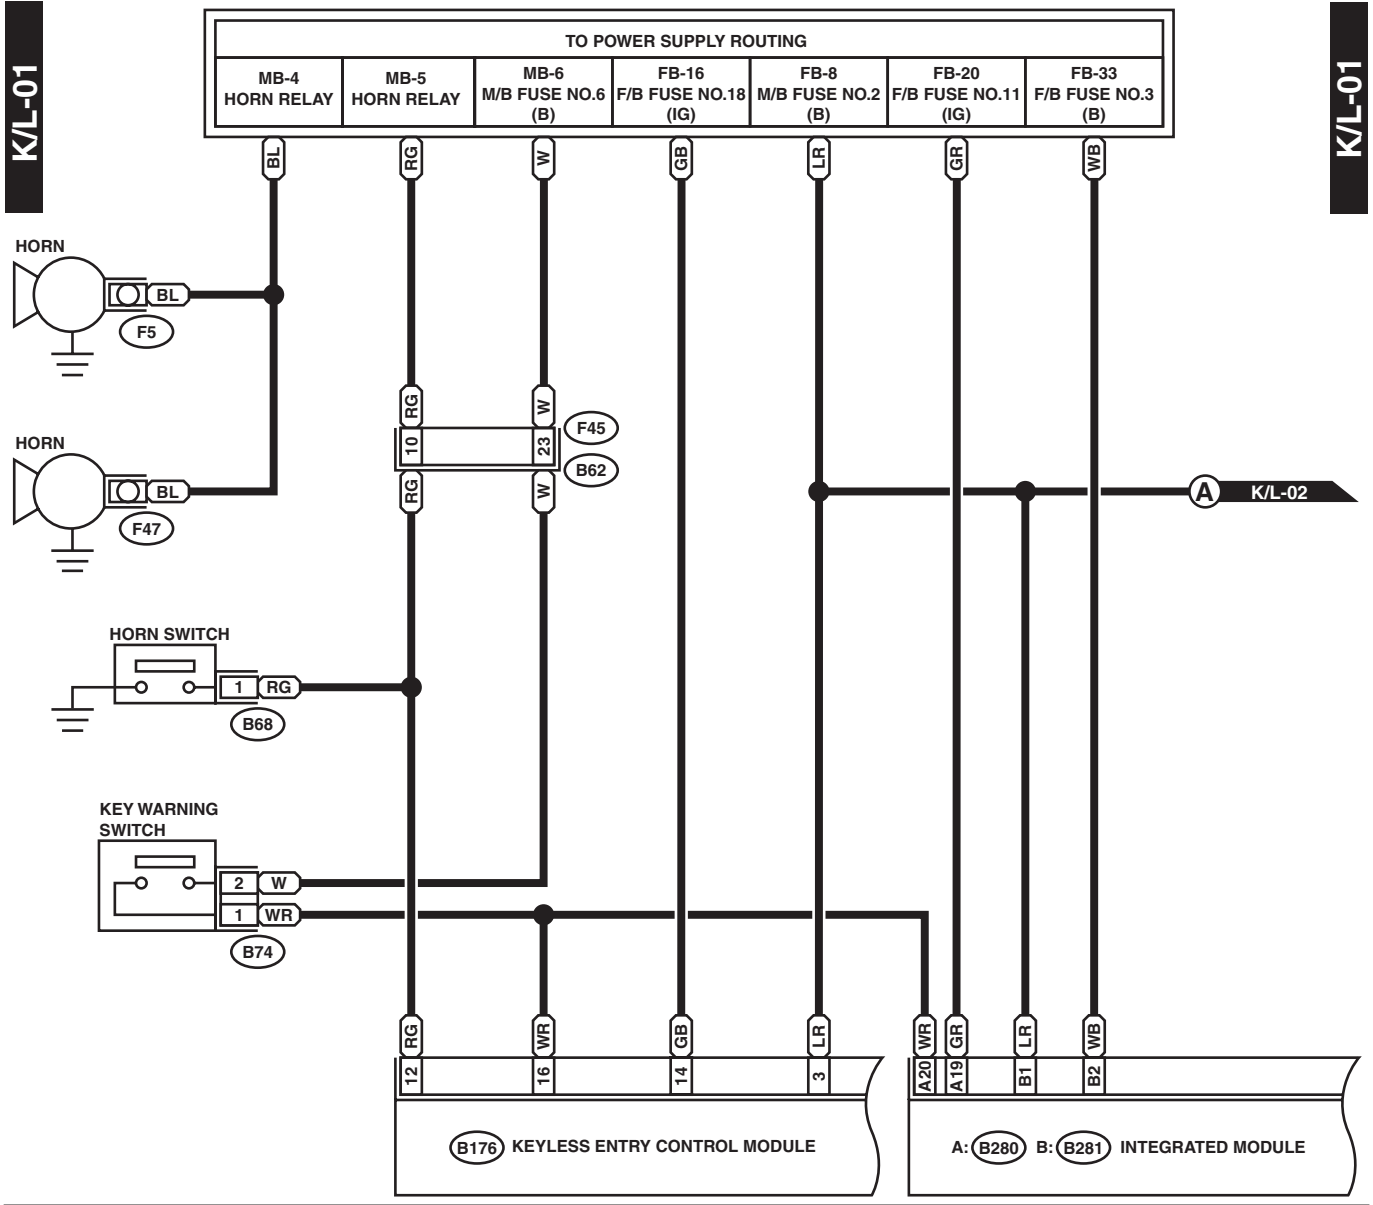

KEYLESS ENTRY SYSTEM

WIRING SYSTEM

23. Keyless Entry System

A: SCHEMATIC

(B74) (BLACK)

(B68) (BLACK)

(B176)

B: (B281) (BLUE)

A: (B280) (GRAY)

(F45)

WI-01143

KEYLESS ENTRY SYSTEM

WIRING SYSTEM

WI-01144

KEYLESS ENTRY SYSTEM

WIRING SYSTEM