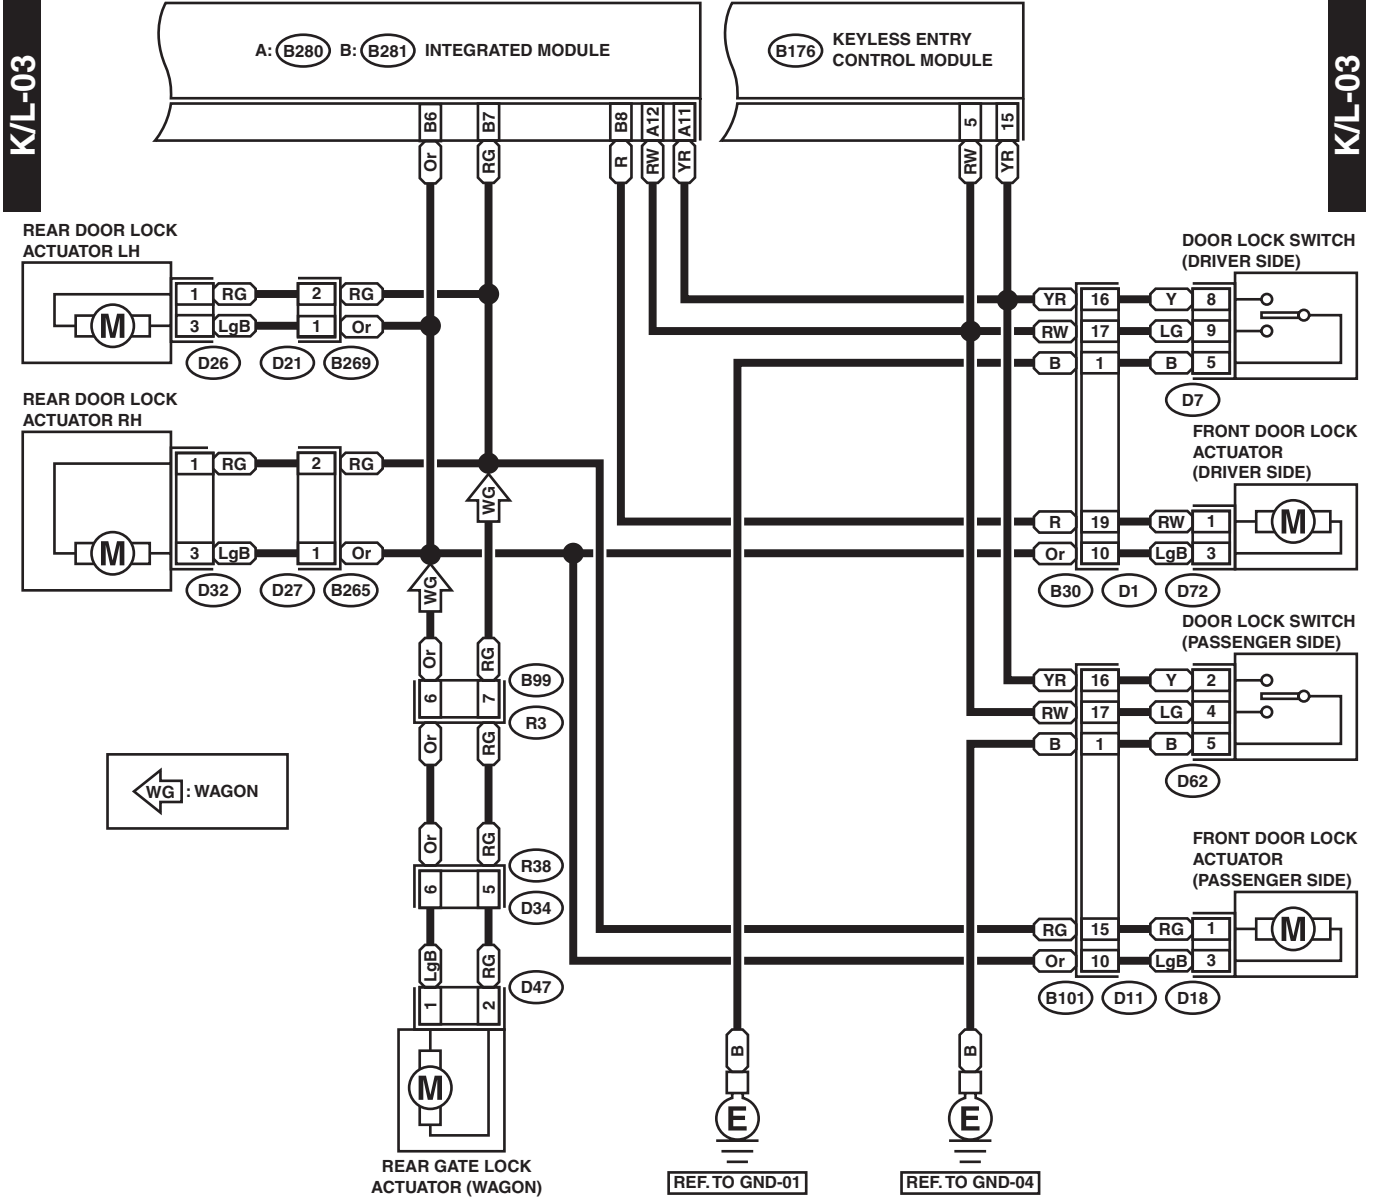

KEYLESS ENTRY SYSTEM

WIRING SYSTEM

23. Keyless Entry System

A: SCHEMATIC

(B74) (BLACK)

(B68) (BLACK)

(B176)

B: (B281) (BLUE)

A: (B280) (GRAY)

(F45)

WI-01143

KEYLESS ENTRY SYSTEM

WIRING SYSTEM

WI-01144

KEYLESS ENTRY SYSTEM

WIRING SYSTEM