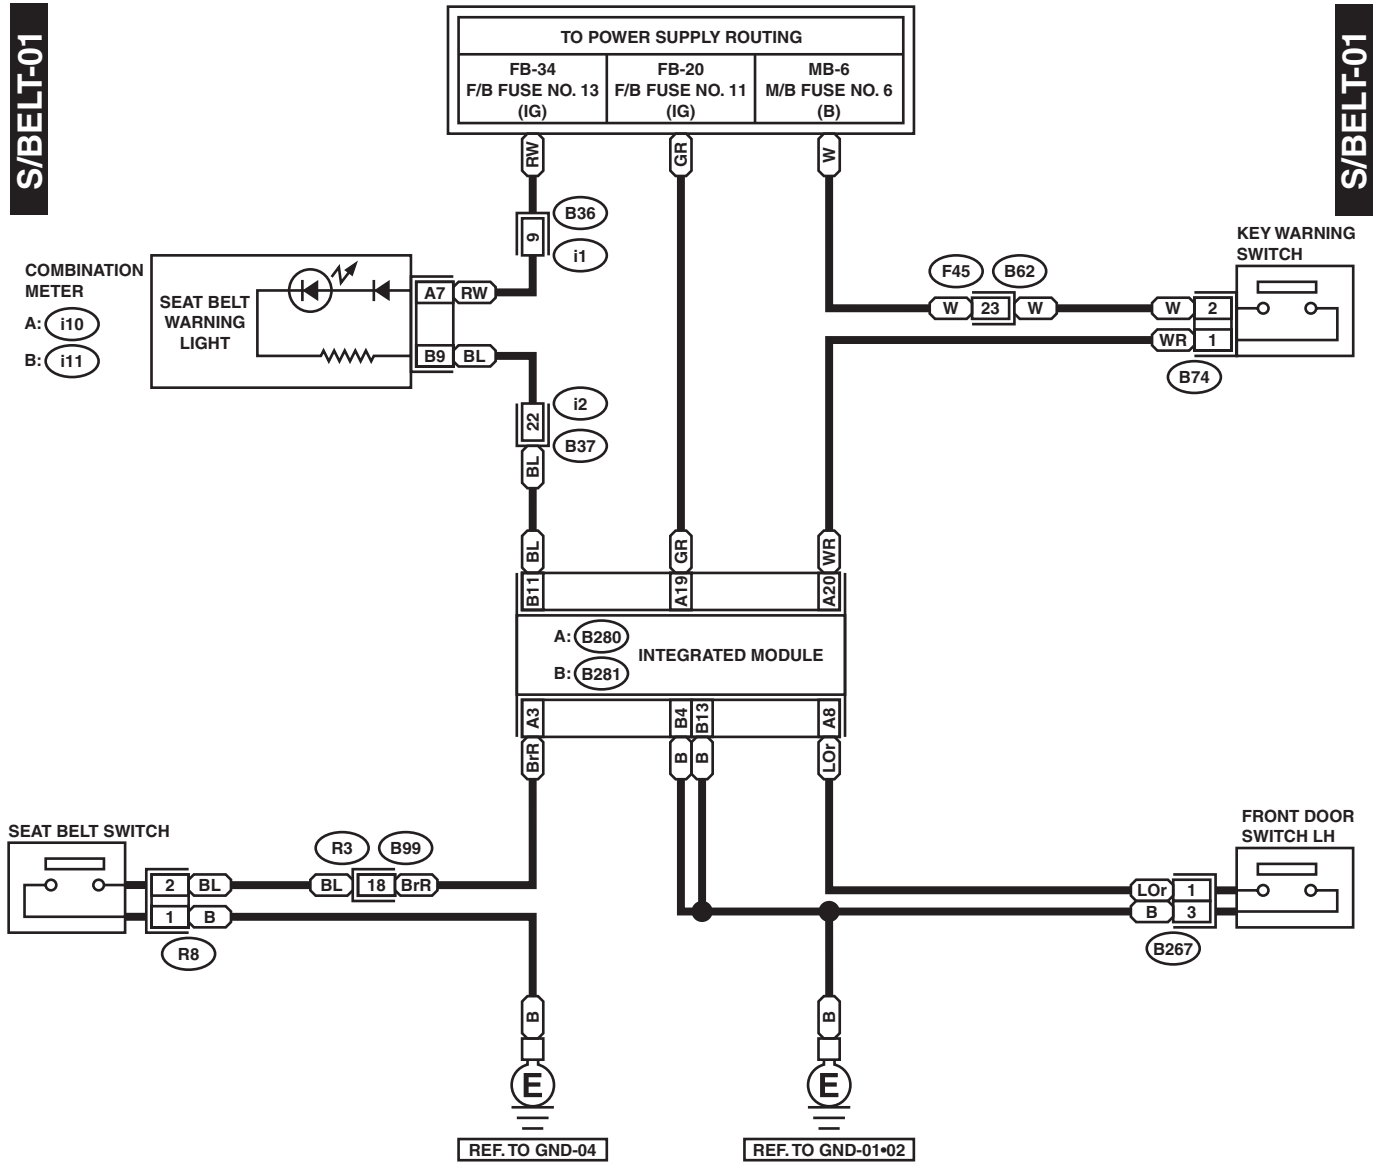

SEAT BELT WARNING AND KEY WARNING SYSTEM

WIRING SYSTEM

39. Seat Belt Warning and Key Warning System

A: SCHEMATIC

B74 (BLACK)

R8

B267

A: i10 (GREEN)

B: B281 (BLUE)

A: B280 (GRAY)

i1

B99

F45

i2 (BROWN)

B: i11 (GREEN)

WI-01167