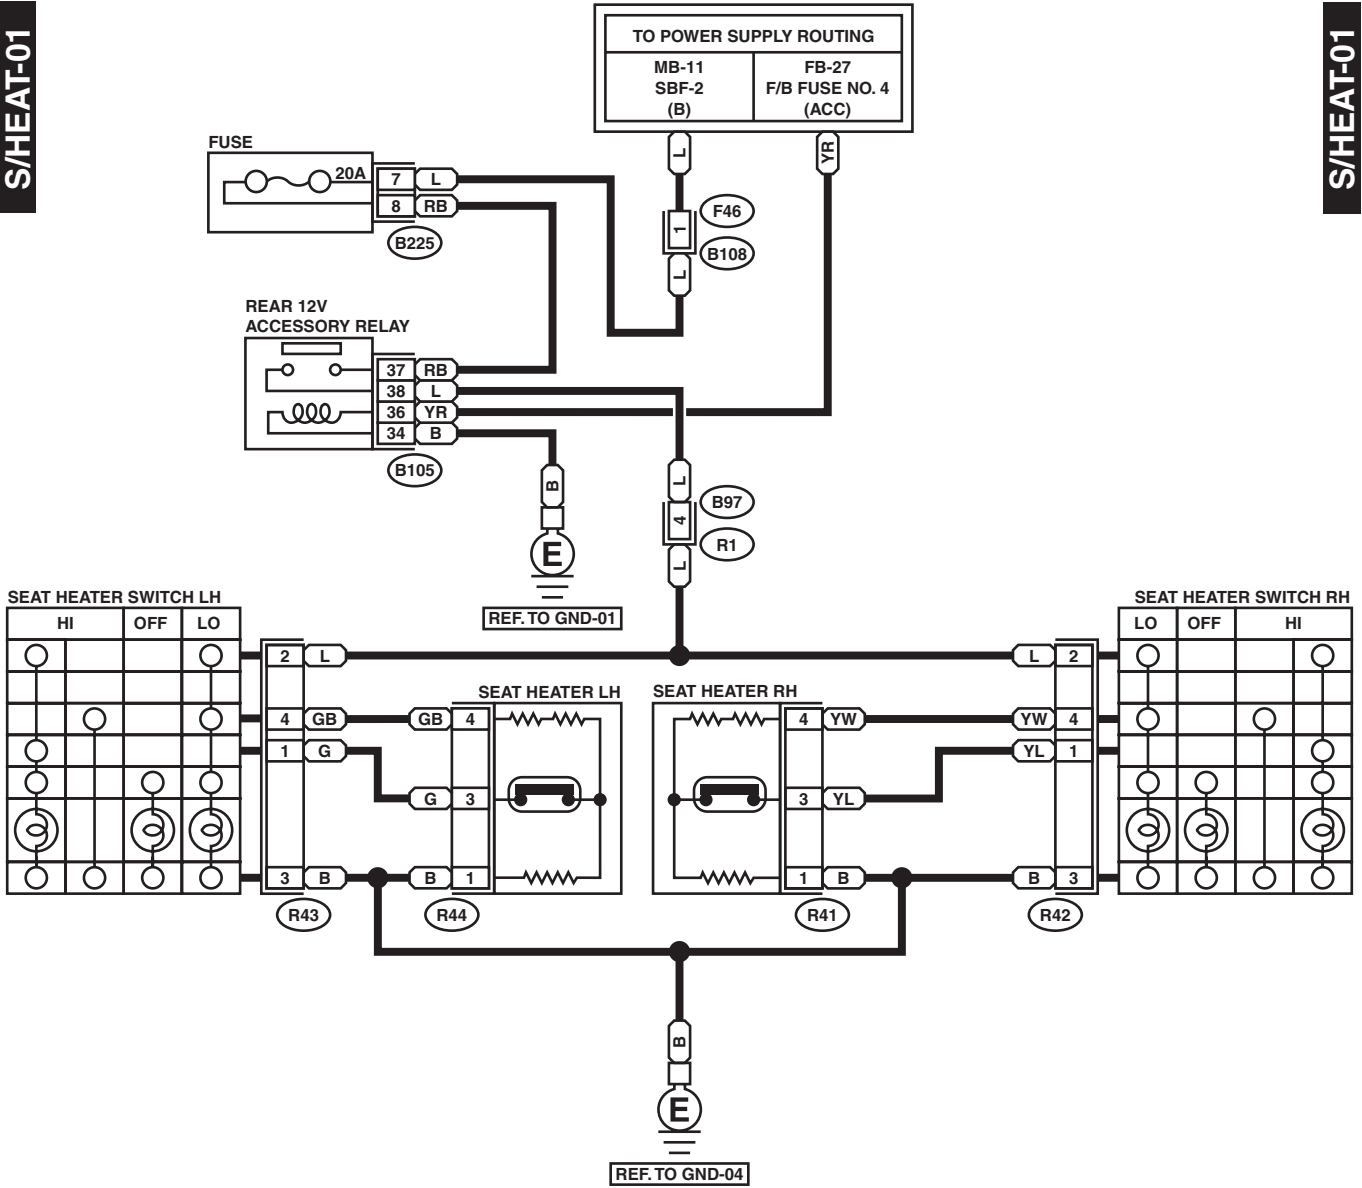

SEAT HEATER SYSTEM

WIRING SYSTEM

40. Seat Heater System

A: SCHEMATIC

S/HEAT-01

S/HEAT-01

WI-01168