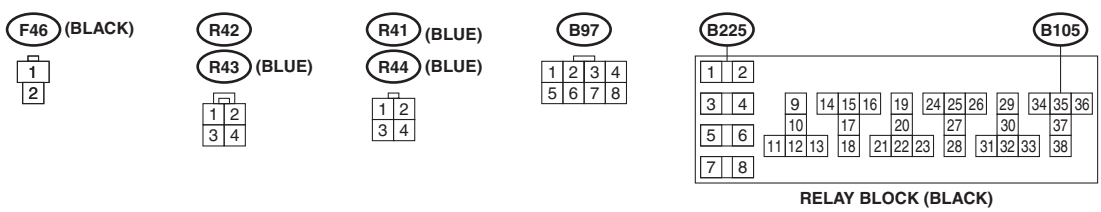

SEAT HEATER SYSTEM

WIRING SYSTEM

40. Seat Heater System

A: SCHEMATIC

S/HEAT-01

S/HEAT-01

WI-01168