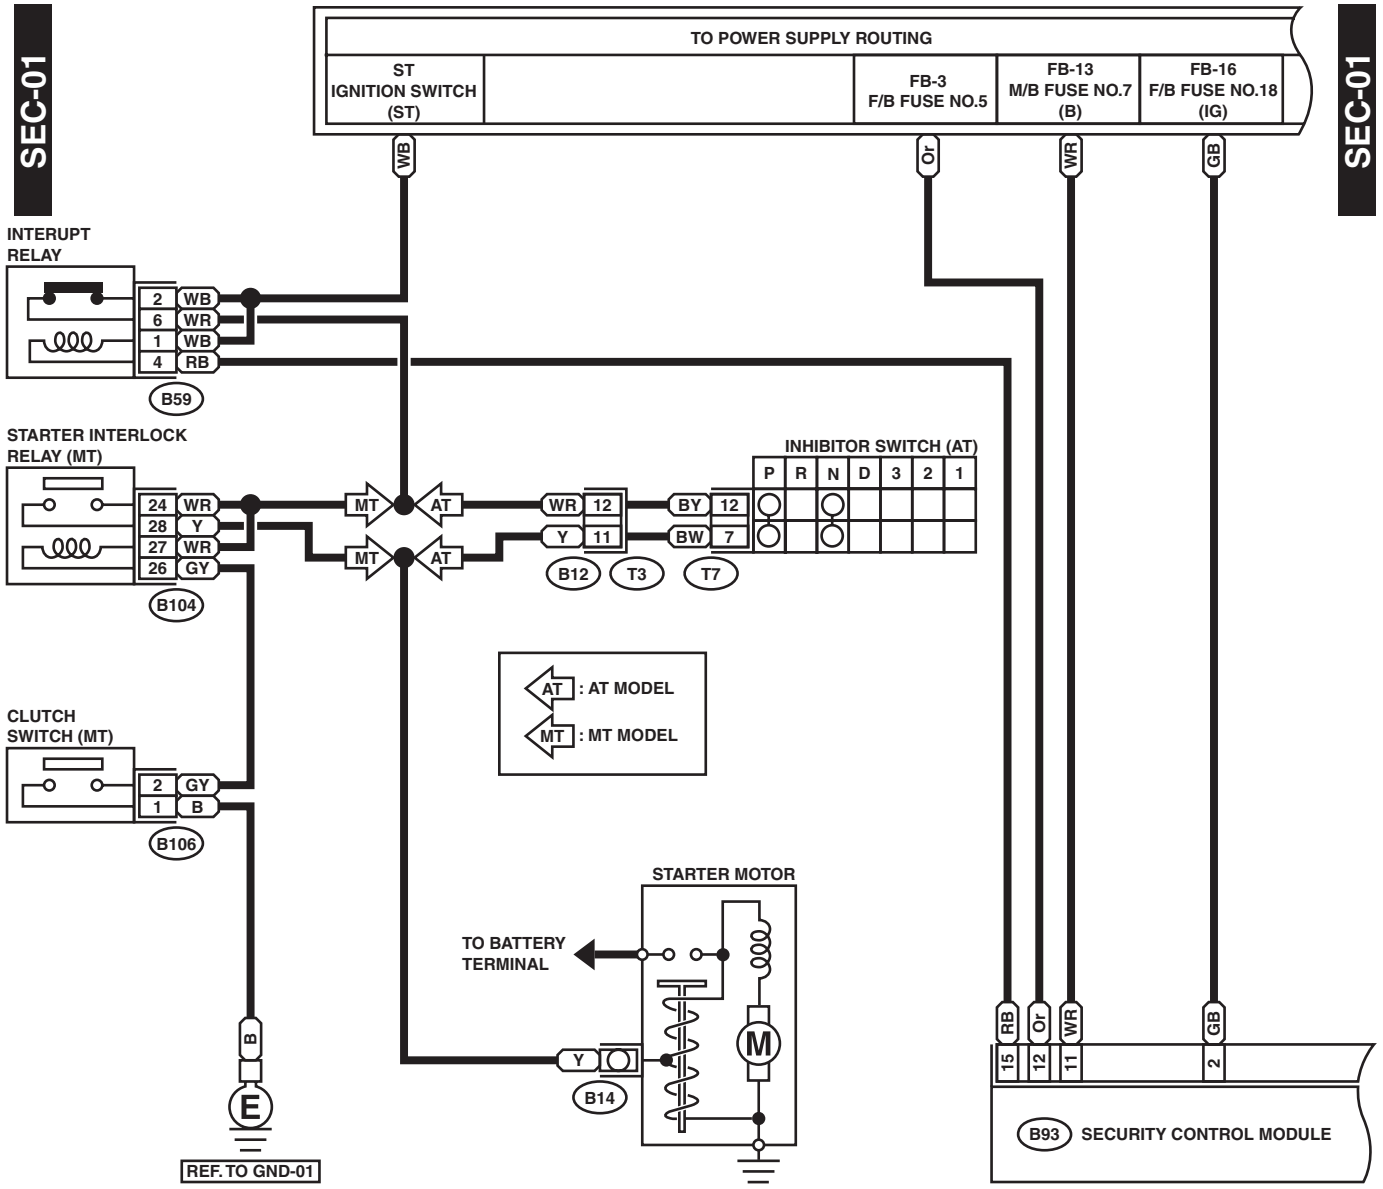

SECURITY SYSTEM

WIRING SYSTEM

41. Security System

A: SCHEMATIC

SEC-01

WI-01169

SECURITY SYSTEM

WIRING SYSTEM

B68 (BLACK)

B243

A: i10 (GREEN)

B93

i1

F45

B: i11 (GREEN)

WI-02190

SECURITY SYSTEM

WIRING SYSTEM

WI-01170