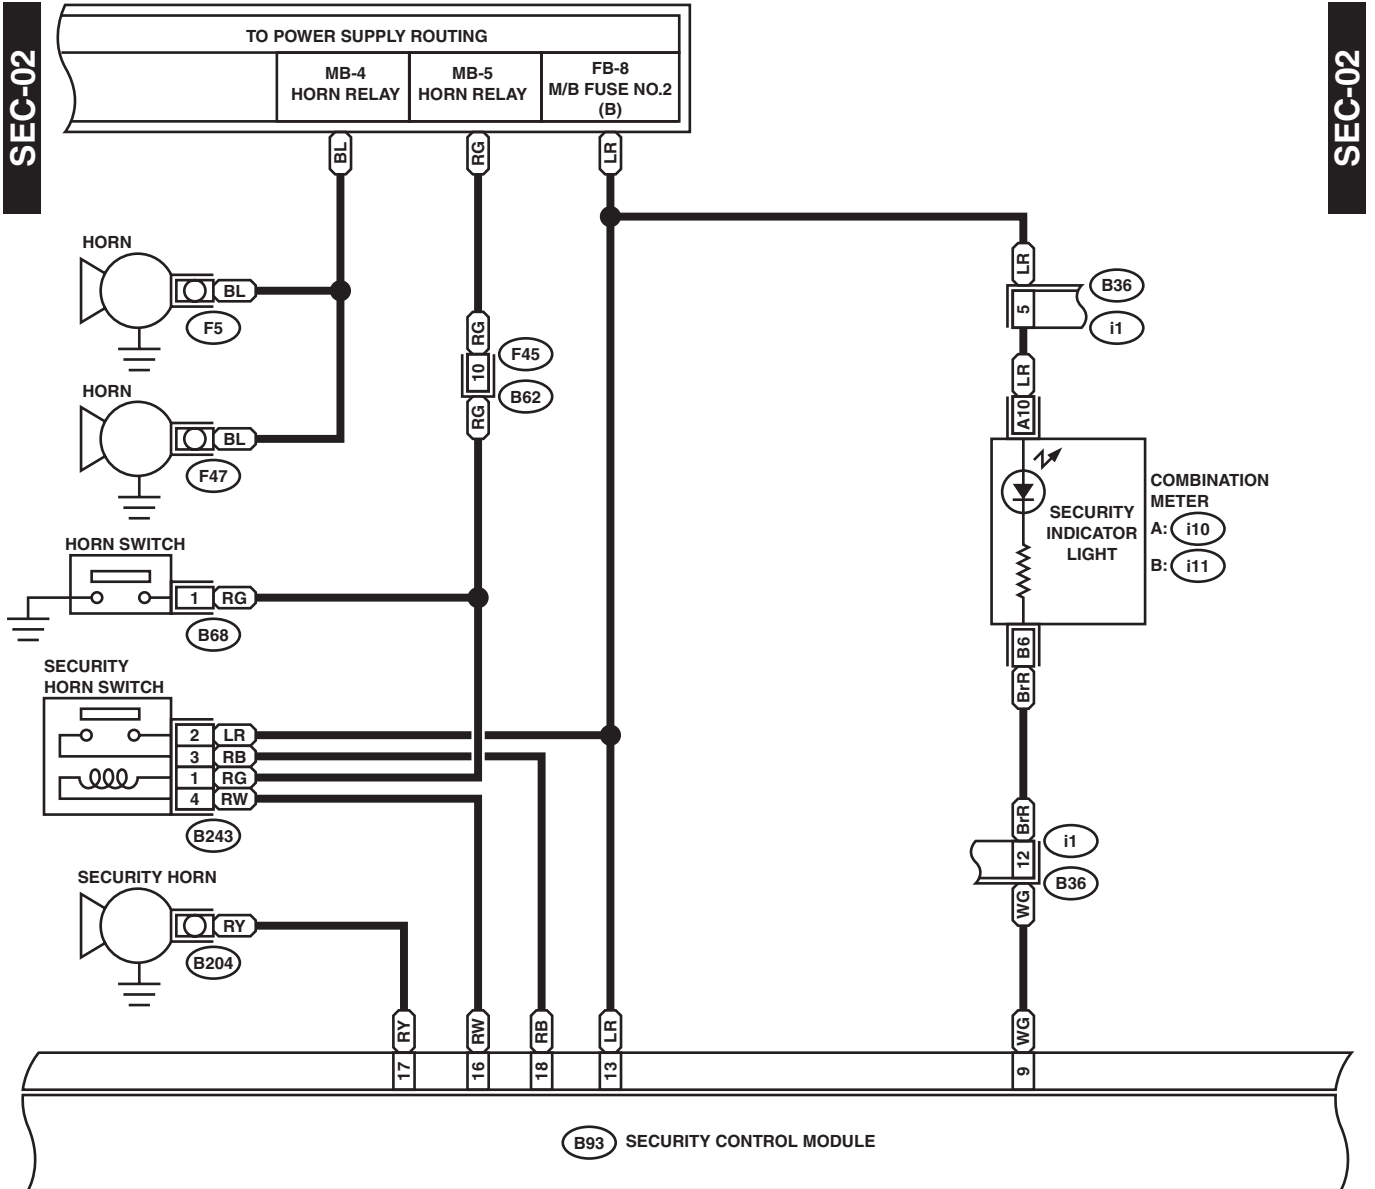

SECURITY SYSTEM

WIRING SYSTEM

41. Security System

A: SCHEMATIC

SEC-01

WI-01169

SECURITY SYSTEM

WIRING SYSTEM

B68 (BLACK)

B243

A: i10 (GREEN)

B93

i1

F45

B: i11 (GREEN)

WI-02190