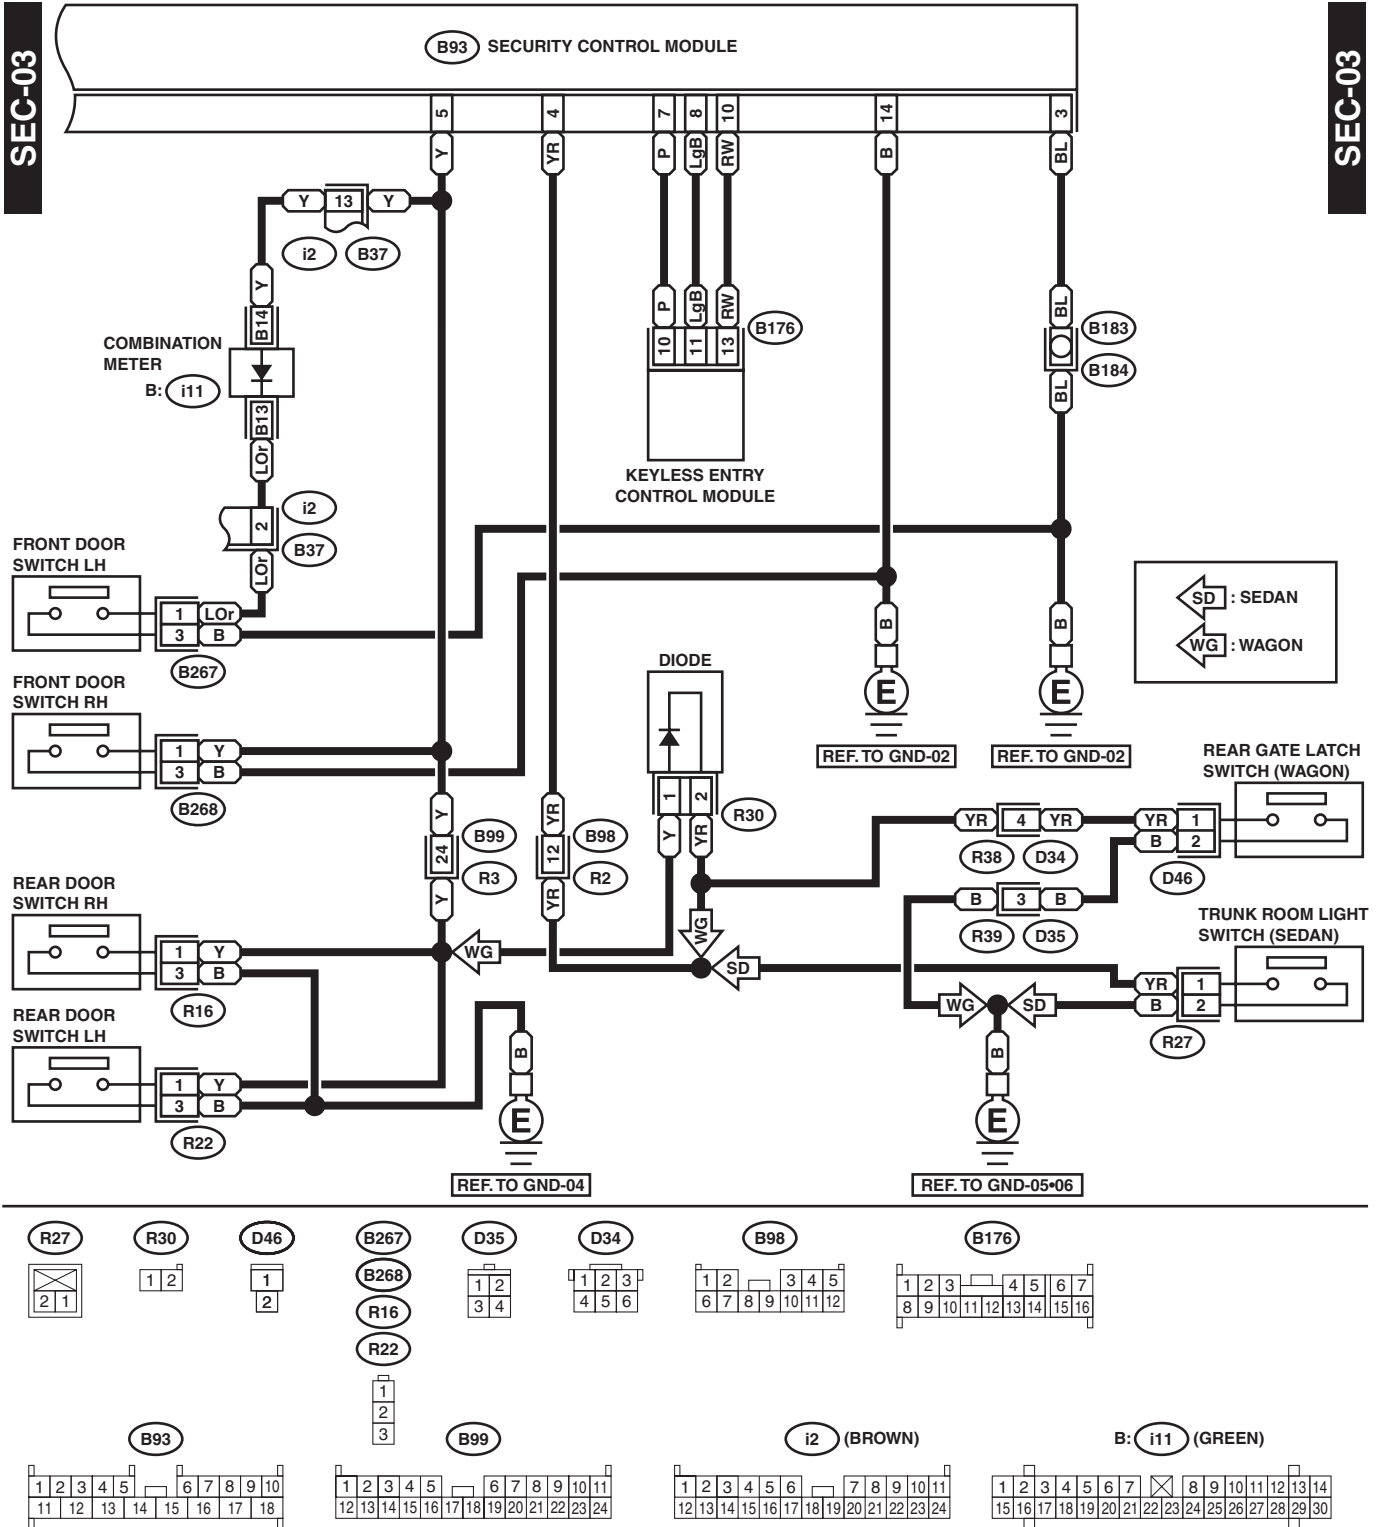

SECURITY SYSTEM

WIRING SYSTEM

41. Security System

A: SCHEMATIC

SEC-01

WI-01169

SECURITY SYSTEM

WIRING SYSTEM

B68 (BLACK)

B243

A: i10 (GREEN)

B93

i1

F45

B: i11 (GREEN)

WI-02190

SECURITY SYSTEM

WIRING SYSTEM

WI-01170