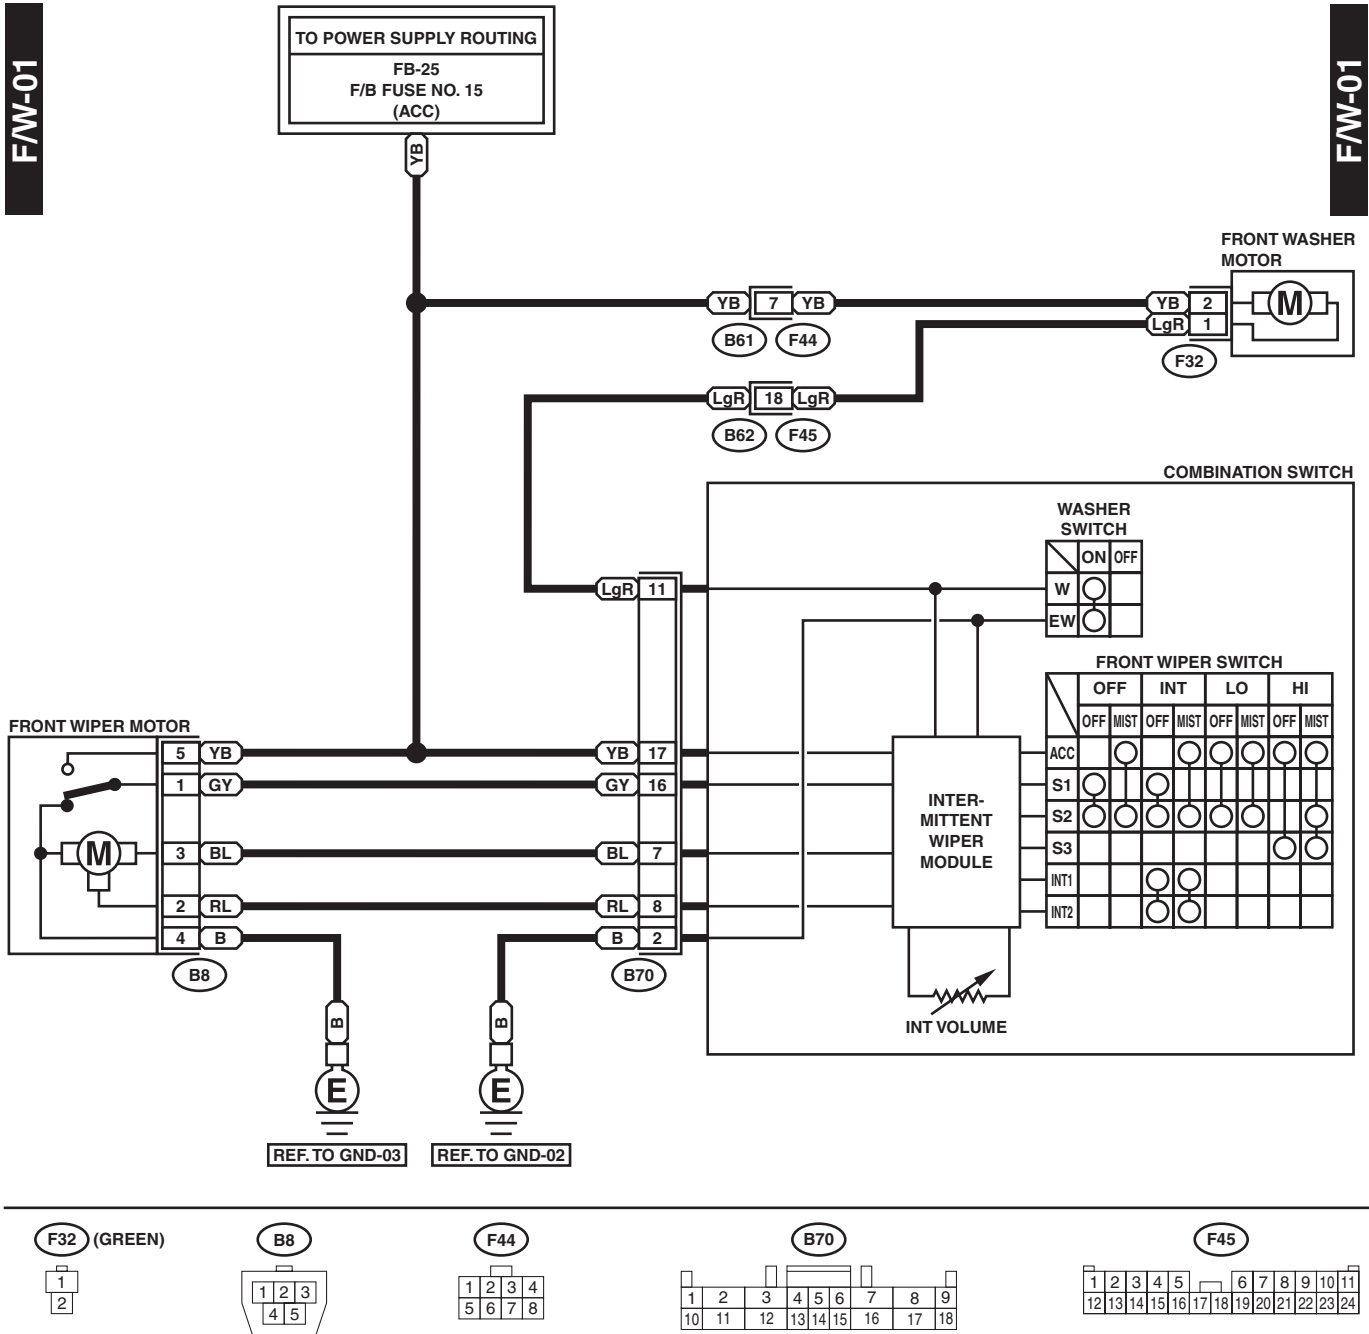

WIPER AND WASHER SYSTEM (FRONT)

WIRING SYSTEM

43. Wiper and Washer System (Front)

A: SCHEMATIC

WI-01173