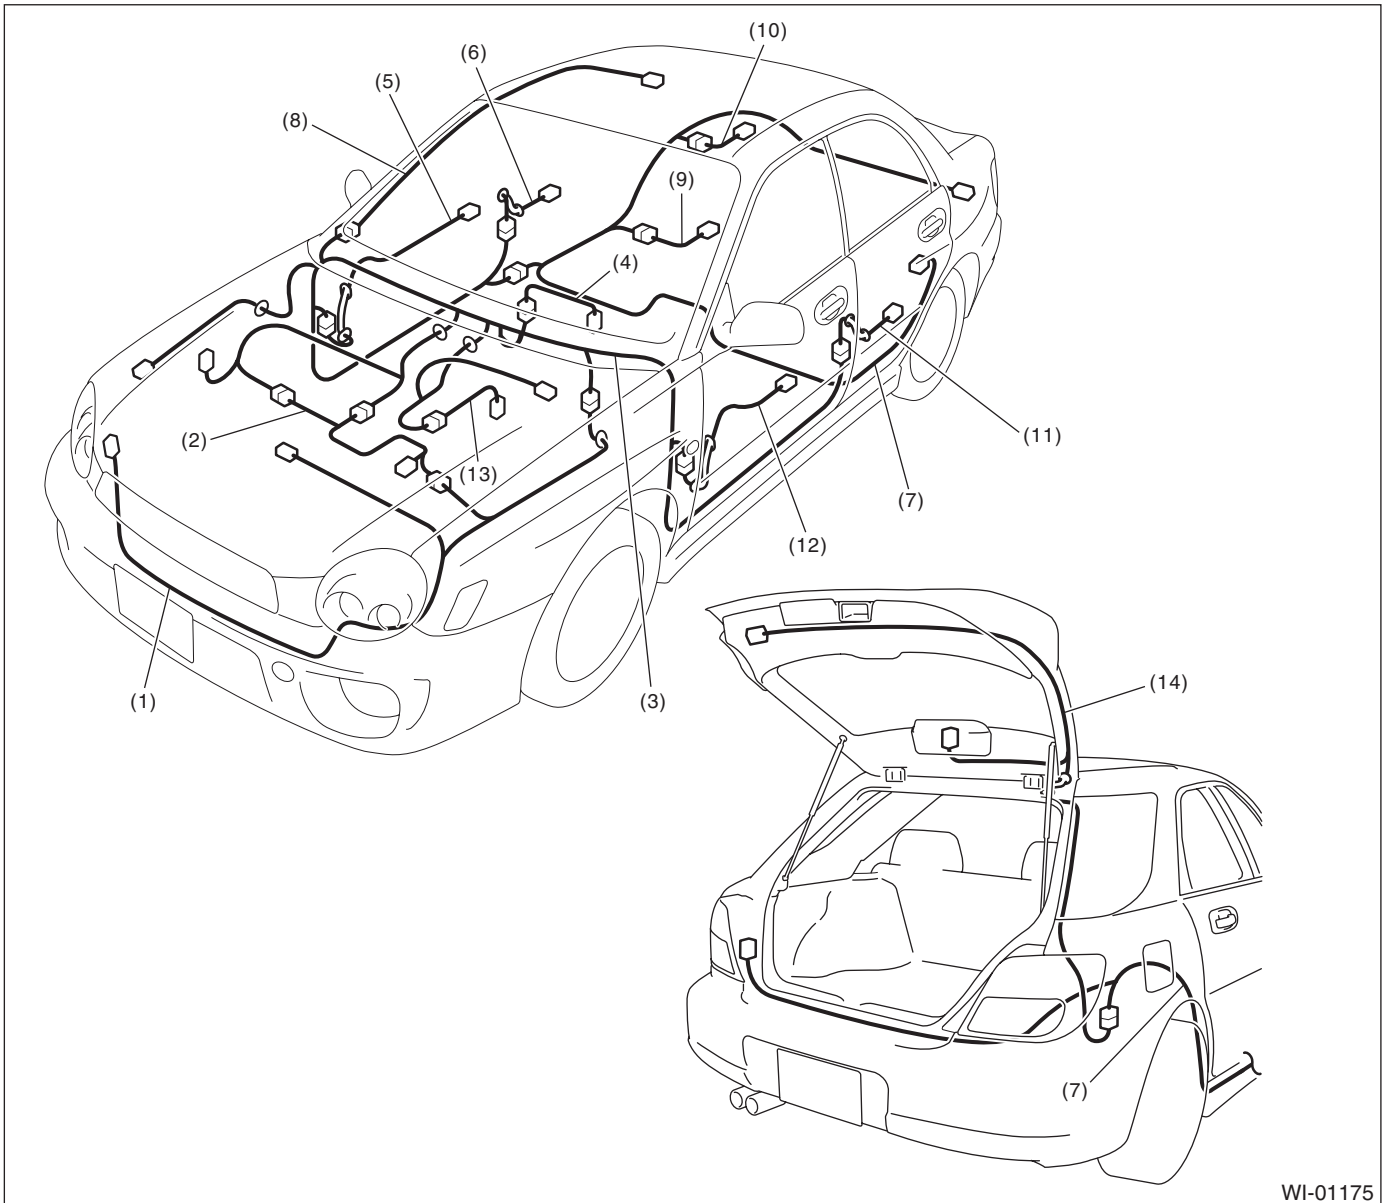

45. Harness Components Location

A: LOCATION

WI-01175

- | | | |
|-------------------------------------|-------------------------|-------------------------|
| (1) Front wiring harness | (6) Rear door cord RH | (11) Rear door cord LH |
| (2) Engine wiring harness | (7) Rear wiring harness | (12) Front door cord LH |
| (3) Bulkhead wiring harness | (8) Roof cord | (13) Transmission cord |
| (4) Instrument panel wiring harness | (9) Fuel tank cord | (14) Rear gate cord |
| (5) Front door cord RH | (10) Trunk lid cord | |