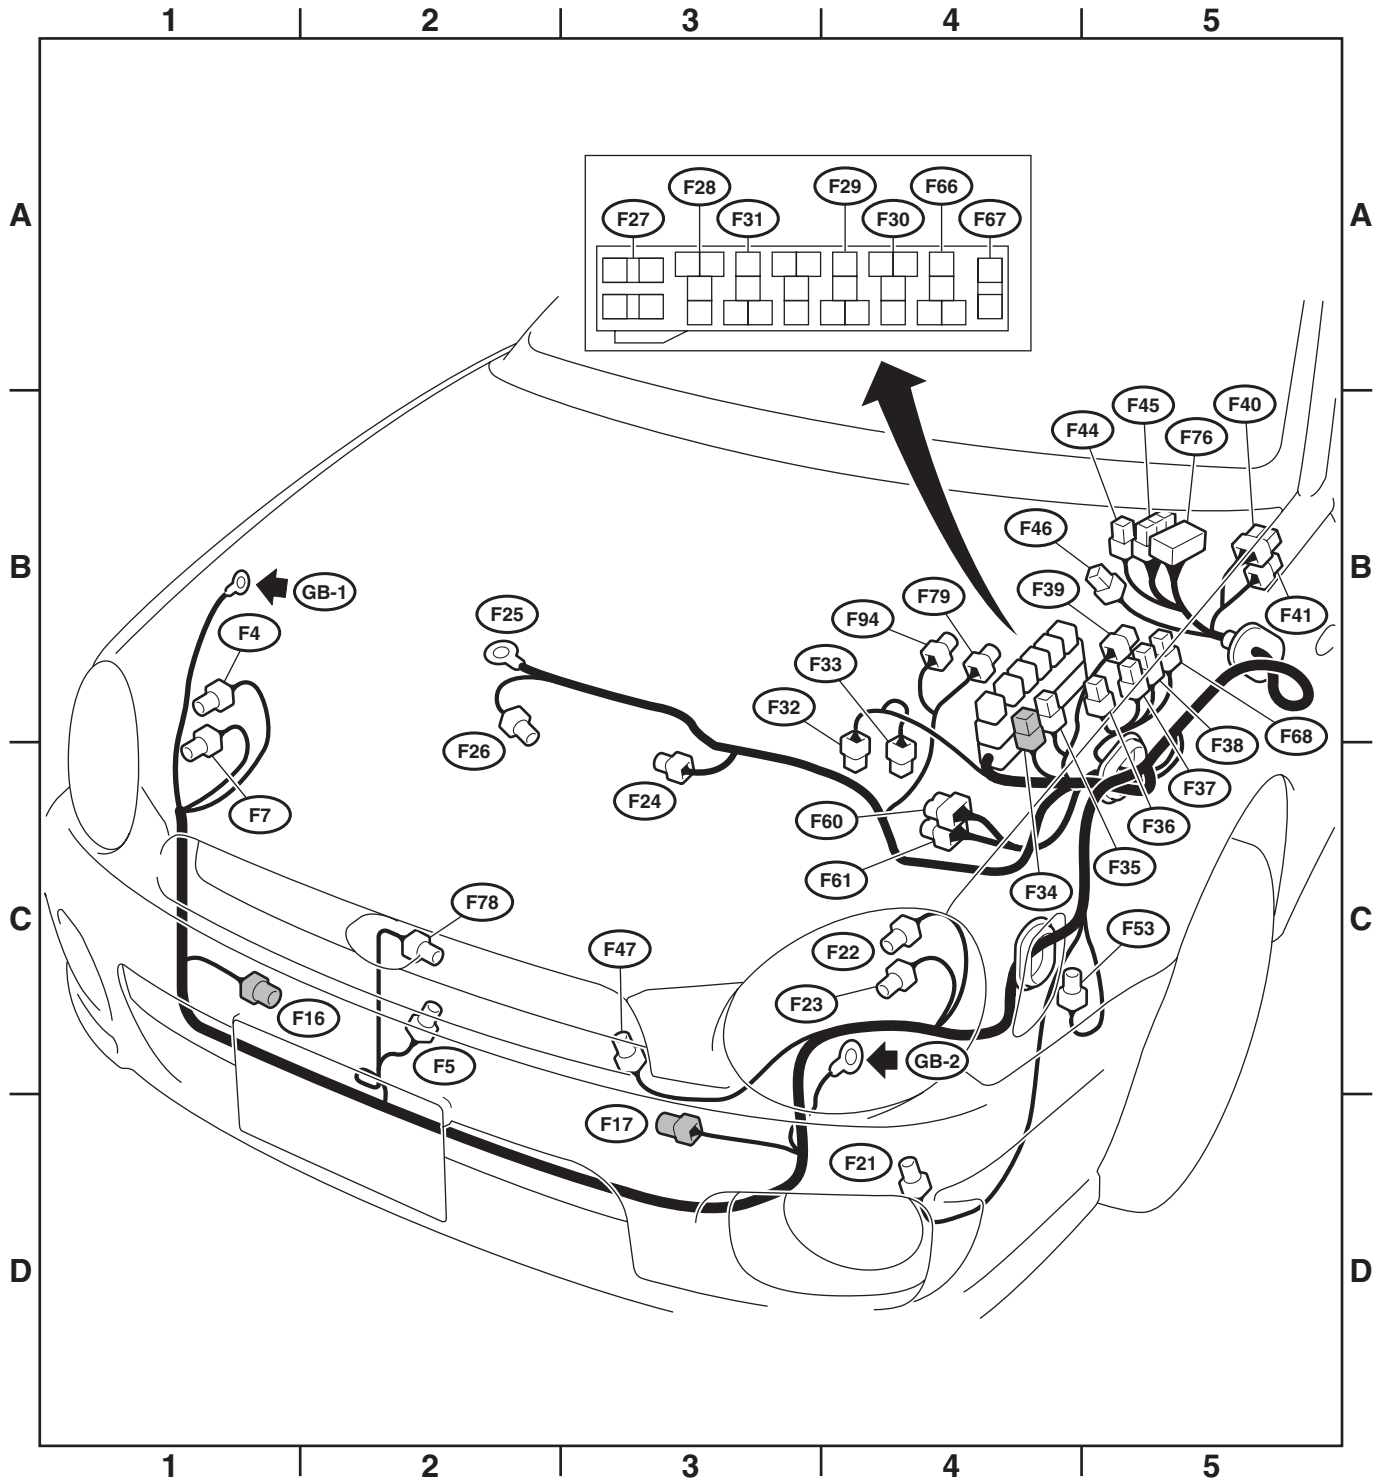

FRONT WIRING HARNESS

WIRING SYSTEM

46. Front Wiring Harness

A: LOCATION

Connector				Connecting to	
No.	Pole	Color	Area	No.	Name
F4	3	Gray	B-1		Front turn signal and clearance light RH
F5	1	★	C-2		Horn
F7	3	★	B-1		Headlight RH
F16	2	Black	C-1		Sub fan motor (Non-turbo engine model)
	3	Black	C-1		Sub fan motor (Turbo engine model)
F17	2	Black	D-3		Radiator main fan motor (Non-turbo engine model)
	3	Black	D-3		Radiator main fan motor (Turbo engine model)
F21	2	Black	D-4		Front fog light LH
F22	3	Gray	C-4		Front turn signal and clearance light LH
F23	3	★	C-4		Headlight LH
F24	3	Gray	B-3		A/C compressor
F25	1	★	B-2		Generator
F26	3	Green	B-2		
F27	4	★	A-3		A/C fuse (Relay holder)
F28	4	★	A-3		A/C sub fan relay (Relay holder-non-turbo engine model)
	4	★	A-3		A/C sub fan relay-1 (Relay holder-turbo engine model)
F29	4	★	A-4		A/C sub fan relay-2 (Relay holder-turbo engine model)
F30	4	★	A-4		Radiator main fan relay-2 (Relay holder-turbo engine model)
F31	4	★	A-3		A/C relay (Relay holder)
F32	2	Green	C-4		Front washer motor
F33	2	★	C-4		Rear washer motor
F34	4	★	B-4		SBF holder
F35	2	★	B-4		Main fuse box (M/B)
F36	3	★	B-5		
F37	6	Black	B-5		
F38	1	★	B-5		
F39	8	★	B-5		
F40	9	Brown	B-5		
F41	7	Gray	B-5		Fuse & relay box (F/B)

Connector				Connecting to	
No.	Pole	Color	Area	No.	Name
F44	8	★	B-5	B61	Bulkhead wiring harness
F45	24	★	B-5	B62	
F46	2	Black	B-5	B108	
F47	1	★	C-3		Horn
F53	2	★	C-4		Side marker light LH
F60	16	Brown	B-4	E3	Engine wiring harness (Turbo engine model)
F61	20	Black	C-4	E2	Engine wiring harness (Turbo engine model)
F66	4	★	A-4		Radiator main fan relay (Relay holder-non-turbo engine model)
	4	★	A-4		Radiator main fan relay-1 (Relay holder-turbo engine model)
F67	2	★	A-4		FWD switch (Relay holder)
F68	4	Black	B-5		Main fuse box (M/B)
F76	40	Gray	B-5	B209	Bulkhead wiring harness (SMJ-turbo engine model)
F78	2	Black	C-2		Ambient sensor
F79	2	Gray	B-4		A/C pressure switch
F94	2	Gray	B-4		ABS front sensor LH
★: Non-colored					

FRONT WIRING HARNESS

WIRING SYSTEM

WI-01176