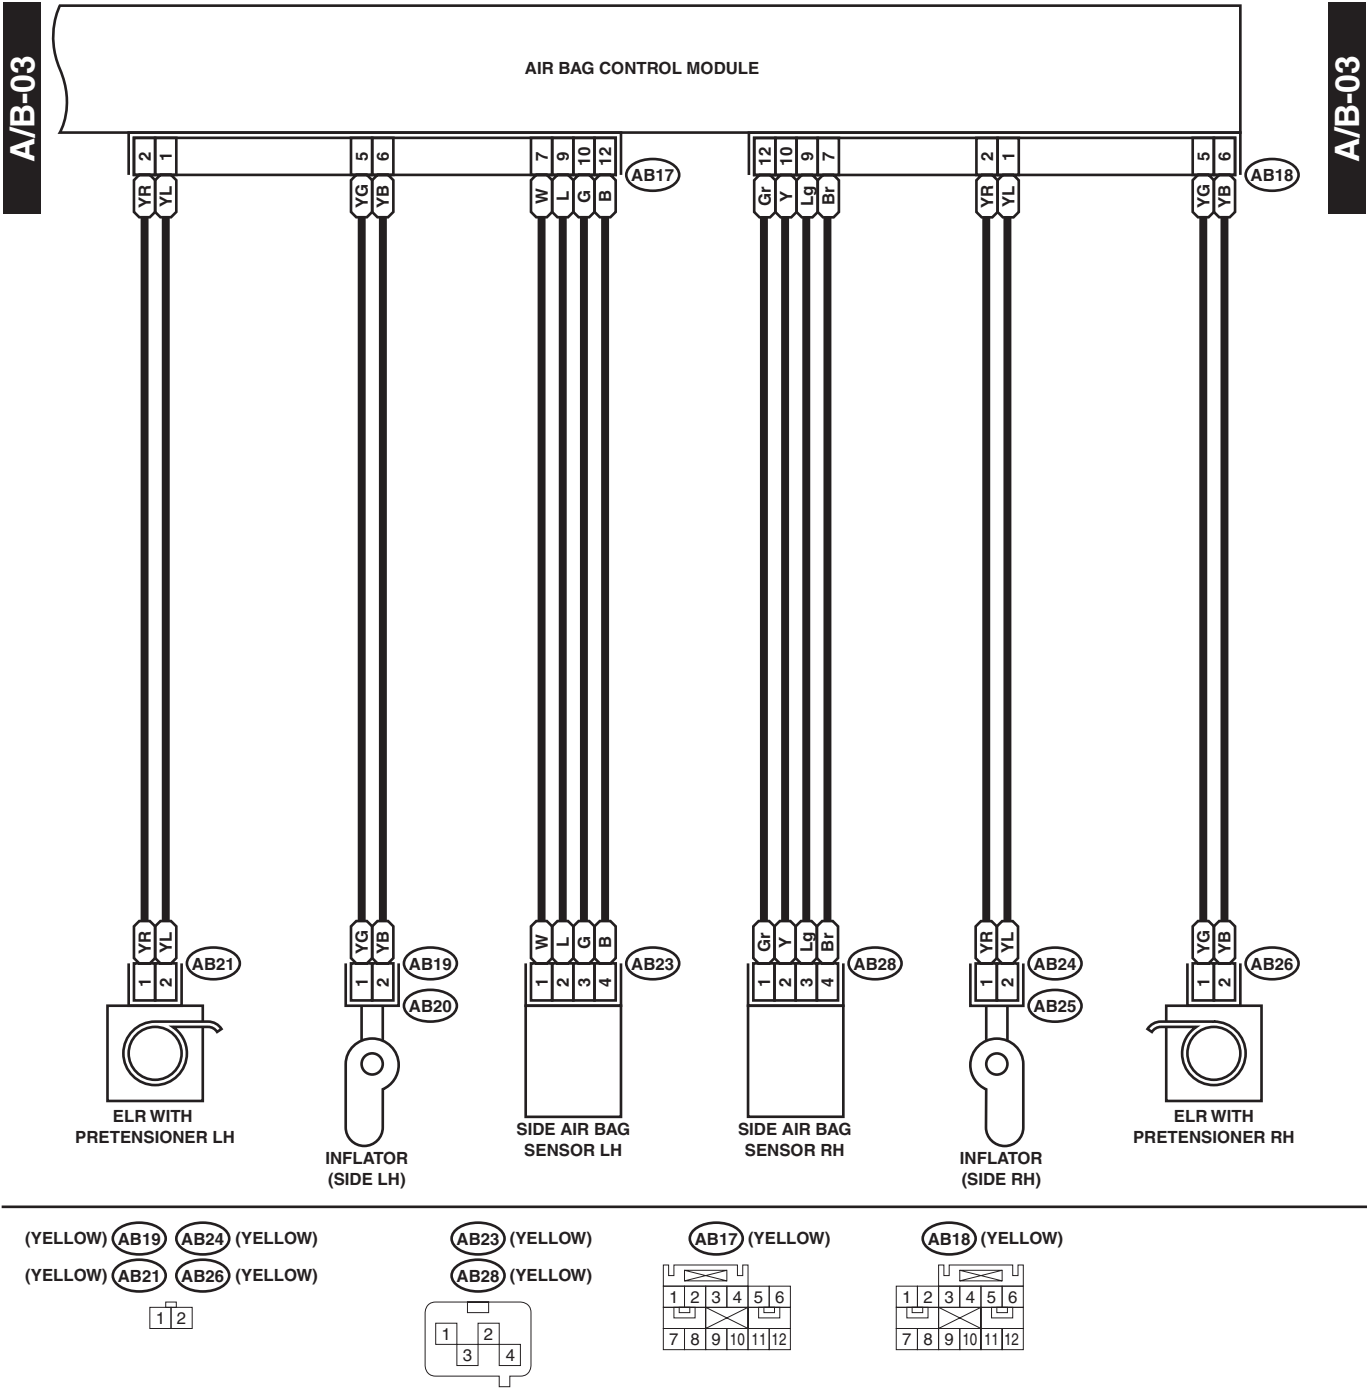

AIRBAG SYSTEM

WIRING SYSTEM

WI-02170