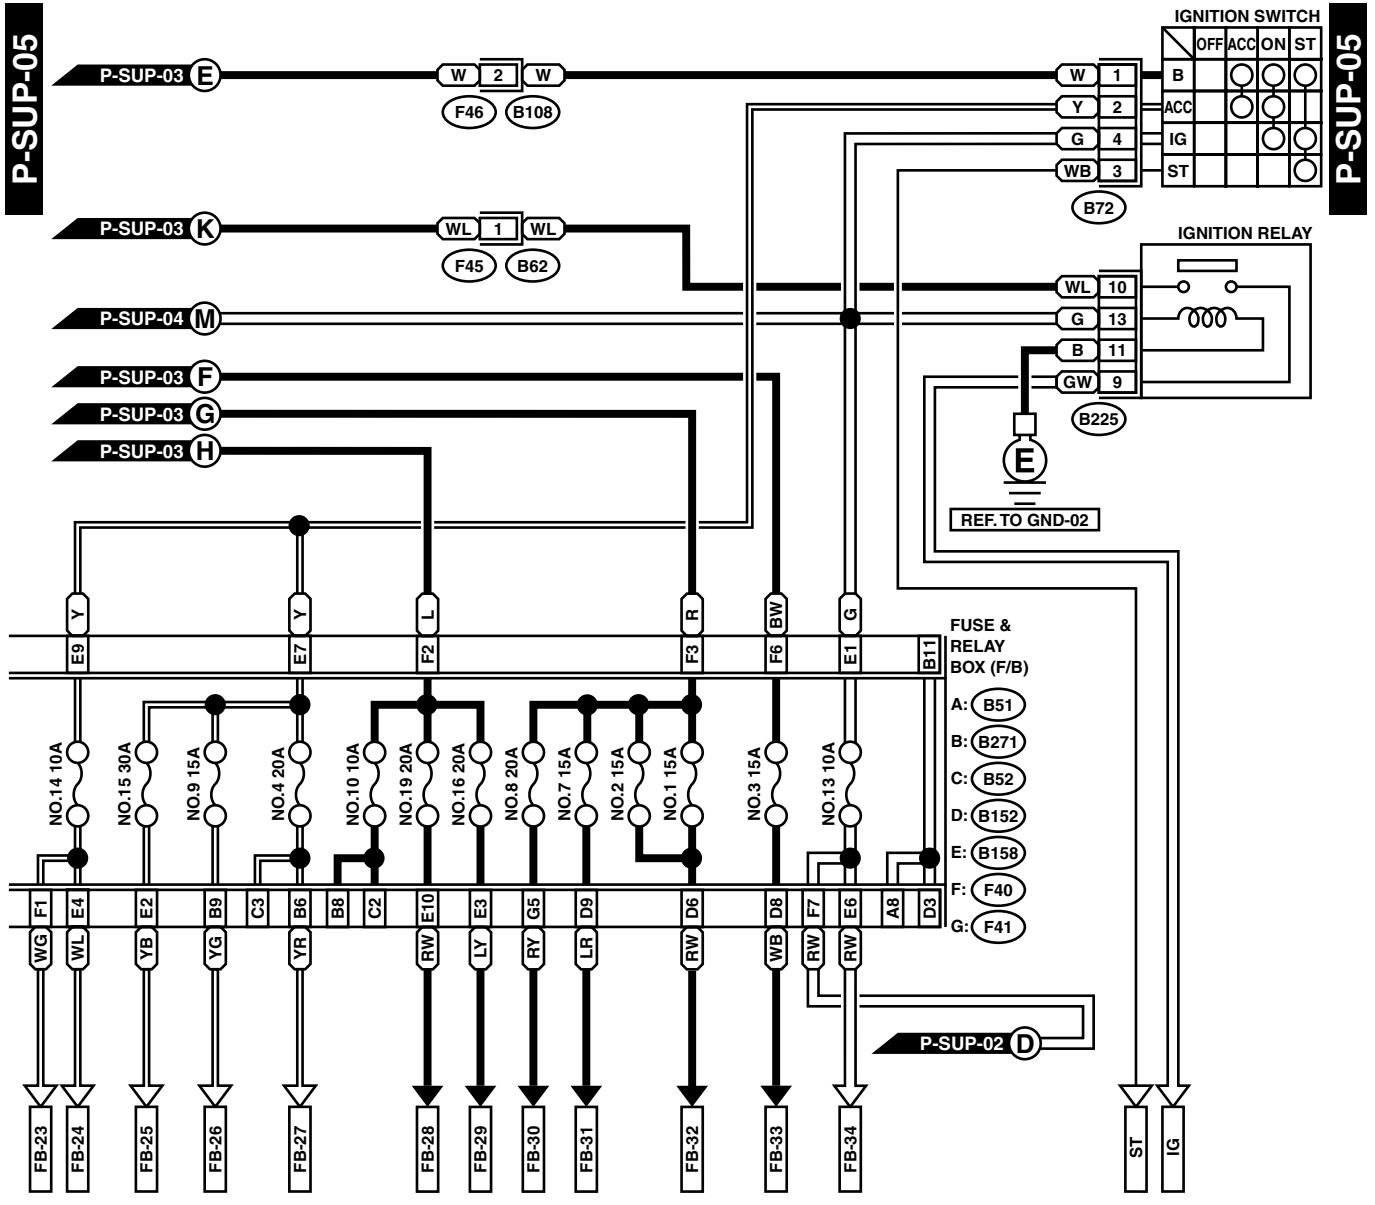

# POWER SUPPLY ROUTING

WIRING SYSTEM

WI-02168

# POWER SUPPLY ROUTING

WIRING SYSTEM

WI-02533

# POWER SUPPLY ROUTING

WIRING SYSTEM

F46 (BLACK)

B72 (BLUE)

C: B52

G: F41 (GRAY)

A: B51 (BLUE)

F: F40 (BROWN)

E: B158 (GRAY)

B: B271 (BLUE)

D: B152

F45

B225 (BLACK)

RELAY BLOCK

WI-02534