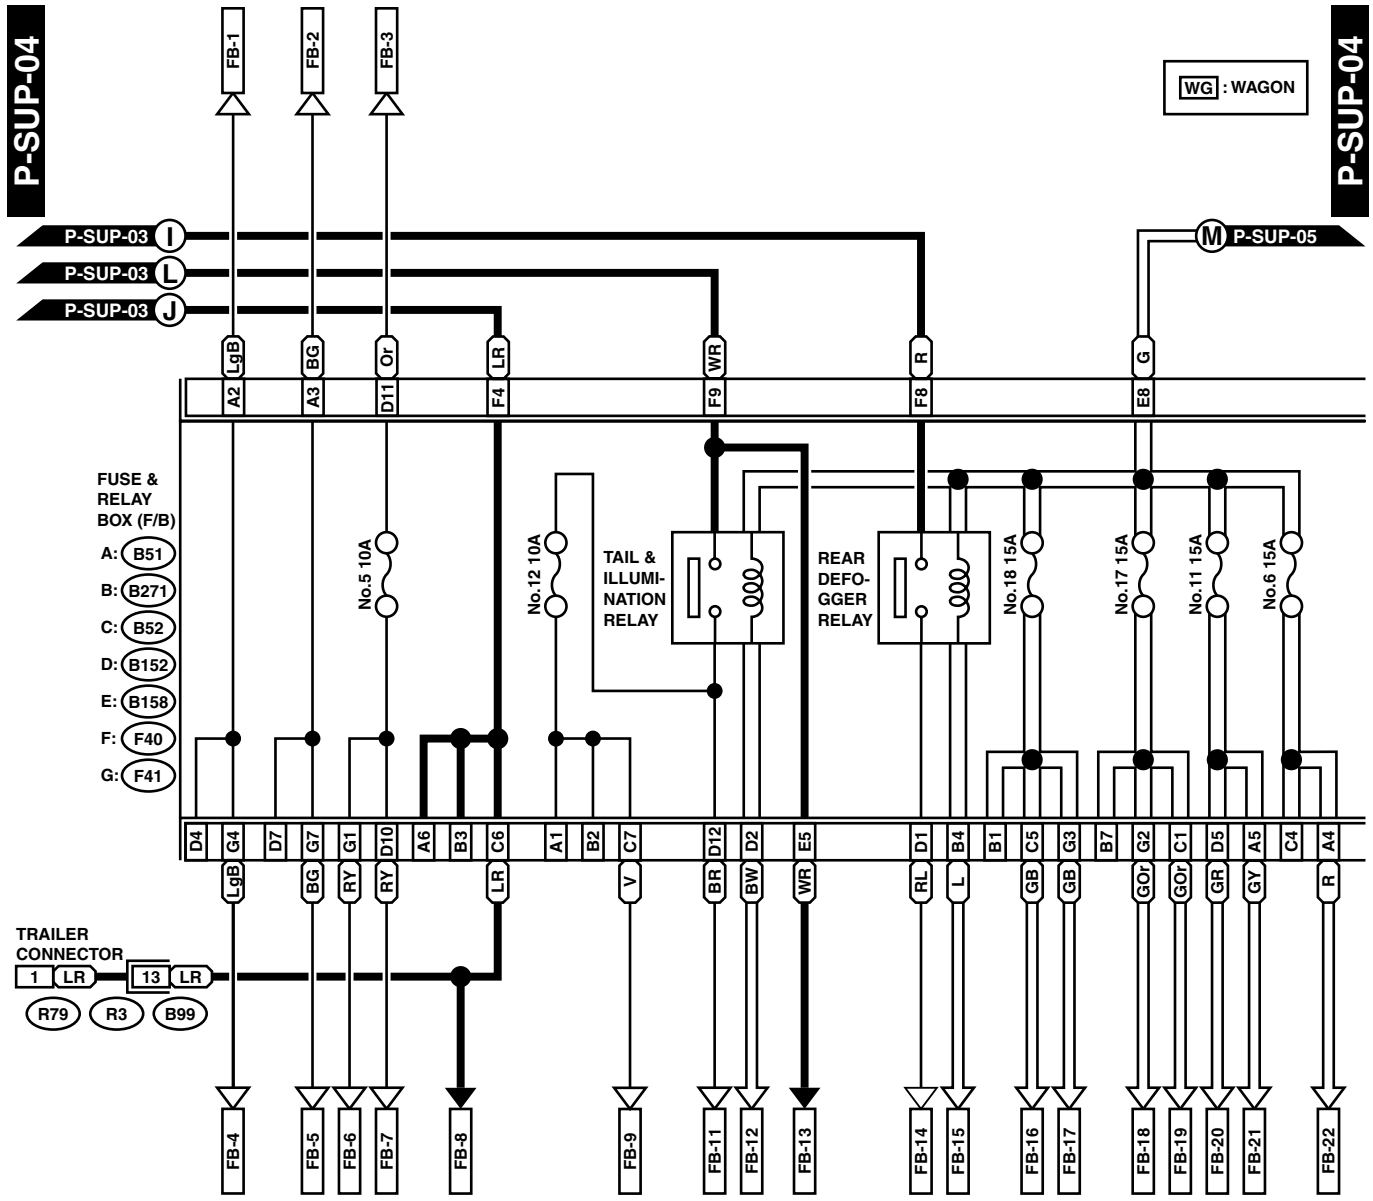

# POWER SUPPLY ROUTING

WIRING SYSTEM

WI-02785

# POWER SUPPLY ROUTING

WIRING SYSTEM

WI-02168

# POWER SUPPLY ROUTING

WIRING SYSTEM

WI-02533

# POWER SUPPLY ROUTING

WIRING SYSTEM

F46 (BLACK)

B72 (BLUE)

C: B52

G: F41 (GRAY)

A: B51 (BLUE)

F: F40 (BROWN)