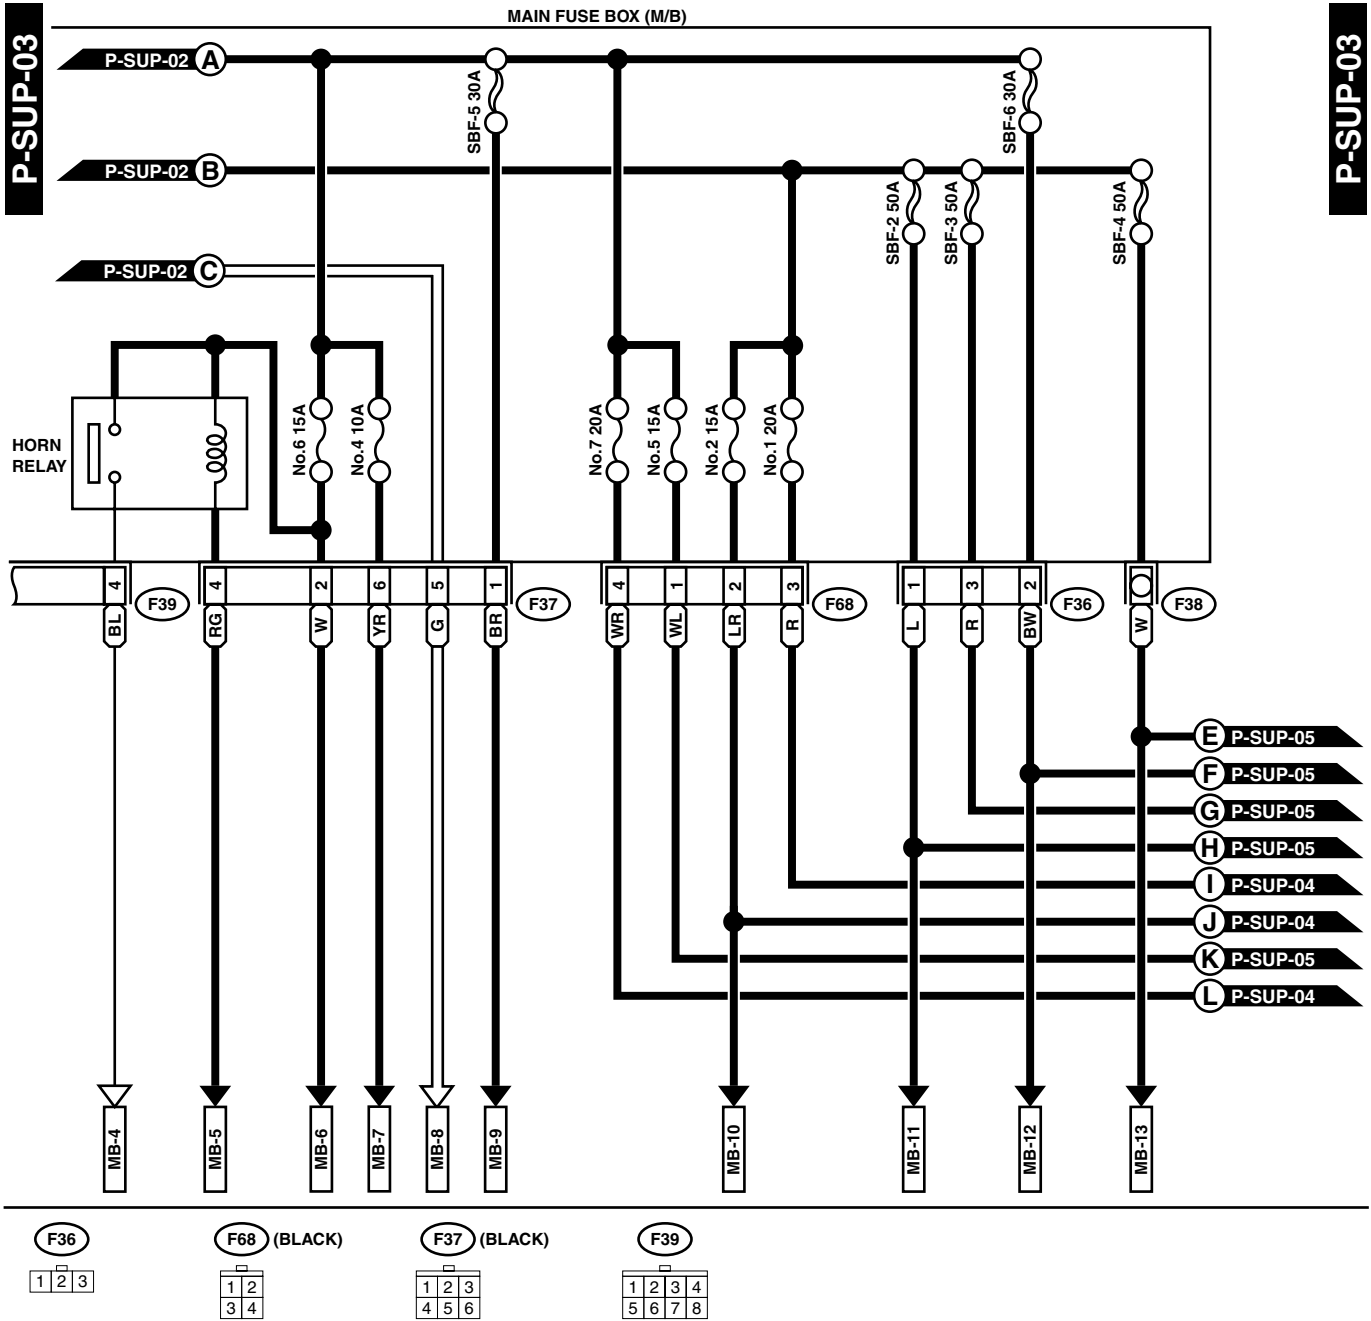

# POWER SUPPLY ROUTING

WIRING SYSTEM

WI-02785

# POWER SUPPLY ROUTING

WIRING SYSTEM

WI-02168

# POWER SUPPLY ROUTING

WIRING SYSTEM

WI-02533

# POWER SUPPLY ROUTING

WIRING SYSTEM

F46 (BLACK)

B72 (BLUE)

C: B52

G: F41 (GRAY)

A: B51 (BLUE)

F: F40 (BROWN)