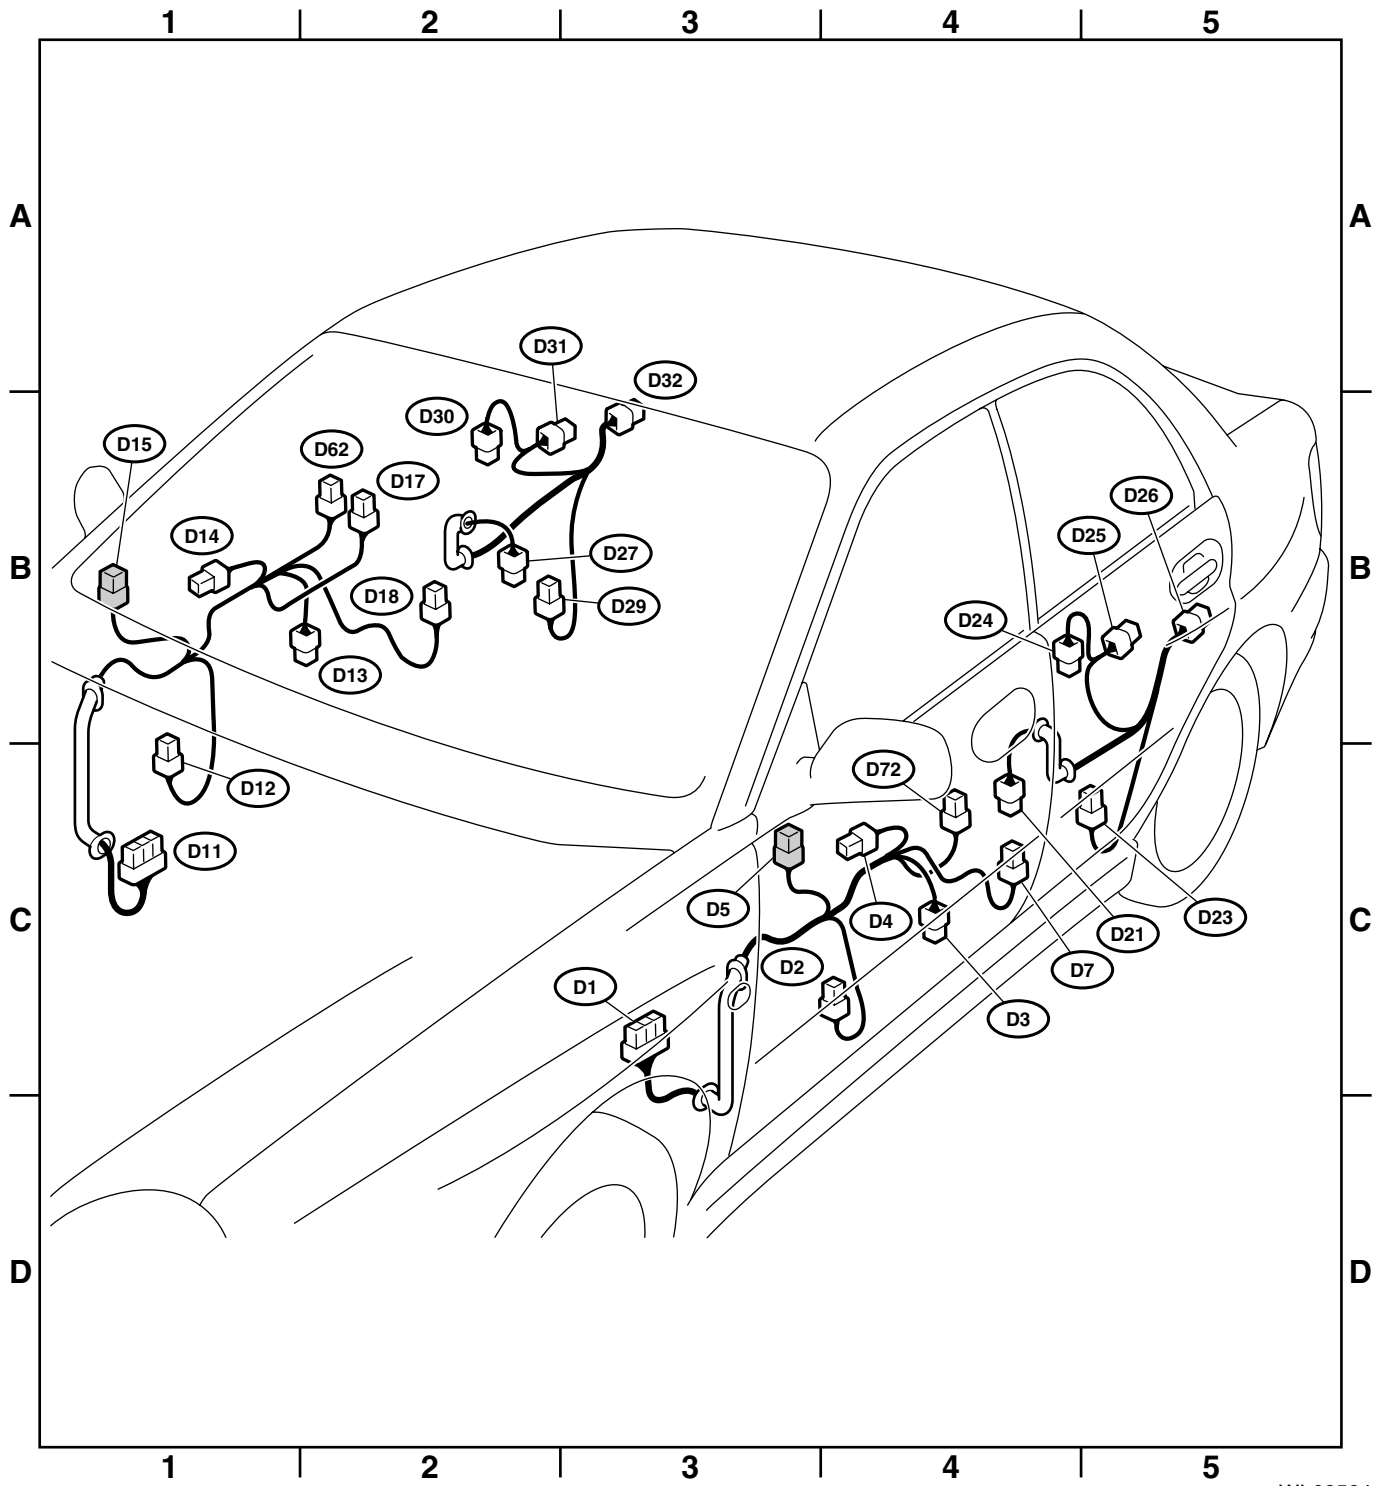

DOOR CORD

WIRING SYSTEM

56. Door Cord

A: LOCATION

Connector				Connecting to	
No.	Pole	Color	Area	No.	Name
D1	25	★	C-3	B30	Bulkhead wiring harness
D2	2	★	C-4		Front door speaker (Driver side)
D3	2	Black	C-4		Front power window motor (Driver side)
D4	2	Black	C-4		Front door tweeter (Driver side)
D5	6	★	C-3		Remote control rearview mirror LH (Without mirror heater)
	8	Black	C-3		Remote control rearview mirror LH (With mirror heater)
D7	16	★	C-4		Power window main switch
D11	25	★	C-1	B101	Bulkhead wiring harness
D12	2	★	C-1		Front door speaker RH
D13	2	Black	B-2		Front power window motor RH
D14	2	★	B-1		Front door tweeter RH
D15	6	★	B-1		Remote control rearview mirror RH (Without mirror heater)
	8	Black	B-1		Remote control rearview mirror RH (With mirror heater)
D17	8	★	B-2		Front power window sub switch RH
D18	4	★	B-2		Front door lock actuator RH
D21	8	★	C-4	B269	Bulkhead wiring harness
D23	2	★	C-5		Rear door speaker LH
D24	2	Black	B-4		Rear power window motor LH
D25	8	★	B-5		Rear power window sub switch LH
D26	4	★	B-5		Rear door lock actuator LH
D27	8	★	B-2	B265	Bulkhead wiring harness
D29	2	★	B-2		Rear door speaker RH
D30	2	Black	B-2		Rear power window motor RH
D31	8	★	B-2		Rear power window sub switch RH
D32	4	★	B-3		Rear door lock actuator RH
D62	5	★	B-2		Front door lock switch RH
D72	4	★	C-4		Front door lock actuator LH

★: Non-colored

DOOR CORD

WIRING SYSTEM

WI-02524