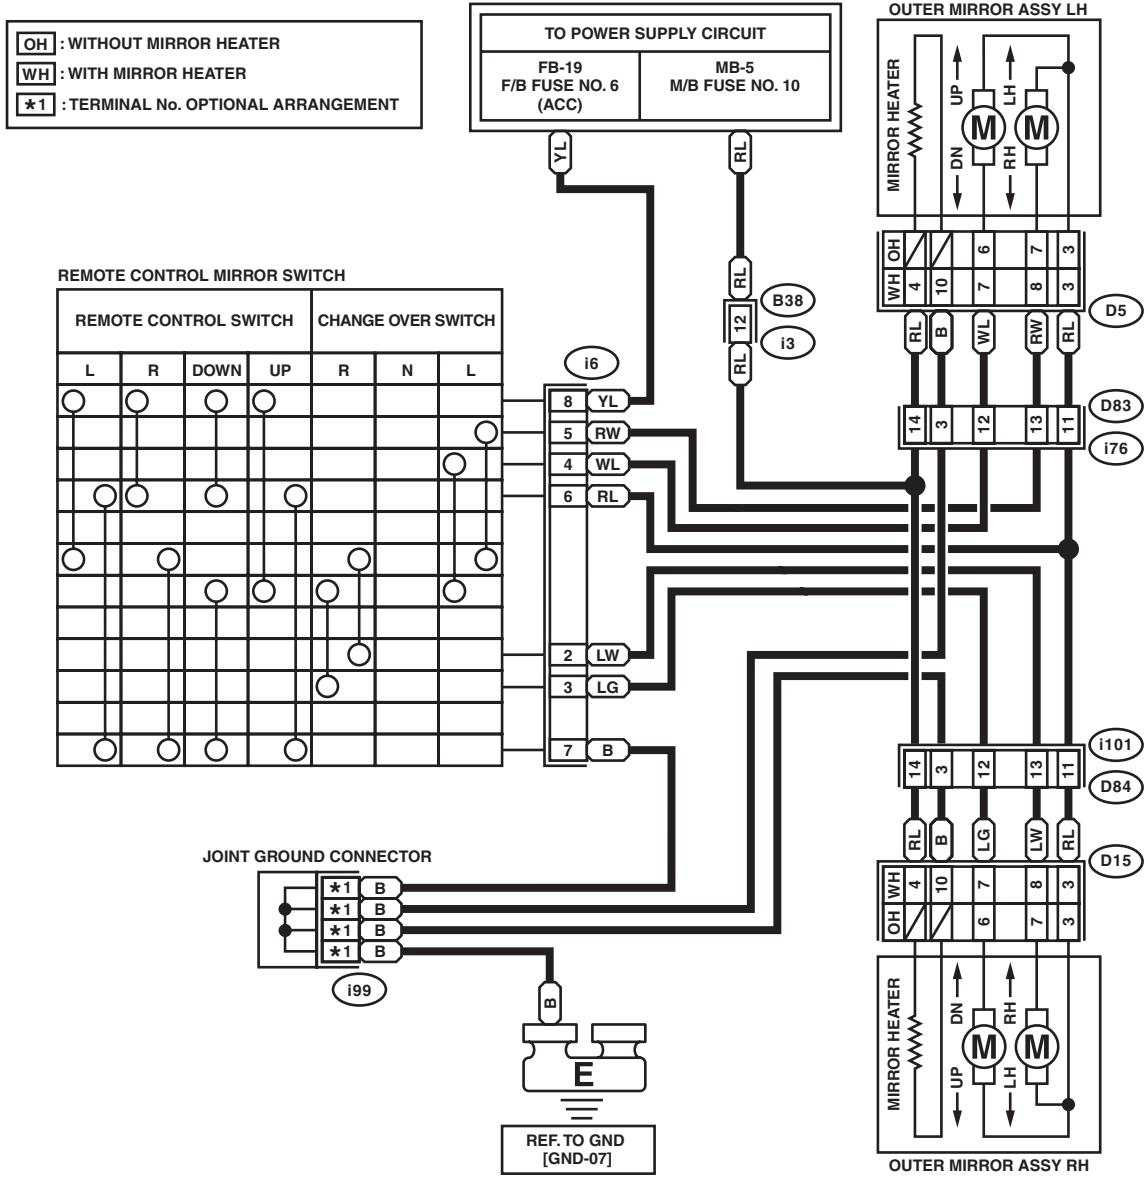

# Remote Control Mirror System

WIRING SYSTEM

## 35. Remote Control Mirror System

### A: WIRING DIAGRAM

R/M-01

R/M-01

WI-27971