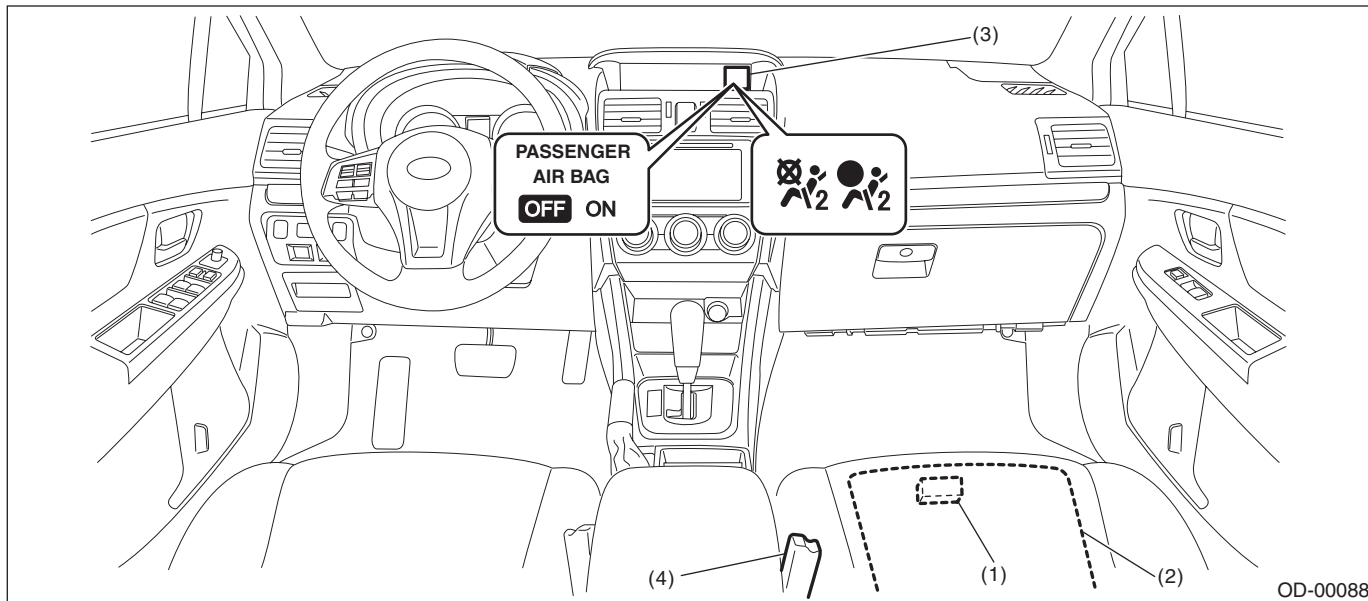

Electrical Component Location

OCCUPANT DETECTION SYSTEM (DIAGNOSTICS)

4. Electrical Component Location

A: LOCATION

OD-00088

- (1) Occupant detection control module
- (2) Occupant detection sensor
- (3) Airbag ON/OFF indicator light
- (4) Buckle switch (passenger's seat)