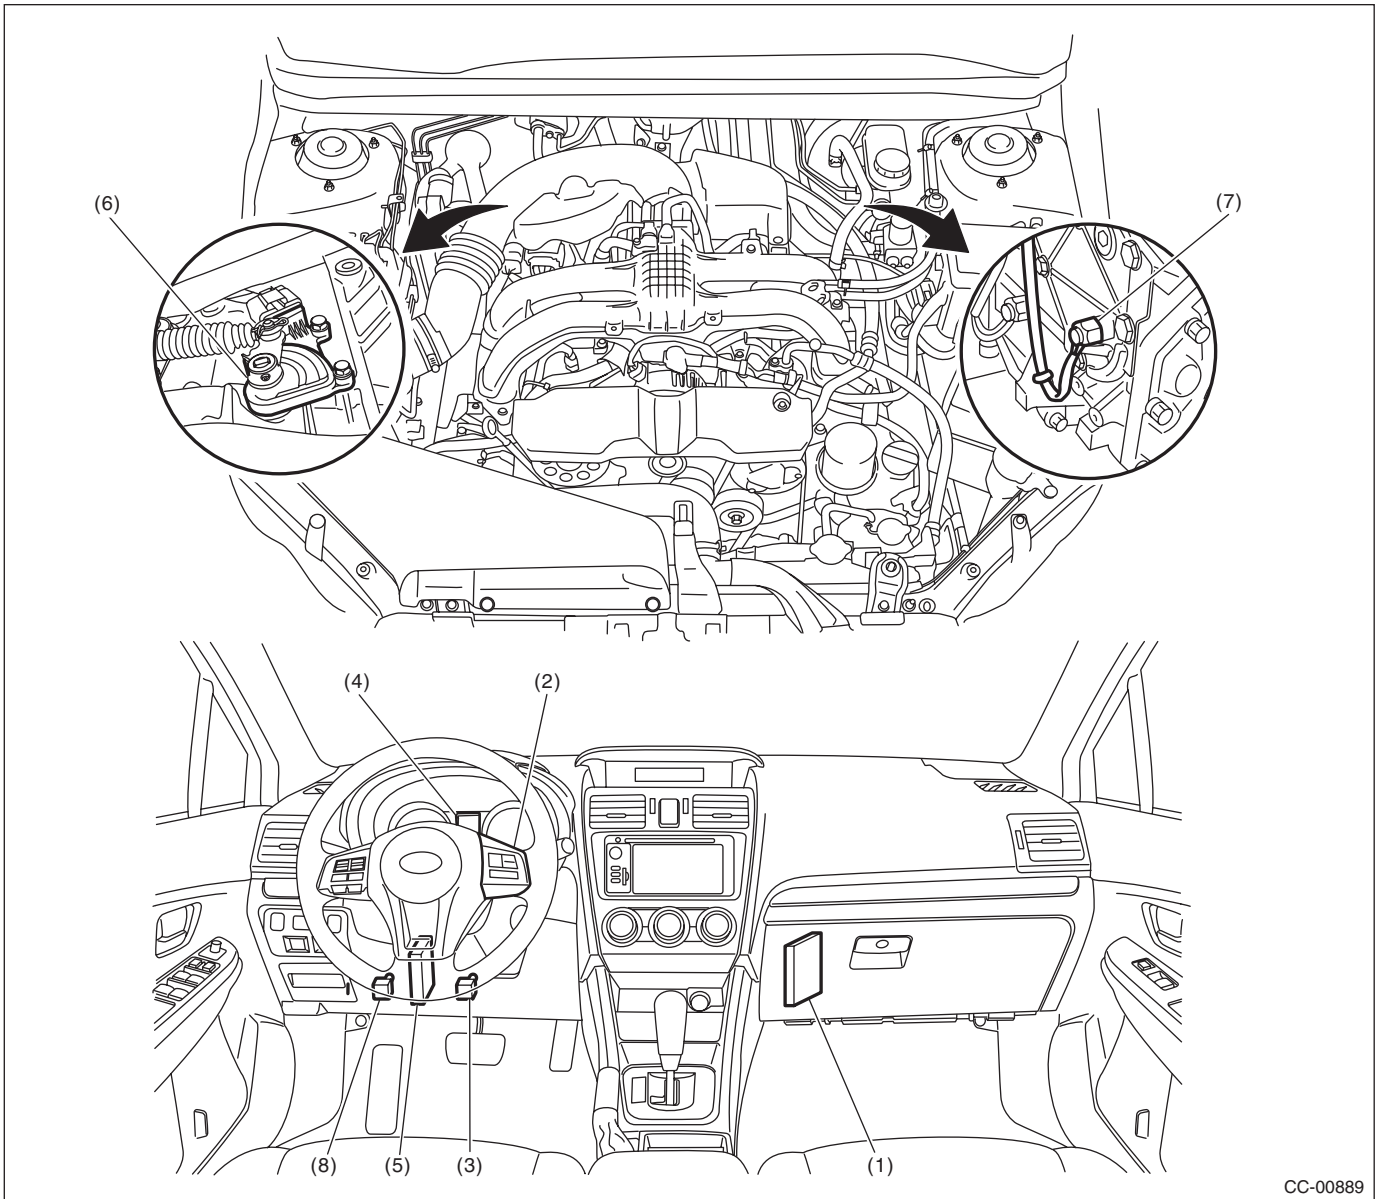

# Electrical Component Location

## CRUISE CONTROL SYSTEM (DIAGNOSTICS)

### 3. Electrical Component Location

#### A: LOCATION

CC-00889

- |                                   |   |  |
|-----------------------------------|---|--|
| (1) Engine control module (ECM)   | (4) Cruise indicator light and cruise set indicator light | (7) Neutral position switch (MT model) |
| (2) Cruise control command switch | (5) Transmission control module (TCM) (CVT model)         | (8) Clutch switch (MT model)           |
| (3) Stop light and brake switch   | (6) Inhibitor switch (CVT model)                          |  |