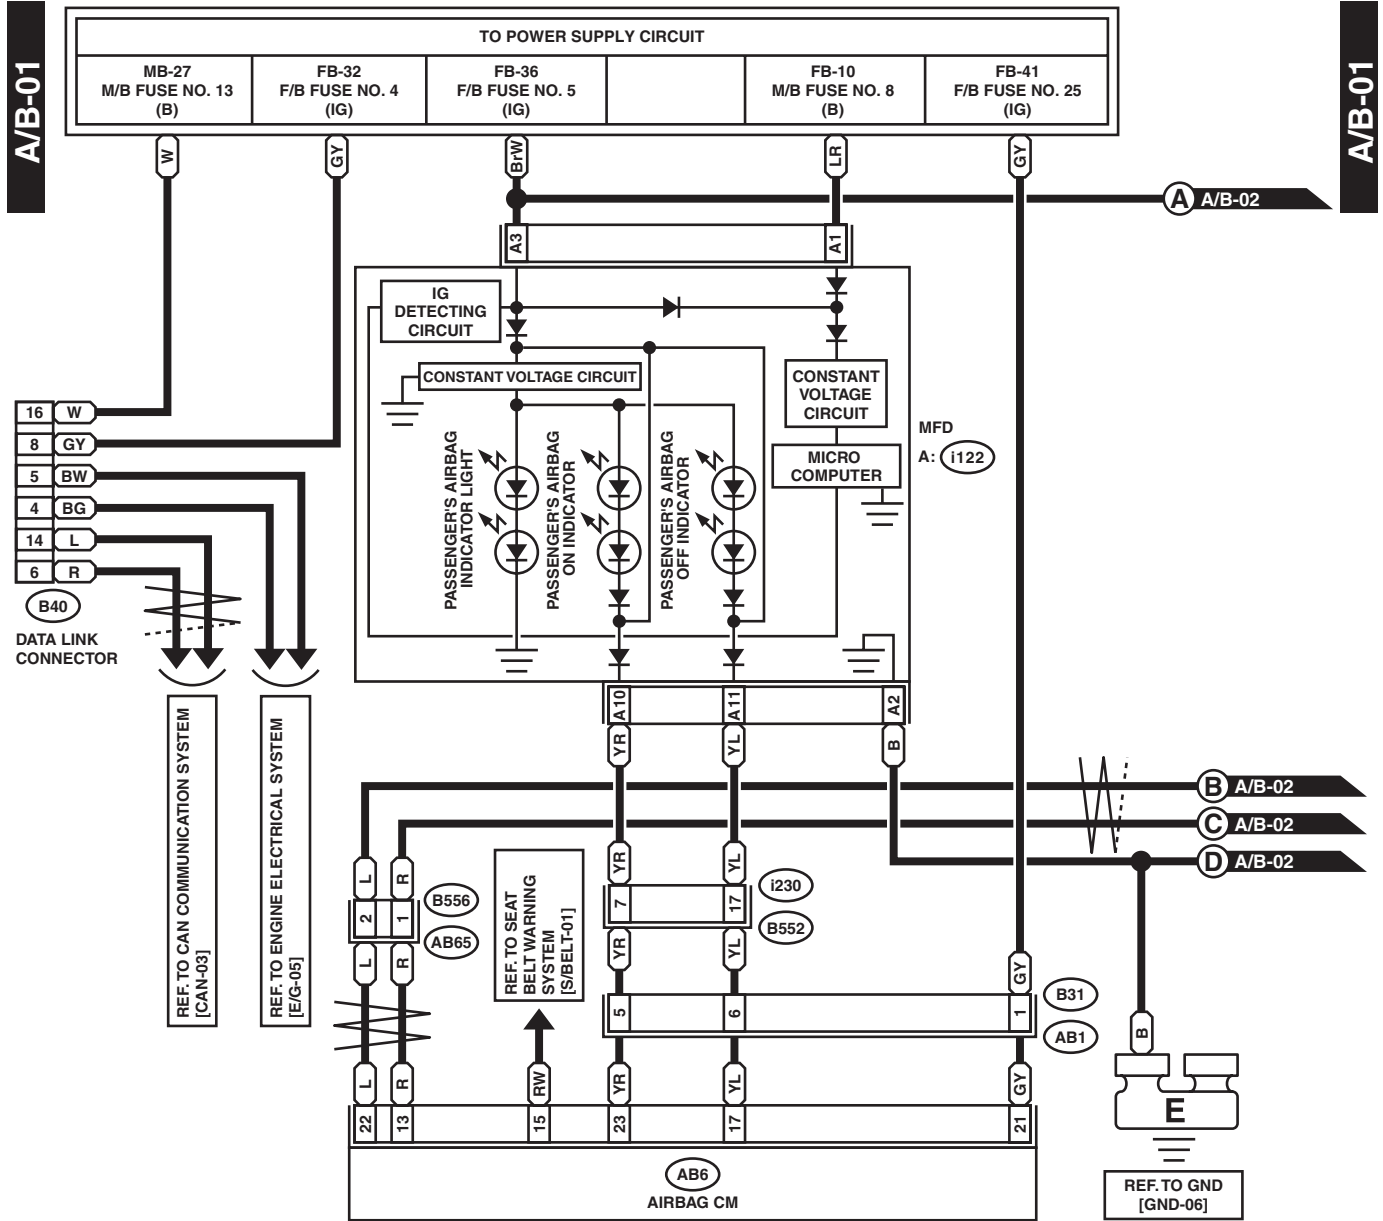

Airbag System

WIRING SYSTEM

5. Airbag System

A: WIRING DIAGRAM

B556

B31 (GRAY)

A: i122 (BLACK)

B40 (BLACK)

i230

AB6 (YELLOW)

WI-37810

Airbag System

WIRING SYSTEM

WI-34148

Airbag System

WIRING SYSTEM

A/B-03

A/B-03

AB13 (YELLOW)
AB16 (YELLOW)

AB37 (ORANGE)

AB38 (BLACK)
AB66 (BLACK)

AB2 (YELLOW)

AB9 (YELLOW)

AB6 (YELLOW)