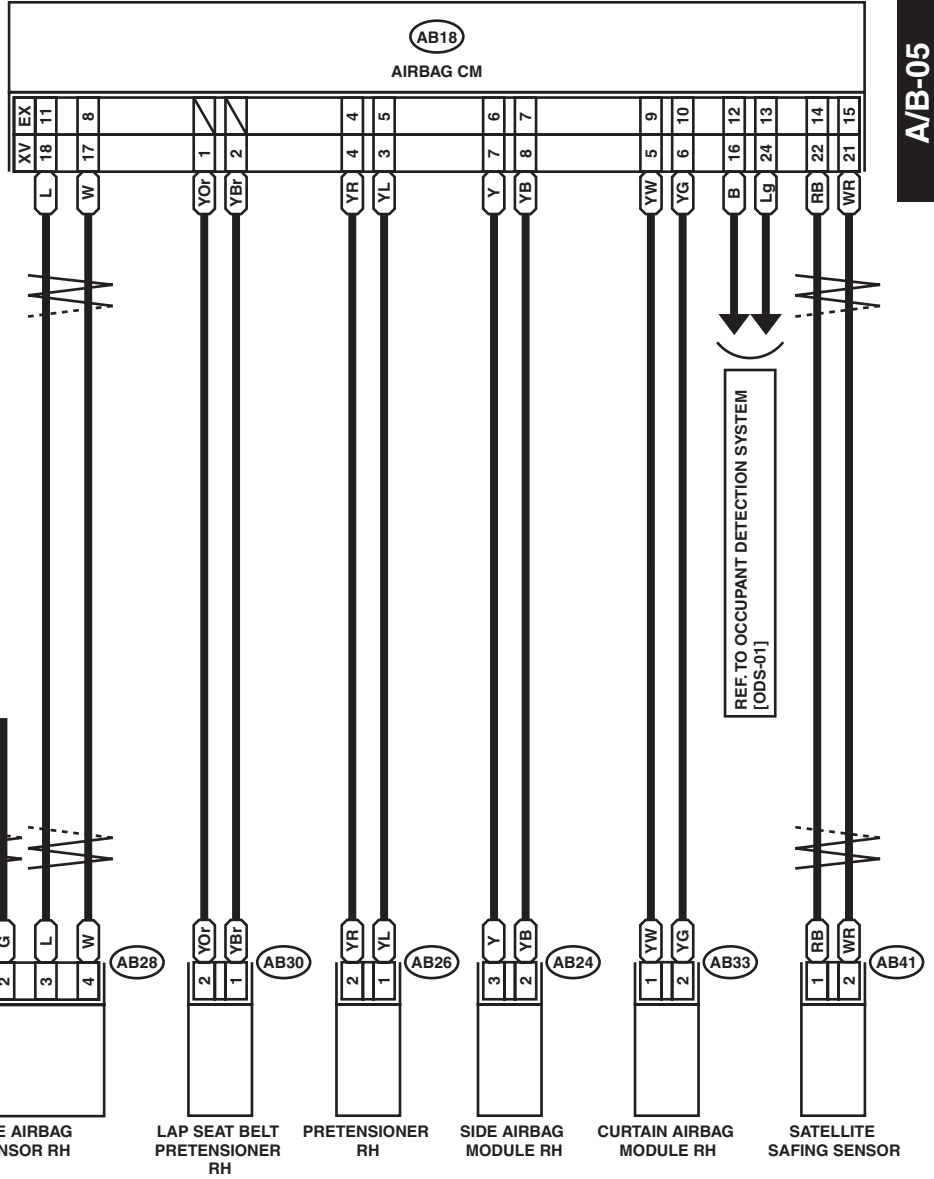

Airbag System

WIRING SYSTEM

5. Airbag System

A: WIRING DIAGRAM

B556

B31 (GRAY)

A: i122 (BLACK)

B40 (BLACK)

WI-34149

Airbag System

WIRING SYSTEM

A/B-04

A/B-04

XV : XV MODEL
EX : EXCEPT FOR XV MODEL

WI-37811

Airbag System

WIRING SYSTEM

A/B-05

A/B-05

XV : XV MODEL
EX : EXCEPT FOR XV MODEL

WI-37812