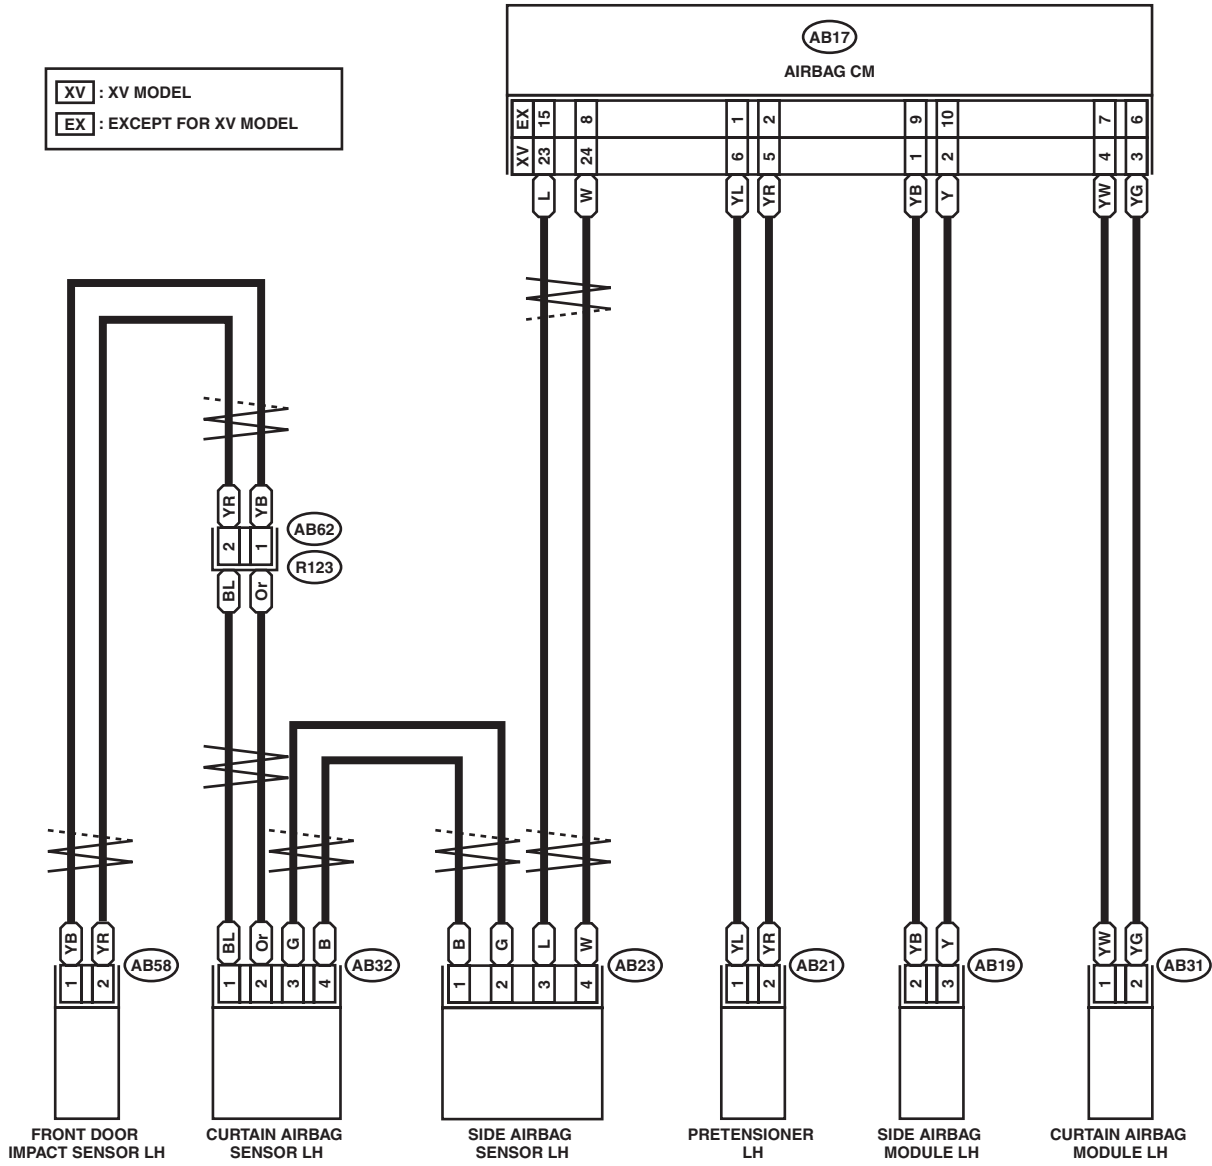

Airbag System

WIRING SYSTEM

5. Airbag System

A: WIRING DIAGRAM

B556

B31 (GRAY)

A: i122 (BLACK)

B40 (BLACK)

WI-34149

Airbag System

WIRING SYSTEM

A/B-04

A/B-04

XV : XV MODEL
EX : EXCEPT FOR XV MODEL

WI-37811

Airbag System

WIRING SYSTEM

A/B-05

A/B-05

XV : XV MODEL
EX : EXCEPT FOR XV MODEL

WI-37812