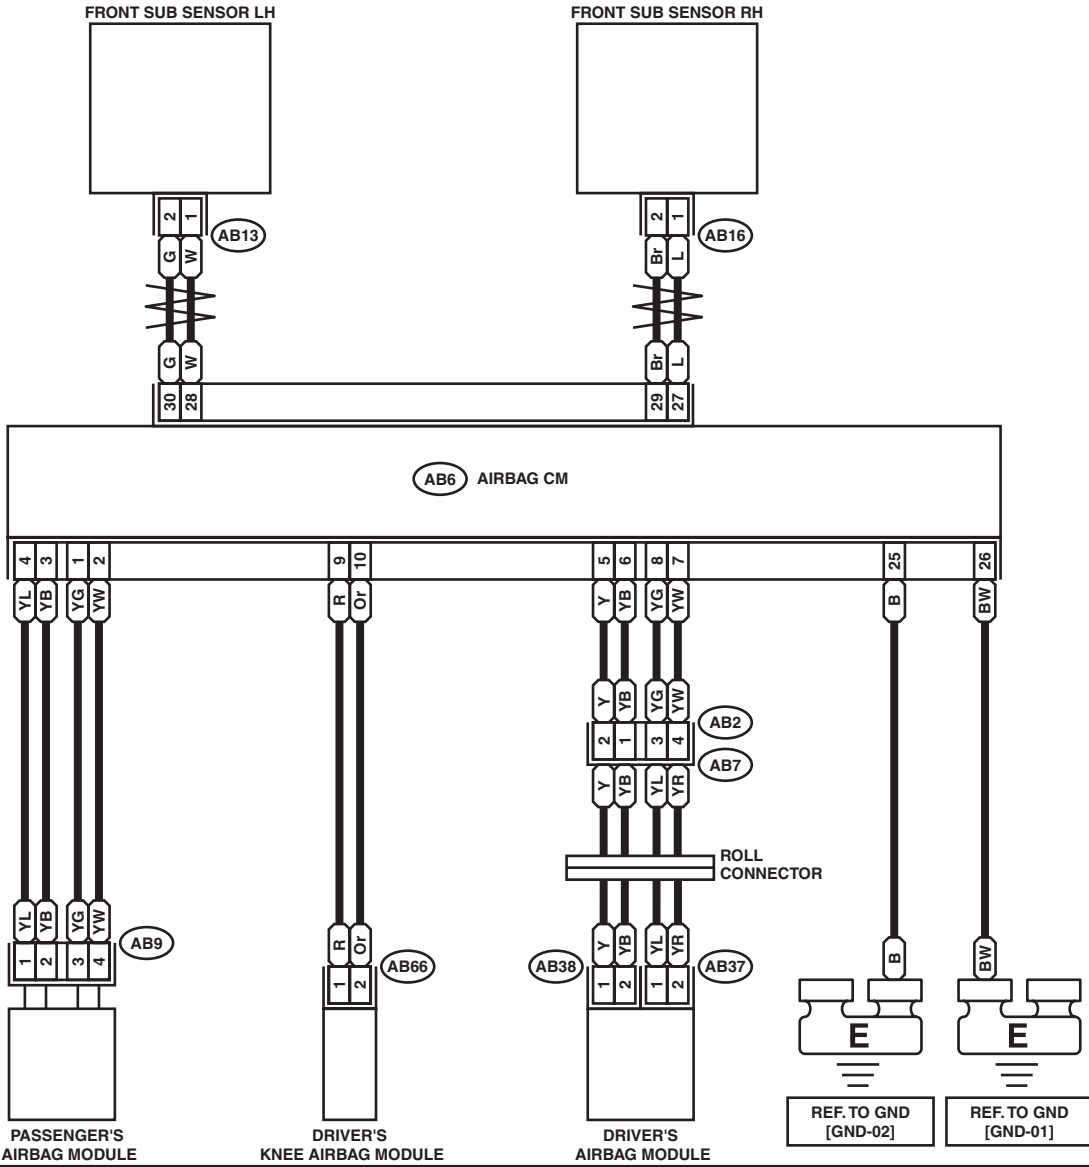

Airbag System

WIRING SYSTEM

5. Airbag System

A: WIRING DIAGRAM

B556

B31 (GRAY)

A: i122 (BLACK)

B40 (BLACK)

i230

AB6 (YELLOW)

WI-37810

Airbag System

WIRING SYSTEM

WI-34148

Airbag System

WIRING SYSTEM

A/B-03

A/B-03

AB13 (YELLOW)
AB16 (YELLOW)

AB37 (ORANGE)

AB38 (BLACK)
AB66 (BLACK)

AB2 (YELLOW)

AB9 (YELLOW)

AB6 (YELLOW)