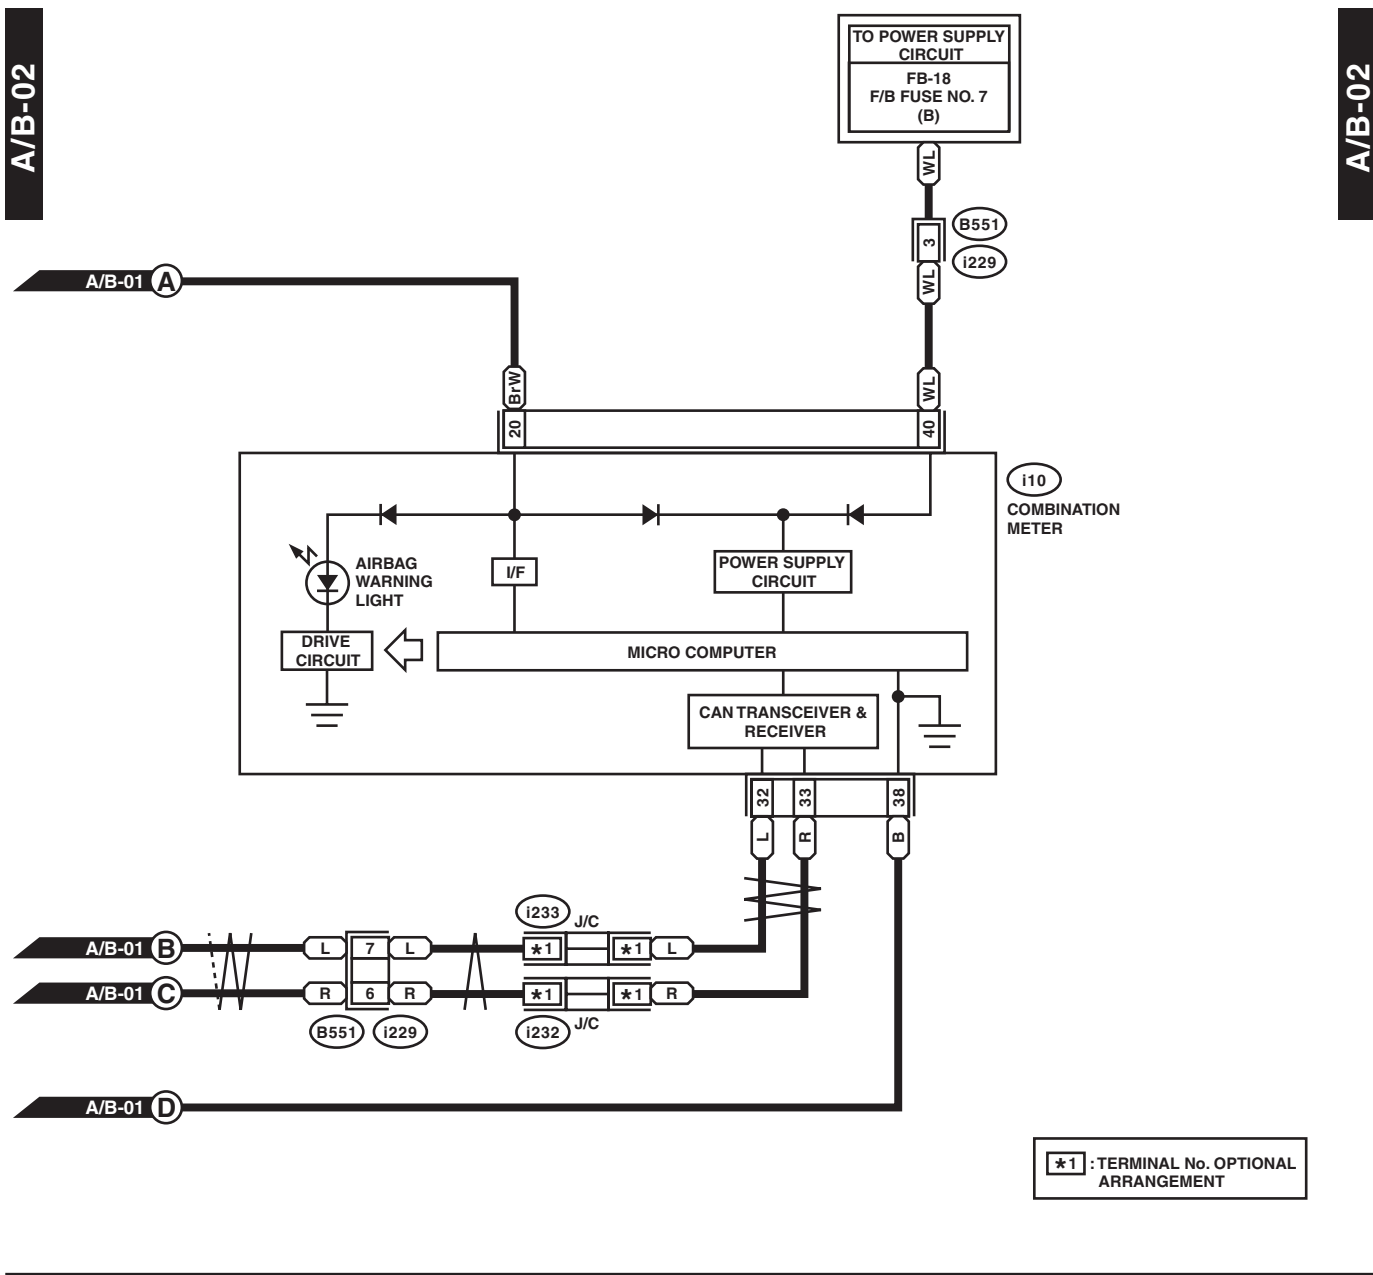

Airbag System

WIRING SYSTEM

5. Airbag System

A: WIRING DIAGRAM

B556

B31 (GRAY)

A: i122 (BLACK)

B40 (BLACK)

i230

AB6 (YELLOW)

WI-37810

Airbag System

WIRING SYSTEM

WI-34148

Airbag System

WIRING SYSTEM

A/B-03

A/B-03

AB13 (YELLOW)
AB16 (YELLOW)

AB37 (ORANGE)

AB38 (BLACK)
AB66 (BLACK)

AB2 (YELLOW)

AB9 (YELLOW)

AB6 (YELLOW)

WIRING SYSTEM

A/B-05

A/B-05

XV : XV MODEL
EX : EXCEPT FOR XV MODEL

WI-37812