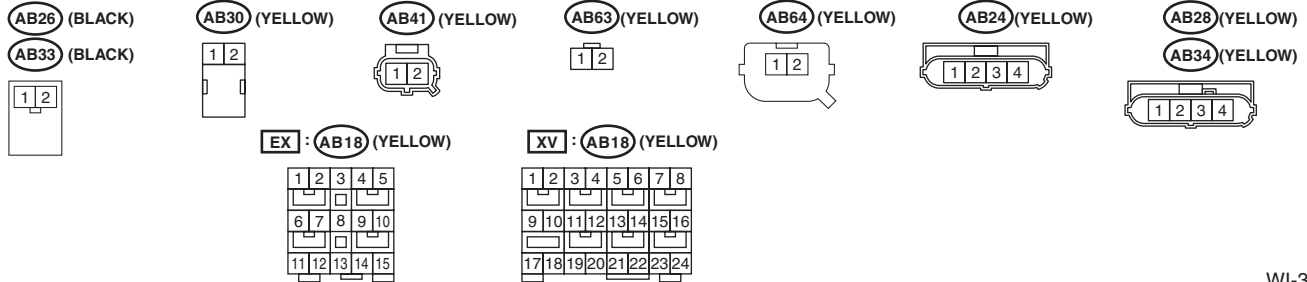

Airbag System

WIRING SYSTEM

A/B-05

A/B-05

XV : XV MODEL
EX : EXCEPT FOR XV MODEL

WI-37812