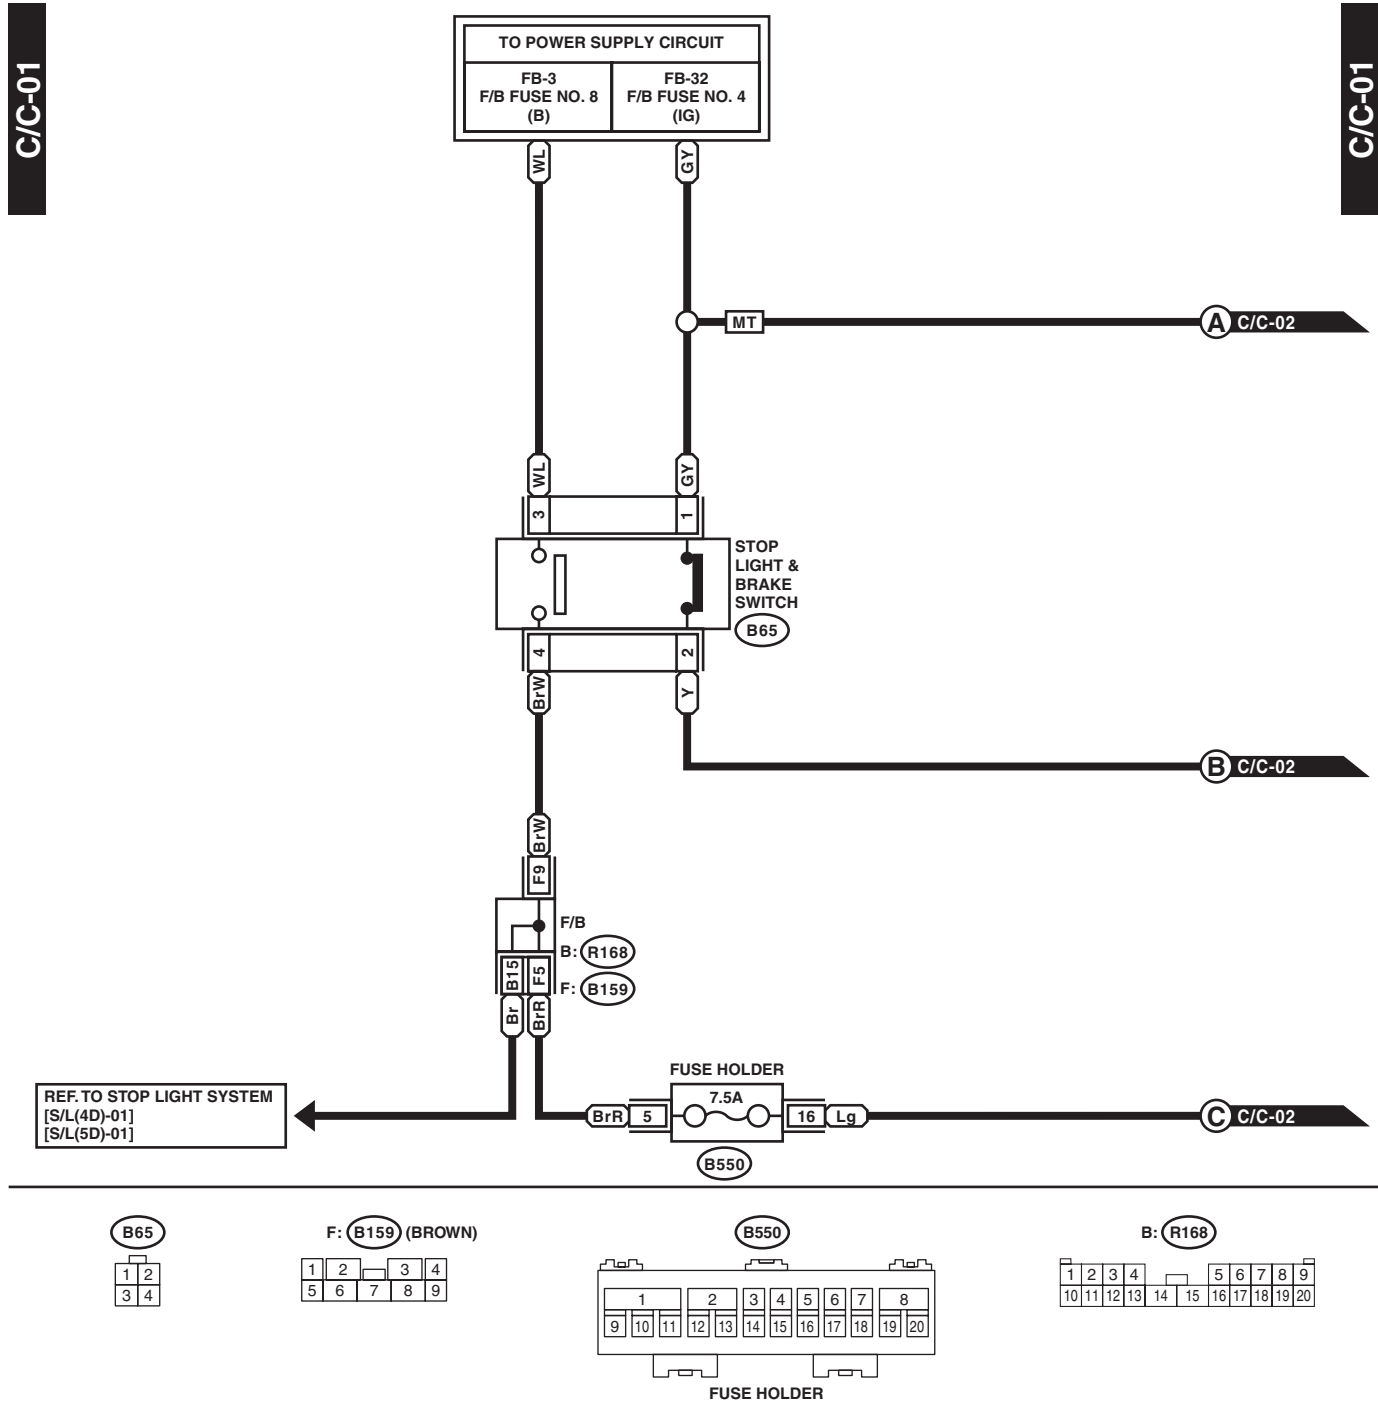

14. Cruise Control System

A: WIRING DIAGRAM

WI-37825

Cruise Control System

WIRING SYSTEM

WI-37826

Cruise Control System

WIRING SYSTEM

WI-34185