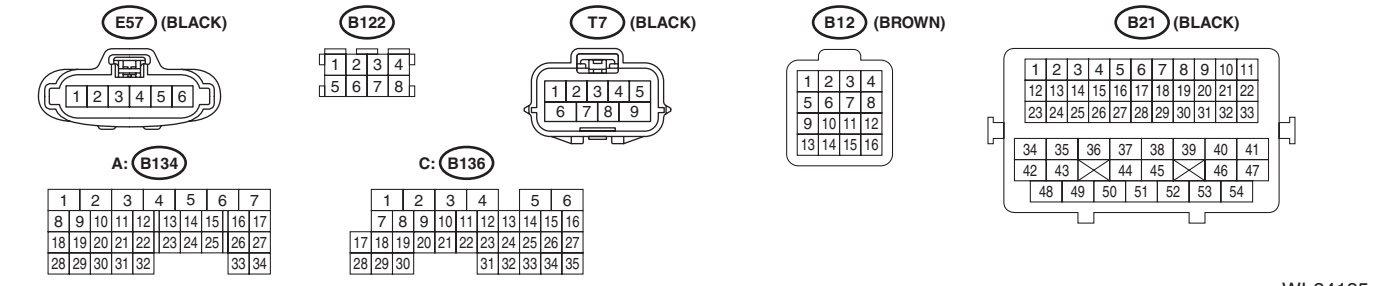

14. Cruise Control System

A: WIRING DIAGRAM

WI-37825

Cruise Control System

WIRING SYSTEM

WI-37826

Cruise Control System

WIRING SYSTEM