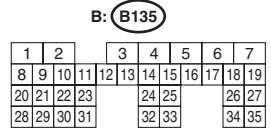

14. Cruise Control System

A: WIRING DIAGRAM

WI-37825

Cruise Control System

WIRING SYSTEM

WI-37826

Cruise Control System

WIRING SYSTEM