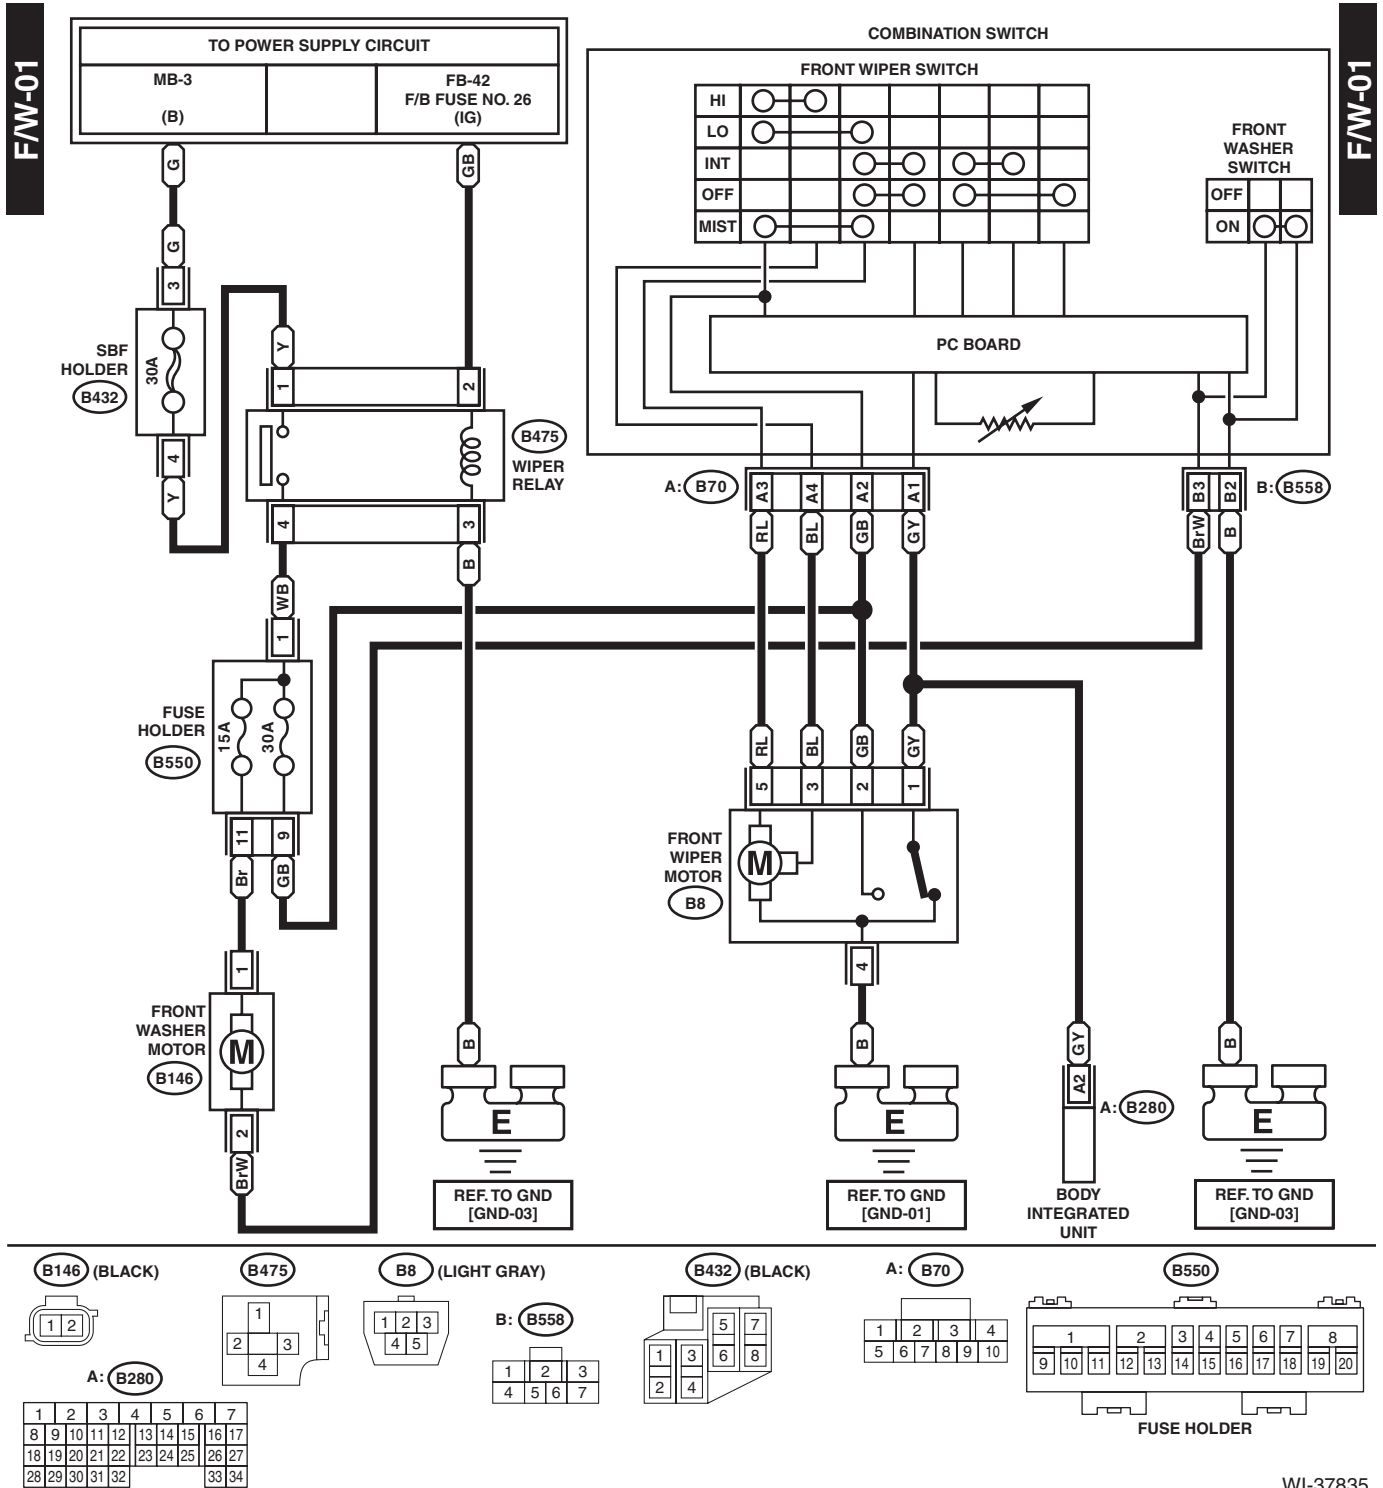

# Front Wiper and Washer System

WIRING SYSTEM

## 20. Front Wiper and Washer System

### A: WIRING DIAGRAM

WI-37835

# Front Wiper and Washer System

WIRING SYSTEM

F/W-02

F/W-02

(B396) (BROWN)

(i230)

(i10)

WI-34210