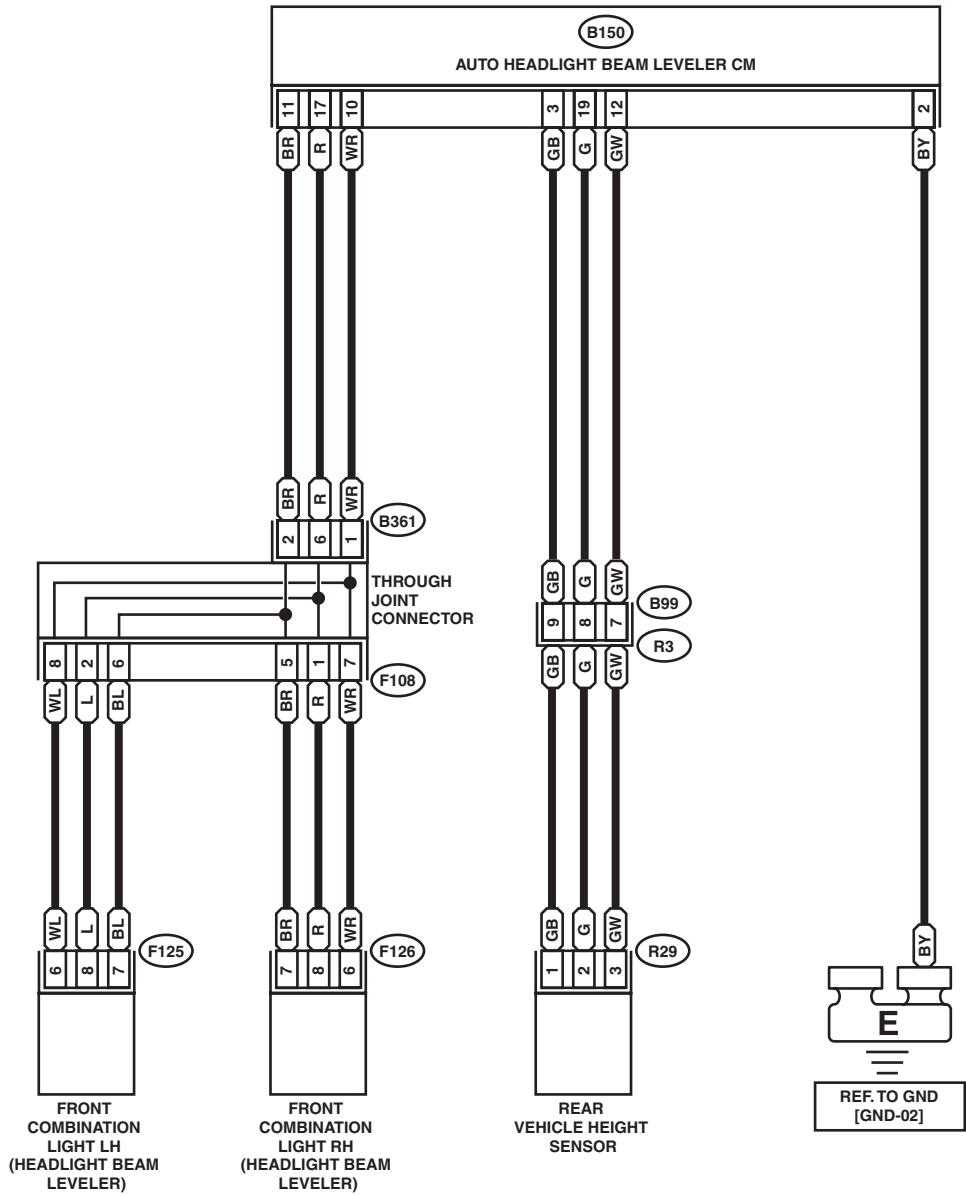

## 22.Headlight Beam Leveler System

### A: WIRING DIAGRAM

**HLBL-01**

**HLBL-01**

# Headlight Beam Leveler System

WIRING SYSTEM

HLBL-02

HLBL-02

WI-37837