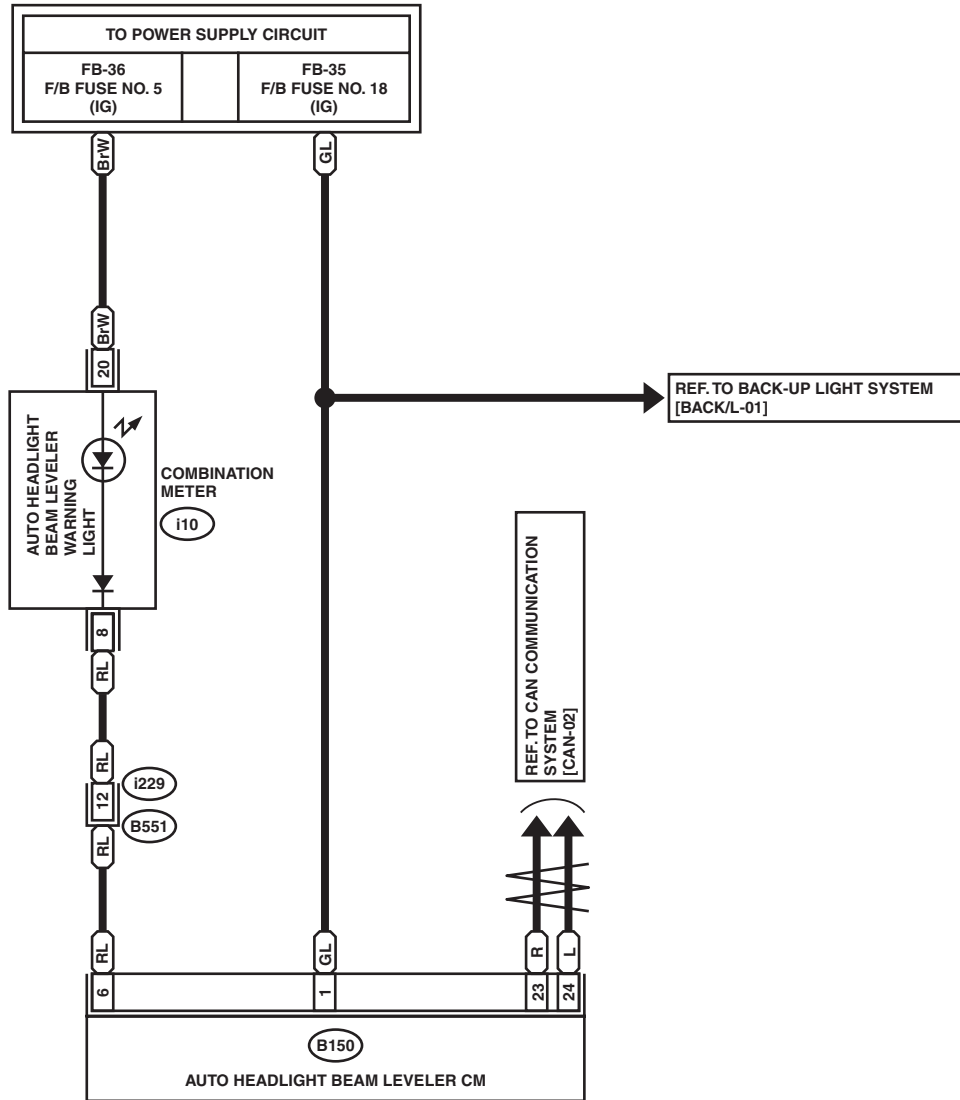

## 22.Headlight Beam Leveler System

### A: WIRING DIAGRAM

**HLBL-01**

**HLBL-01**

# Headlight Beam Leveler System

WIRING SYSTEM

HLBL-02

HLBL-02

WI-37837