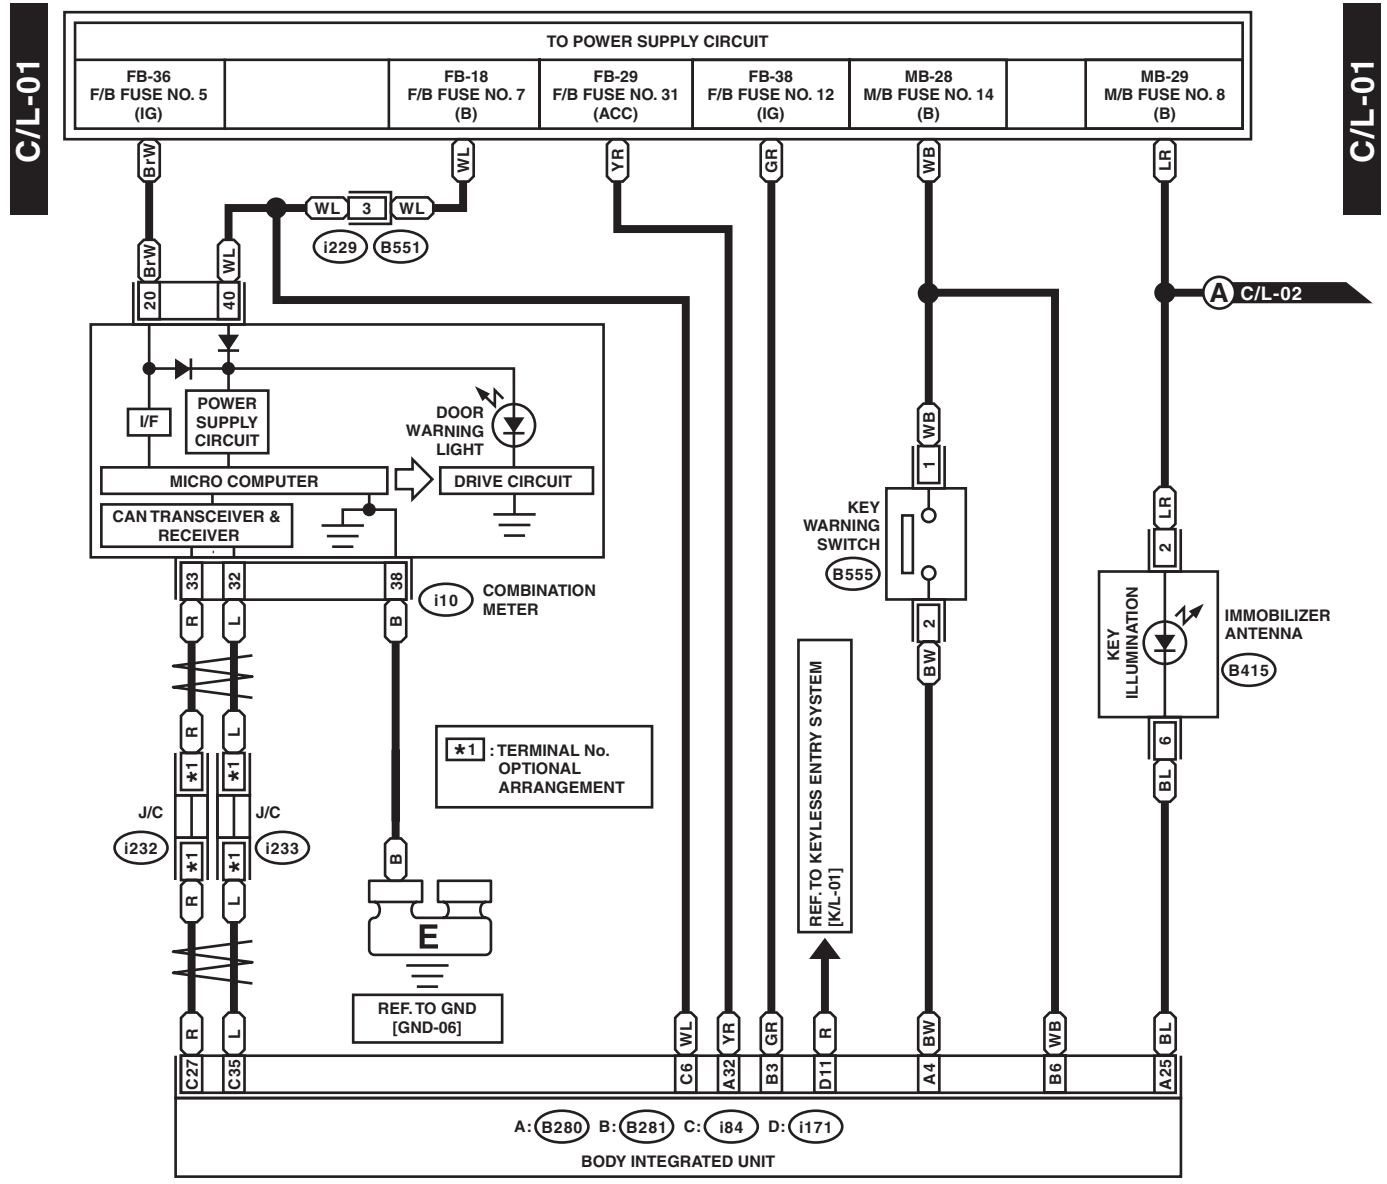

26. Interior Light System

A: WIRING DIAGRAM

WI-37839

Interior Light System

WIRING SYSTEM

WI-37840

Interior Light System

WIRING SYSTEM

4Dr : 4 DOOR MODEL
5Dr : 5 DOOR MODEL

WI-37841