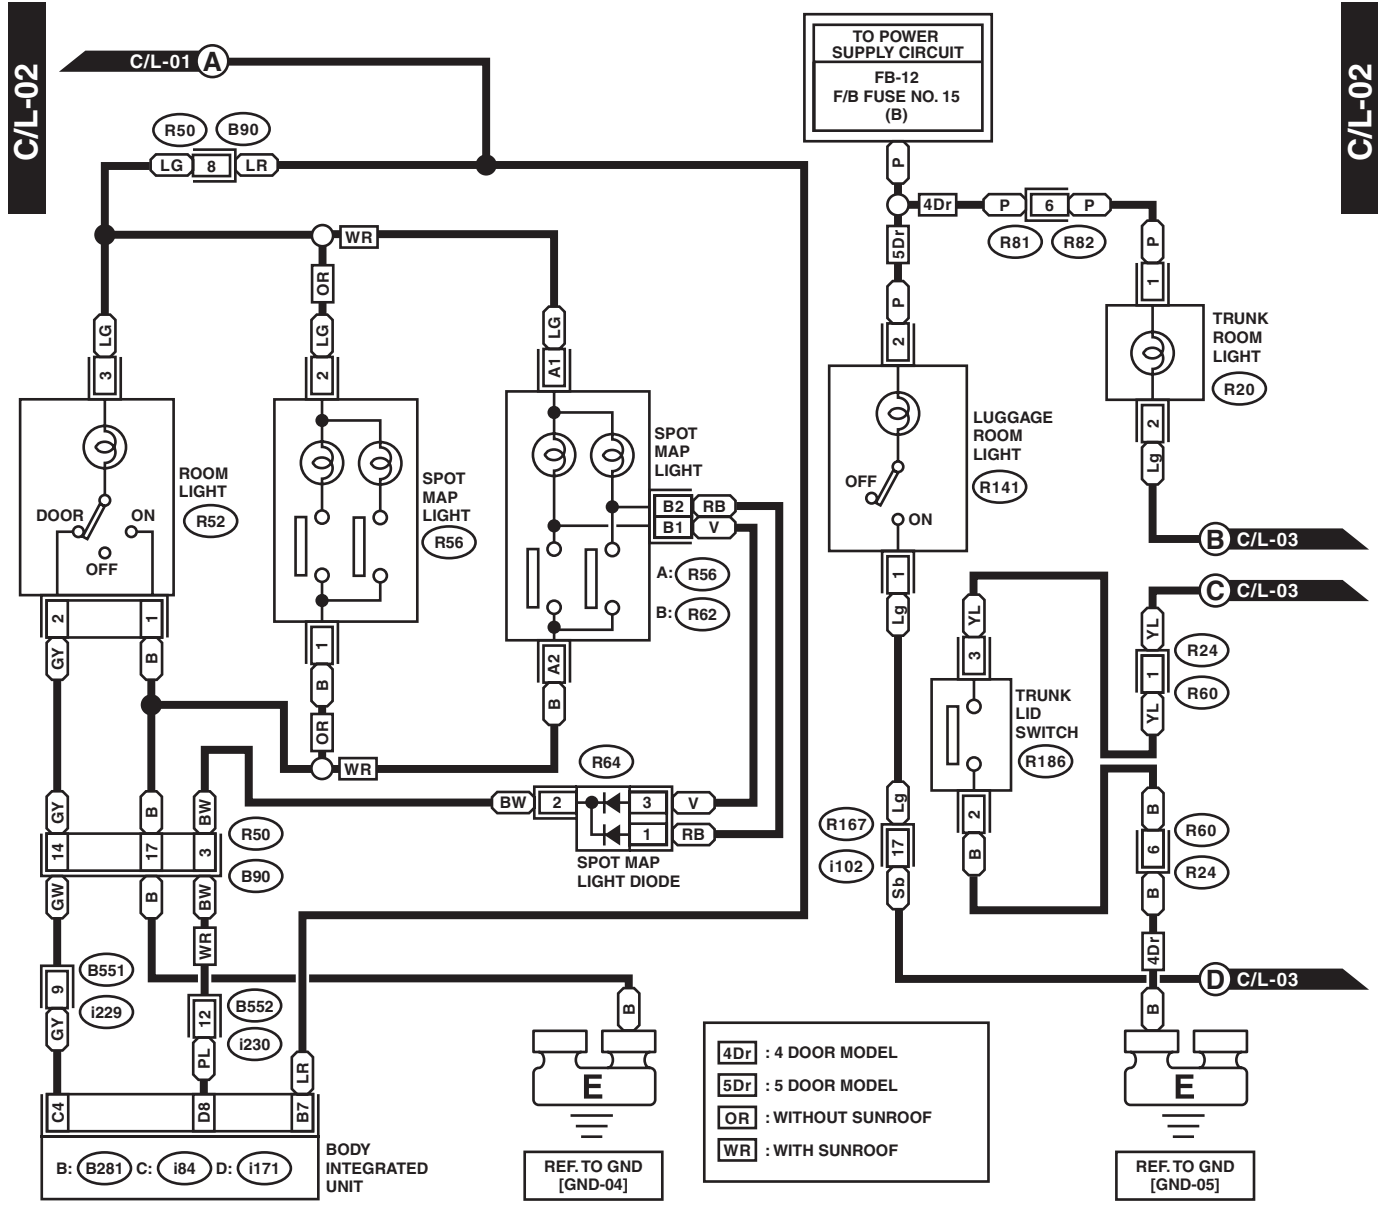

26. Interior Light System

A: WIRING DIAGRAM

WI-37839

Interior Light System

WIRING SYSTEM

WI-37840

Interior Light System

WIRING SYSTEM

4Dr : 4 DOOR MODEL
5Dr : 5 DOOR MODEL

WI-37841