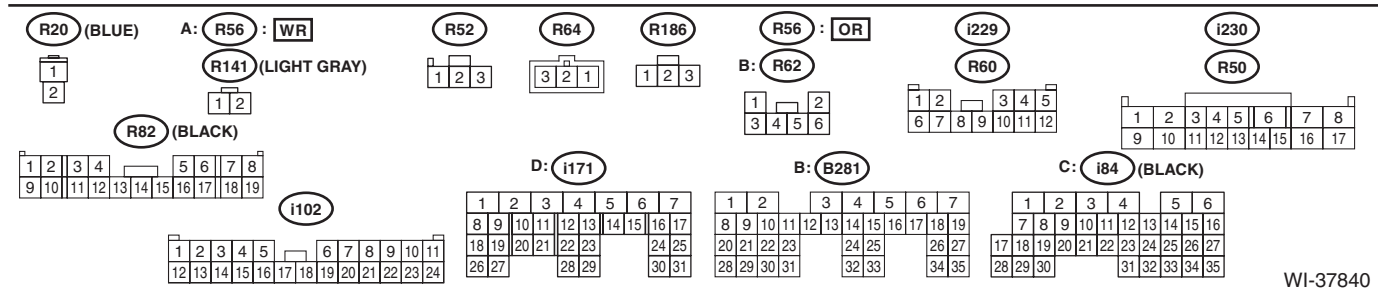

26. Interior Light System

A: WIRING DIAGRAM

WI-37839

Interior Light System

WIRING SYSTEM

WI-37840

Interior Light System

WIRING SYSTEM

4Dr : 4 DOOR MODEL
5Dr : 5 DOOR MODEL

WI-37841