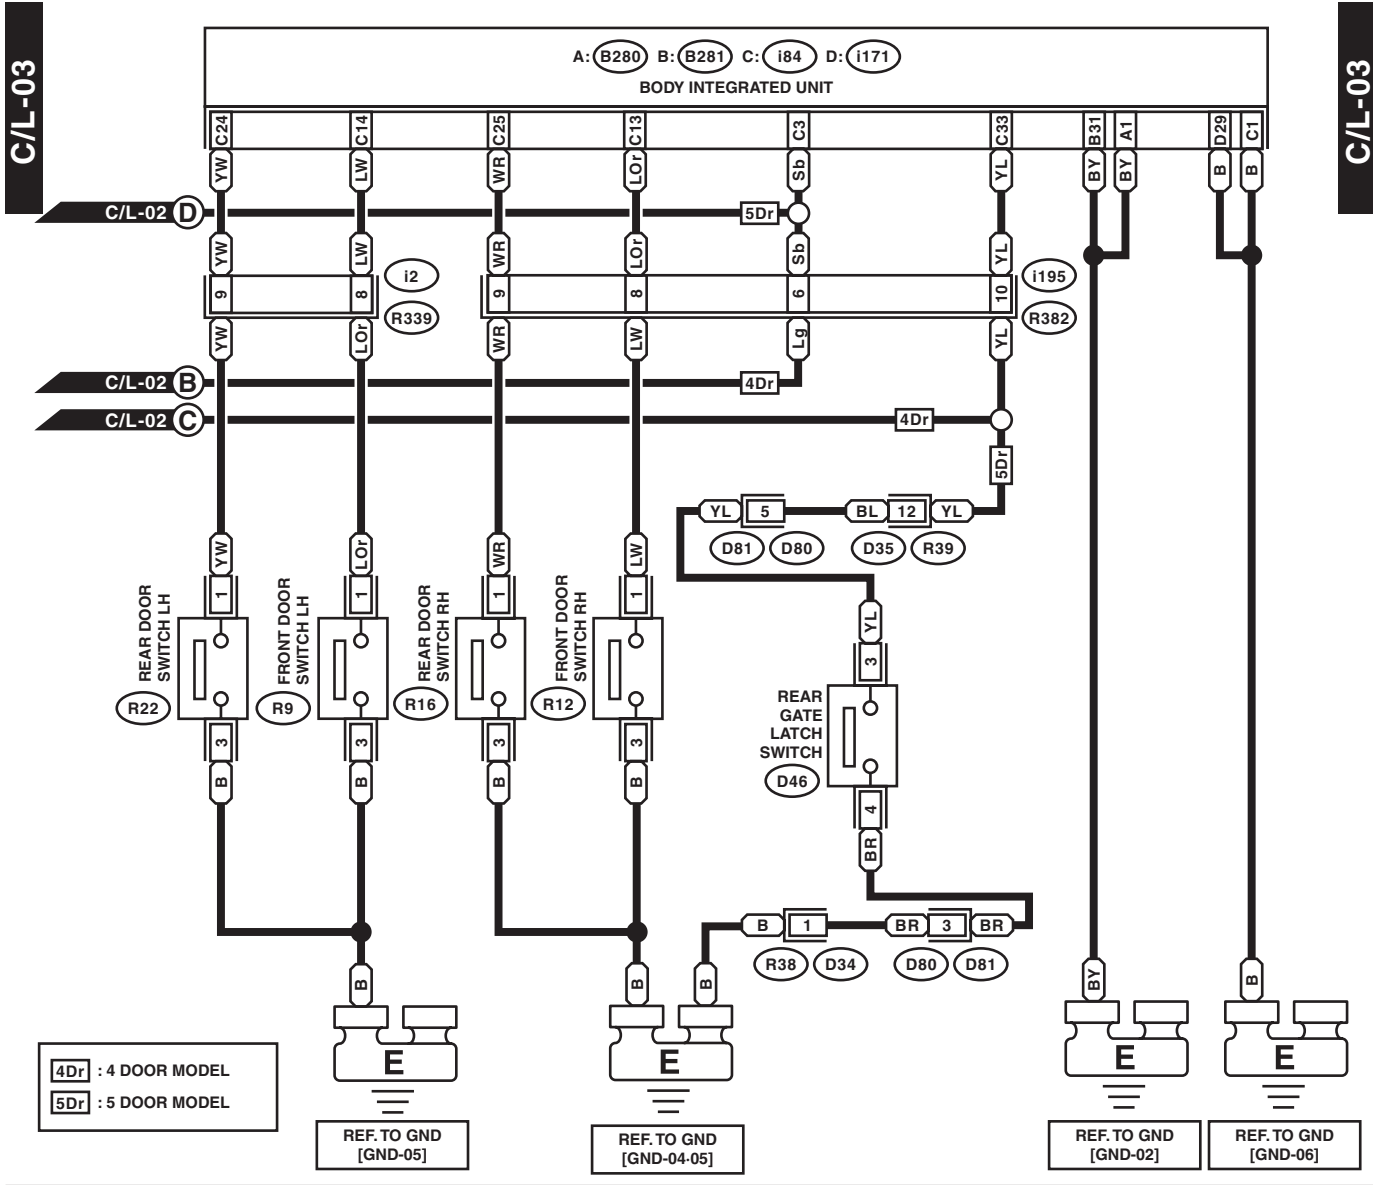

26. Interior Light System

A: WIRING DIAGRAM

WI-37839

Interior Light System

WIRING SYSTEM

WI-37840

Interior Light System

WIRING SYSTEM

4Dr : 4 DOOR MODEL
5Dr : 5 DOOR MODEL

WI-37841