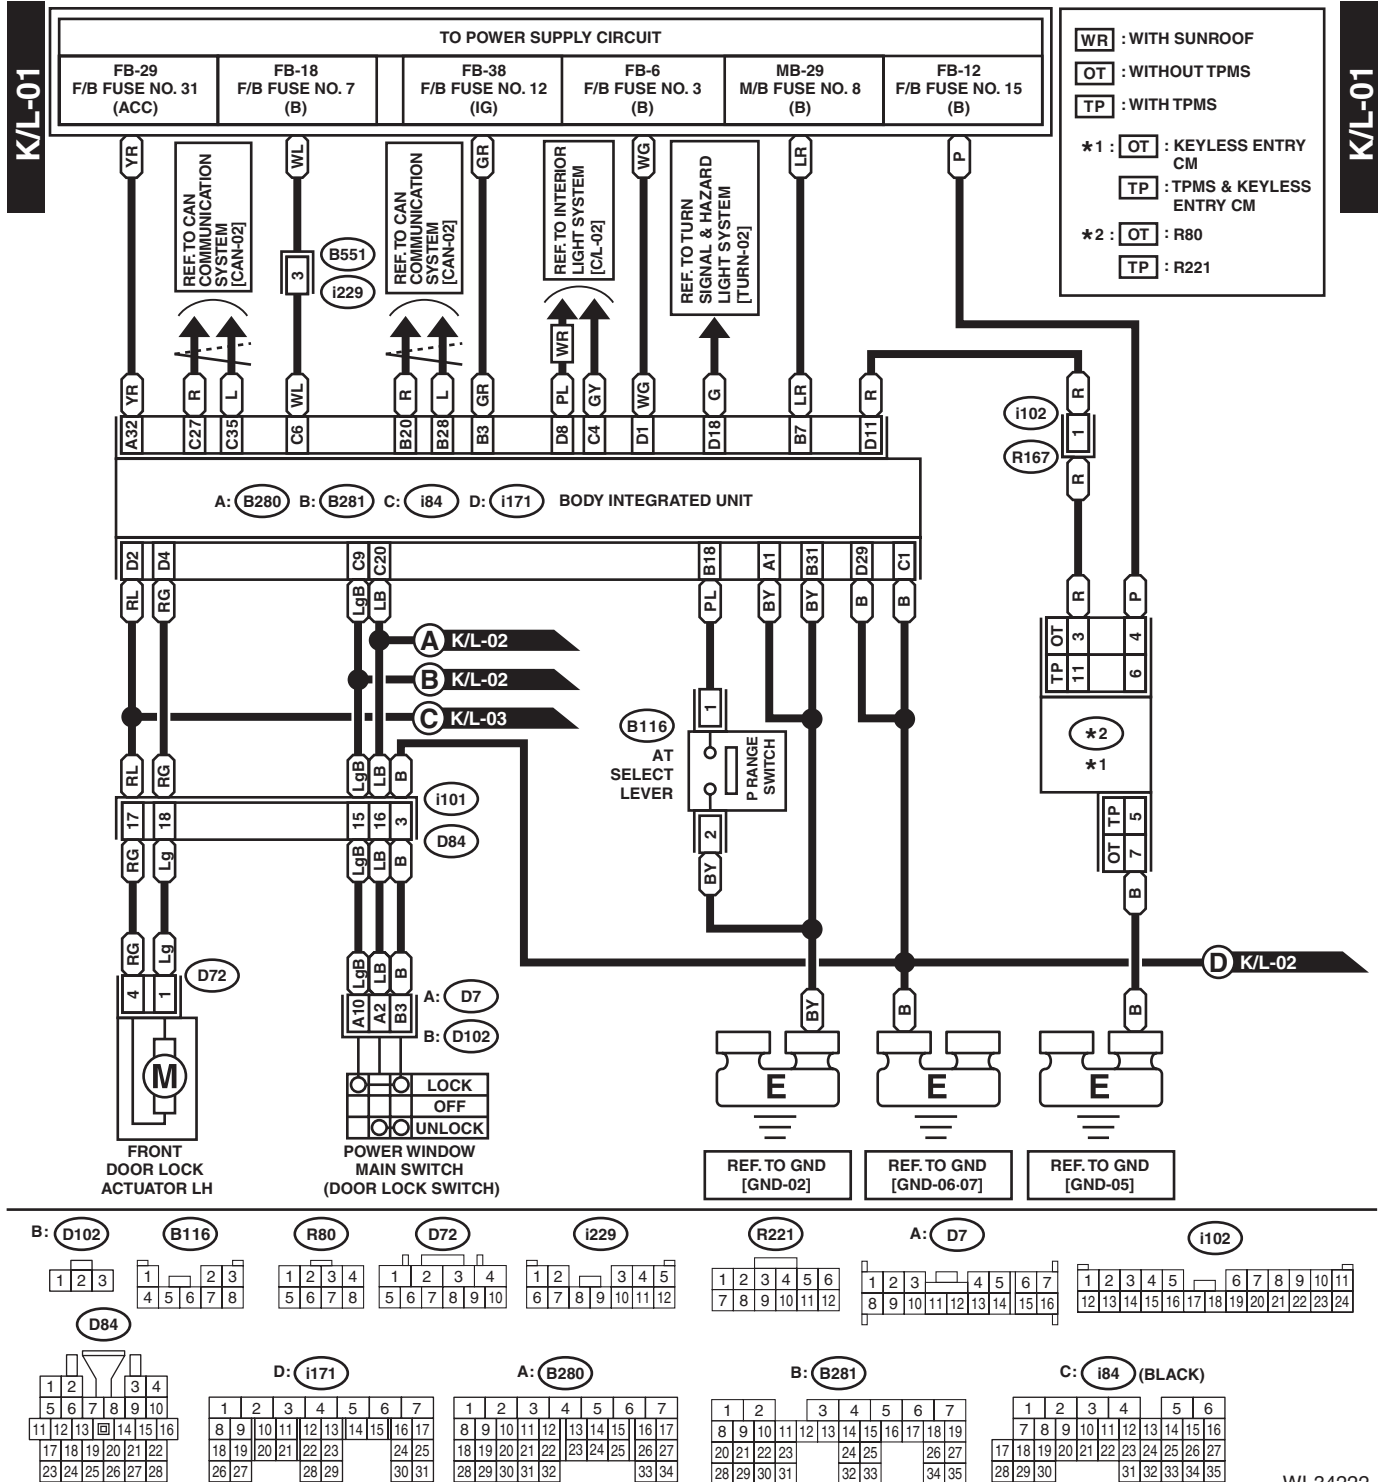

Keyless Entry System

WIRING SYSTEM

27. Keyless Entry System

A: WIRING DIAGRAM

WI-34222

Keyless Entry System

WIRING SYSTEM

K/L-02

K/L-02

WI-34223

Keyless Entry System

WIRING SYSTEM

WI-34224