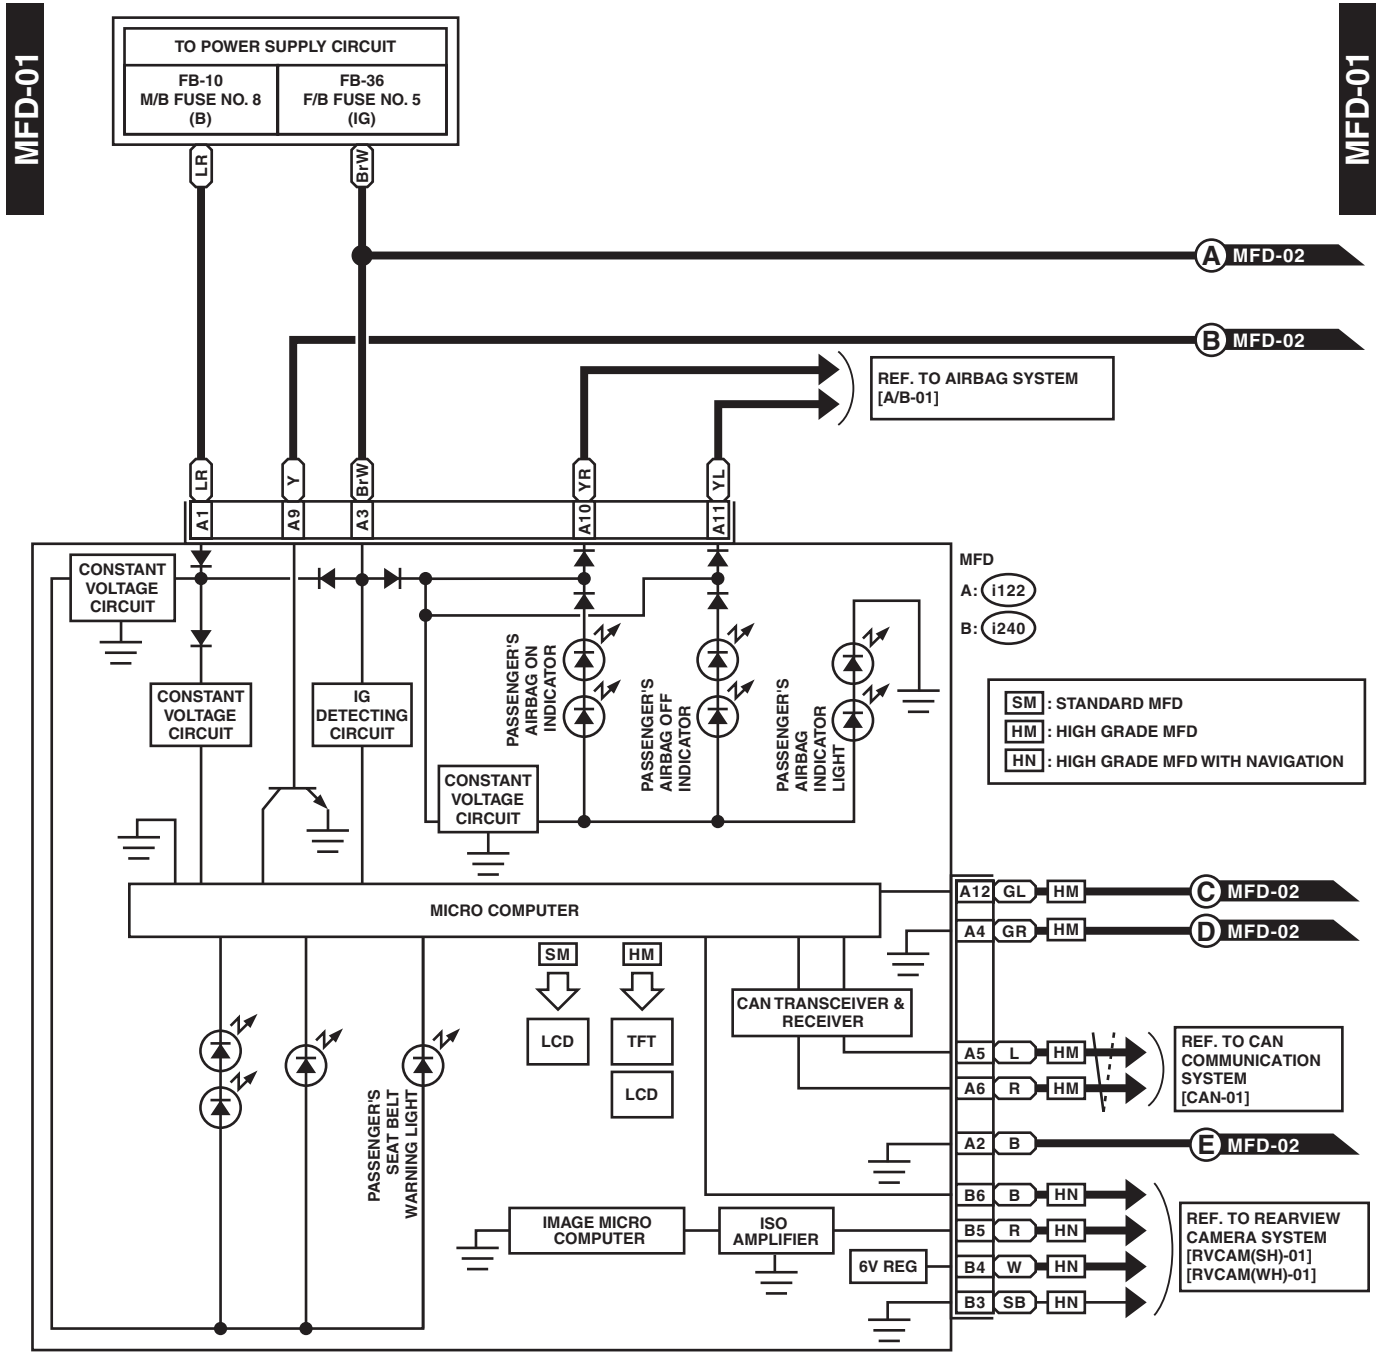

Multi-function Display (MFD) System

WIRING SYSTEM

28. Multi-function Display (MFD) System

A: WIRING DIAGRAM

B: (i240) (BLACK)

A: (i122) (BLACK)

1	2	3	4
5	6	7	8

1	2	3	4	5	6
7	8	9	10	11	12

WI-37843

Multi-function Display (MFD) System

WIRING SYSTEM

HM : HIGH GRADE MFD

REF. TO GND [GND-06]

WI-37844