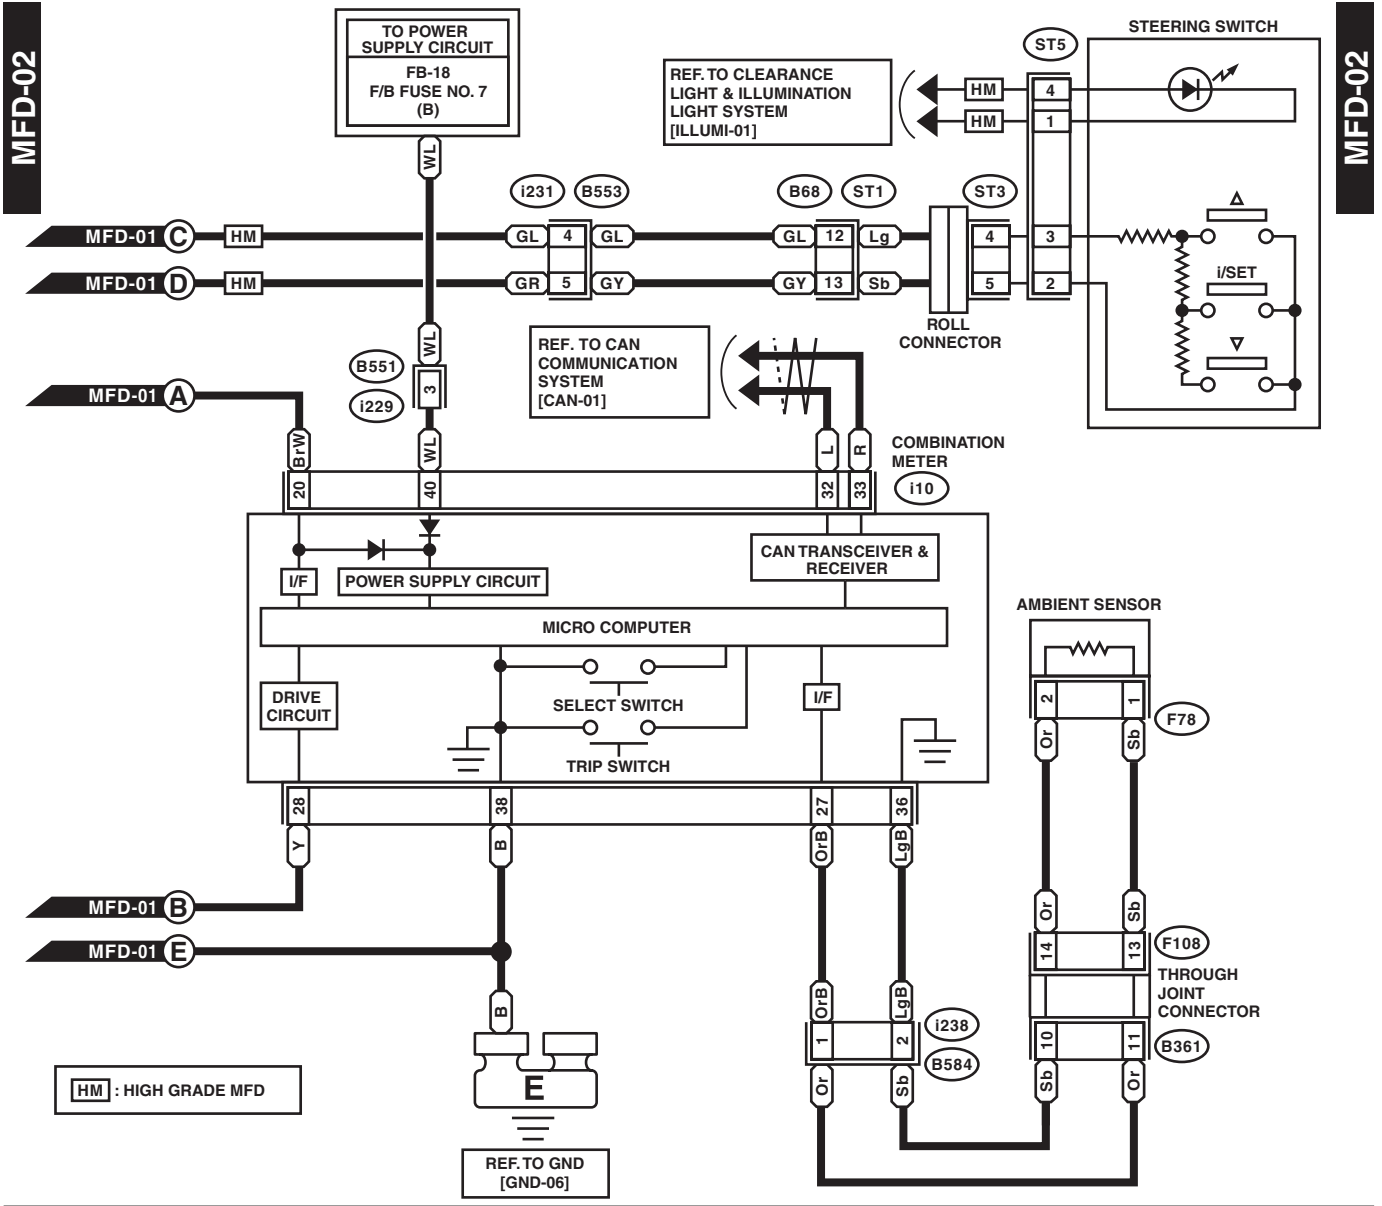

Multi-function Display (MFD) System

WIRING SYSTEM

28. Multi-function Display (MFD) System

A: WIRING DIAGRAM

B: (i240) (BLACK)

A: (i122) (BLACK)

1	2	3	4
5	6	7	8

1	2	3	4	5	6
7	8	9	10	11	12

WI-37843

Multi-function Display (MFD) System

WIRING SYSTEM

HM : HIGH GRADE MFD

REF. TO GND [GND-06]

WI-37844