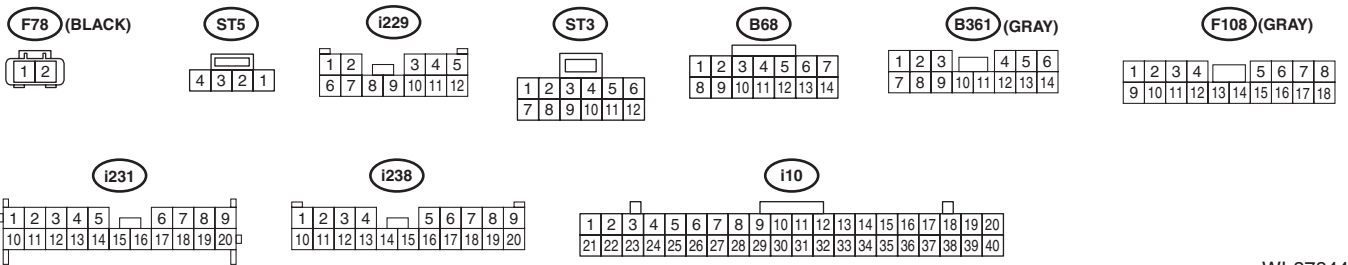

Multi-function Display (MFD) System

WIRING SYSTEM

28. Multi-function Display (MFD) System

A: WIRING DIAGRAM

B: (i240) (BLACK)

A: (i122) (BLACK)

1	2	3	4
5	6	7	8

1	2	3	4	5	6
7	8	9	10	11	12

WI-37843

Multi-function Display (MFD) System

WIRING SYSTEM

HM : HIGH GRADE MFD

REF. TO GND [GND-06]

WI-37844