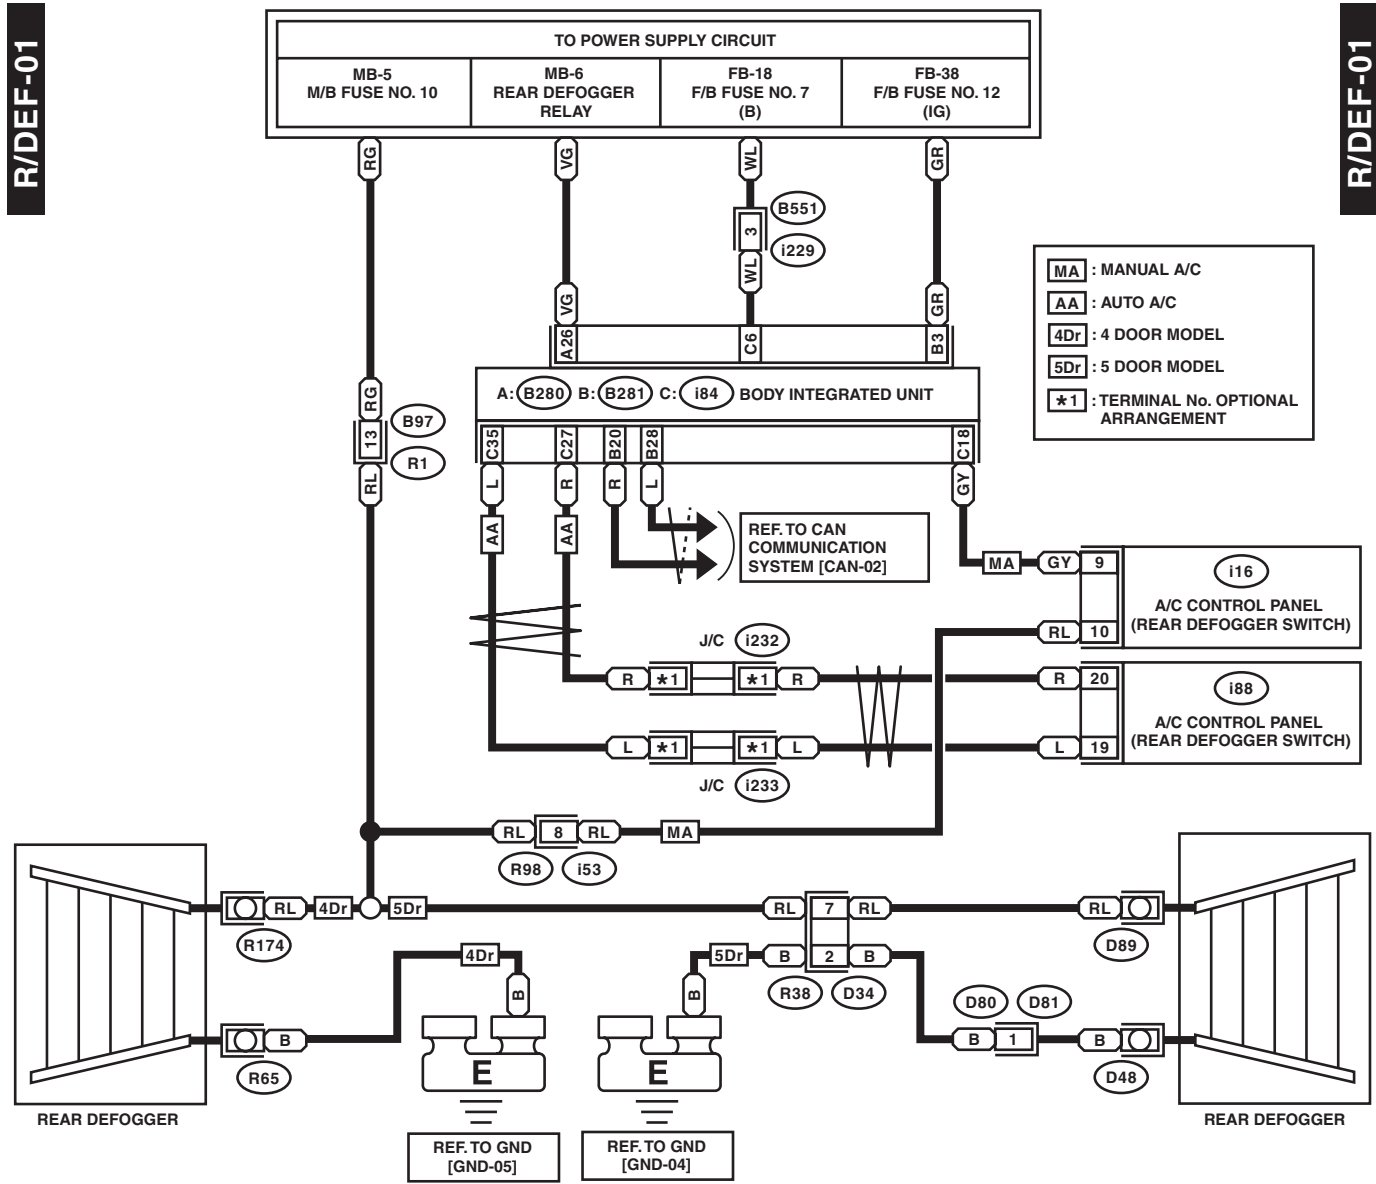

# Rear Defogger System

WIRING SYSTEM

## 36.Rear Defogger System

### A: WIRING DIAGRAM

WI-34238