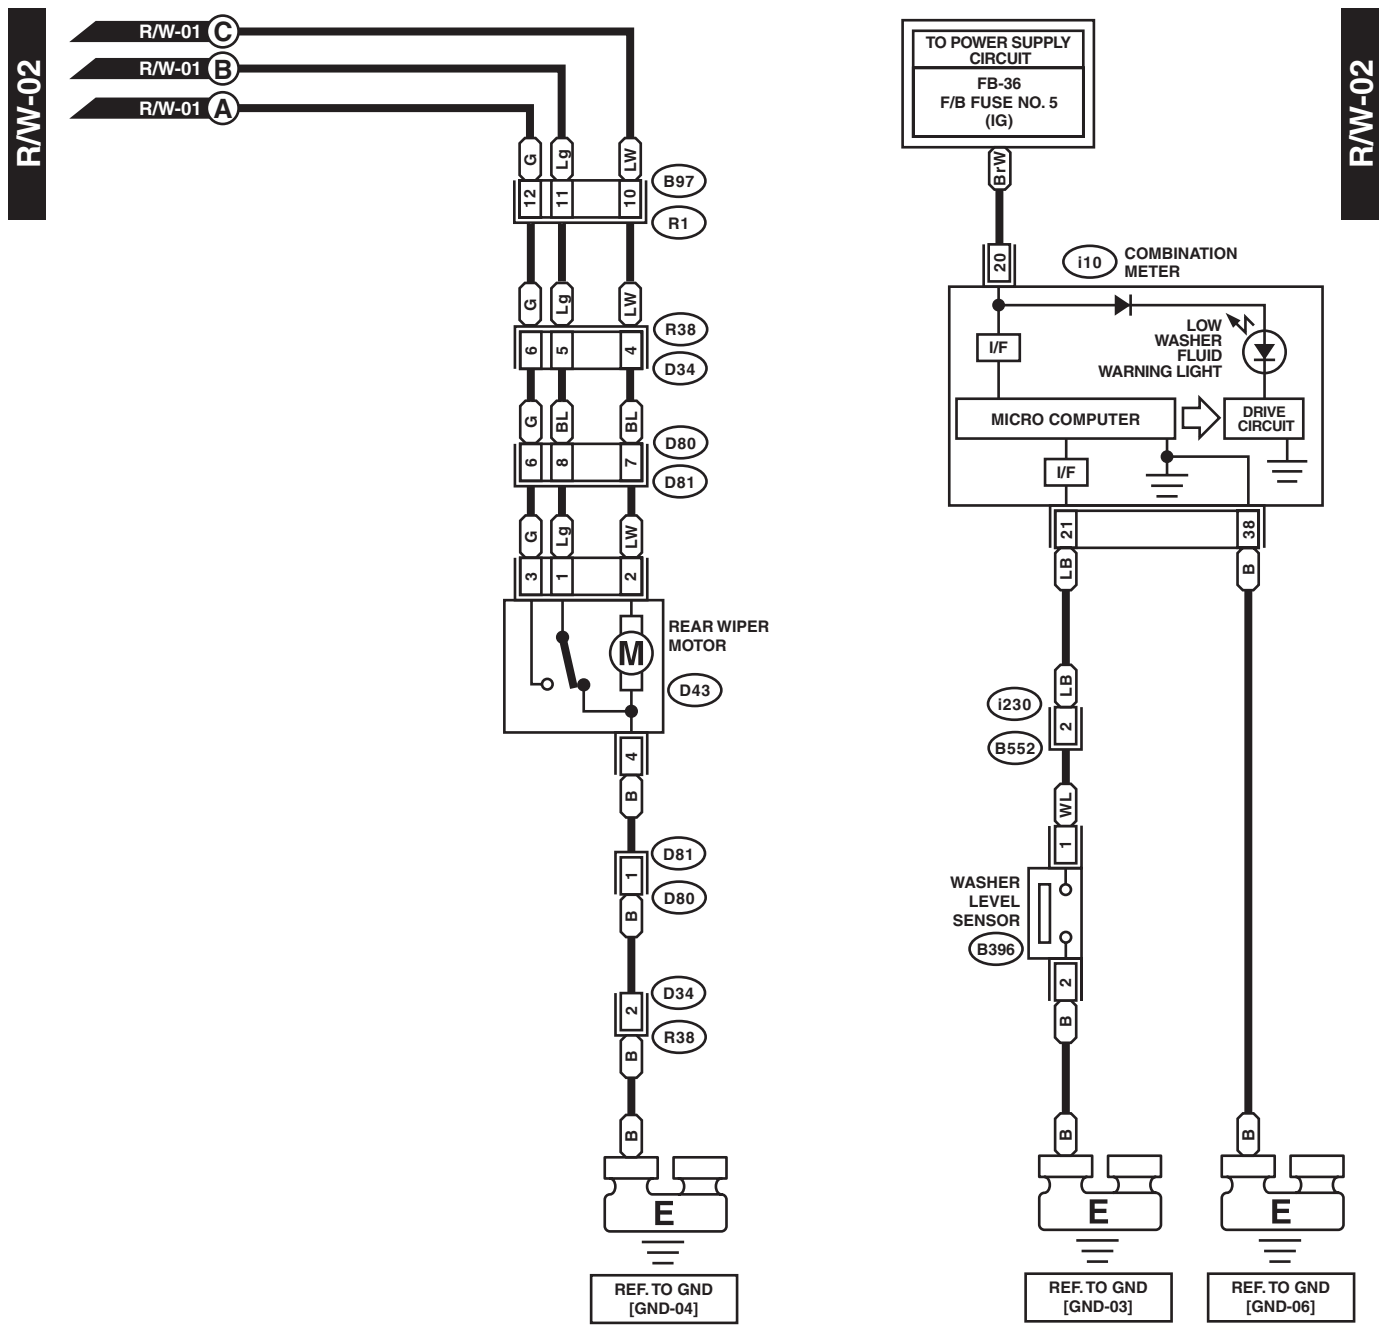

# Rear Wiper and Washer System

WIRING SYSTEM

## 39. Rear Wiper and Washer System

### A: WIRING DIAGRAM

WI-37859

# Rear Wiper and Washer System

WIRING SYSTEM

WI-34241