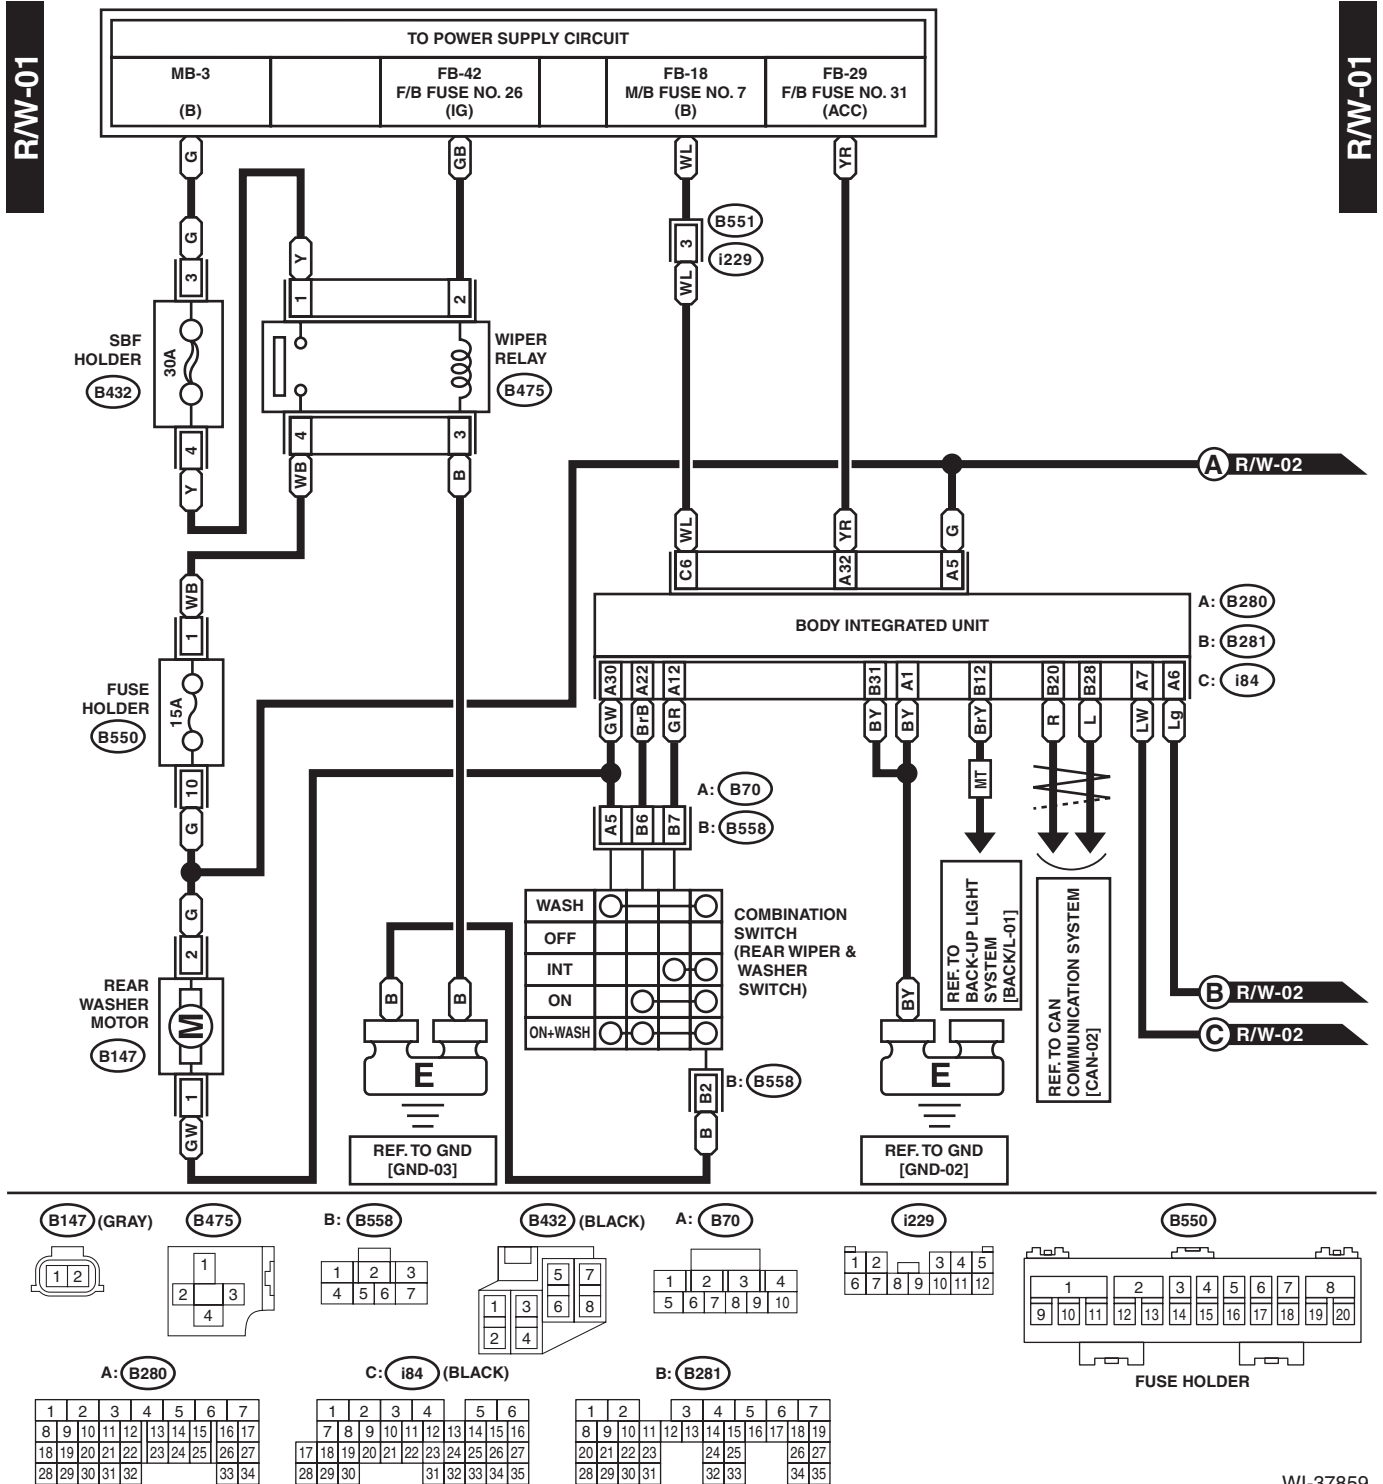

# Rear Wiper and Washer System

WIRING SYSTEM

## 39. Rear Wiper and Washer System

### A: WIRING DIAGRAM

WI-37859

# Rear Wiper and Washer System

WIRING SYSTEM

WI-34241