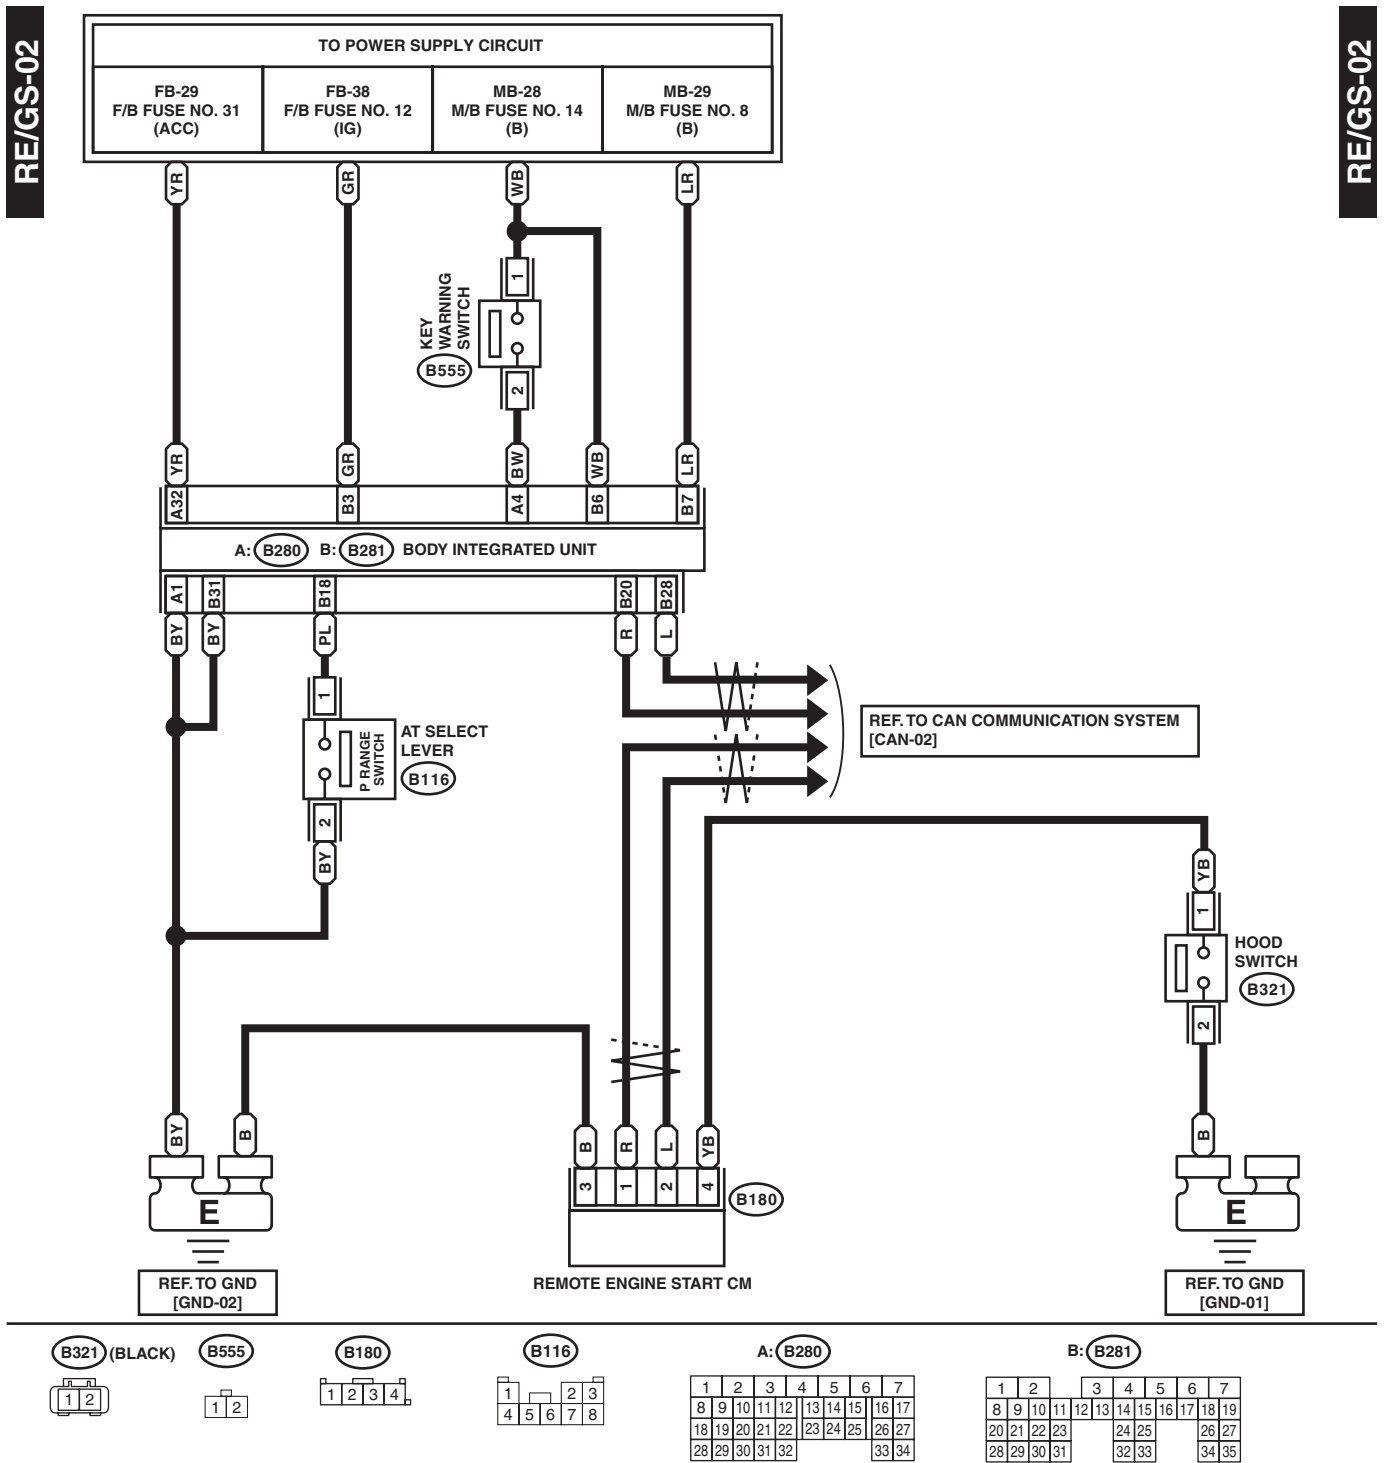

41. Remote Engine Start System

A: WIRING DIAGRAM

Remote Engine Start System

WIRING SYSTEM

WI-34244

Remote Engine Start System

WIRING SYSTEM

RE/GS-03