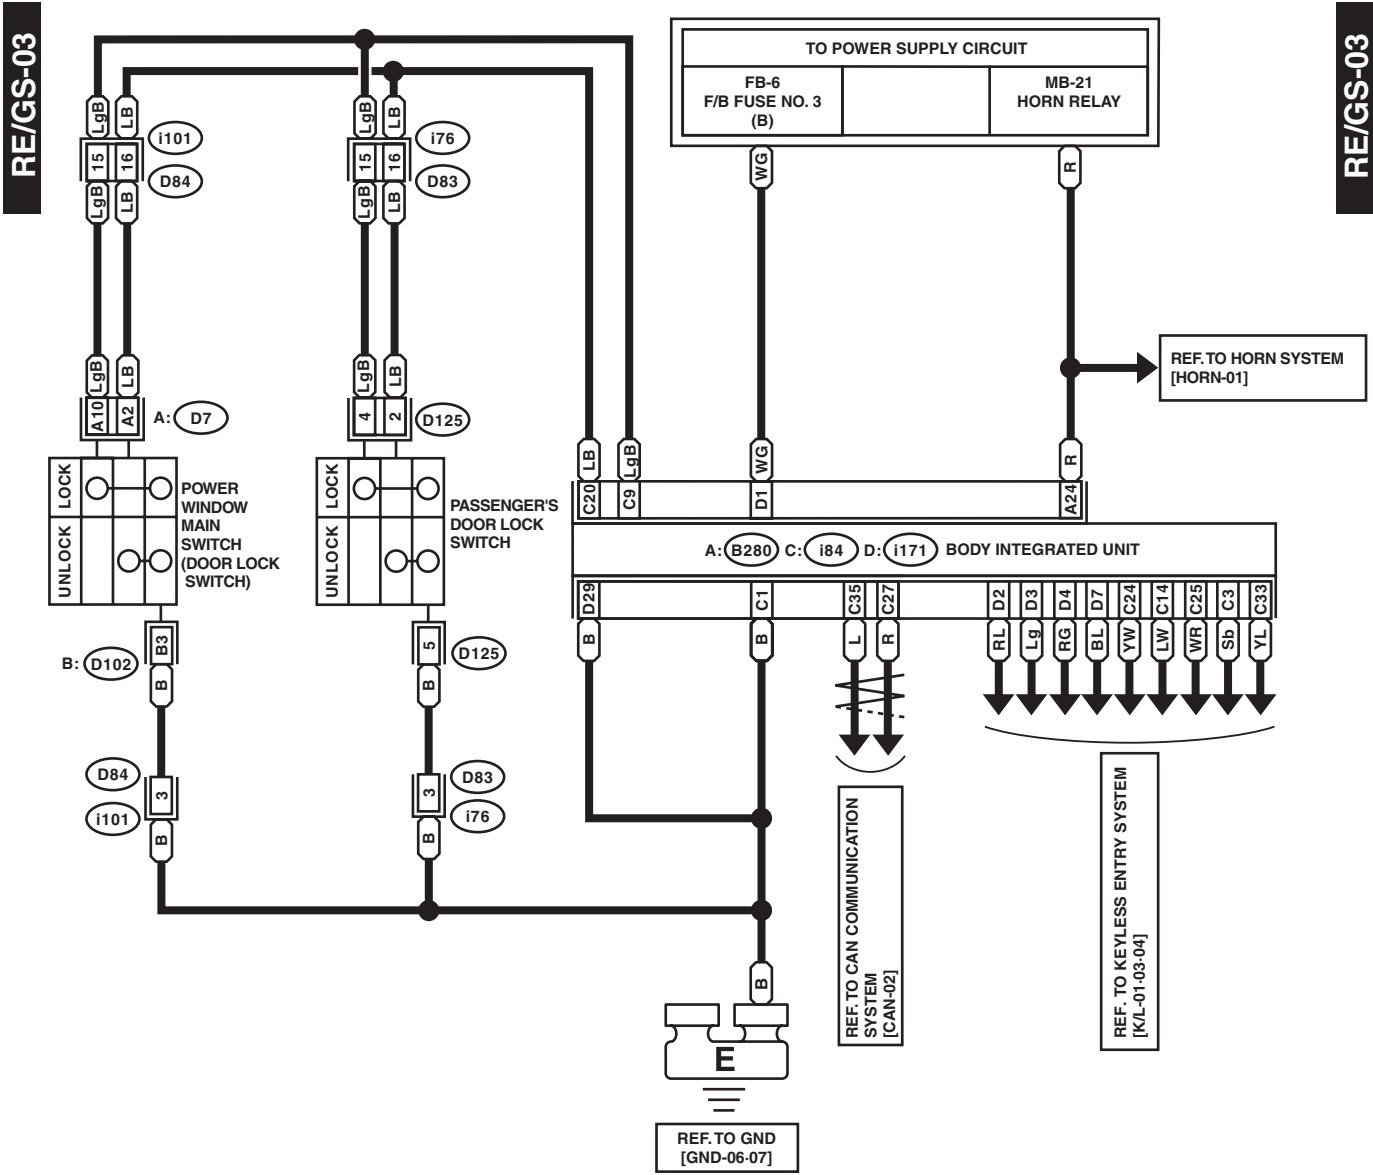

41. Remote Engine Start System

A: WIRING DIAGRAM

Remote Engine Start System

WIRING SYSTEM

WI-34244

Remote Engine Start System

WIRING SYSTEM

RE/GS-03