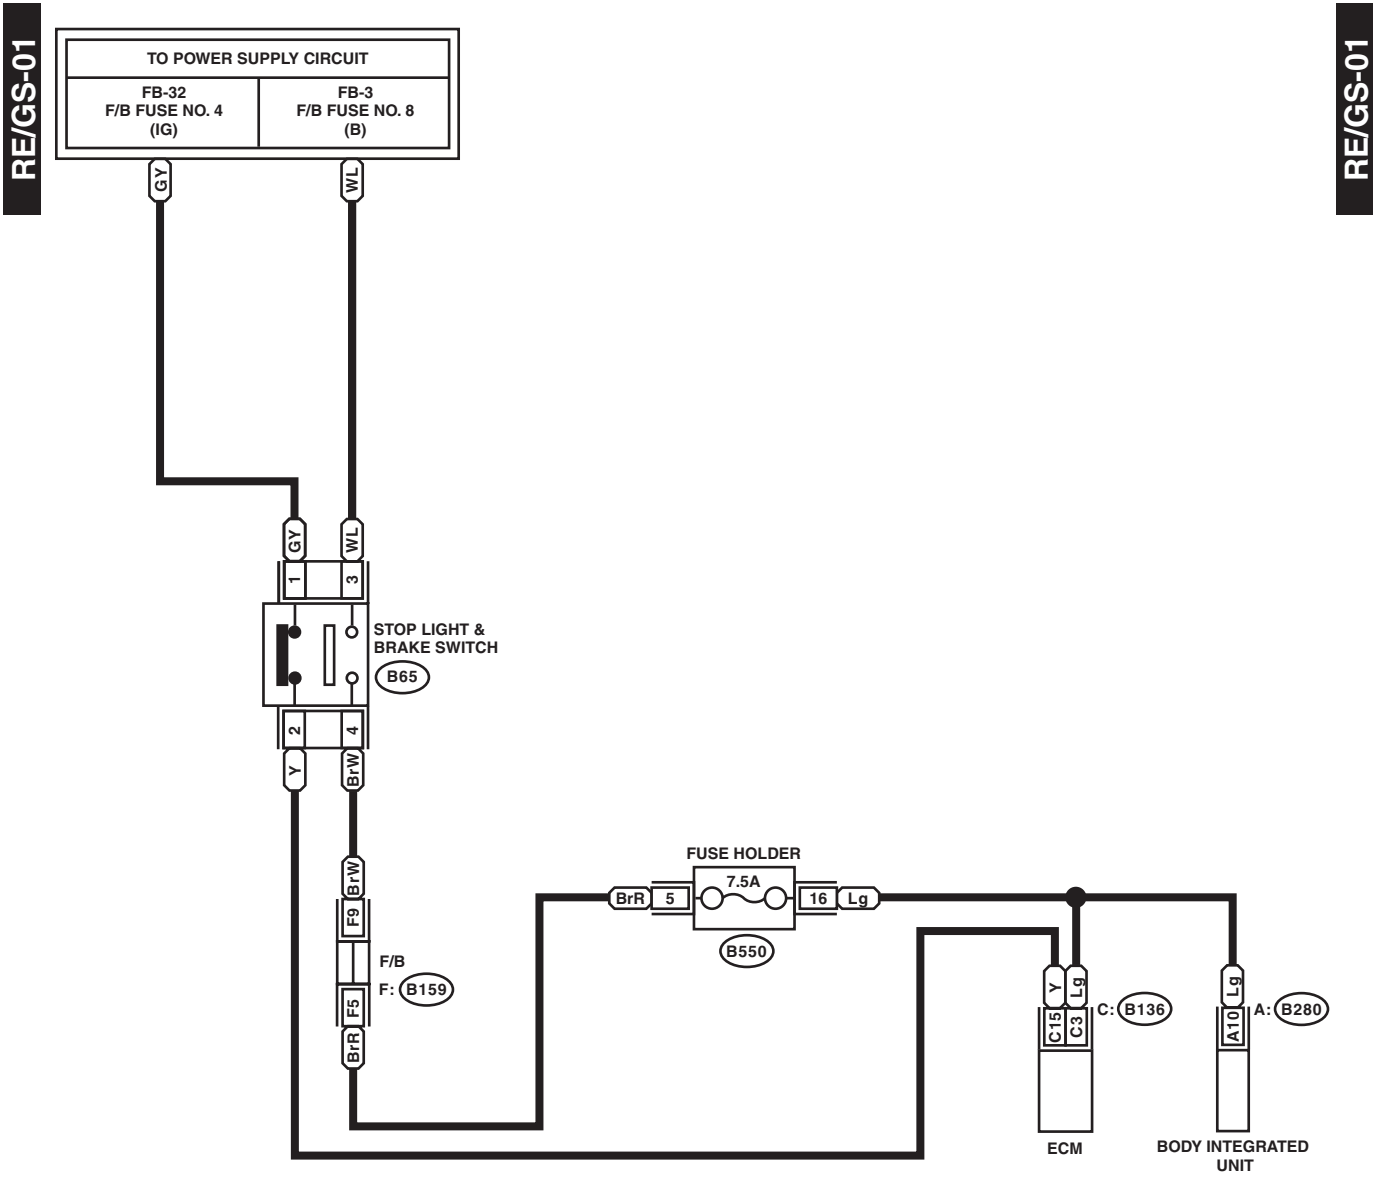

41. Remote Engine Start System

A: WIRING DIAGRAM

Remote Engine Start System

WIRING SYSTEM

WI-34244

Remote Engine Start System

WIRING SYSTEM

RE/GS-03