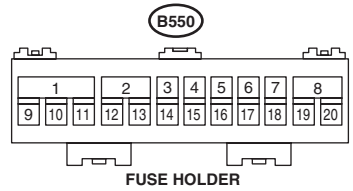

41. Remote Engine Start System

A: WIRING DIAGRAM

Remote Engine Start System

WIRING SYSTEM

WI-34244

Remote Engine Start System

WIRING SYSTEM

RE/GS-03