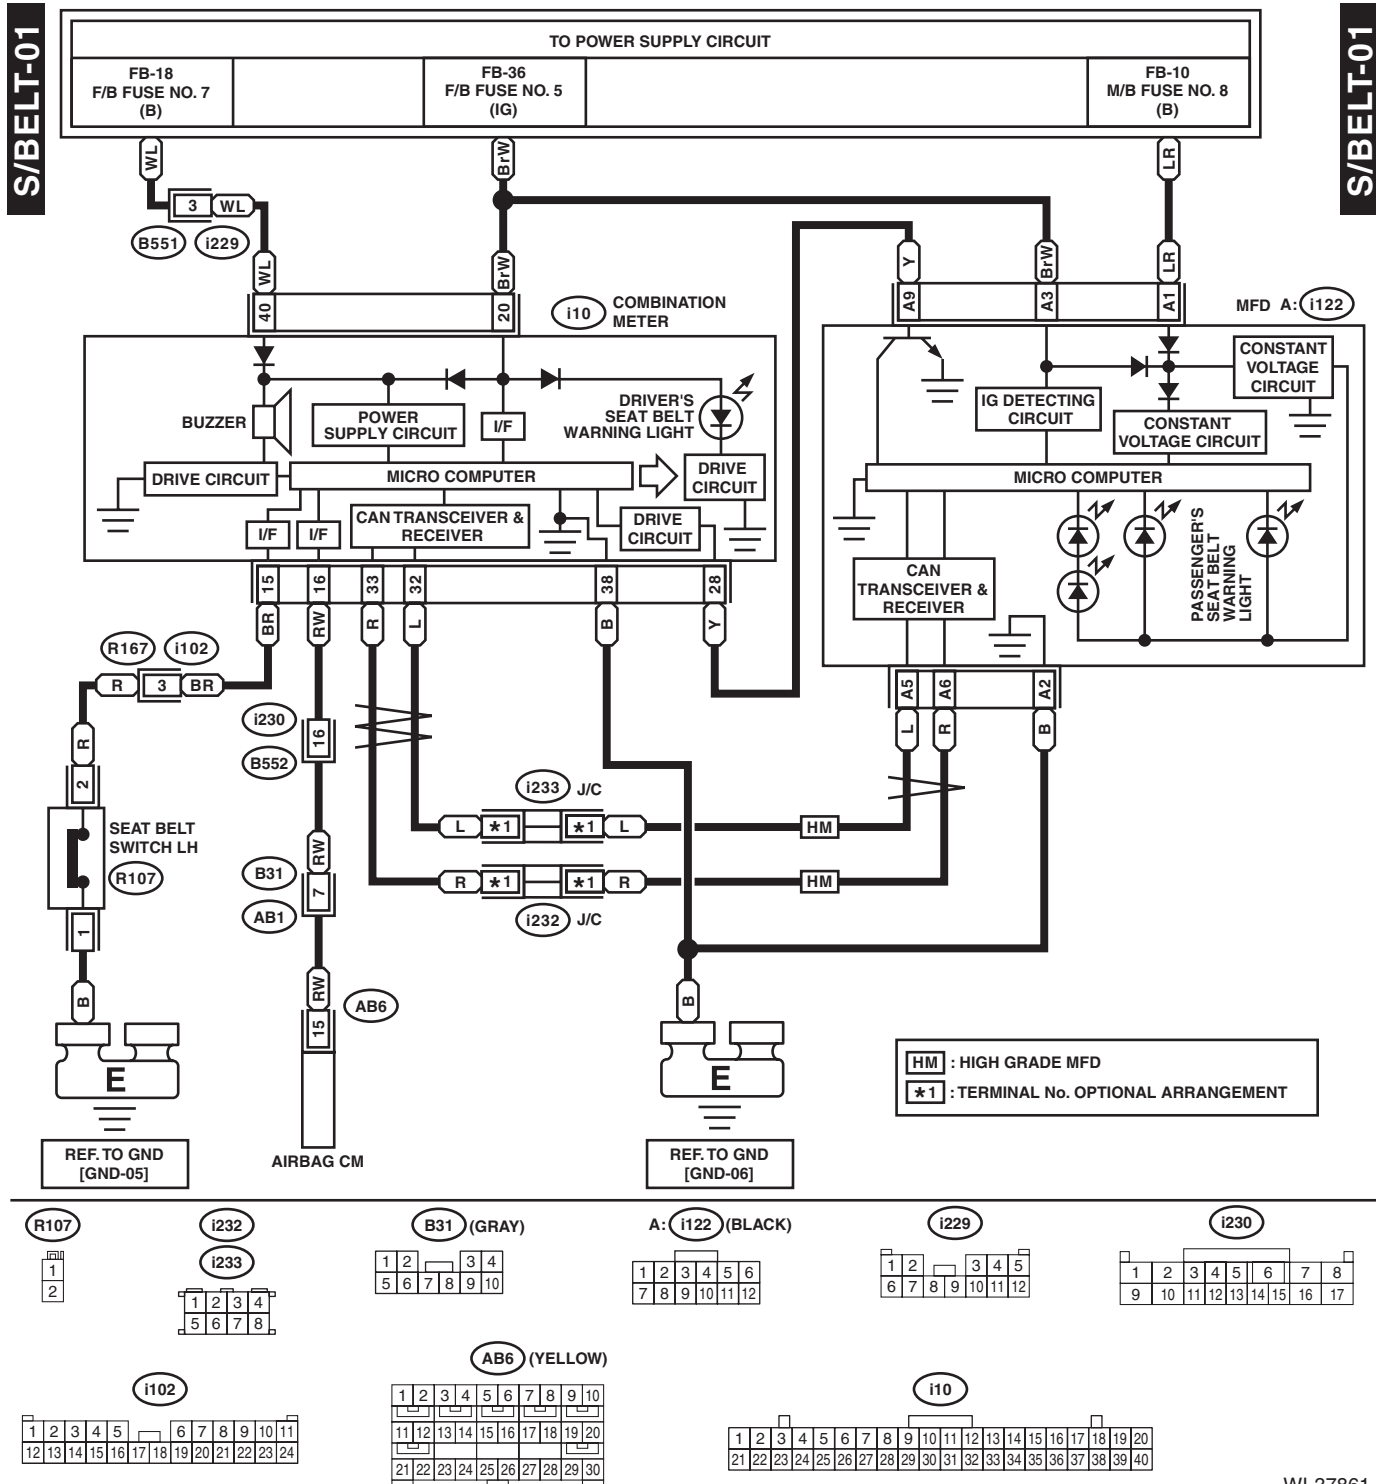

# Seat Belt Warning System

WIRING SYSTEM

## 42. Seat Belt Warning System

### A: WIRING DIAGRAM

WI-37861