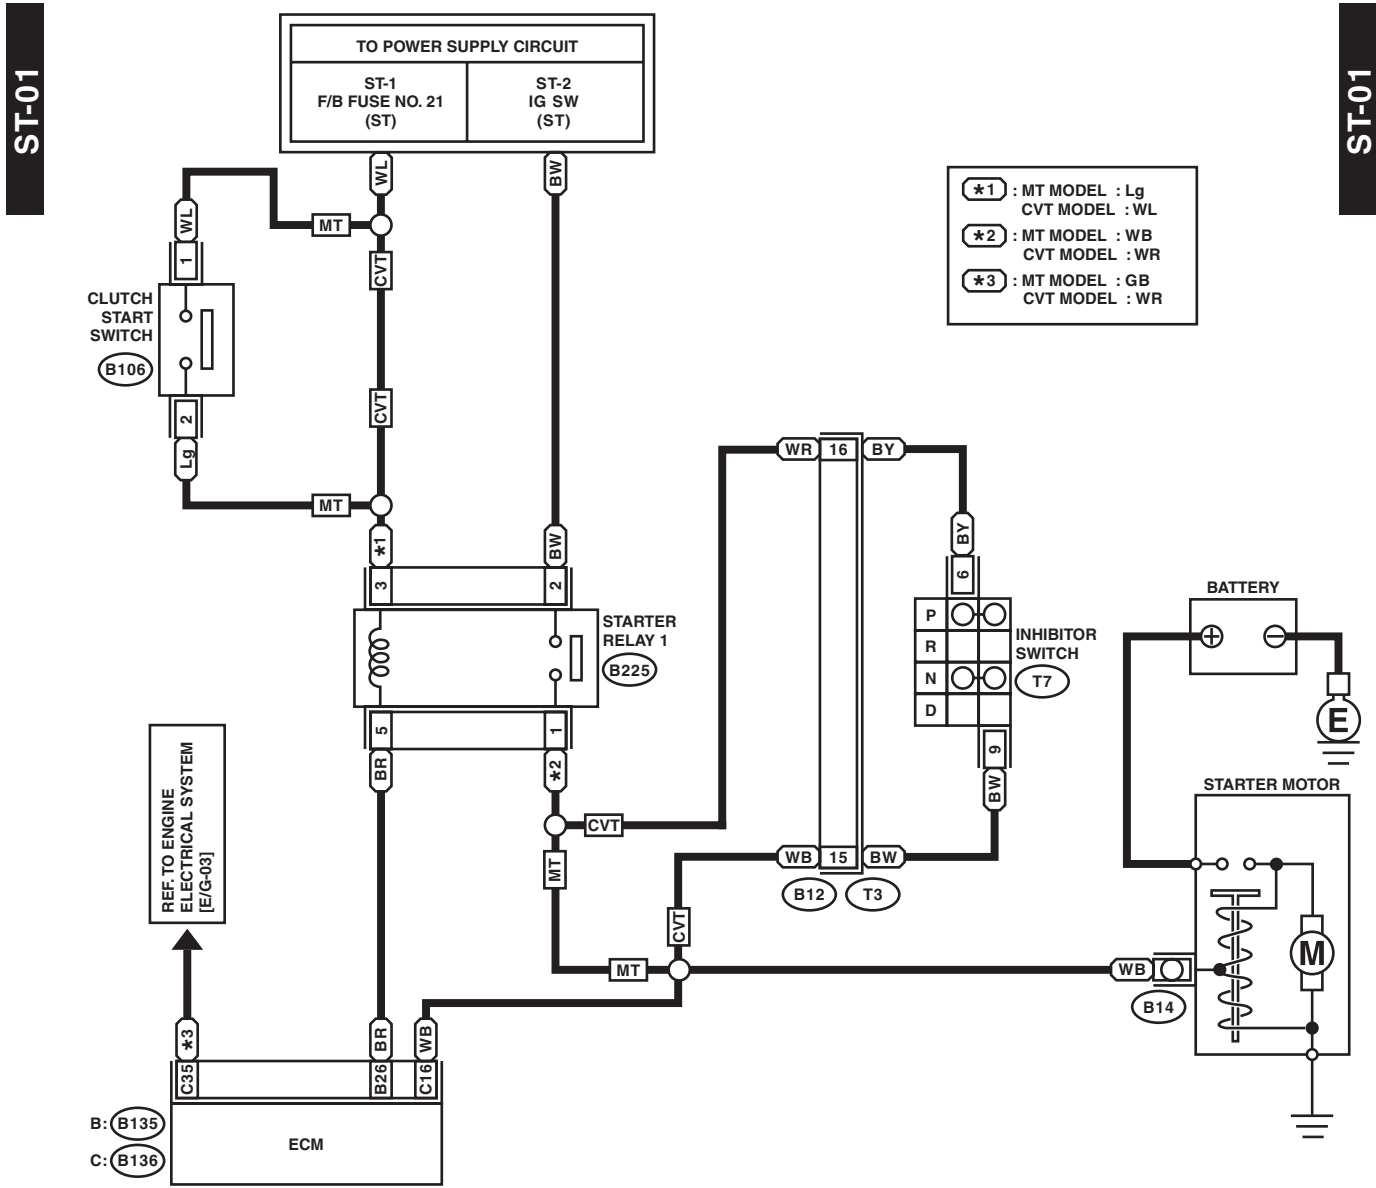

Starter System

WIRING SYSTEM

47. Starter System

A: WIRING DIAGRAM

WI-34253