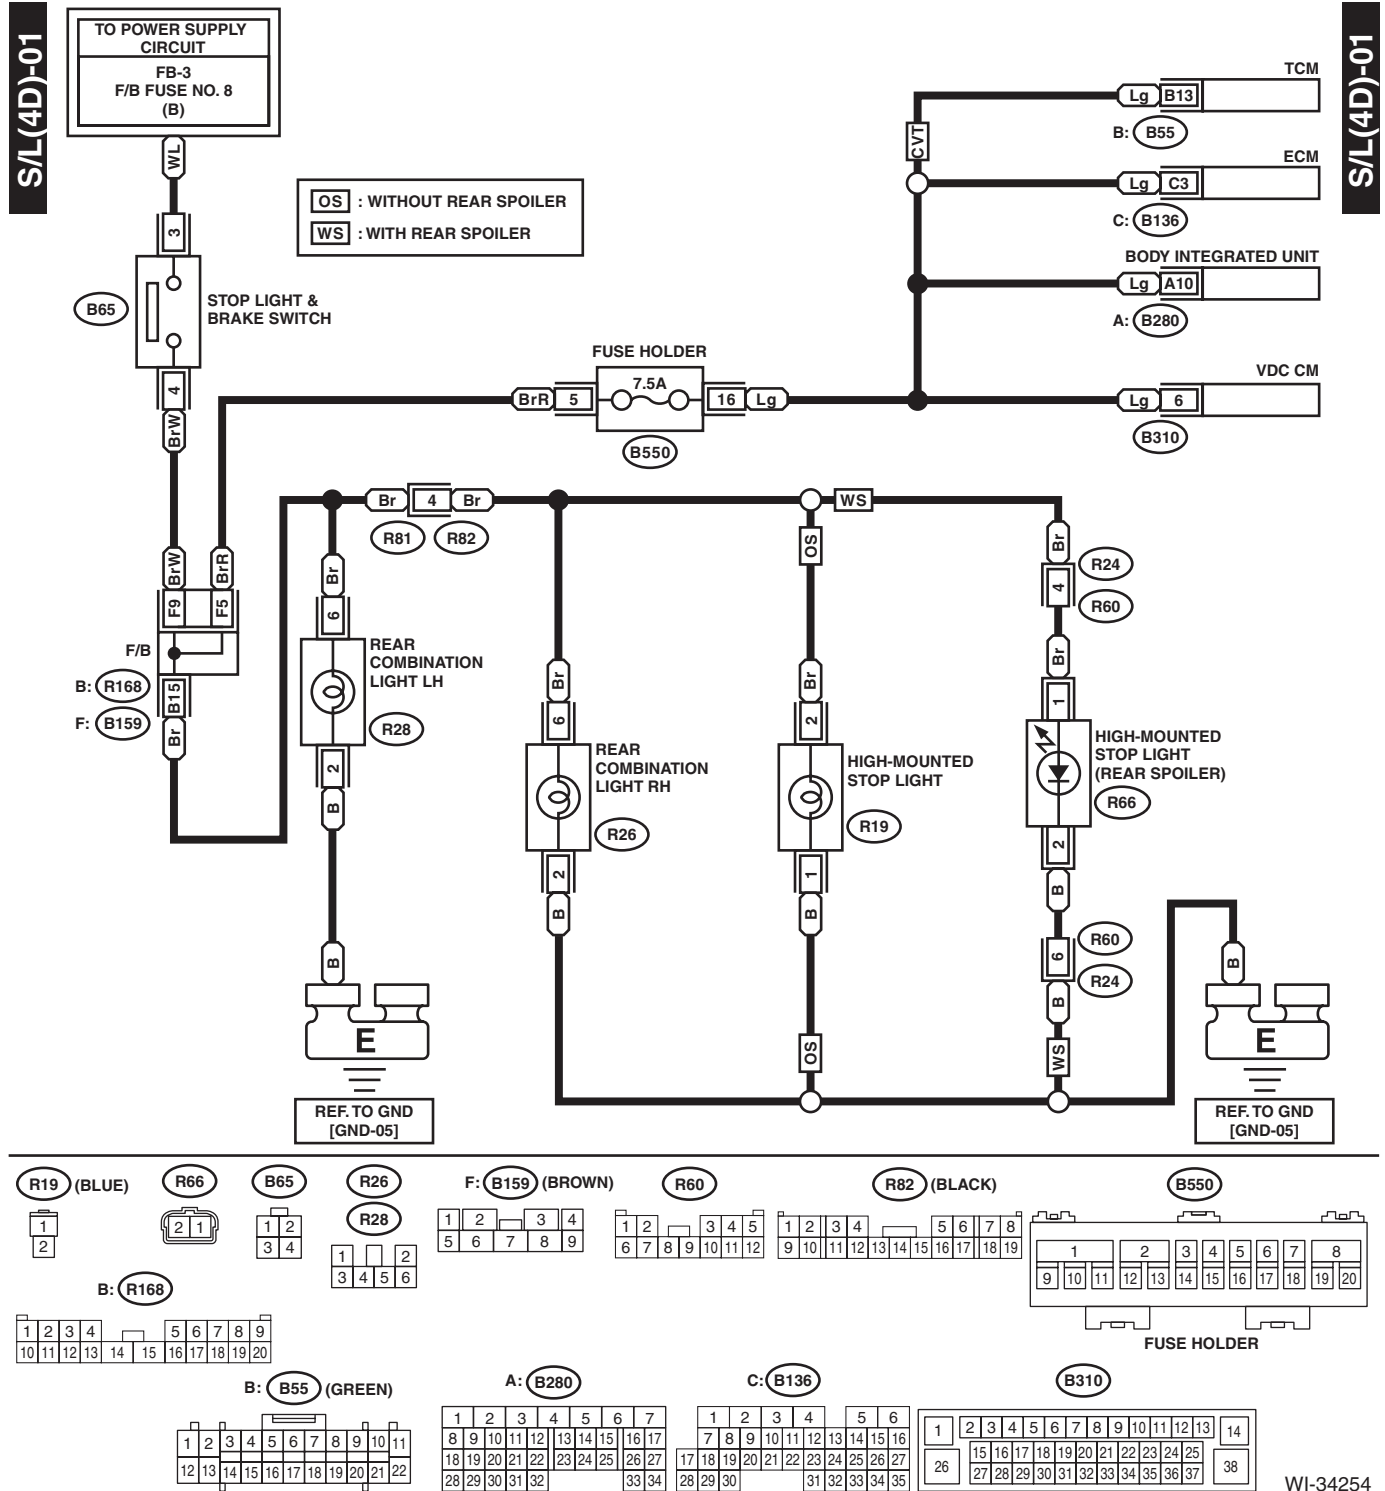

48.Stop Light System

A: WIRING DIAGRAM

1. 4 DOOR MODEL

WI-34254

Stop Light System

WIRING SYSTEM

2. 5 DOOR MODEL/XV MODEL

WI-37864