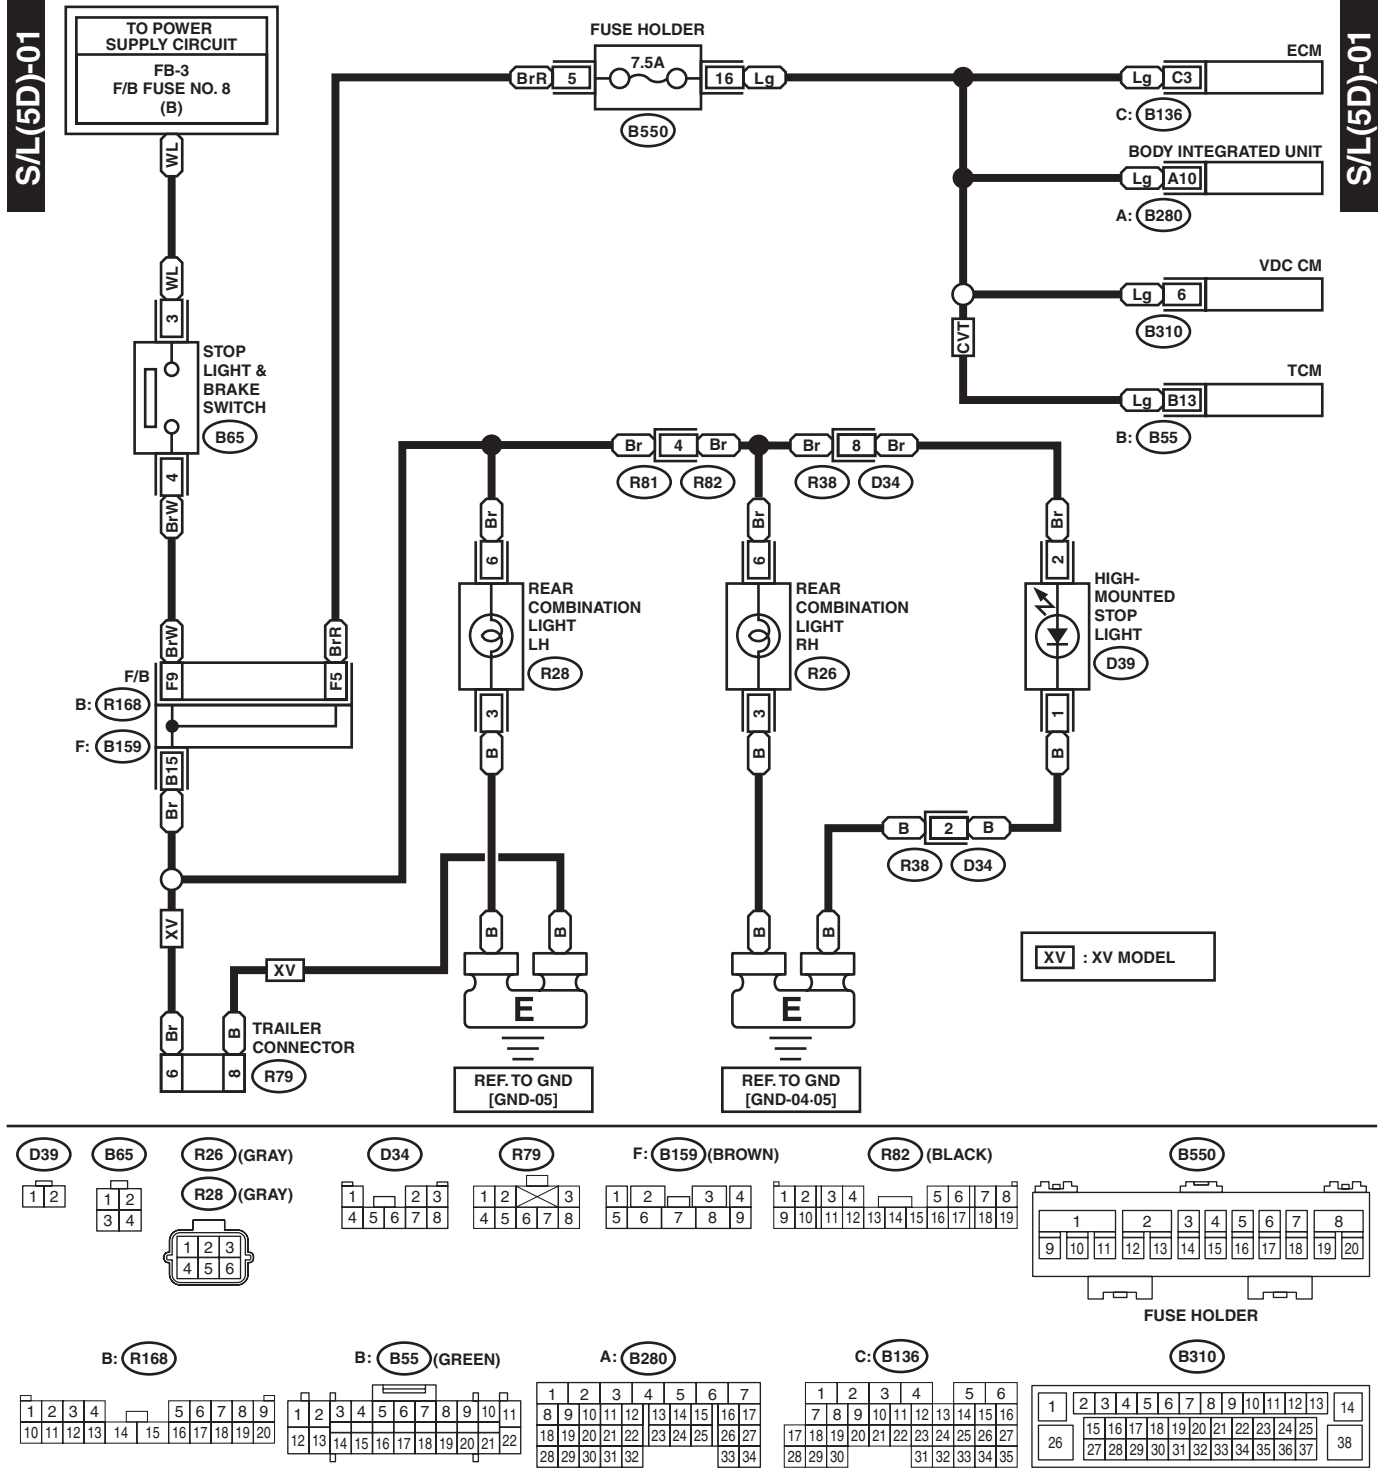

48.Stop Light System

A: WIRING DIAGRAM

1. 4 DOOR MODEL

WI-34254

Stop Light System

WIRING SYSTEM

2. 5 DOOR MODEL/XV MODEL

WI-37864