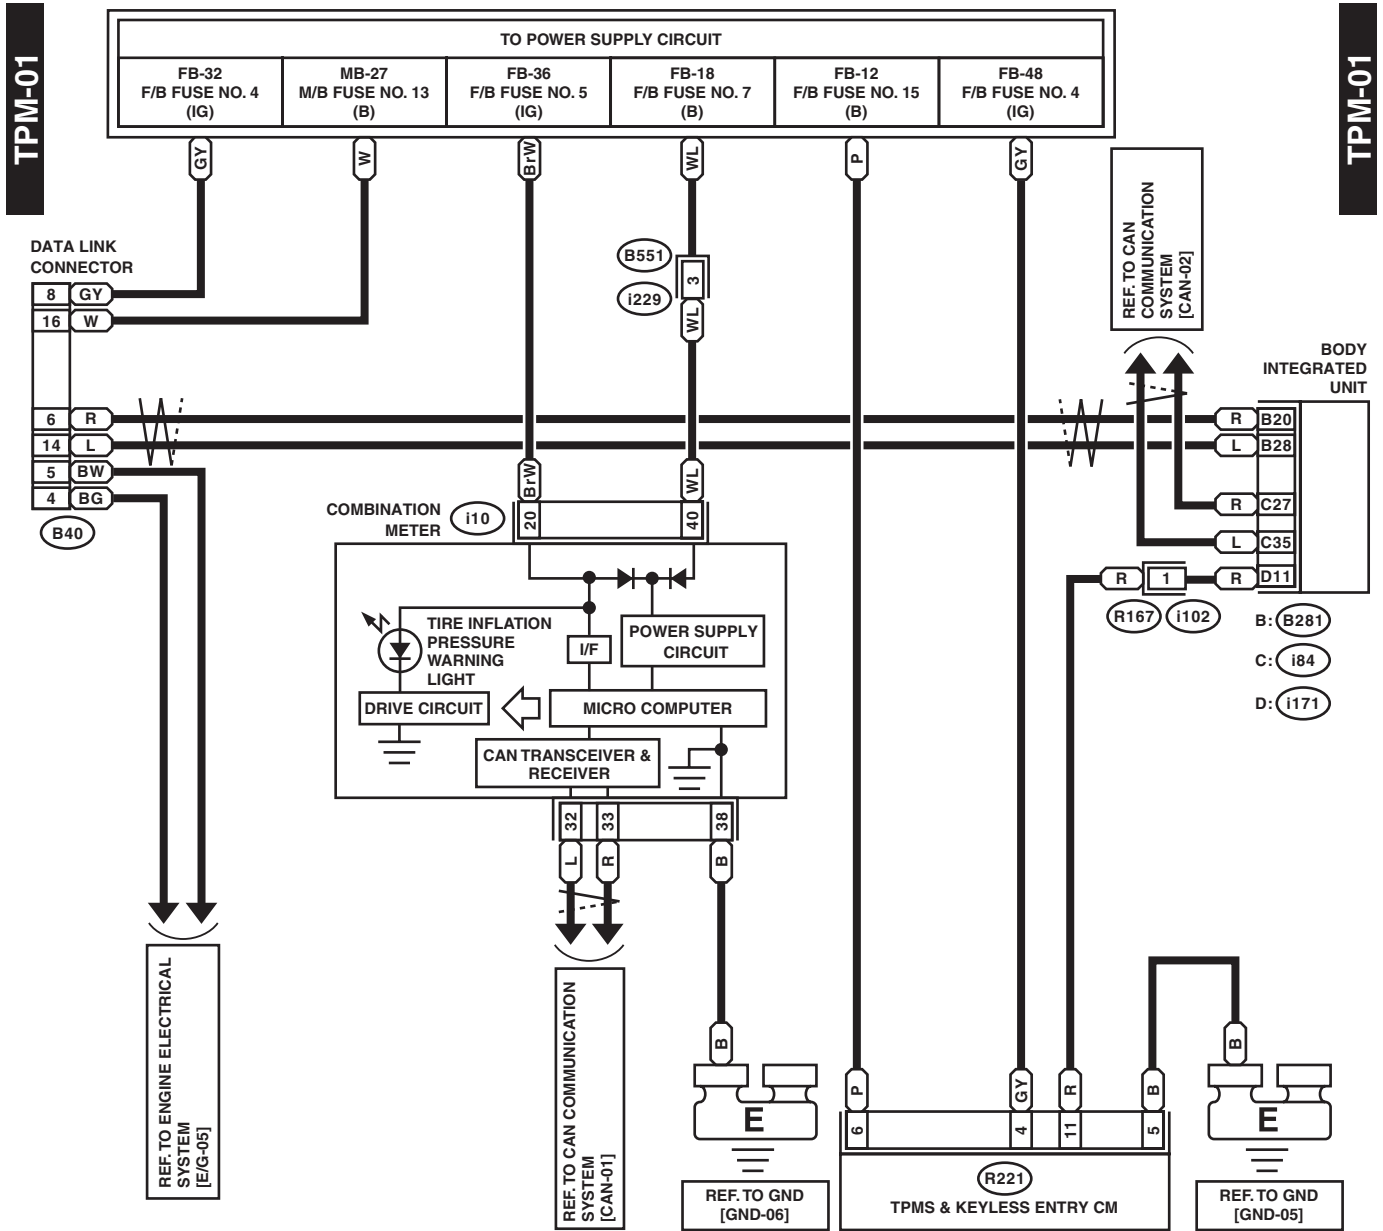

# Tire Pressure Monitoring System

WIRING SYSTEM

## 50. Tire Pressure Monitoring System

### A: WIRING DIAGRAM

WI-38517